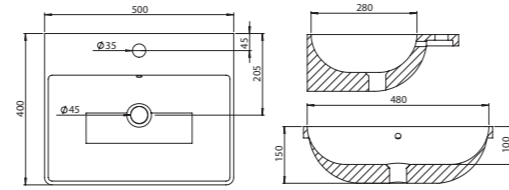

Swindale Ceramic Semi-Recessed Basin

Designed to be used with a worktop on a 600mm standard basin unit. Single tap hole and integrated type 3 overflow ring. Requires a slotted waste.

Product Finishes	Swindale 500w x 400d x 27h
White	892701
Price	£270