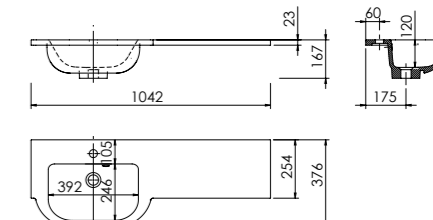

Derwent Shoulder Cast Semi-Recessed Slimline Wing Basin

Designed to sit directly on to a 500 or 600 slimline basin unit plus additional units up to an overall maximum length of 1042mm, 1242mm or 1542mm. Single tap hole and integrated type 3 overflow ring. Requires a slotted waste.

Product Derwent Cast Slimline 1042
1042w x 376d x 23h
(Requires 500mm basin unit)

White Left Bowl - 373716
White Right Bowl - 373717

Price £380