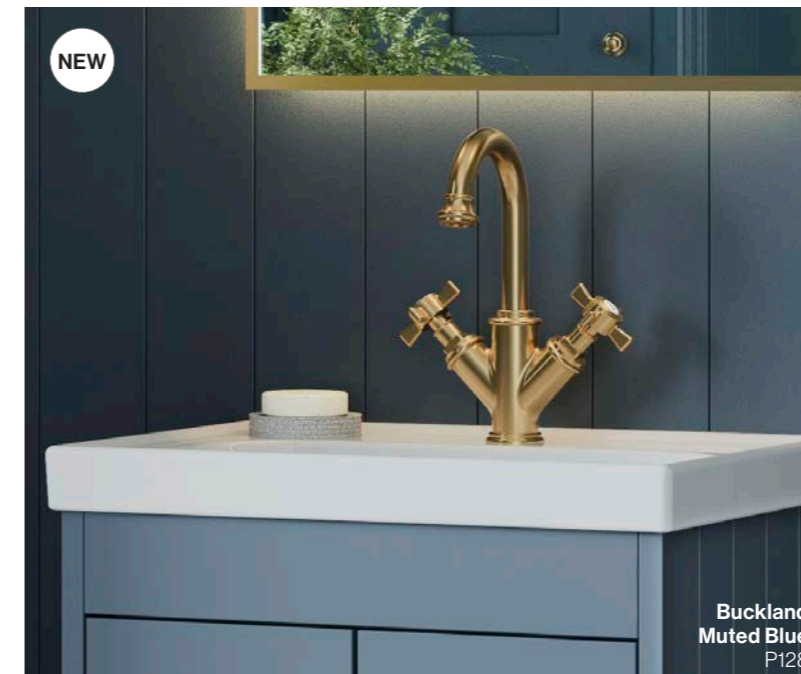

New Traditional Harlton Tap

Inspired by classic bathroom styling, the **Harlton tap** brings timeless elegance to both fitted and free standing designs. Its refined detailing and balanced proportions create an authentic traditional look, perfect for heritage inspired spaces.

Available in **Chrome** or **Brushed Brass**, **Harlton** features a practical swivel spout for added flexibility and ease of use. A considered finishing touch that blends character with everyday functionality.

Discover **Harlton** on [page 274](#).