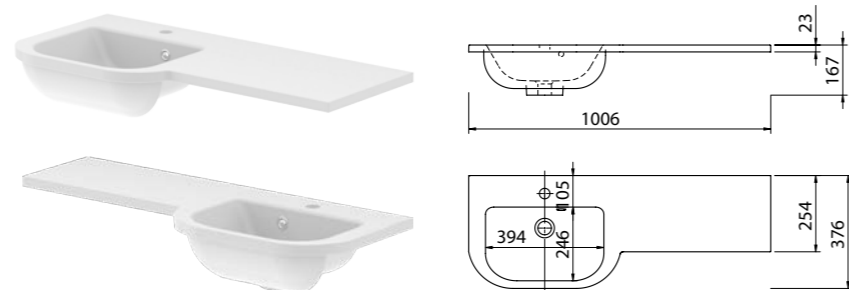

Derwent Cast Semi-Recessed Slimline Wing Basin

Designed to sit directly on to a 500 or 600 slimline basin unit plus additional units up to an overall maximum length of 1000mm, 1200mm or 1500mm. Single tap hole and integrated type 3 overflow ring. Requires a slotted waste.

Product	Derwent Wing Slimline 1000
Finishes	1006w x 376d x 23h (Requires 500mm basin unit)
White	Left Bowl - 373589
White	Right Bowl - 373590
Price	£380