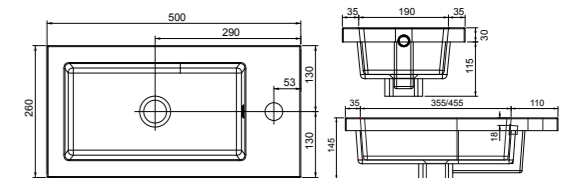

Dart Cast Slimline Sit-In Basin

To sit in a 500 / 600mm slimline basin unit. Can be mounted with tap on LH or RH side. Single tap hole and integrated type 3 overflow ring. Requires a slotted waste.

Product Dart 500 Slimline
500w x 260d x 30h

White 373585

Price £255