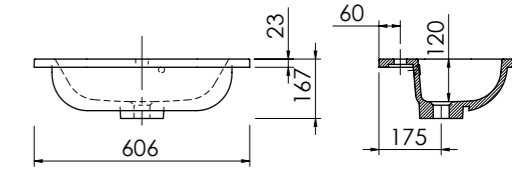

Derwent Cast Semi-Recessed Basin

Designed to sit directly on to a 500mm or 600mm standard or slimline basin unit without end panels. Single tap hole and integrated type 3 overflow ring. Requires a slotted waste.

Product Finishes	Derwent Cast Slimline 600 606w x 376d x 23h
White	373576 (to fit 600 Slimline unit)
Price	£275