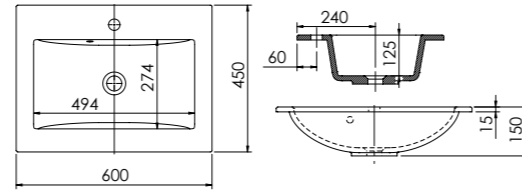

Product Finishes	Vada 600 600w x 450d x 15h
White	3186 (to fit Vanity 600)
Price	£260