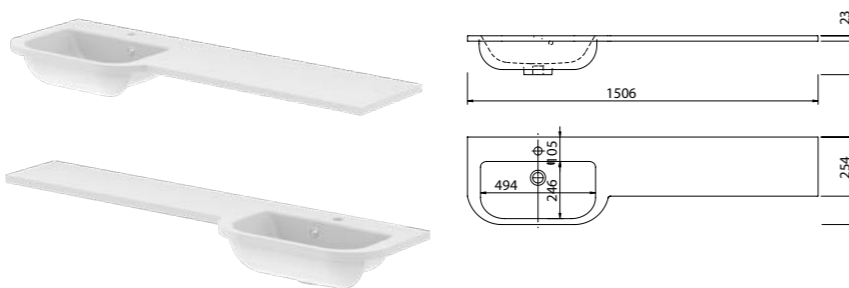

Product	Derwent Wing Slimline 1500
Finishes	1506w x 376d x 23h (Requires 600mm basin unit)
White	Left Bowl - 373581
White	Right Bowl - 373582
Price	£450