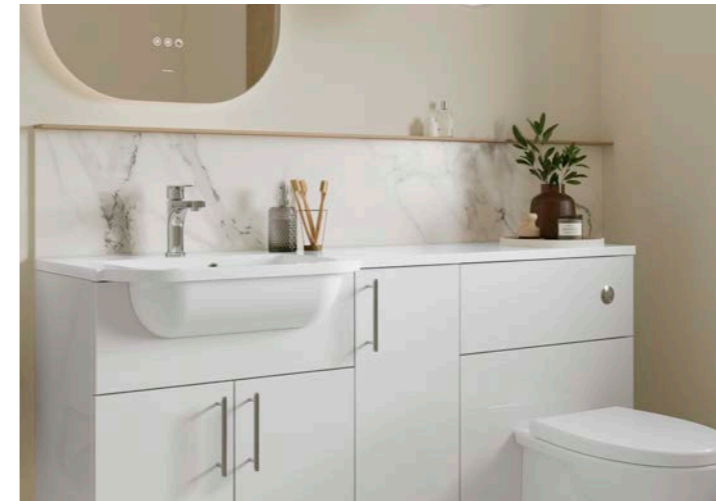

Get the look
600 Basin Unit
300 Base Unit
600 WC Unit

Complete the look
Derwent 1500 LH Wing Basin
Glasbury Chrome Tap
Ortega Chrome Handle
Lomas 600 Plain Mirror