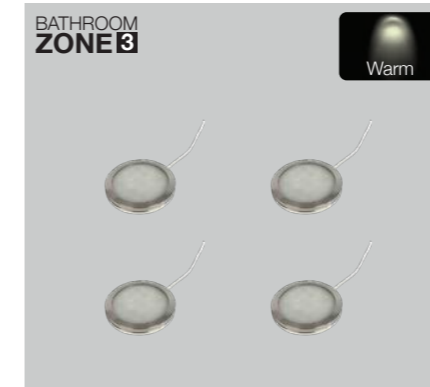

LED Lighting Plinth Lighting

Hampden LED Plinth Lighting	70w x 70d x 8h
Warm White LED. Brushed aluminium case.	8116 (set of 4)
Price	£95