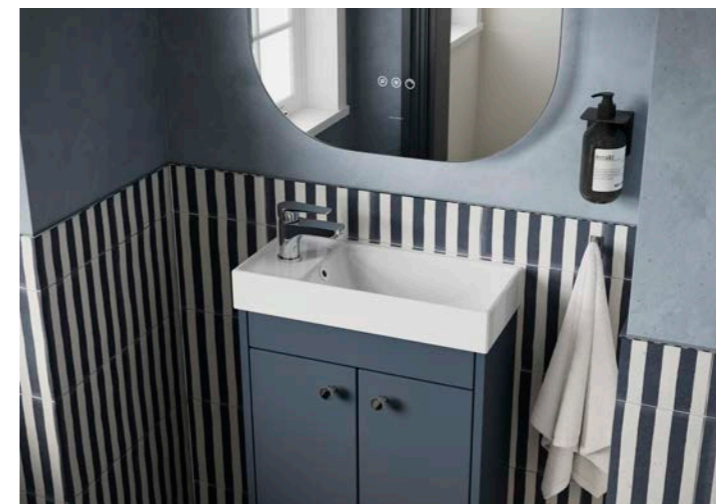

Bourton

Muted Blue

Get the look

500 Two Door Floor Standing Vanity Unit Slim
500 WC Unit with Top Clad Slim

Complete the look

Witham 500 Vanity Basin
Montford Chrome Tap
Hamble BTW Pan with Hyde Seat
Caldas Chrome Handle
Lomas 600 Plain Mirror