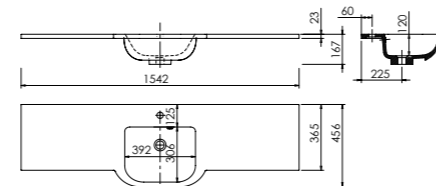

Product Derwent 1542 Central Bowl
1542w x 376d x 23h
(Requires 500mm basin unit)

White Centre Bowl - 373719

Price £470

Derwent 1542 Central Bowl

Dart Cast Sit-In Basin

To sit in a 500 / 600mm standard basin unit. Single tap hole and integrated type 3 overflow ring. Requires a slotted waste.

Product Dart 500
500w x 365d x 30h

White 373583

Price £255