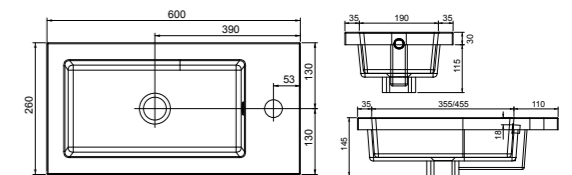

Product Dart 600 Slimline
600w x 260d x 30h

White 373586

Price £260