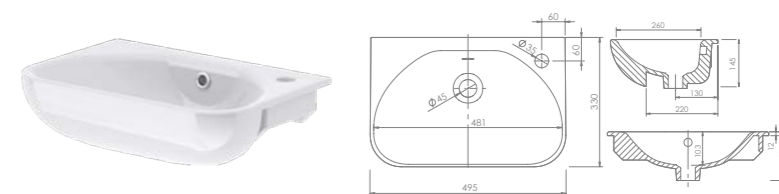

Ryedale Ceramic Semi-Recessed Basin

Designed to be used with a worktop on a 500mm or 600mm standard or slimline basin unit. Single tap hole and integrated type 3 overflow ring. Requires a slotted waste.

Product	Ryedale	NEW
Finishes	495w x 330d x 12h mm	
White	897301	
Price	£255