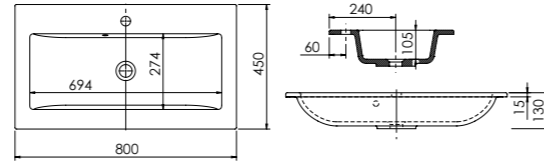

Product Finishes	Vada 600 600w x 450d x 15h
White	3186 (to fit Vanity 600)
Price	£260

Product Finishes	Vada 800 800w x 450d x 15h
White	3188 (to fit Vanity 800)
Price	£305

Product Finishes	Vada 1200 Double Bowl 1200w x 450d x 15h
White	3190 (to fit Vanity 1200)
Price	£455