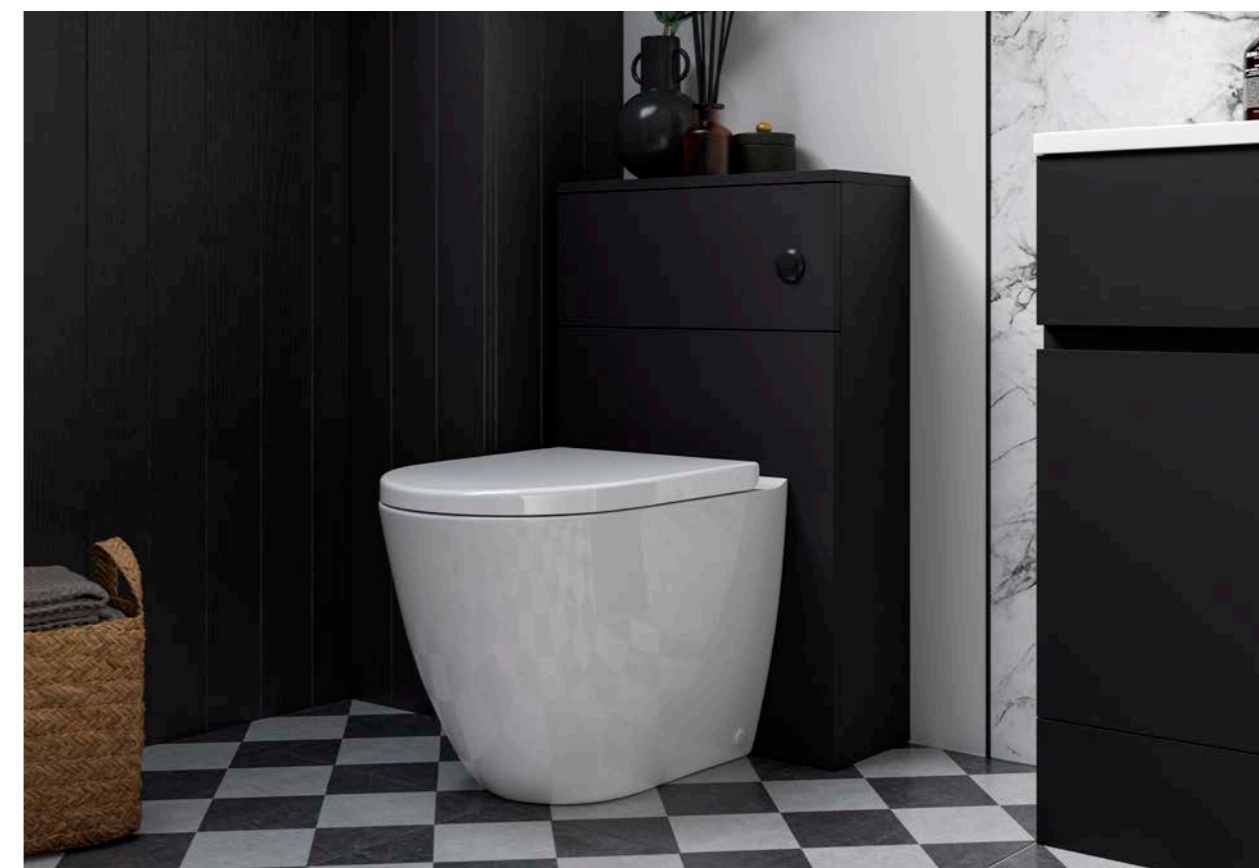

Complete the look

Kora 600 Vanity Basin
Montford Matt Black Tap
Hamble BTW Pan with Hyde Seat
Lomas 600 Black Mirror