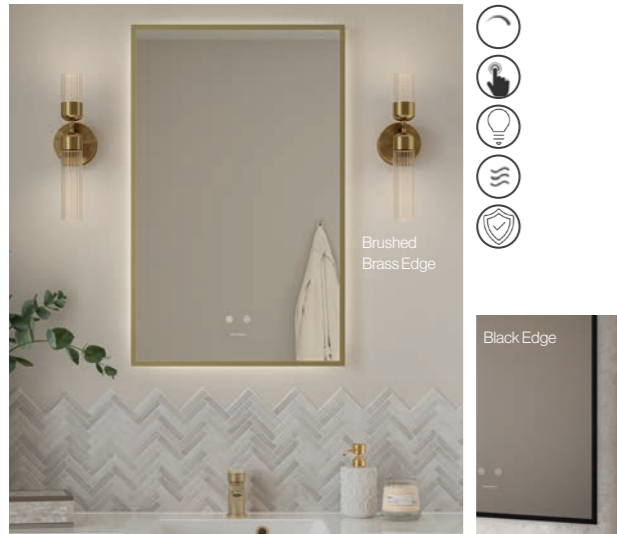

Mirrors LED

Our LED mirrors add an elegant touch to your bathroom, serving as a stylish focal point while enhancing the perception of space and light. Each LED mirror is equipped with heated demister pads, ensuring a clear reflection even in steamy conditions.

Ferla

A backlit LED mirror with a painted frame. Energy-efficient heated demister pad. Touch sensitive on/off control. Dimmable bright white LED colour. Mains power required.

Black Edge	500w x 800h	1828	£420
Brushed Brass Edge	500w x 800h	1829	£420