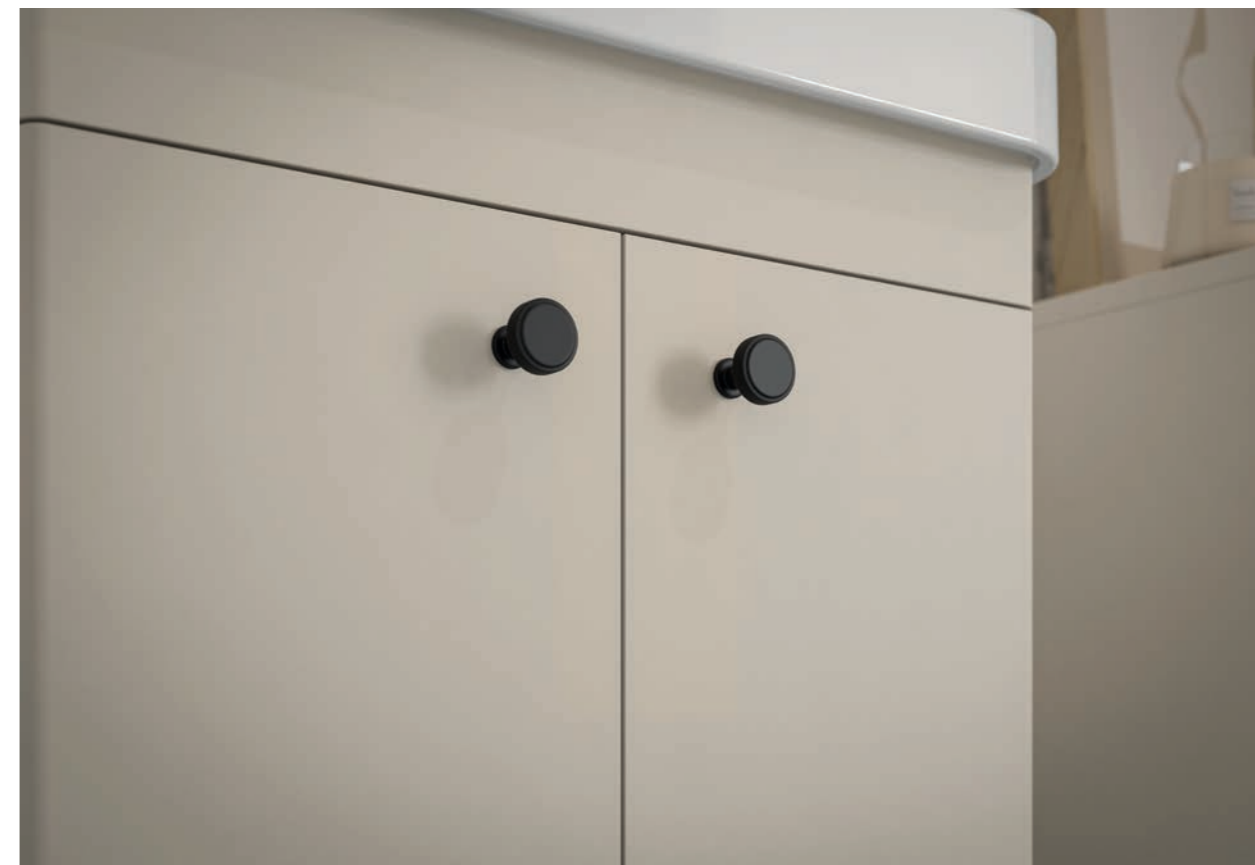

Get the look
Henbury Two Door Floor Standing Cloakroom Vanity 500
Ellwood WC Unit

Complete the look
Abano 500 Vanity Basin
Walton Matt Black Tap
Hamble BTW Pan with Hyde Seat
Caldas Matt Black Handle
Coura 600 Mirror