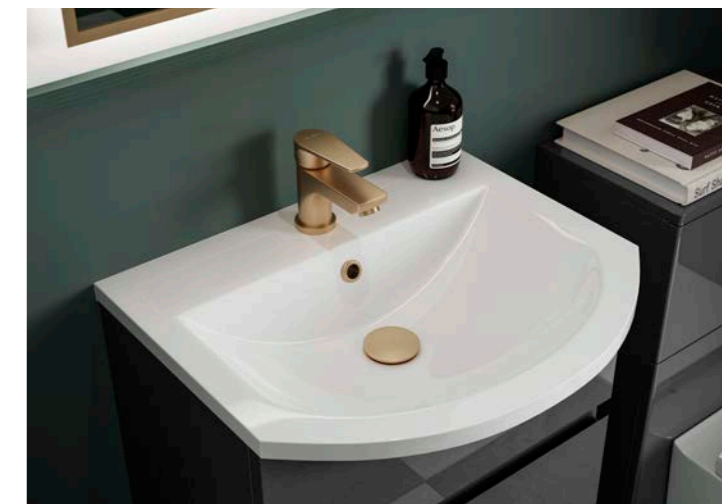

Get the look
Verona Two Door Wall Hung Vanity 500
Verona WC Unit

Complete the look
Rina 500 Semi-Recessed Basin
Montford Brushed Brass Tap
Hamble BTW Pan with Hyde seat
Ferla 500 Brushed Brass Mirror