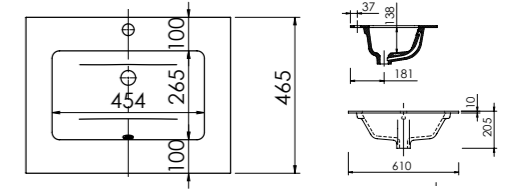

Compact HPL Worktop with Undermount Vanity Basin

Suitable for Highfield, Oakley & Verona ranges. Single tap hole and integrated overflow ring. Requires a slotted waste.

Product Finishes	Compact HPL Worktop with Undermount Basin 610w x 465d x 10h
Lunar Black	823342 (to fit Vanity 600)
Price	£515