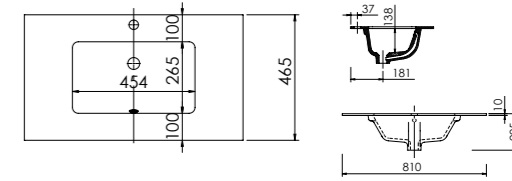

Product Finishes	Compact HPL Worktop with Undermount Basin 810w x 465d x 10h
Lunar Black	823442 (to fit Vanity 800)
Price	£545