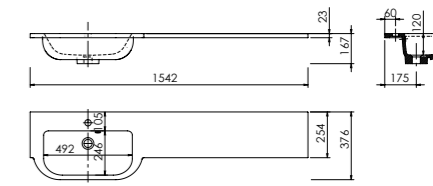

White Left Bowl - 373705
White Right Bowl - 373706

Price £424

Product Derwent Cast Slimline 1542
1542w x 376d x 23h
(Requires 600mm basin unit)

White Left Bowl - 373712
White Right Bowl - 373713

Price £450