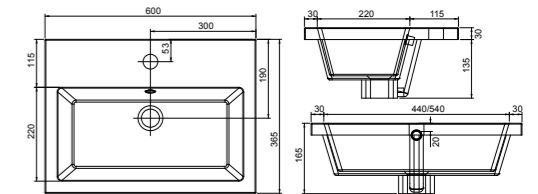

Product Dart 600
600w x 365d x 30h

White 373584

Price £260