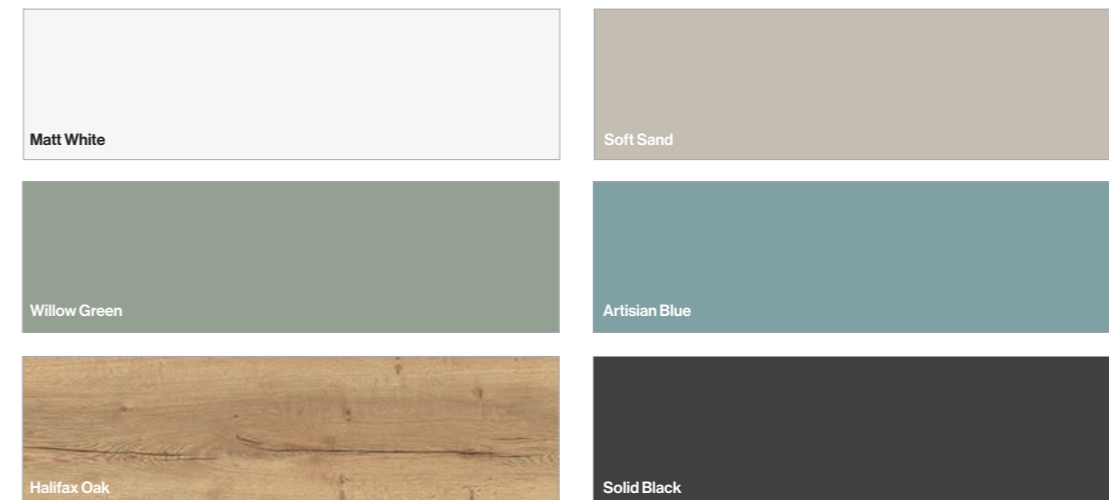

WC Unit

The Ellwood WC unit include a pre-assembled unit with a removable worktop for easy cistern access.

Ellwood WC Unit

Size WxDxH	Code	Price
500x250x810mm	5045**	£328

Add a WC unit

Wenning BTW with a Hyde Soft Close Seat	890602	£400

WCs, concealed cistern and flush buttons on [page 272](#)

Wall Units

The Ancroft Tall Wall Unit is a handleless, two-door design for a clean, modern look.

Ancroft Tall Wall Unit

Size WxDxH	Code	Price
350 x 280 x 1200mm	5036**	£490

Compatible with Caldera 300 Slim Bar Handle only.

Replace ** in the unit code with the colour code shown on the right.

Choose a worktop

For sit-on bowls, choose our Compact HPL or square-edged laminate worktops for a sleek, modern finish.

Vanity Size	Size WxDxH	Code	Price
550 Unit	522 x 358 x 16mm	8235**	£95
700 Unit	677 x 358 x 16mm	8236**	£100
600 Unit	577 x 445 x 16mm	8237**	£105
800 Unit	777 x 445 x 16mm	8238**	£110

Replace ** in the code with the worktop code shown below.

- 29 Matt White
- 51 Soft Sand
- 30 Willow Green
- 31 Artisan Blue
- 19 Halifax Oak
- 51 Soft Sand

Decorative legs

Add these to enhance your unit's look. Not to be used with the two drawer with drop-in vanity basin or the three drawer with sit-on basin.