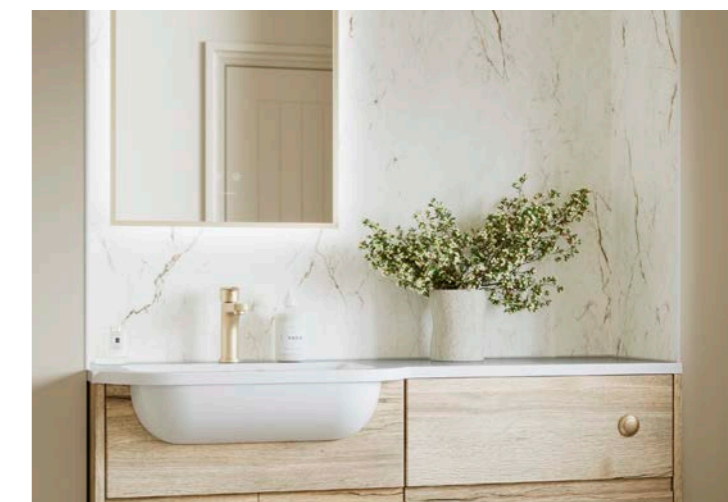

Get the look
600 Basin Unit
600 WC Unit

Complete the look
Derwent 1242 LH Wing Basin
Glasbury Brushed Brass Tap
Hamble BTW Pan with Hyde Seat
Ferla 500 Brushed Brass Mirror

Elmore Range

Wall Hung Vanity Kits