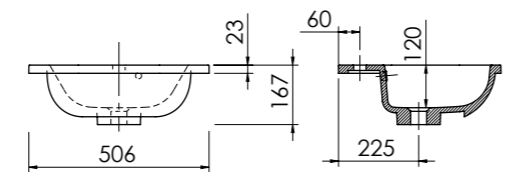

Derwent Cast Semi-Recessed Basin

Designed to sit directly on to a 500mm or 600mm standard or slimline basin unit without end panels. Single tap hole and integrated type 3 overflow ring. Requires a slotted waste.

Product Finishes	Derwent Cast 500 506w x 456d x 23h
White	373568 (to fit 500 unit)
Price	£260