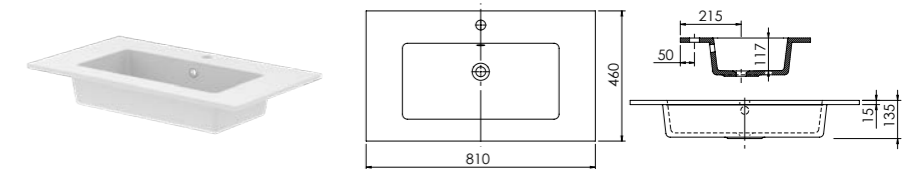

Product Finishes	Kenwyn 600 610w x 460d x 15h
White	373224 (to fit Vanity 600 Slim)
Price	£265

Product Finishes	Kenwyn 800 810w x 460d x 15h
White	373225 (to fit Vanity 800 Slim)
Price	£265

Kemble Ceramic Vanity Basin