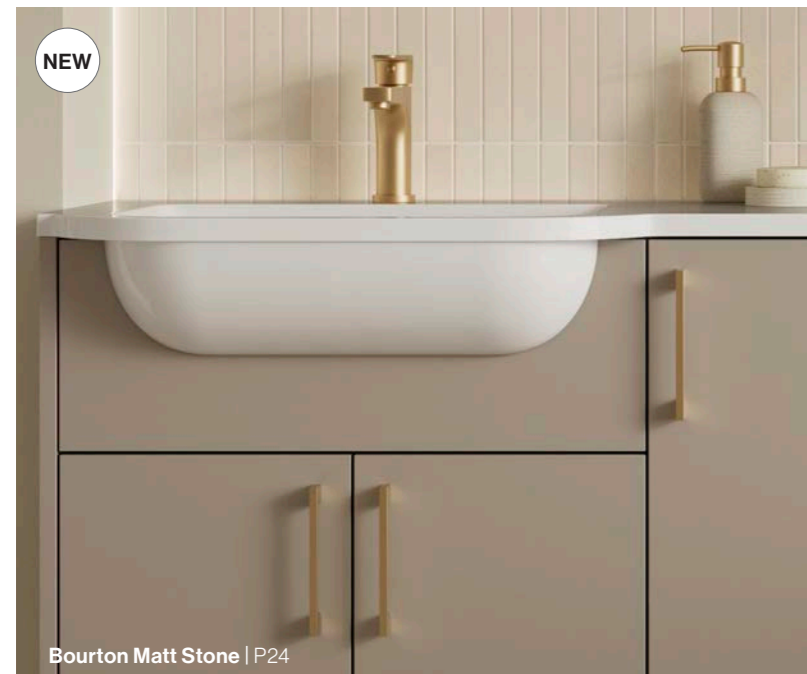

What's New

In Veldeau

More Ways to Design Hartley

Our most modular vanity collection becomes even more versatile with new additions to the **Hartley** range. Designed to give you complete design freedom, Hartley allows you to mix and match units to suit your space, creating a layout tailored precisely to your room.

With an extensive choice of unit sizes and configurations, the collection offers exceptional flexibility, making it easy to design anything from a compact arrangement to a generous run of furniture. The introduction of our new Powder White finish adds a fresh, crisp option, bringing a clean and timeless feel to any setting.

Discover the latest Hartley additions on [page 154](#).

New Finish Matt Stone

Understated and effortlessly versatile, **Matt Stone** brings a soft, contemporary warmth to our fitted furniture collection. Its smooth, muted tone creates a calm foundation that works beautifully in both modern and more classic interiors.

Now available across our **Bourton** and **Elmore** fitted furniture ranges, **Matt Stone** offers even greater freedom to personalise your space. Whether paired with bold brassware or subtle chrome details, it delivers a refined, cohesive look throughout the room.

Discover **Matt Stone** in **Bourton** on [page 24](#) and **Elmore** on [page 56](#).

New Handles Ponto & Feeno

Introduce a refined finishing detail with our new **Ponto** and **Feeno** handle designs. **Ponto** features a modern flat knob, offering a subtle, contemporary accent, while **Feeno** presents a slim bar profile for a clean, streamlined look.

Available in **Chrome**, **Matt Black** and **Brushed Brass**, both styles are designed to complement a wide range of furniture finishes and bathroom aesthetics. Whether adding contrast or creating a coordinated scheme, **Ponto** and **Feeno** provide a simple way to personalise your space.

Discover our new handle designs on [page 250](#).