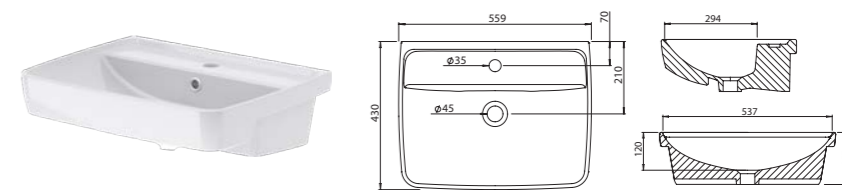

Wenning Ceramic Semi-Recessed Basin

Designed to be used with a worktop on a 600mm standard basin unit. Single tap hole and integrated type 3 overflow ring. Requires a slotted waste.

Product	Wenning	
Finishes	560w x 430d x 45h	
White	890501	
Price	£165