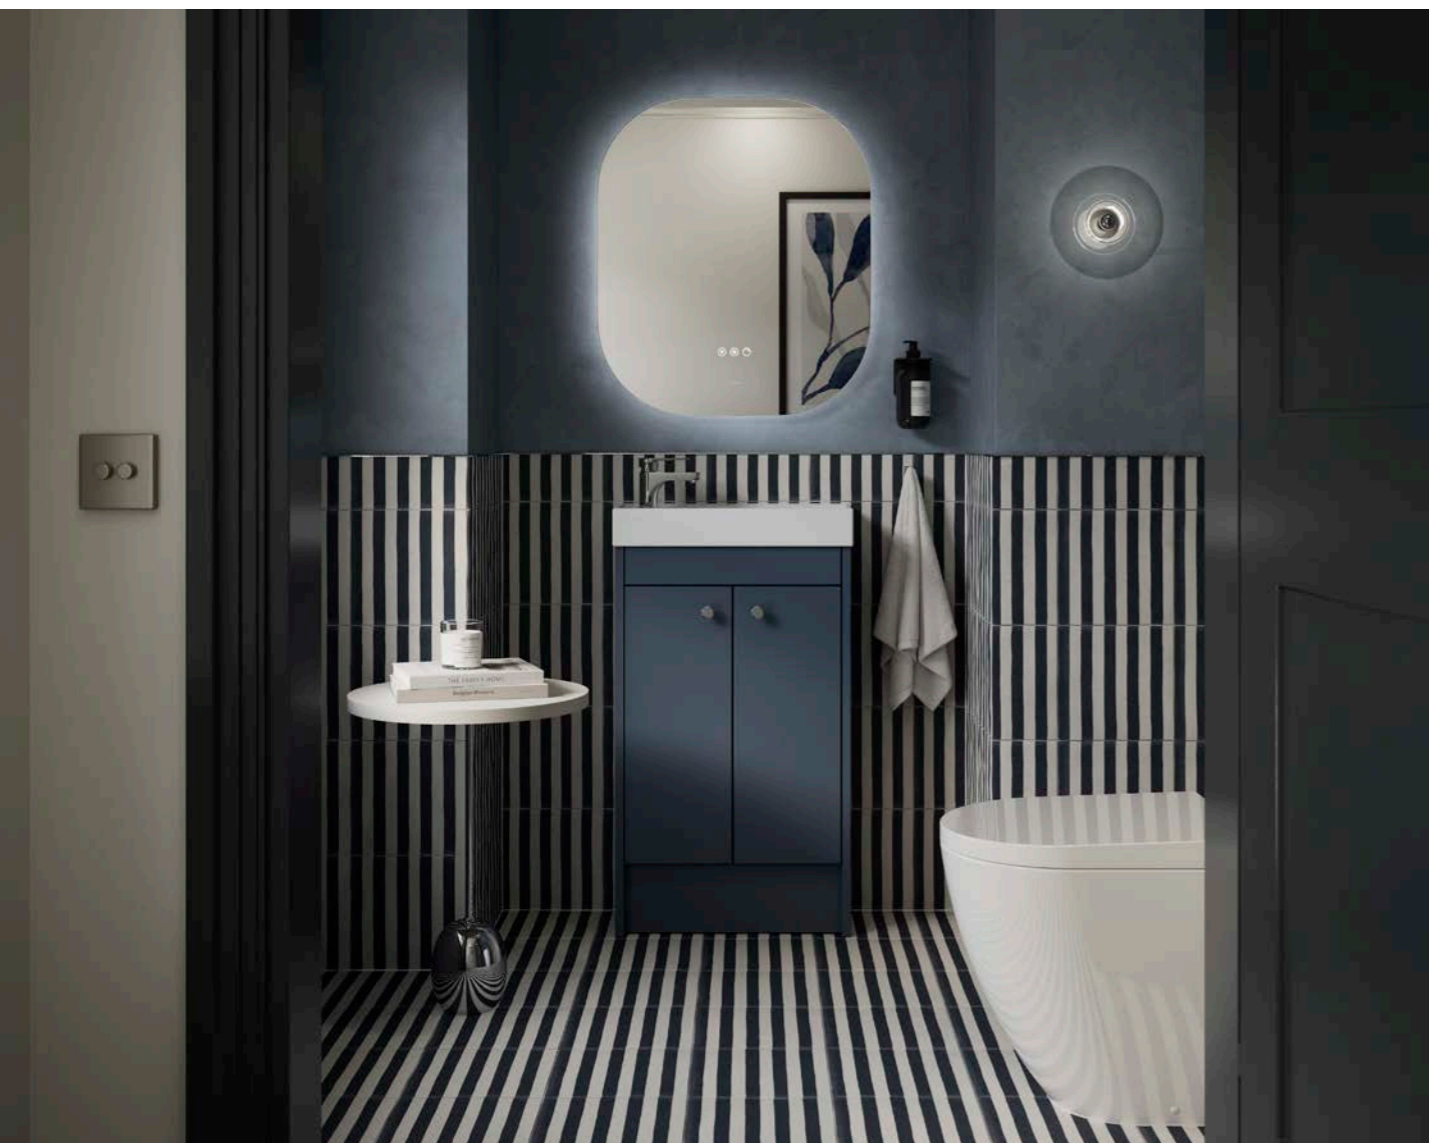

Bourton

Muted Blue

Get the look

500 Two Door Floor Standing Vanity Unit Slim
500 WC Unit with Top Clad Slim

Complete the look

Witham 500 Vanity Basin
Montford Chrome Tap
Hamble BTW Pan with Hyde Seat
Caldas Chrome Handle
Lomas 600 Plain Mirror