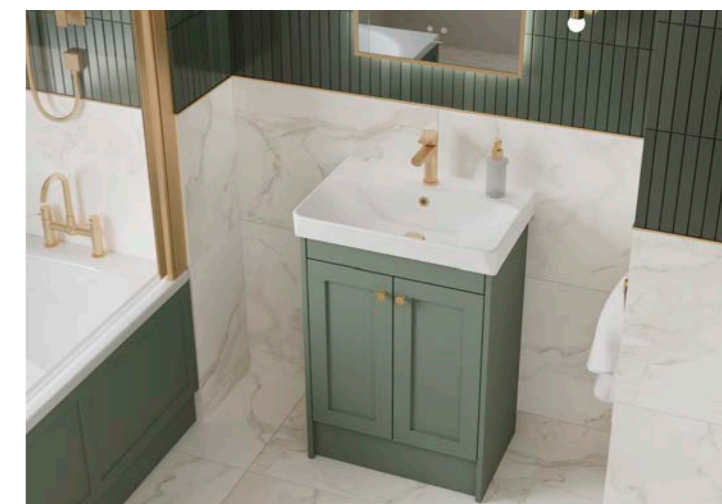

Complete the look

Lavant 600 Vanity Basin
Glasbury Brushed Brass Tap
Hamble BTW Pan with Hyde Seat
White Flint Veldstone Worktop 12mm
Caldas Brushed Brass Handle
Ferla 500 Brushed Brass Mirror