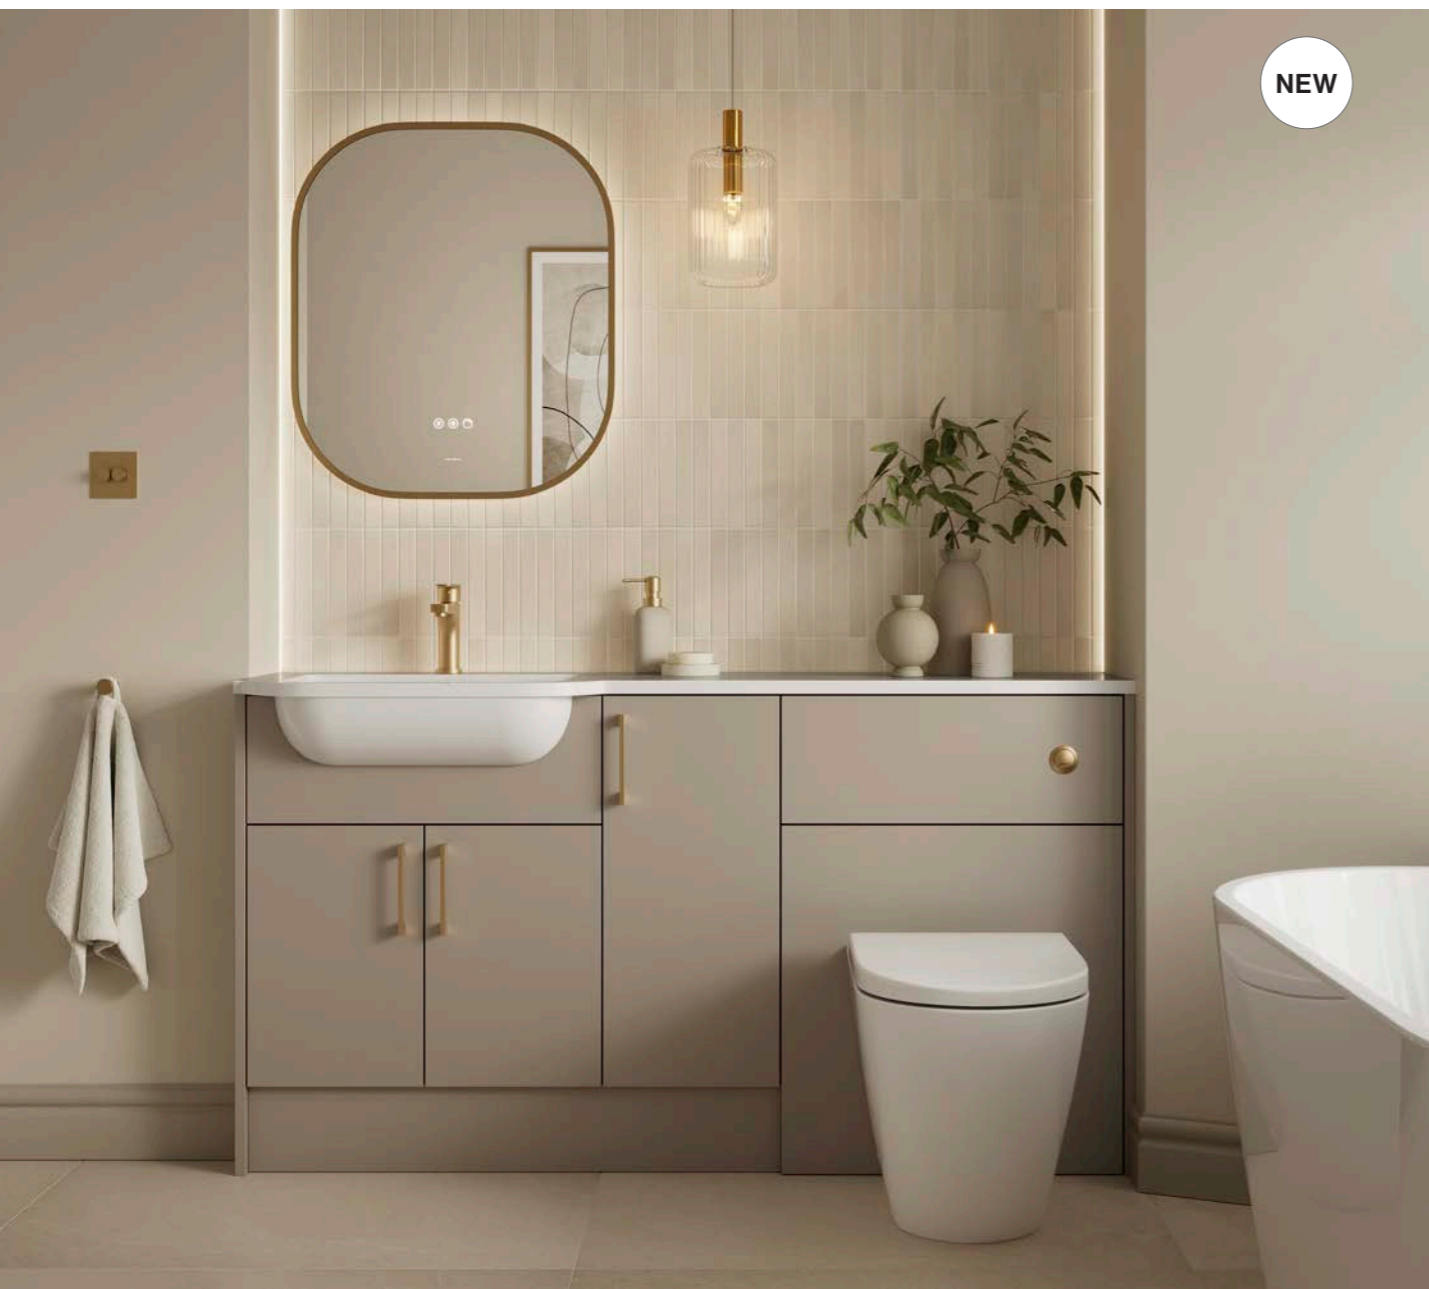

Bourton

Matt Stone

Furniture and basin shown are **now available** as part of a fitted furniture set.