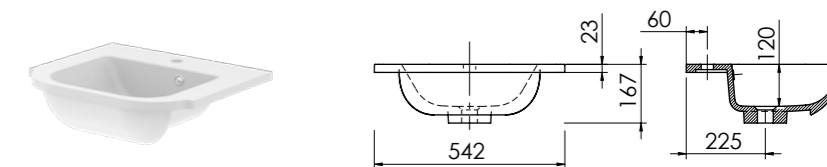

Derwent Shoulder Cast Semi-Recessed Basin

Designed to sit directly on to a 500mm or 600mm standard or slimline basin unit with end panels. Single tap hole and integrated type 3 overflow ring. Requires a slotted waste.

Product	Derwent Cast 542
Finishes	542w x 456d x 23h
White	373708 (to fit 500 unit)
Price	£260