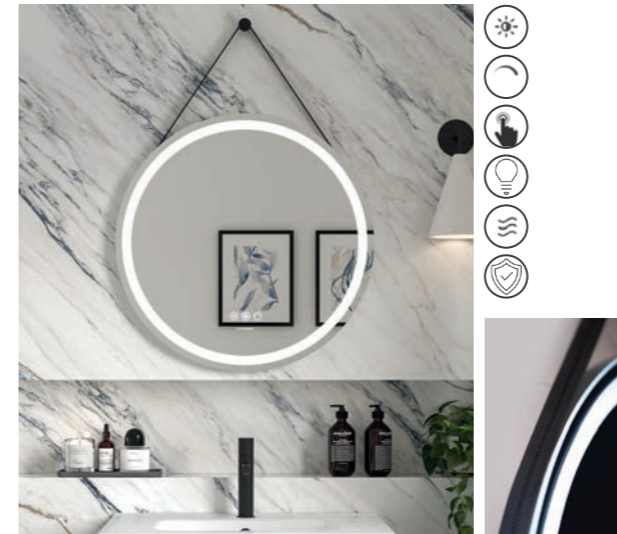

Coura

A front-lit LED mirror with etched glass detail with stitched black hanging strap. Energy-efficient heated demister pad. Touch sensitive controls, for demister, brightness and LED warmth. Mains power required.