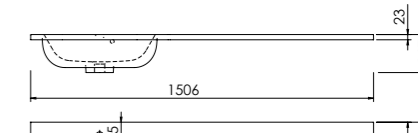

Product Finishes	Derwent Wing 1500 1506w x 456d x 23h (Requires 600mm basin unit)
White	Left Bowl - 373573
White	Right Bowl - 373574
Price	£470