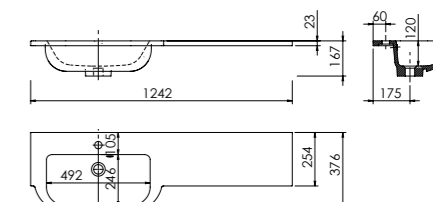

Product Derwent Cast Slimline 1242
1242w x 376d x 23h
(Requires 600mm basin unit)

White Left Bowl - 373705
White Right Bowl - 373706

Price £424