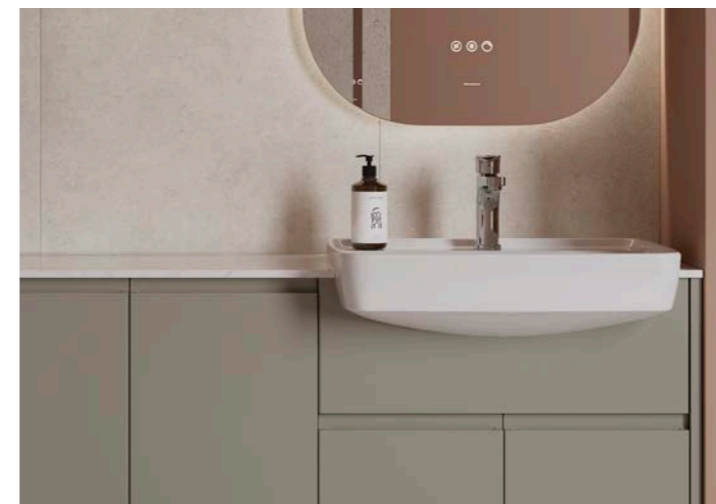

Elmore

Matt Stone

Get the look

600 Basin Unit
600 Base Unit
300 Base Unit
600 WC Unit

Complete the look

Wenning 560 Semi-Recessed Basin
Glasbury Mono Chrome Tap
Wenning BTW Pan with Hyde Seat
White Marble Veldstone Worktop 12mm
Lomas 600 Plain Mirror