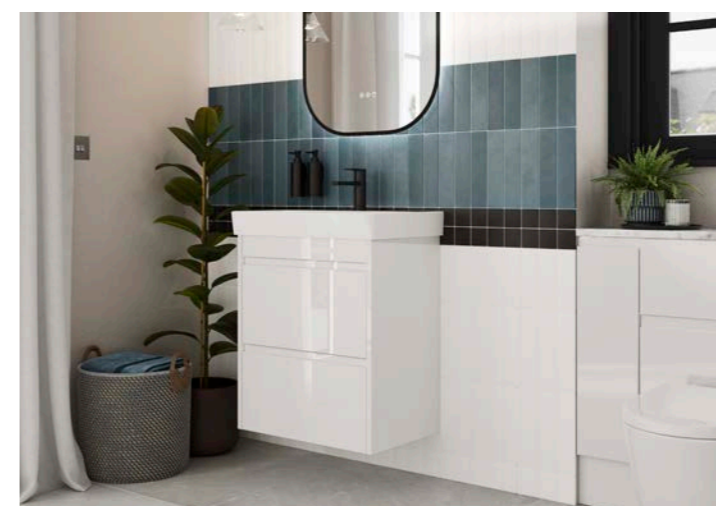

Elmore

Glossy White

Get the look
600 Two Drawer Wall Hung Vanity Unit
200 Base Unit Slim
600 WC Unit Slim
200 Base Unit Slim

Complete the look
Lavant 600 Vanity Basin
Walton Matt Black Tap
Hamble BTW Pan with Hyde Seat
Carrara White Postformed Worktop 22mm
Lomas 600 Black Mirror