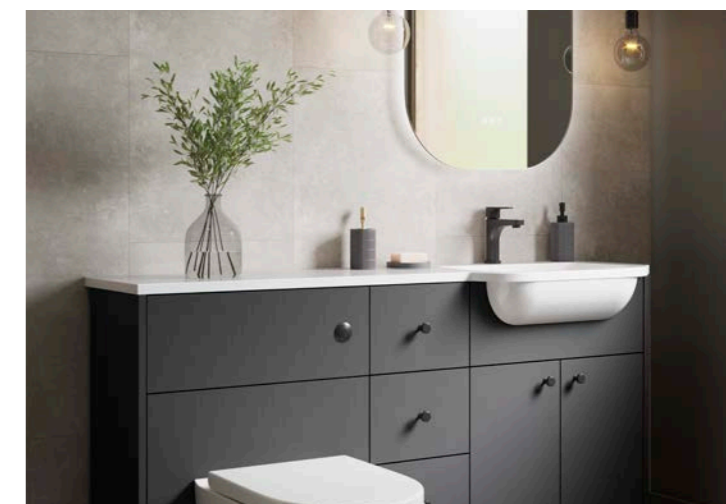

Bourton

Halifax Oak

Get the look

- 300 Three Drawer Unit
- 600 WC Unit
- 300 Three Drawer Unit
- 500 Two Drawer Wall Hung Vanity Unit
- 500 Two Drawer Wall Hung Vanity Unit

Complete the look

- Lavant 500 Vanity Basin
- Glasbury Brushed Brass Tap
- Hamble BTW Pan with Hyde Seat
- White Marble Veldstone Worktop 12mm
- Ortega Brushed Brass Handle
- Atico 1200 Mirror