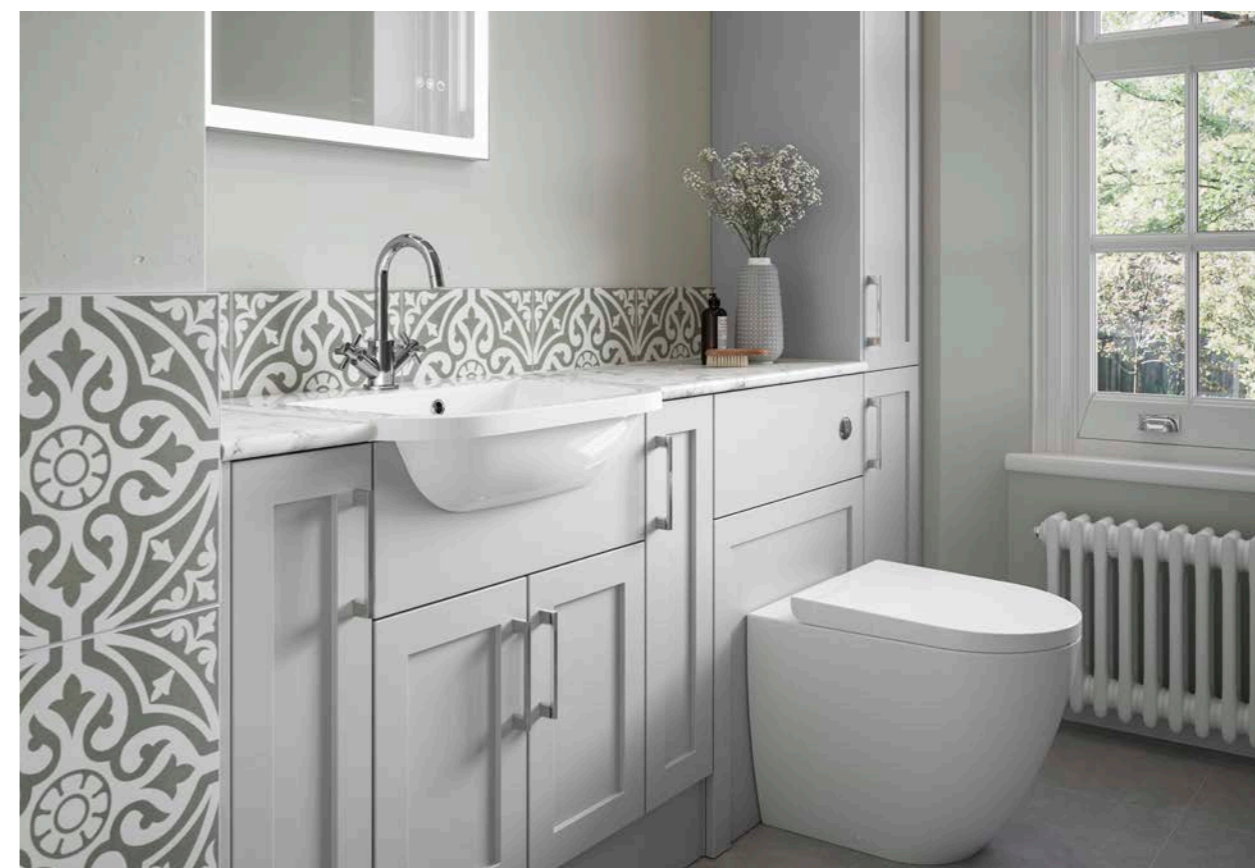

Winson

Matt Grey

Get the look
200 Base Unit
600 Basin Unit
200 Base Unit
600 WC Unit
300 High Rise Unit

Complete the look
Derwent 600 Basin
Welford Chrome Tap
Hamble BTW with Hyde Seat
Carrara White Postformed Worktop 22mm
Apalo Chrome Handle
Atico 600 Mirror