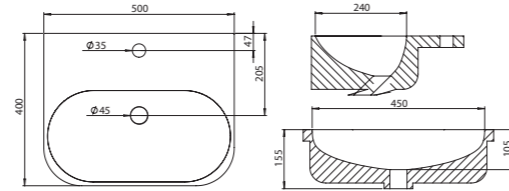

Medway Ceramic Semi-Recessed Basin

Designed to be used with a worktop on a 600mm standard basin unit. Single tap hole and integrated type 3 overflow ring. Requires a slotted waste.

Product Finishes	Medway 503w x 395d x 30h
White	892601
Price	£270