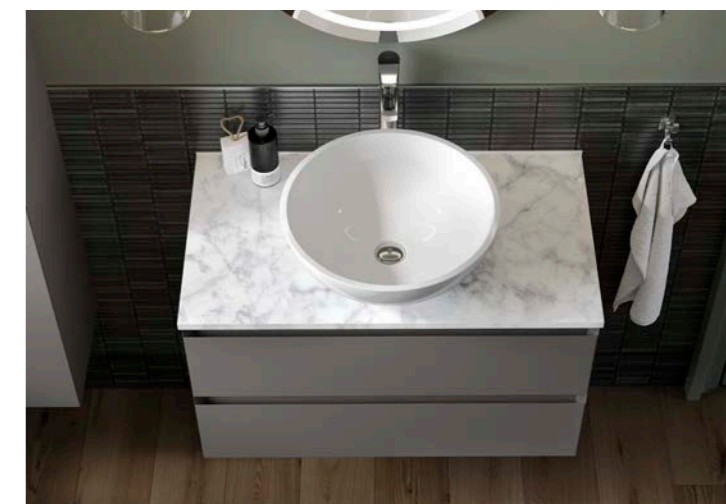

Verona

Matt Truffle

Get the look

Verona Tall Wall Unit
Verona Two Drawer Wall Hung Vanity 800

Complete the look

Kennet Sit-On Basin
Glasbury Tall Chrome Tap
Carrara White Square Edge Worktop 20mm
Alcoa 600 Mirror