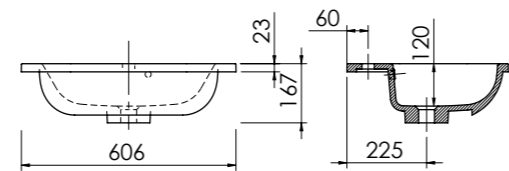

Product Finishes	Derwent Cast 600 606w x 456d x 23h
White	373569 (to fit 600 unit)
Price	£275