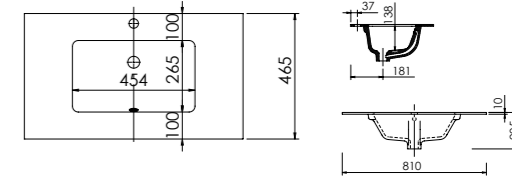

Product Finishes	Compact HPL Worktop with Undermount Basin 810w x 465d x 10h
Lunar Grey	823443 (to fit Vanity 800)
Price	£545