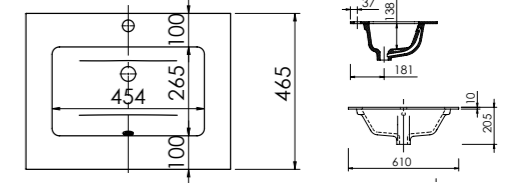

Product Finishes	Compact HPL Worktop with Undermount Basin 610w x 465d x 10h
Lunar Grey	823343 (to fit Vanity 600)
Price	£515