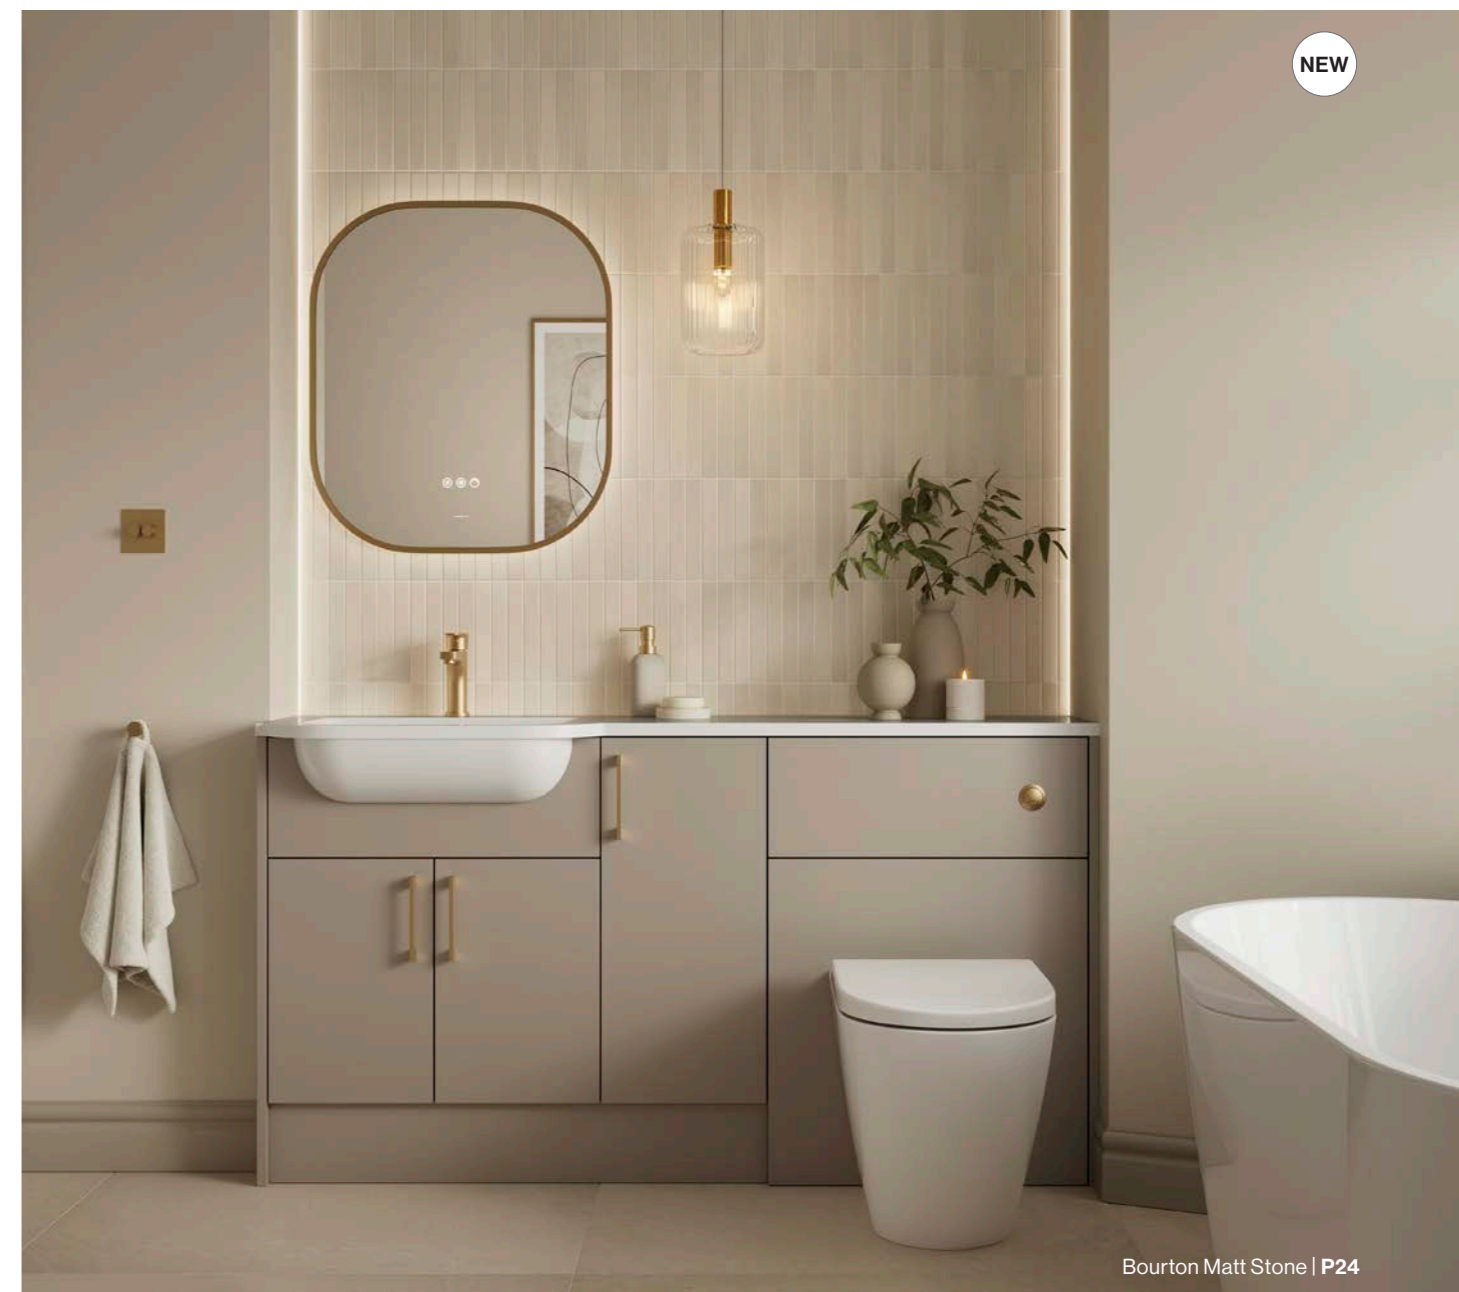

Halifax Oak

Elmore P44

Elmore's integrated handle design combines minimalist elegance with a clean, uncluttered aesthetic, bringing a touch of modern sophistication to your bathroom. With soft-close hinges and smooth-glide drawers, and matching floor reaching decor end panels which eliminate the need for plinth returns, offering a more refined finish.

Glossy White

Aston P102

Aston brings effortless minimalism and mid-century style to your space. This comprehensive range offers five popular finishes that complement any bathroom. Aston units feature colour-matched carcasses with smooth front fascias and have soft-close hinges and drawer runners for maximum practicality.