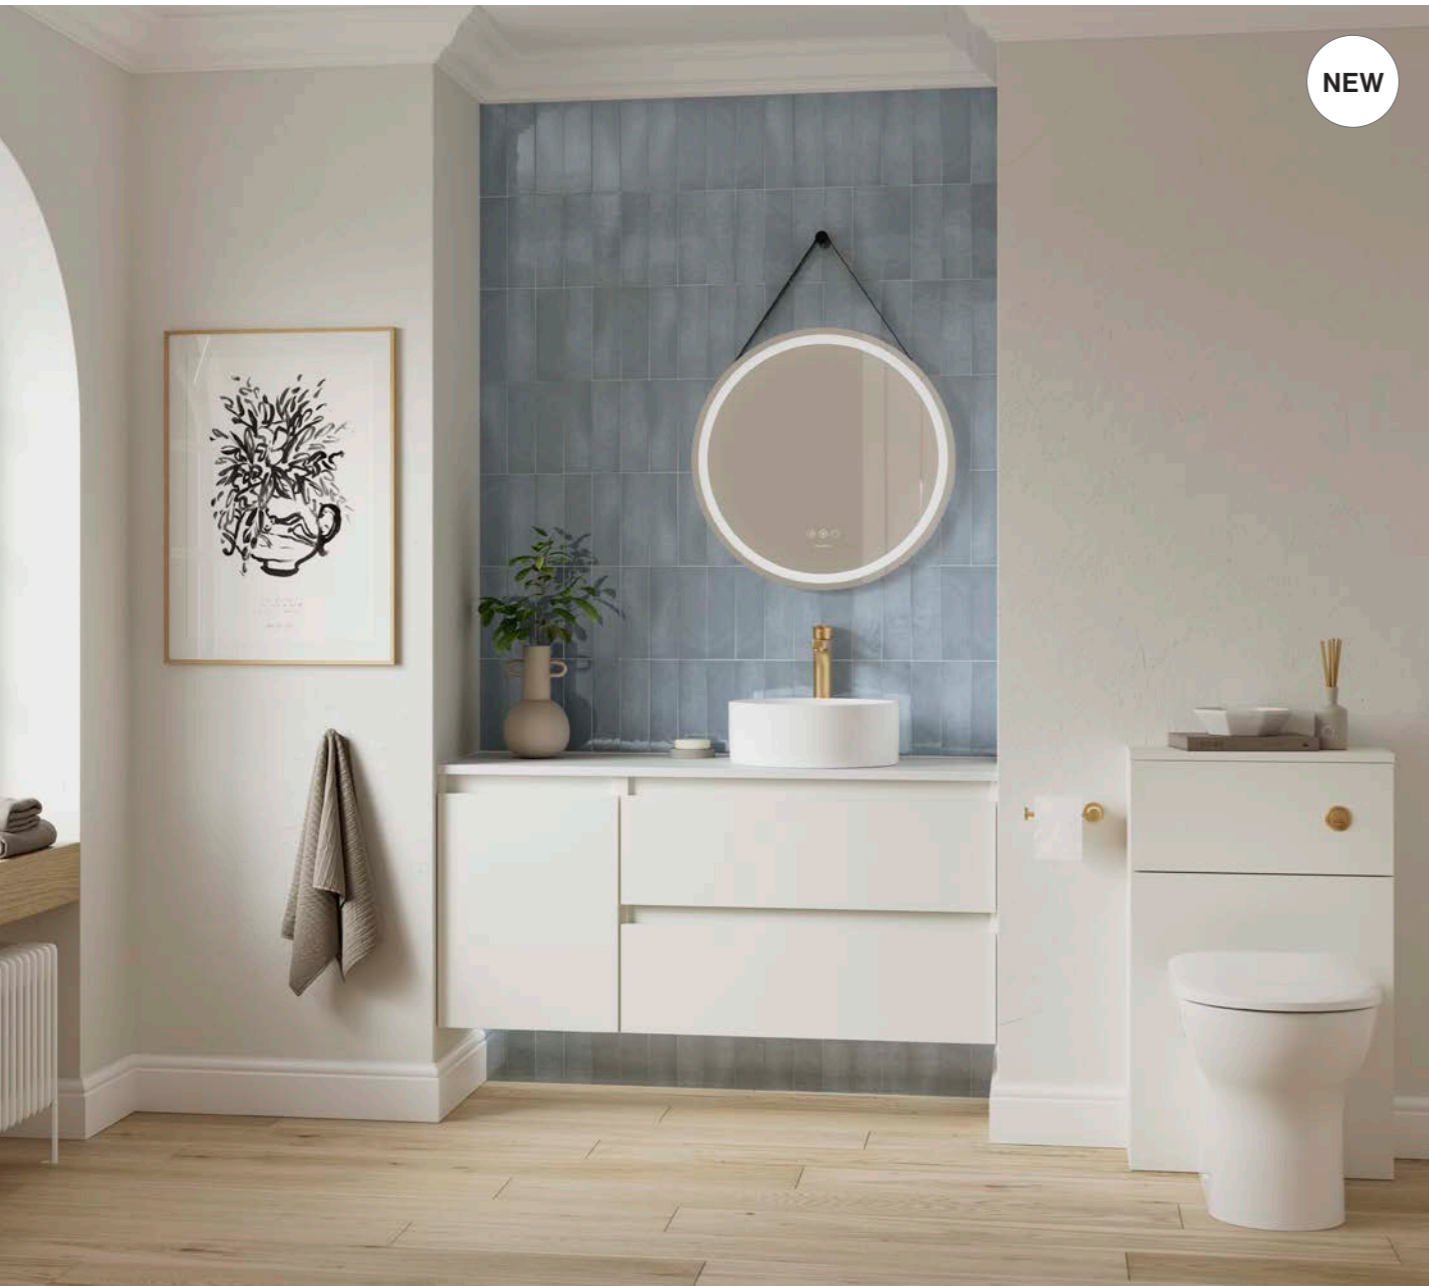

NEW

Get the look

Hartley Two Drawer Wall Hung Vanity 800
One Drawer Unit 400
WC Unit

Complete the look

Foyle Sit-On Basin
Glasbury Mono Brushed Brass Tap
White Quartz Square Edged Worktop 20mm
Rusland BTW Pan with Brinklow Seat
Coura 600 Mirror