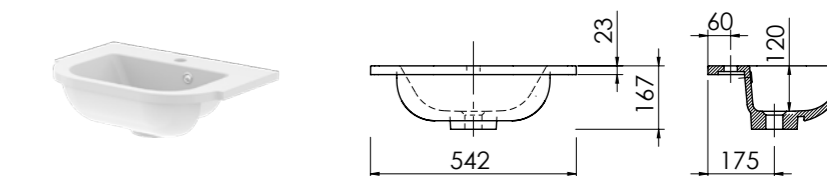

Product	Derwent Cast Slimline 542
Finishes	542w x 376d x 23h
White	373710 (to fit 500 Slimline unit)
Price	£260