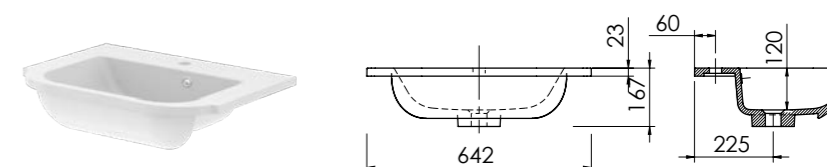

Product	Derwent Cast 642
Finishes	642w x 456d x 23h
White	373709 (to fit 600 unit)
Price	£275