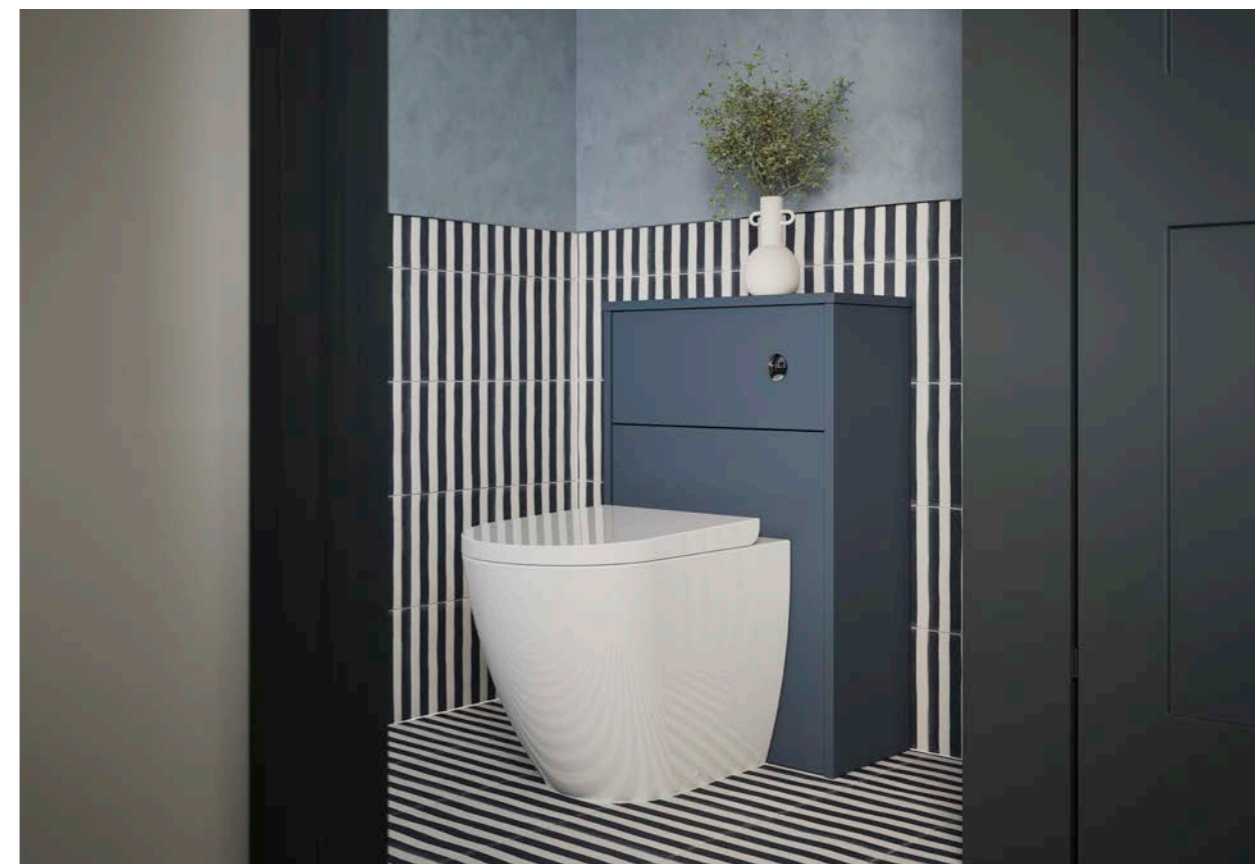

Bourton

Muted Blue

Get the look

500 Two Door Floor Standing Vanity Unit Slim
500 WC Unit with Top Clad Slim

Complete the look

Witham 500 Vanity Basin
Montford Chrome Tap
Hamble BTW Pan with Hyde Seat
Caldas Chrome Handle
Lomas 600 Plain Mirror