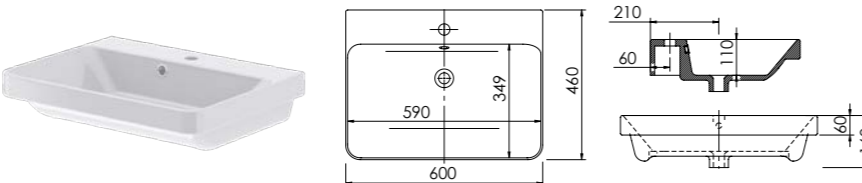

Product Finishes	Abano 600 600w x 460d x 60h
White	8946 (to fit Vanity 600)
Price	£195