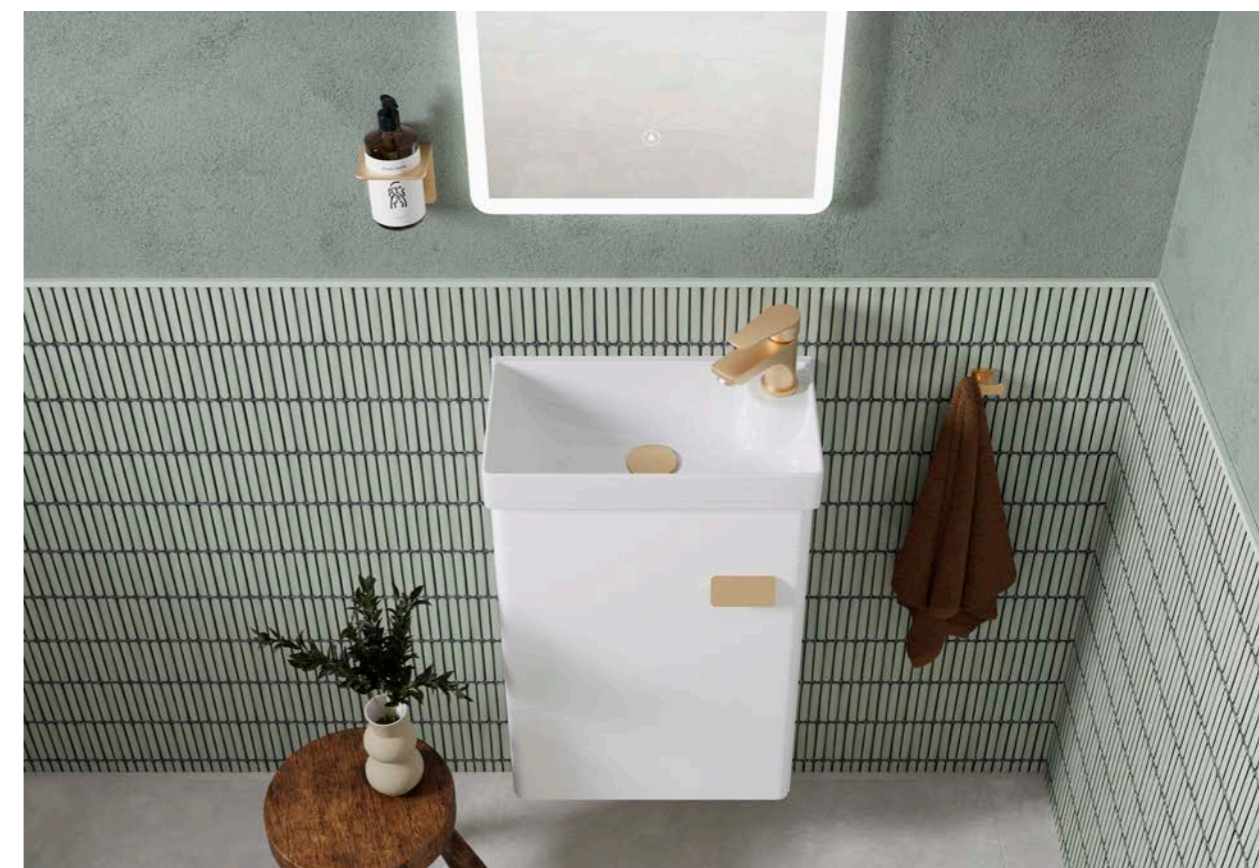

Complete the look

Kemble 400 Vanity Basin
Montford Brushed Brass Tap
Uros Brushed Brass Handle
Caldo 400 Mirror