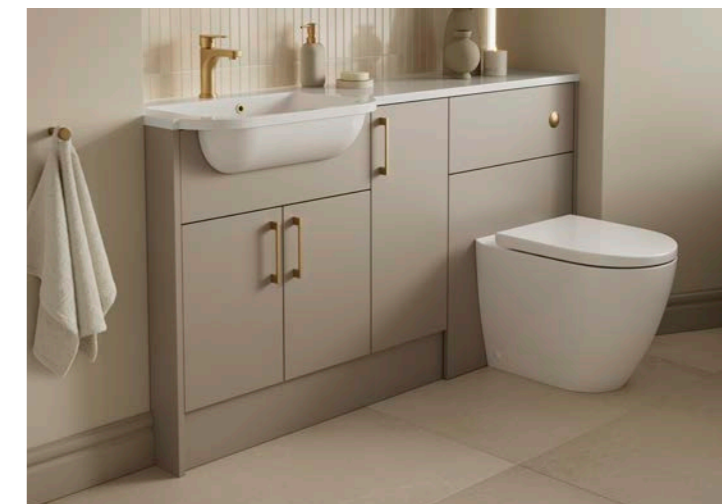

Bourton

Matt Stone

Furniture and basin shown are **now available** as part of a fitted furniture set.

Get the look

600 Basin Unit
300 Base Unit
600 WC Unit

Complete the look

Derwent 1542 LH Wing Basin
Glasbury Mono Brushed Brass Tap
Hamble BTW Pan with Hyde Seat
Apalo Brushed Brass Handle
Lomas 600 Gold Mirror