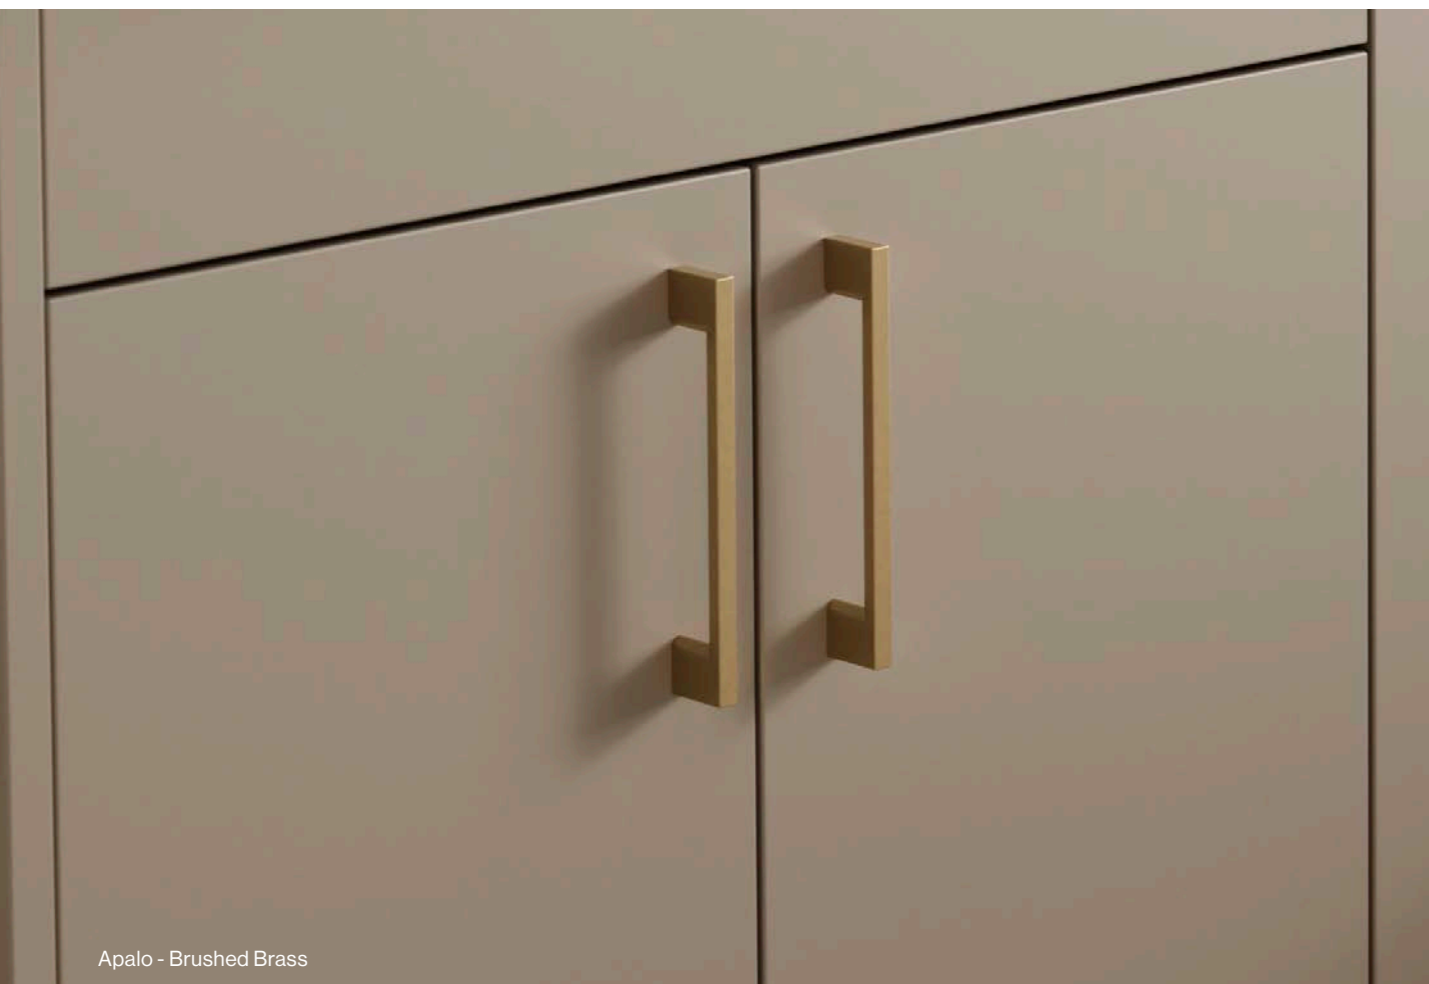

Handles

Bar Handles

Apalo - Brushed Brass

Apalo
157 x 26 x 8mm

Polished Chrome 8100 **£11**

Apalo
157 x 26 x 8mm

Matt Black 8160 **£11**

Apalo
157 x 26 x 8mm

Brushed Brass 8161 **£11**

Ortega Knurled Bar
160 x 35 x 12mm

Chrome 8151 **£25**

Ortega Knurled Bar
160 x 35 x 12mm

Matt Black 8152 **£25**

Ortega Knurled Bar
160 x 35 x 12mm

Brushed Brass 8153 **£25**

Uros
180 x 15 x 40mm

Chrome 3634 **£20**

Uros
180 x 15 x 40mm

Matt Black 3635 **£20**

Uros
180 x 15 x 40mm

Brushed Brass 3636 **£20**

Feeno
142 x 35 x 14mm

NEW

Chrome 3708CHR **£19**

Feeno
142 x 35 x 14mm

NEW

Matt Black 3708MBK **£19**

Feeno
142 x 35 x 14mm

NEW

Natural Brushed Brass 3708NBB **£19**

Uros
80 x 15 x 40mm

Chrome 8166 **£13**

Uros
80 x 15 x 40mm

Matt Black 8167 **£13**

Uros
80 x 15 x 40mm

Brushed Brass 8168 **£13**