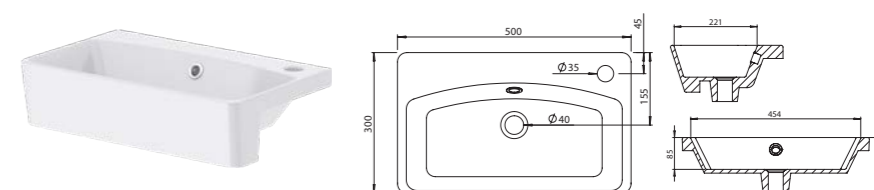

Cherwell Ceramic Semi-Recessed Basin

Designed to be used with a worktop on a 500mm or 600mm standard or slimline basin unit. Single tap hole and integrated type 3 overflow ring. Requires a slotted waste.

Product	Cherwell	
Finishes	500w x 300d x 35h	
White	892501 (Minimum 500 basin unit required.)	
Price	£270