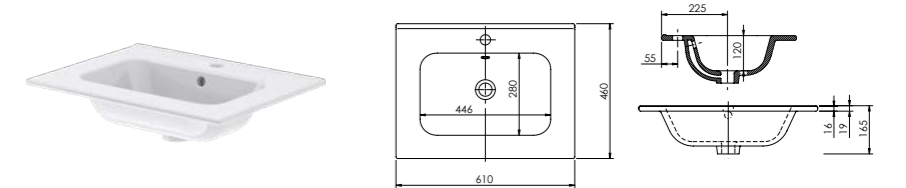

Henley Ceramic Vanity Basin

Suitable for Highfield, Oakley & Verona ranges. Includes a Chrome interchangeable type 3 overflow ring. Single tap hole. Requires a slotted waste.

Product Finishes	Henley 600 610w x 460d x 15h
White	8954 (to fit Vanity 600)
Price	£210