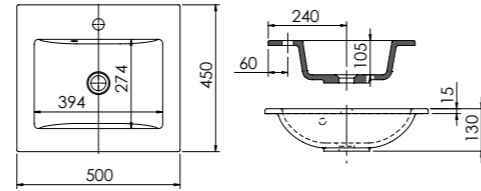

Vada Cast Vanity Basin

Suitable for Verona ranges. Includes a Chrome interchangeable type 1 overflow ring. Single tap hole. Requires a slotted waste.

Product Finishes	Vada 500 500w x 450d x 15h
White	3185 (to fit Vanity 500)
Price	£230