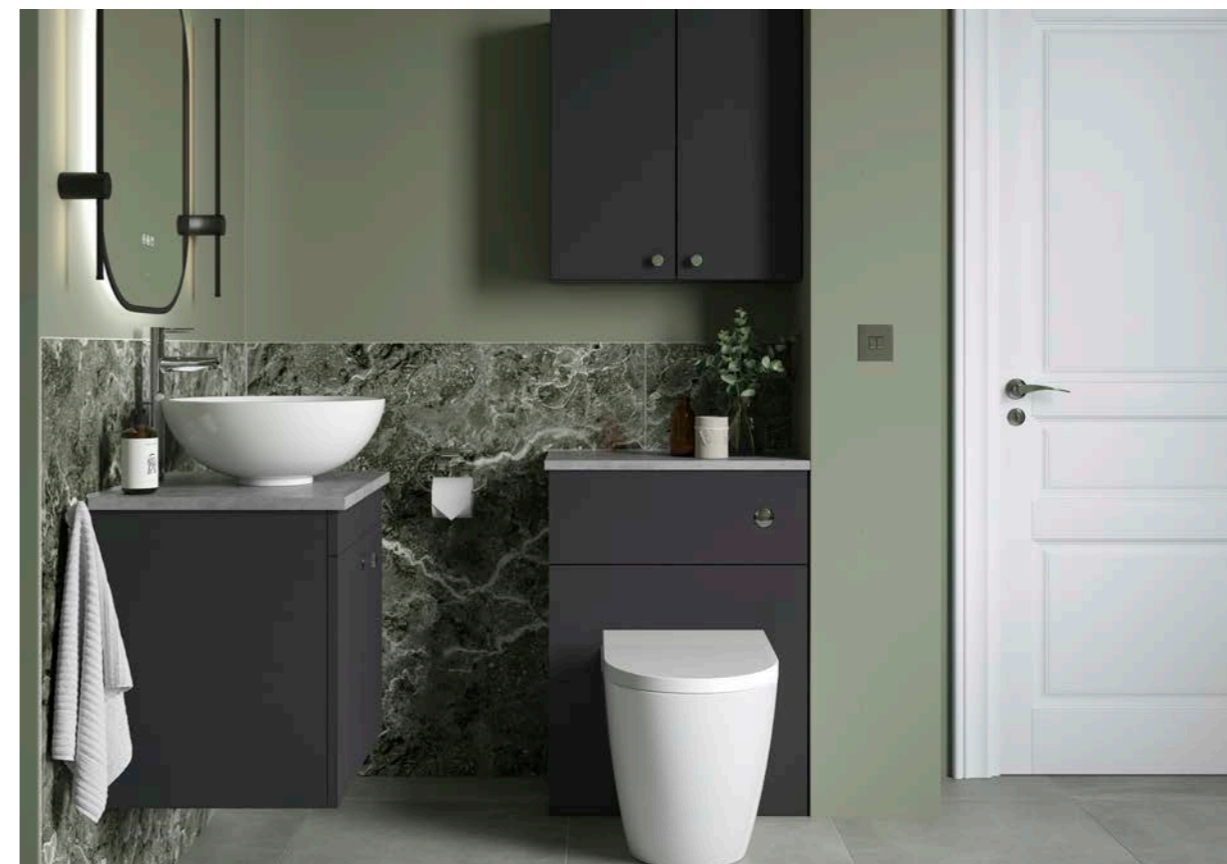

Aston

Matt Graphite

Get the look
600 One Drawer Wall Hung Vanity Unit
600 WC Unit
600 Wall Unit

Complete the look
Kennet Sit-On Basin
Walton Tall Chrome Tap
Hamble BTW Pan with Hyde Seat
Light Concrete Square Edge Worktop 20mm
Caldas Chrome Handle
Lomas 600 Black Mirror