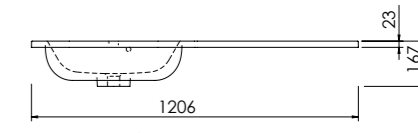

Product Finishes	Derwent Wing 1200 1206w x 456d x 23h (Requires 600mm basin unit)
White	Left Bowl - 373571
White	Right Bowl - 373572
Price	£440