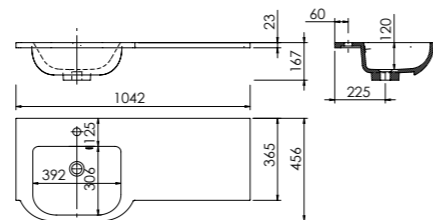

Product Derwent Wing 1042
1042w x 456d x 23h
(Requires 500mm basin unit)

White Left Bowl - 373714
White Right Bowl - 373715

Price £400

Product Derwent Wing 1242
1242w x 456d x 23h
(Requires 600mm basin unit)