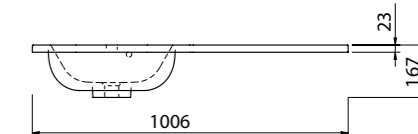

Derwent Cast Semi-Recessed Standard Depth Wing Basin

Designed to sit directly on to a 500 or 600 standard basin unit plus additional units up to an overall maximum length of 1000mm, 1200mm or 1500mm. Single tap hole and integrated type 3 overflow ring. Requires a slotted waste.

Product Finishes	Derwent Wing 1000 1006w x 456d x 23h (Requires 500mm basin unit)
White	Left Bowl - 373587
White	Right Bowl - 373588
Price	£400