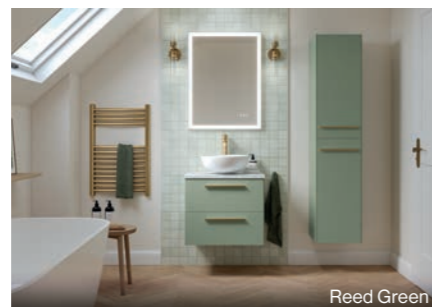

Artisan Blue

Reed Green

Highfield P196

With its sophisticated angled edges and two smooth-glide drawers, Highfield combines style with practicality. Available in four exquisite colours and with customisable lighting, you can effortlessly match it to your bathroom decor, adding a touch of modern luxury to your space.