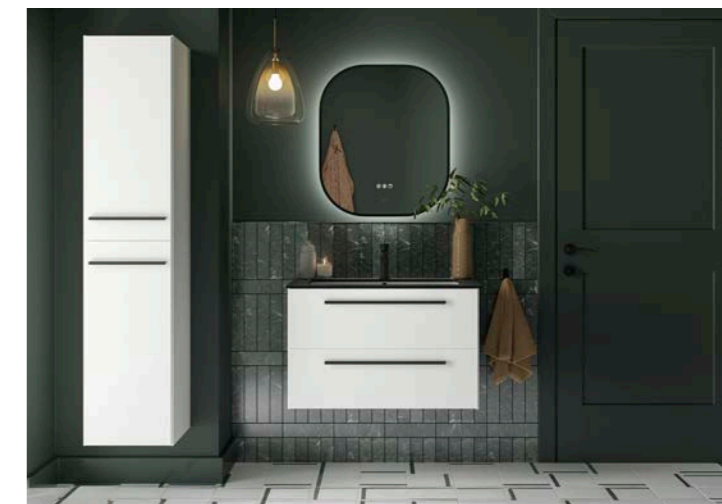

Complete the look

Lunar Black Compact Worktop 800 with Undermount Basin
Glasbury Matt Black Tap
Caldera Slim Matt Black Handle
Lomas 600 Black Mirror