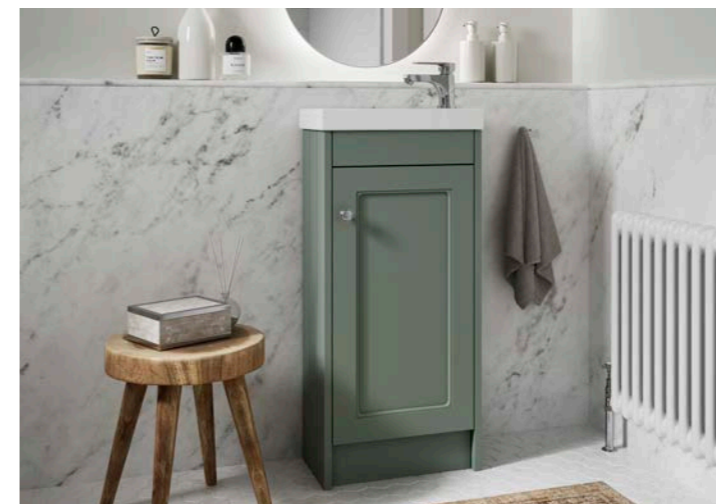

Buckland

Muted Green

Get the look

One Door Floor Standing Vanity 400

Complete the look

Truro 400 Vanity Basin

Monford Chrome Tap

Manorca Polished Chrome Handle

Pasco 450 Mirror