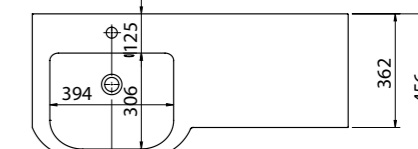

Derwent Cast Semi-Recessed Standard Depth Wing Basin

Designed to sit directly on to a 500 or 600 standard basin unit plus additional units up to an overall maximum length of 1000mm, 1200mm or 1500mm. Single tap hole and integrated type 3 overflow ring. Requires a slotted waste.

Product Finishes	Derwent Wing 1000 1006w x 456d x 23h (Requires 500mm basin unit)
White	Left Bowl - 373587
White	Right Bowl - 373588
Price	£400