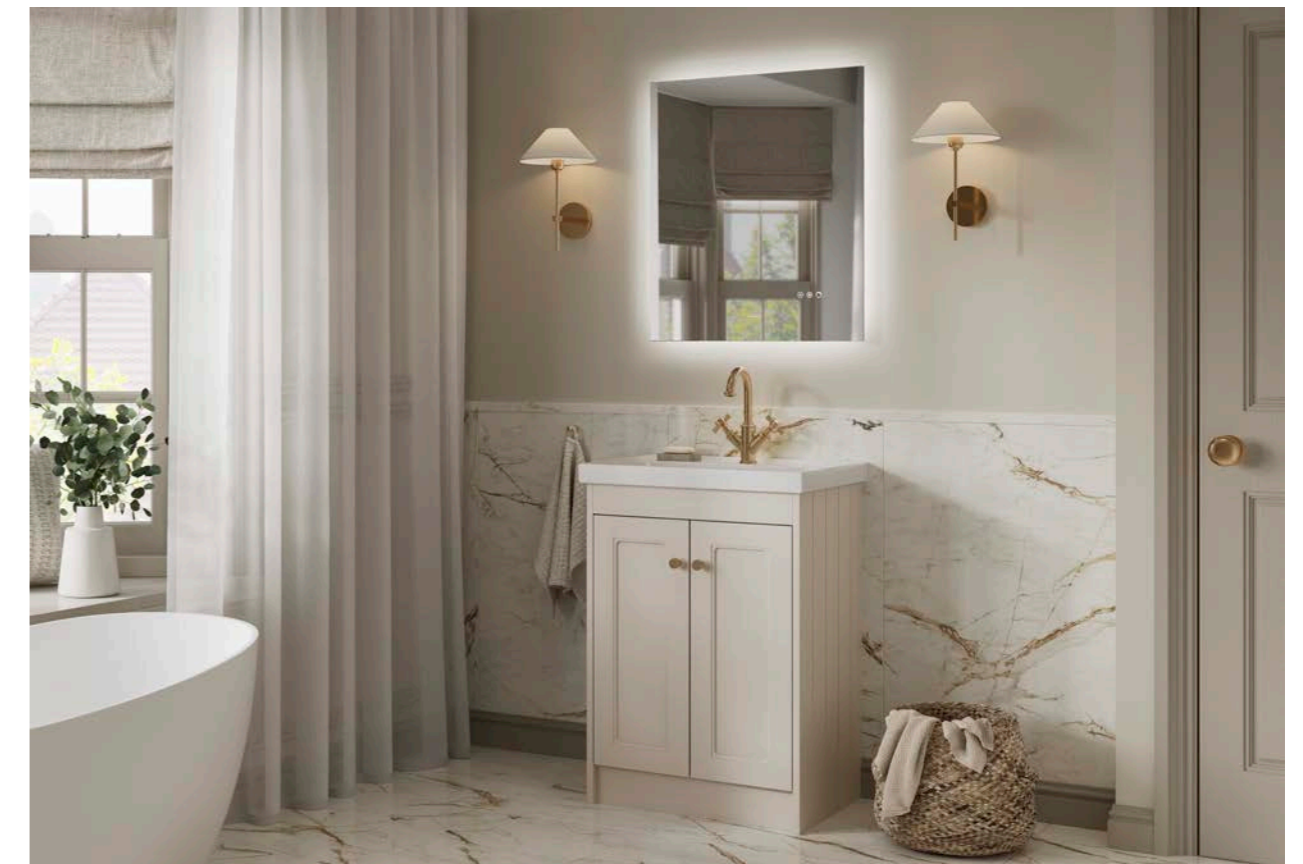

Complete the look

Eden 600 Vanity Basin
Hariton Brushed Brass Tap
Caldas Brushed Brass Handle
Tavora 600 Mirror