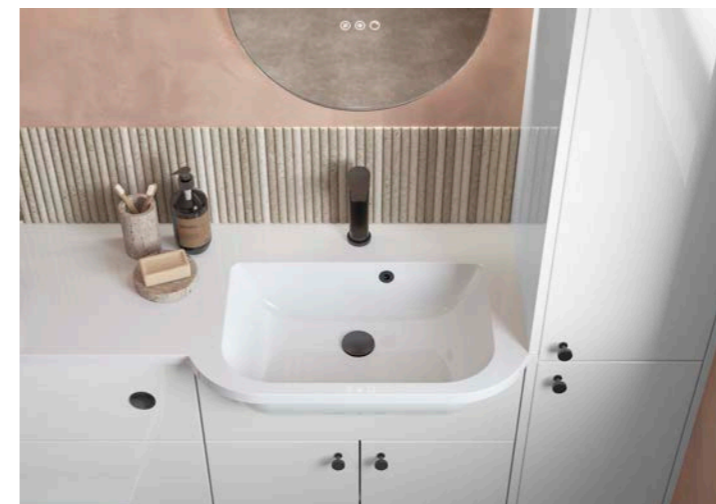

Bourton

Glossy White

Get the look
600 WC Unit
600 Basin Unit
300 High Rise Unit

Complete the look
Derwent 1242 RH Wing Basin
Glasbury Matt Black Tap
Caldas Matt Black Handle
Pasco 450 Mirror