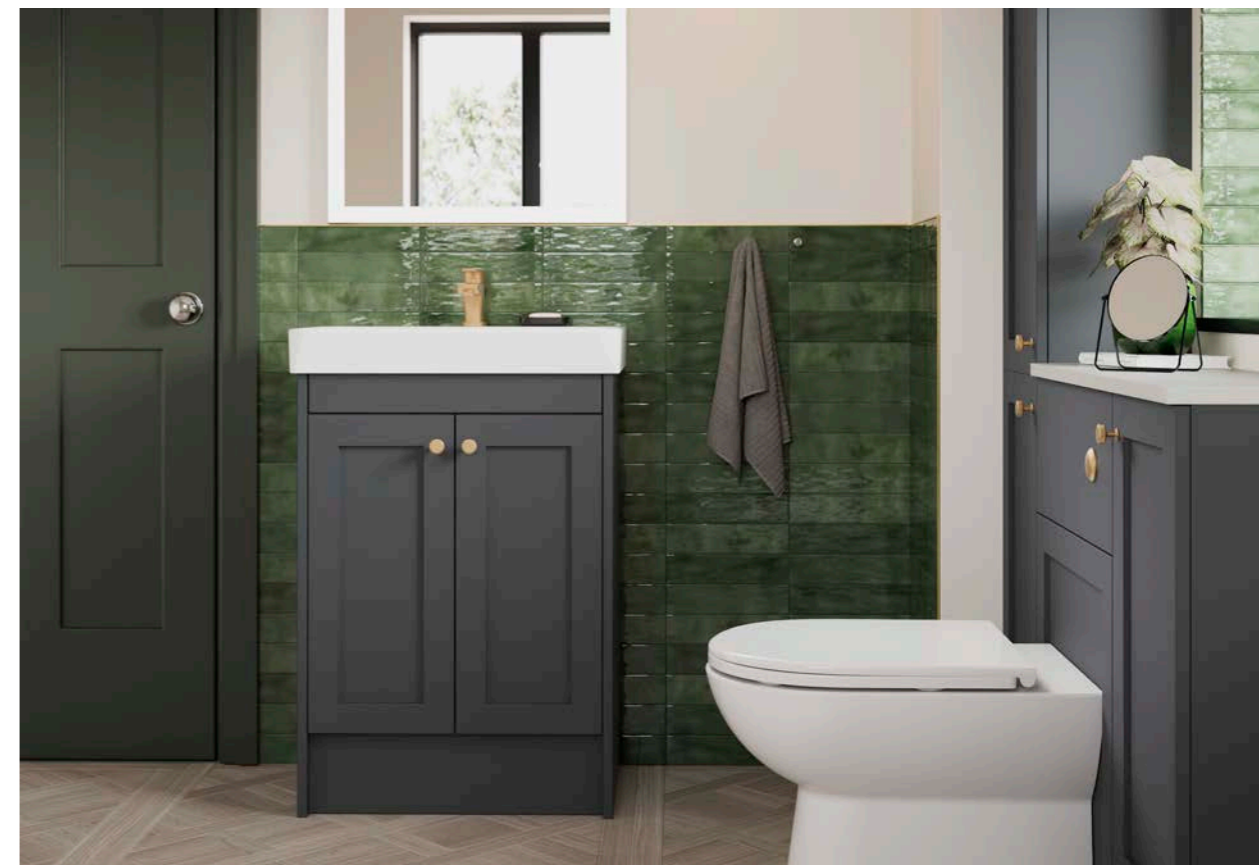

Winson

Muted Blue

Get the look

600 Two Drawer Wall Hung Vanity Unit
600 Base Unit
600 WC Unit
600 Base Unit
600 Wall Unit
600 Wall Unit
600 Wall Unit

Complete the look

Lavant 600 Vanity Basin
Marlow Chrome Tap
Halifax Oak Square Edged Worktop 20mm
Ortega Chrome Handle
Alcoa 600 Mirror