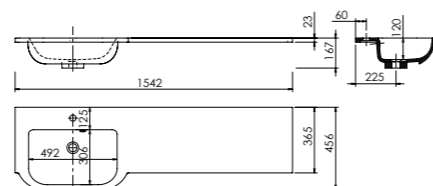

White Left Bowl - 373701
White Right Bowl - 373702

Price £440

Product Derwent Wing 1542
1542w x 456d x 23h
(Requires 600mm basin unit)

White Left Bowl - 373703
White Right Bowl - 373704

Price £470

Derwent Shoulder Cast Semi-Recessed Slimline Wing Basin