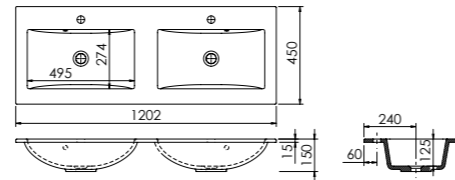

Product Finishes	Vada 600 600w x 450d x 15h
White	3186 (to fit Vanity 600)
Price	£260

Product Finishes	Vada 800 800w x 450d x 15h
White	3188 (to fit Vanity 800)
Price	£305

Product Finishes	Vada 1200 Double Bowl 1200w x 450d x 15h
White	3190 (to fit Vanity 1200)
Price	£455