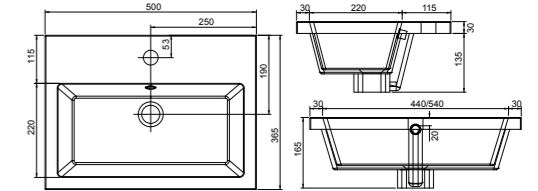

Derwent Shoulder Cast Semi-Recessed Standard Depth Wing Basin

Designed to sit directly on to a 500 or 600 standard basin unit plus additional units up to an overall maximum length of 1242mm or 1542mm. Single tap hole and integrated type 3 overflow ring. Requires a slotted waste.

Product Derwent 1242 Central Bowl
1242w x 376d x 23h
(Requires 600mm basin unit)

White Centre Bowl - 373718

Price £440

Product Derwent 1542 Central Bowl
1542w x 376d x 23h
(Requires 500mm basin unit)

White Centre Bowl - 373719

Price £470

Dart Cast Sit-In Basin

To sit in a 500 / 600mm standard basin unit. Single tap hole and integrated type 3 overflow ring. Requires a slotted waste.

Product Dart 500
500w x 365d x 30h

White 373583

Price £255

Product Dart 600
600w x 365d x 30h

White 373584

Price £260

Dart Cast Slimline Sit-In Basin

To sit in a 500 / 600mm slimline basin unit. Can be mounted with tap on LH or RH side. Single tap hole and integrated type 3 overflow ring. Requires a slotted waste.

Product Dart 500 Slimline
500w x 260d x 30h

White 373585

Price £255

Product Dart 600 Slimline
600w x 260d x 30h

White 373586

Price £260