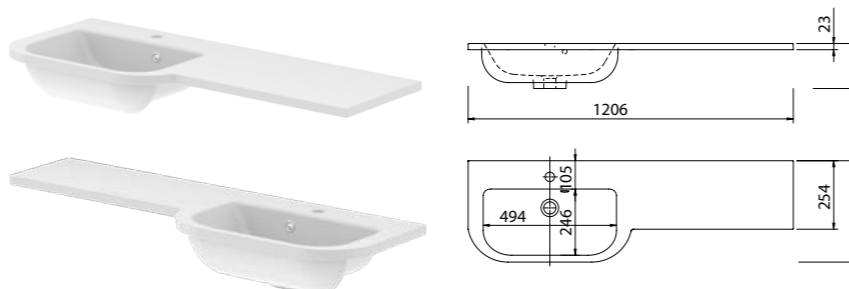

Product	Derwent Wing Slimline 1200
Finishes	1206w x 376d x 23h (Requires 600mm basin unit)
White	Left Bowl - 373577
White	Right Bowl - 373578
Price	£424