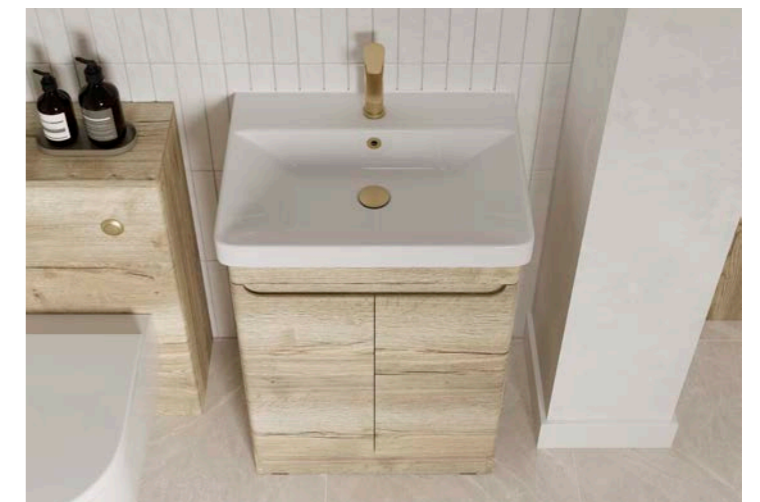

Get the look
Ellwood WC Unit
Byford Two Drawer Floor Standing Vanity 600

Complete the look
Abano 600 Vanity Basin
Glasbury Brushed Brass Tap
Lomas 600 Gold Mirror