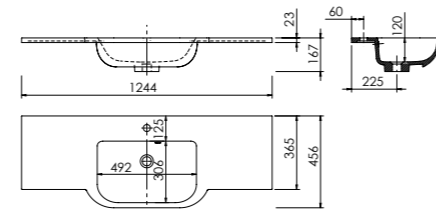

Derwent Shoulder Cast Semi-Recessed Standard Depth Wing Basin

Designed to sit directly on to a 500 or 600 standard basin unit plus additional units up to an overall maximum length of 1242mm or 1542mm. Single tap hole and integrated type 3 overflow ring. Requires a slotted waste.

Product Derwent 1242 Central Bowl
1242w x 376d x 23h
(Requires 600mm basin unit)

White Centre Bowl - 373718

Price £440