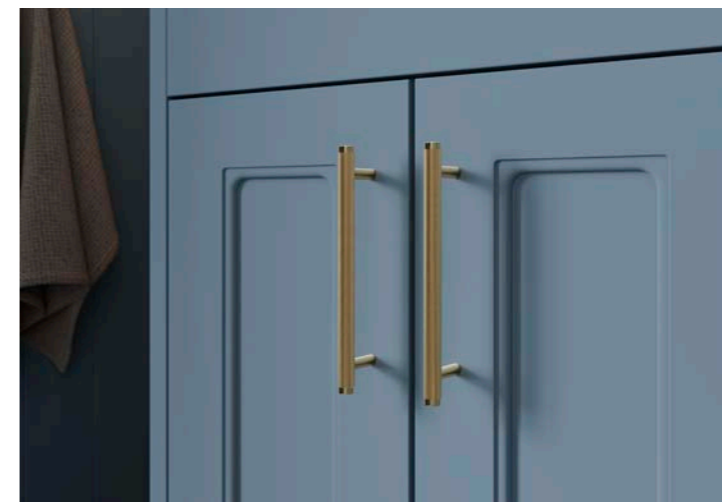

Buckland

Muted Blue

Get the look

Two Door Floor Standing Vanity 500
WC Unit 550

Complete the look

Eden 500 Vanity Basin
Harlton Brushed Brass Tap
Lambourne BTW Pan with Milton Seat
Brushed Brass Flush Button
Ortega Brushed Brass Handle
Ferla 500 Brushed Brass Mirror