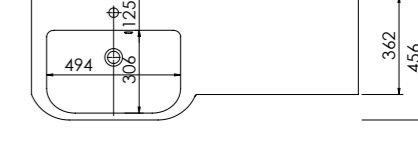

Product Finishes	Derwent Wing 1200 1206w x 456d x 23h (Requires 600mm basin unit)
White	Left Bowl - 373571
White	Right Bowl - 373572
Price	£440