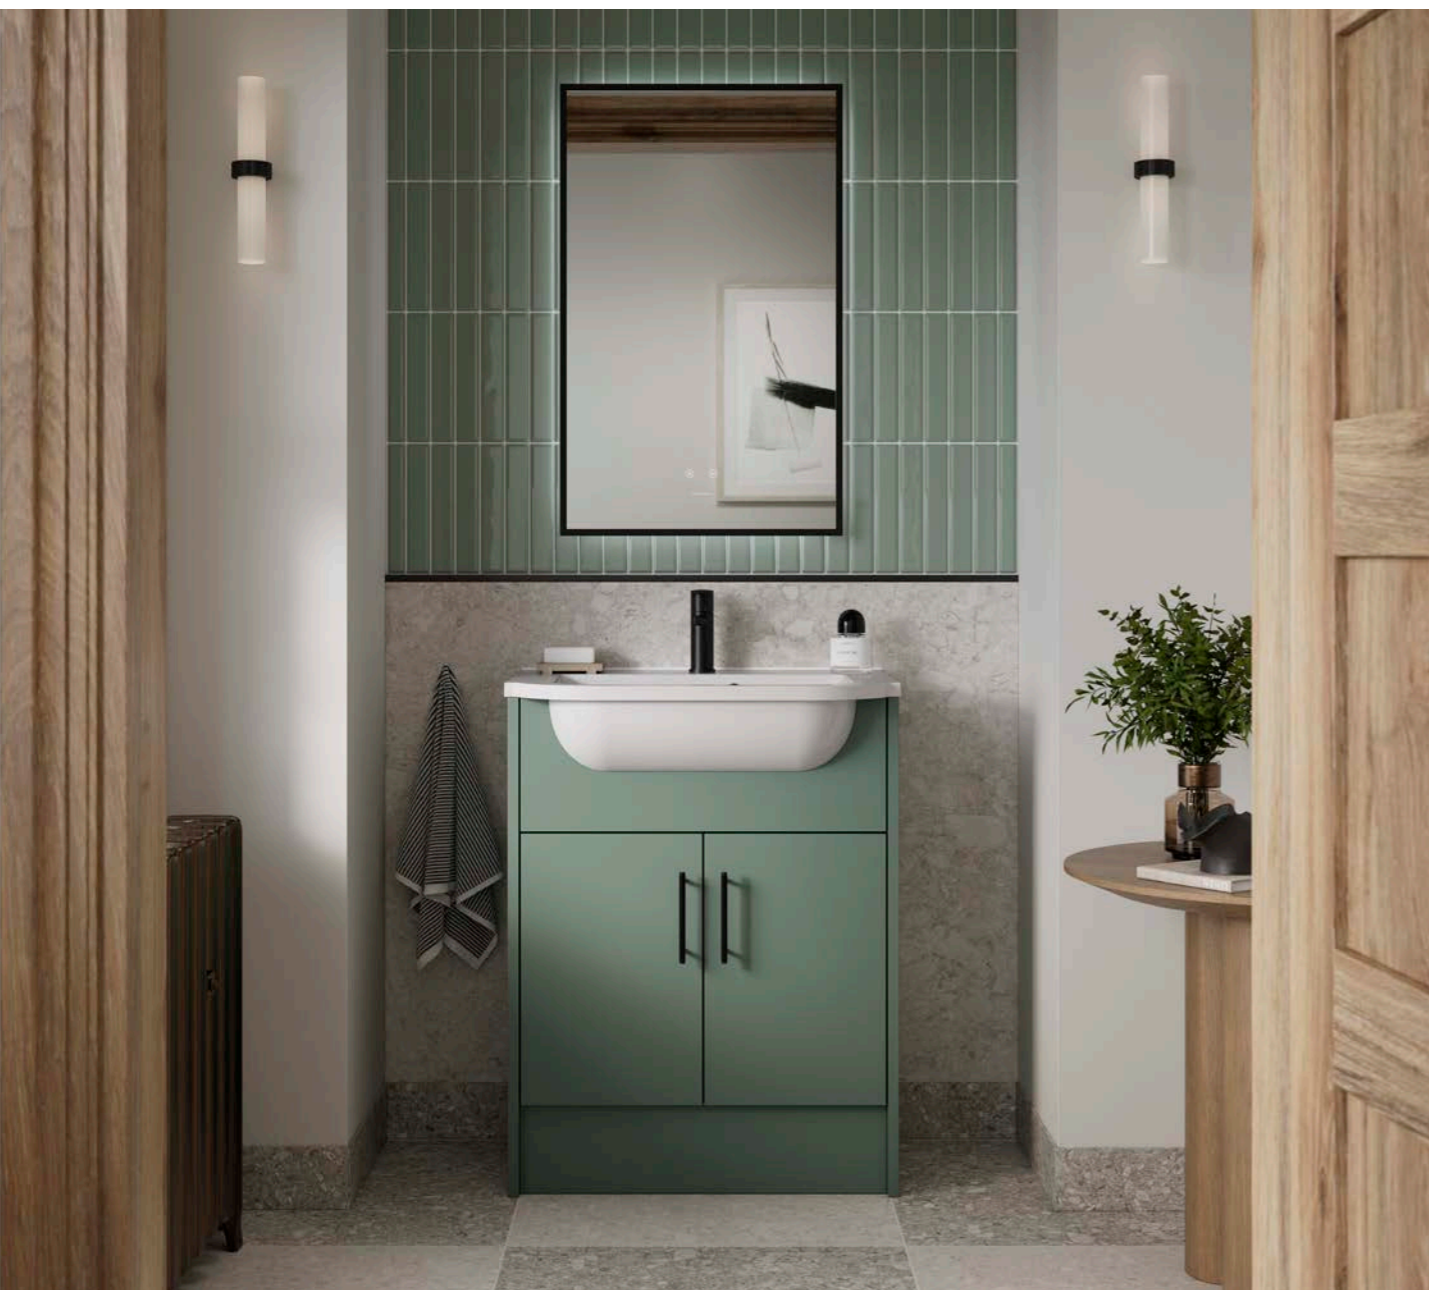

Bourton

Muted Green

Get the look
600 Two Door Floor Standing Vanity Unit

Complete the look
Derwent 642 Basin
Walton Matt Black Tap
Ortega Matt Black Handle
Ferla 500 Black Mirror