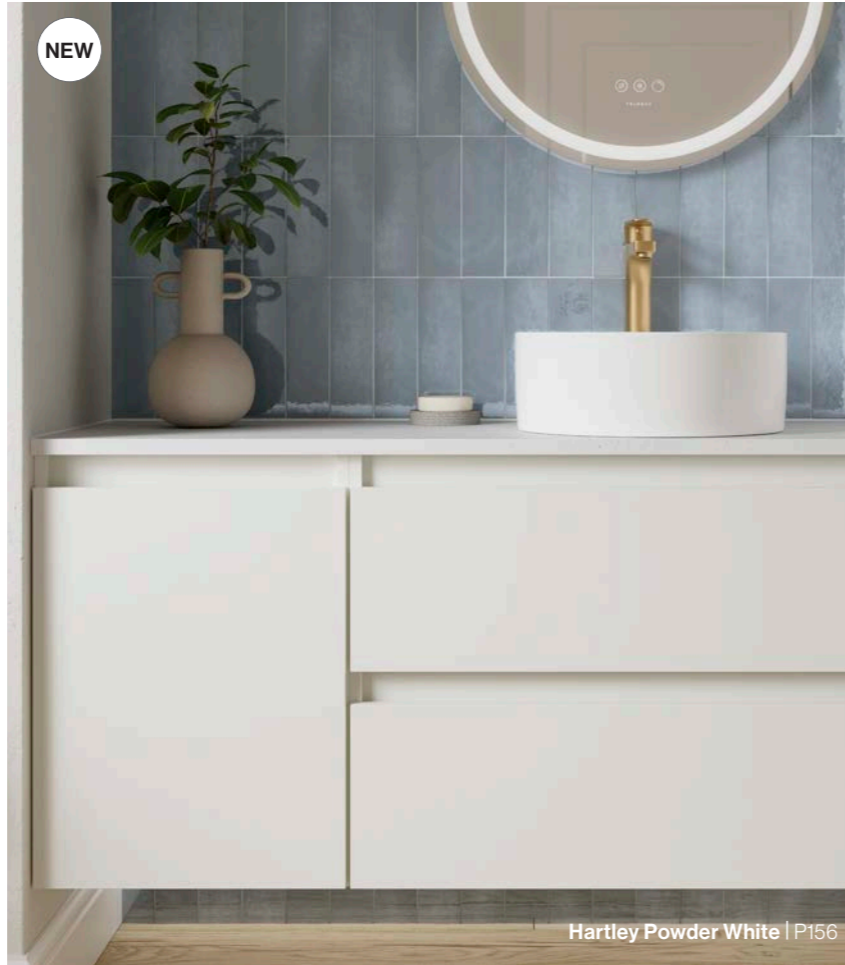

What's New

In Veldeau

More Ways to Design Hartley

Our most modular vanity collection becomes even more versatile with new additions to the **Hartley** range. Designed to give you complete design freedom, Hartley allows you to mix and match units to suit your space, creating a layout tailored precisely to your room.

With an extensive choice of unit sizes and configurations, the collection offers exceptional flexibility, making it easy to design anything from a compact arrangement to a generous run of furniture. The introduction of our new Powder White finish adds a fresh, crisp option, bringing a clean and timeless feel to any setting.

Discover the latest Hartley additions on [page 154](#).

New Finish Matt Stone

Understated and effortlessly versatile, **Matt Stone** brings a soft, contemporary warmth to our fitted furniture collection. Its smooth, muted tone creates a calm foundation that works beautifully in both modern and more classic interiors.

Now available across our **Bourton** and **Elmore** fitted furniture ranges, **Matt Stone** offers even greater freedom to personalise your space. Whether paired with bold brassware or subtle chrome details, it delivers a refined, cohesive look throughout the room.

Discover **Matt Stone** in **Bourton** on [page 24](#) and **Elmore** on [page 56](#).

New Handles Ponto & Feeno

Introduce a refined finishing detail with our new **Ponto** and **Feeno** handle designs. **Ponto** features a modern flat knob, offering a subtle, contemporary accent, while **Feeno** presents a slim bar profile for a clean, streamlined look.

Available in **Chrome**, **Matt Black** and **Brushed Brass**, both styles are designed to complement a wide range of furniture finishes and bathroom aesthetics. Whether adding contrast or creating a coordinated scheme, **Ponto** and **Feeno** provide a simple way to personalise your space.

Discover our new handle designs on [page 250](#).