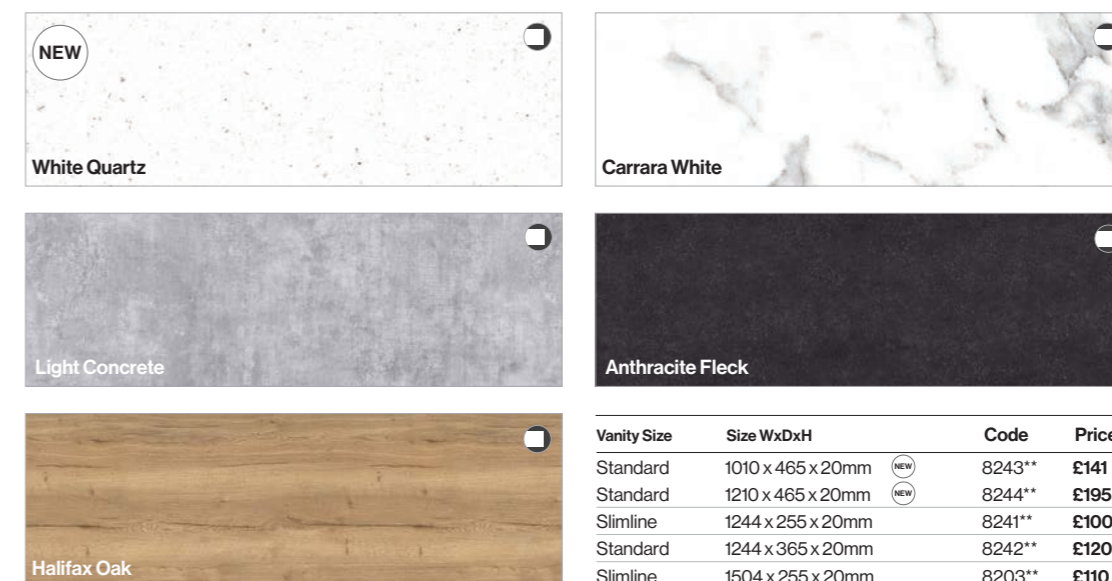

Hartley Powder White | P156

Worktops

Laminate and Solid Surface

KEY: Bullnose Square Edge Chamfered Edge

Bourton Evergreen | P28

Worktops Laminate Worktops - Square Edged

A high pressure laminate (HPL) is bonded to a solid particle board core to form these hard wearing worktops. Available in 22mm bullnose edge or 20mm square edge, both sealed on all surfaces and edges.