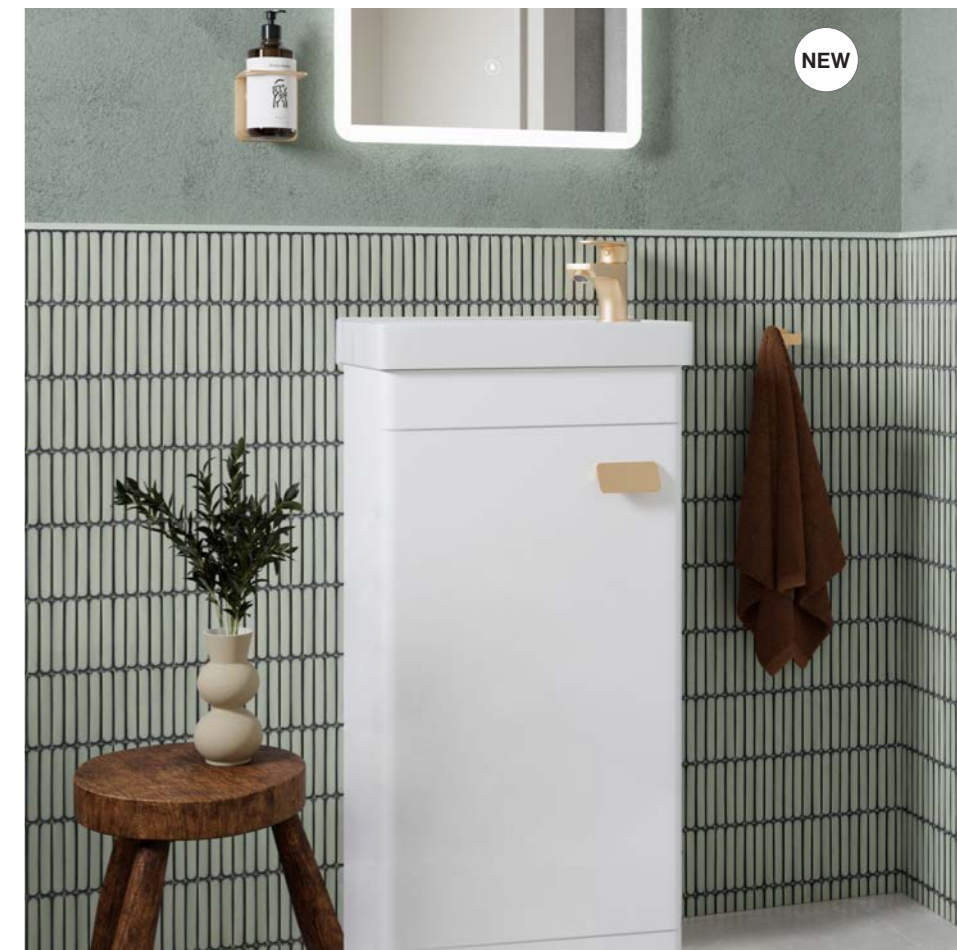

Hartley Powder White | P156

New Worktop Finishes Cast White Marble & White Quartz

Introduce a refined finishing touch with our new worktop options in **Cast White Marble** and **White Quartz**. Both designs bring a clean, contemporary aesthetic, elevating fitted furniture with a crisp, tailored edge.

The 15mm **Cast White Marble** solid surface offers a smooth, seamless appearance with a subtle marble effect, perfect for creating a calm, understated look. For a sharper profile, our **White Quartz** is available in a square edged 20mm style, delivering a bold, architectural finish with lasting durability.

Discover our new **worktop** finishes on [page 246](#).