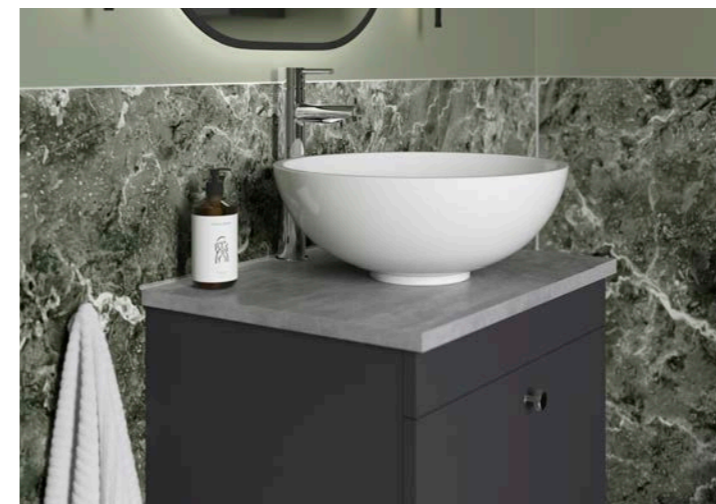

Aston

Matt Graphite

Get the look
600 One Drawer Wall Hung Vanity Unit
600 WC Unit
600 Wall Unit

Complete the look
Kennet Sit-On Basin
Walton Tall Chrome Tap
Hamble BTW Pan with Hyde Seat
Light Concrete Square Edge Worktop 20mm
Caldas Chrome Handle
Lomas 600 Black Mirror