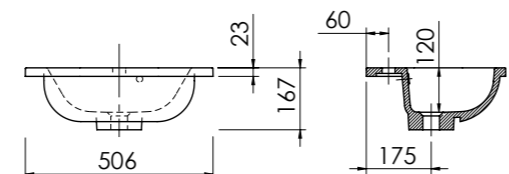

Product Finishes	Derwent Cast Slimline 500 506w x 376d x 23h
White	White (to fit 500 Slimline unit)
Price	£260