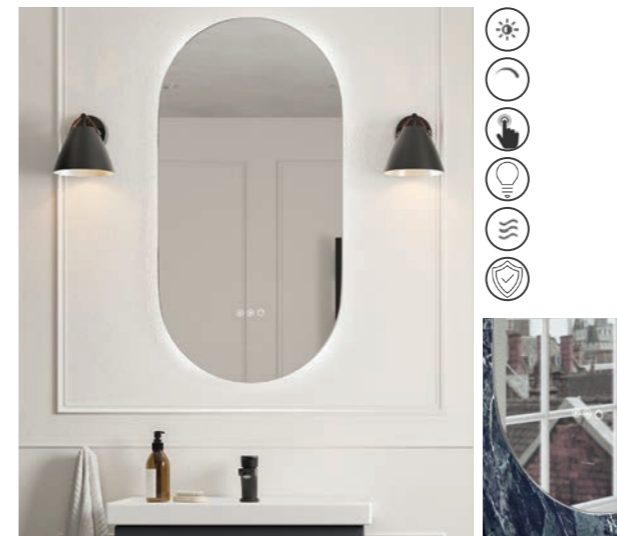

Pasco

A backlit LED mirror with pill shaped design. Energy-efficient heated demister pad. Touch sensitive controls, for demister, brightness and LED warmth. Mains power required.

450w x 900h	1815	£380