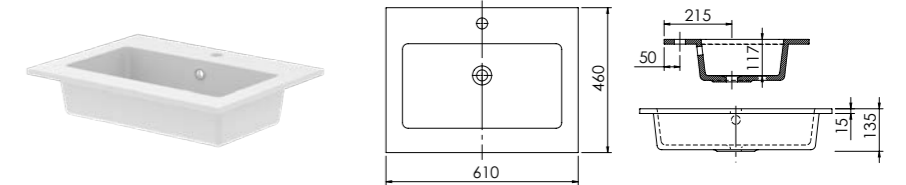

Product Finishes	Kenwyn 600 610w x 460d x 15h
White	373224 (to fit Vanity 600 Slim)
Price	£265

Product Finishes	Kenwyn 800 810w x 460d x 15h
White	373225 (to fit Vanity 800 Slim)
Price	£265

Kemble Ceramic Vanity Basin