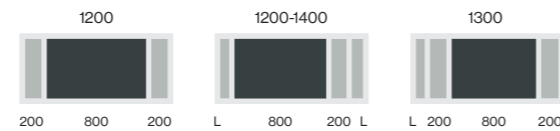

The 1410mm Kenwyn vanity basin is designed exclusively for the 800mm two-drawer unit, which provides the required structural support and internal configuration.

The basin can be cut down on either side using standard woodworking tools to suit additional units and create a continuous installation.

Configuration Shown:
1 x 800 Two Drawer Vanity, 2 x 200 One Drawer, 2 x L Shaped Scribing Panel

More Configuration Options...

Basin

Kenwyn Cast - White	1410 x 460 x 15mm	373235	£460