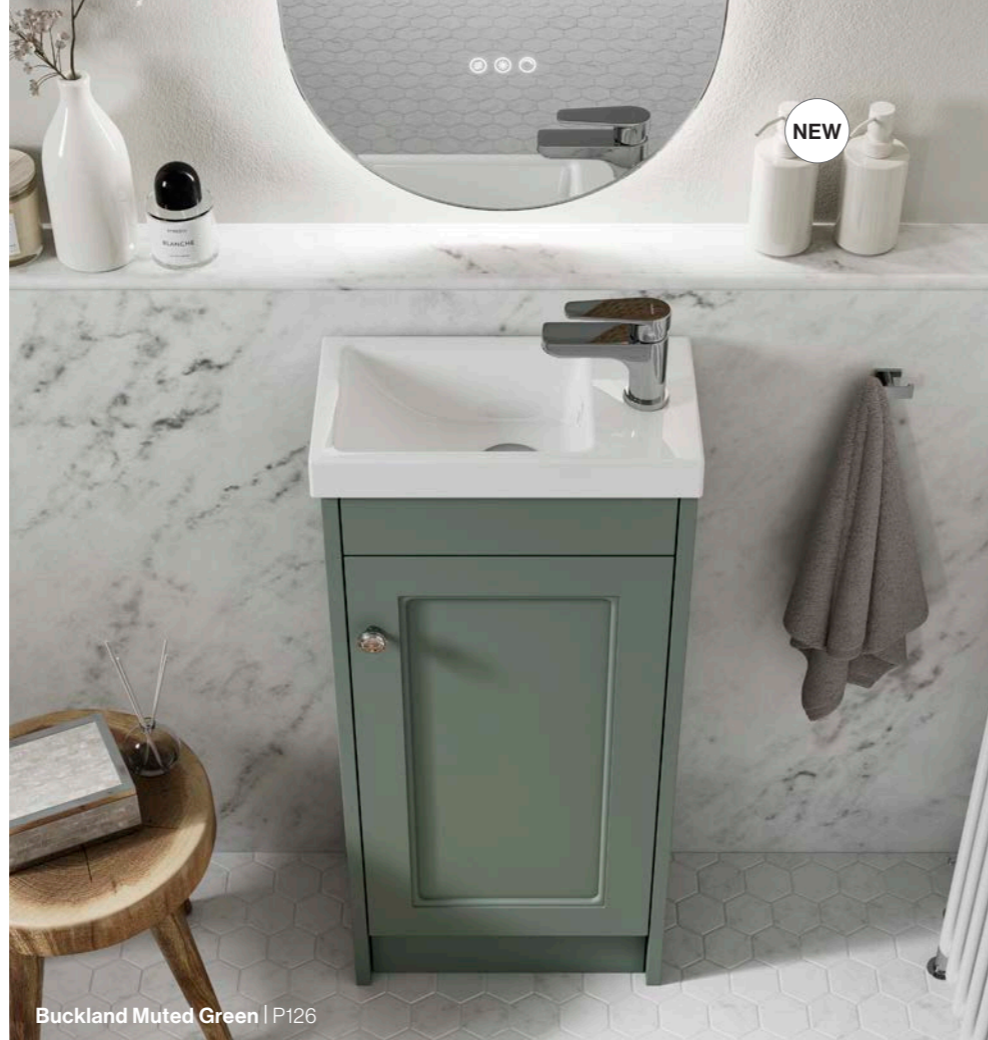

What's New

In Veldeau

New Buckland Traditional Vanity

Buckland introduces a beautifully crafted traditional vanity collection, designed to bring timeless character to the bathroom. Featuring classic proportions and framed detailing, each piece is floor standing, reinforcing its heritage inspired presence and creating a strong, furniture led aesthetic.

Colour matched to our fitted furniture finishes, **Buckland** can be used seamlessly alongside our fitted ranges to achieve a fully coordinated space. Whether styled as a standalone centrepiece or integrated within a larger layout, **Buckland** offers a considered way to design a traditional bathroom with confidence.

Discover **Buckland** on [page 120](#).

Buckland Muted Green | P126

New Mini Cloakroom Vanity Units

Two of our most popular vanity ranges, **Byford** and **Henbury**, now offer even more choice with the introduction of new mini cloakroom units. Created specifically for compact bathrooms and cloakrooms, these space saving designs deliver everyday practicality in a reduced footprint.

Available in **400mm** and **500mm** options, with both **wall hung** and **floor standing** styles, the range includes one and two door configurations to suit your layout. Each unit is designed to pair seamlessly with a coordinating ceramic basin, making it simple to achieve a balanced, cohesive look even in smaller spaces.

Discover the new mini cloakroom units in **Byford** on [page 132](#) and **Henbury** on [page 172](#).