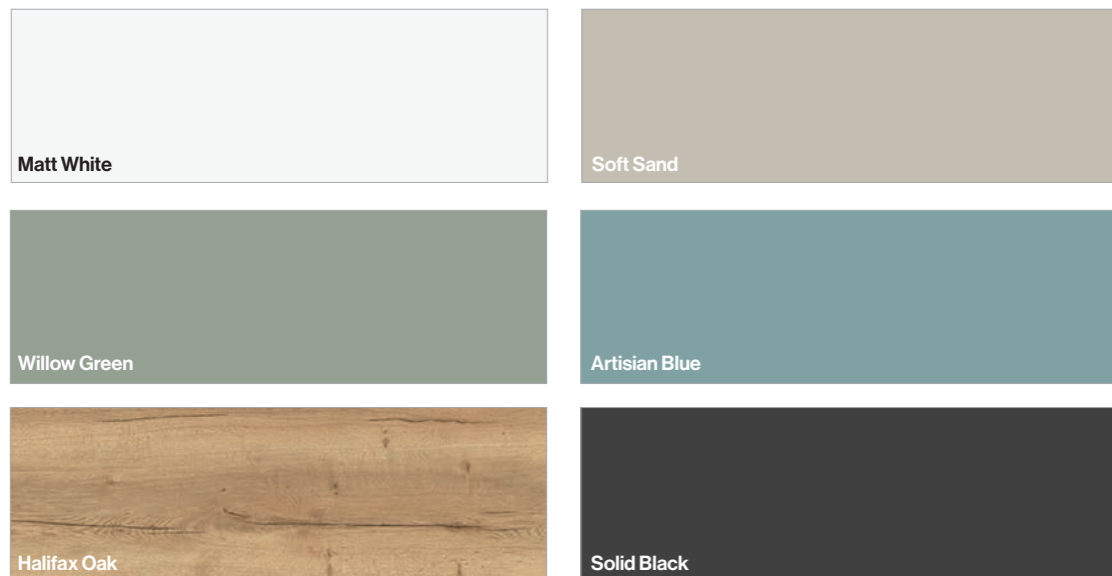

Artisan Blue

19

Halifax Oak

52

Solid Black

Henbury Complete the look..

Choose a worktop

For sit-on bowls, choose our Compact HPL or square-edged laminate worktops for a sleek, modern finish.