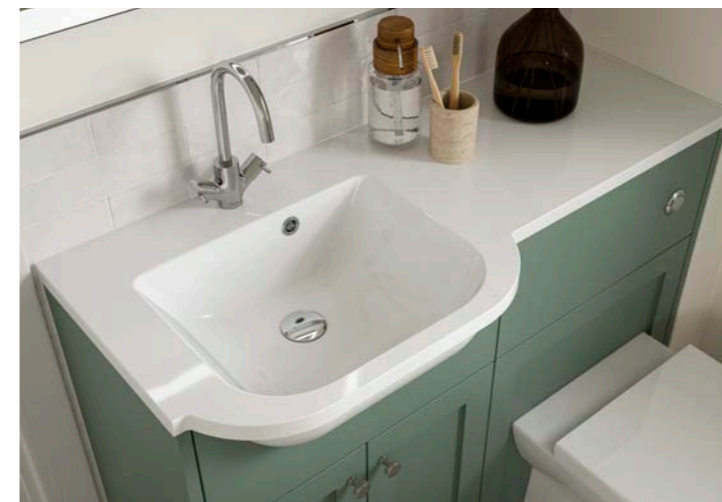

Get the look
500 Basin Unit
500 WC Unit

Complete the look
Derwent 1042 LH Wing Basin
Purley Chrome Tap
Wenning BTW Pan with Hyde Seat
Caldas Chrome Handle
Atico 600 Mirror