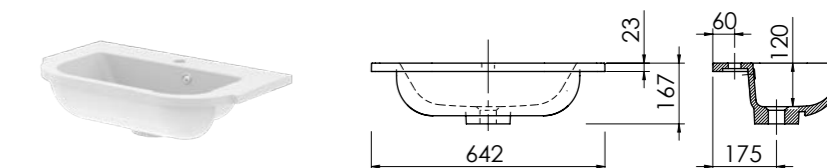

Product	Derwent Cast Slimline 642
Finishes	642w x 376d x 23h
White	373711 (to fit 600 Slimline unit)
Price	£275