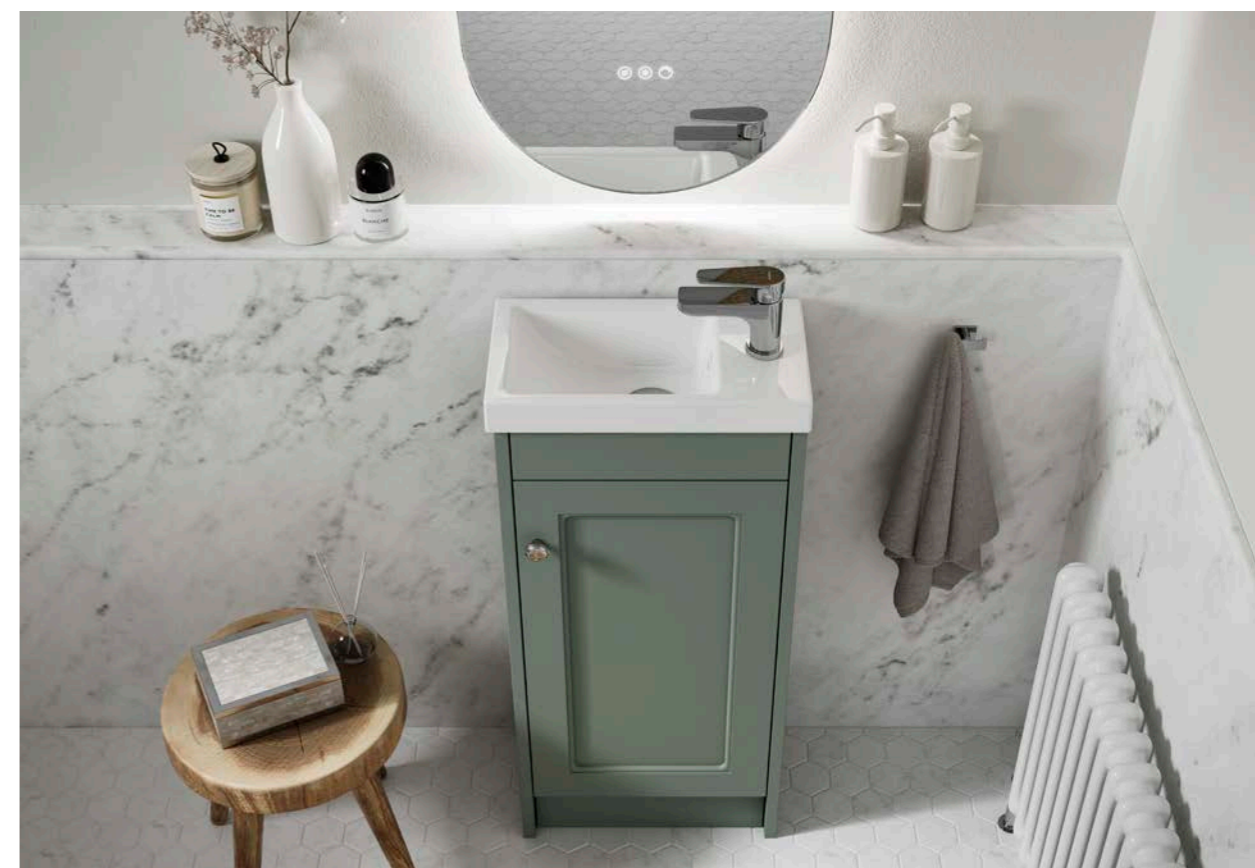

Buckland

Muted Green

Get the look

One Door Floor Standing Vanity 400

Complete the look

Truro 400 Vanity Basin

Monford Chrome Tap

Manorca Polished Chrome Handle

Pasco 450 Mirror