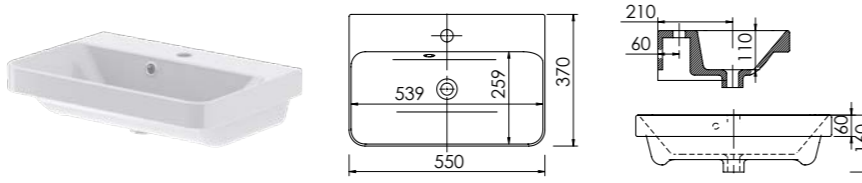

Product Finishes	Abano 500 500w x 280d x 60h
White	8964 (to fit Vanity 500 Cloakroom)
Price	£125

Product Finishes	Abano 550 Slim 550w x 370d x 60h
White	8944 (to fit Vanity 550 slim)
Price	£160

Product Finishes	Abano 700 Slim 700w x 370d x 60h
White	8945 (to fit Vanity 700 slim)
Price	£190