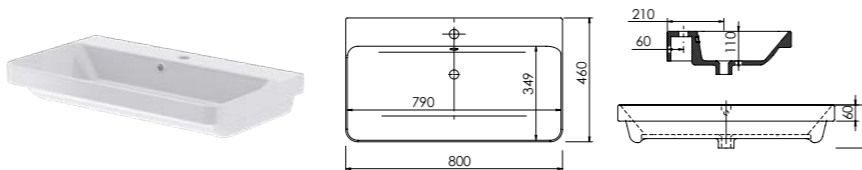

Product Finishes	Abano 800 800w x 460d x 60h
White	8947 (to fit Vanity 800)
Price	£275