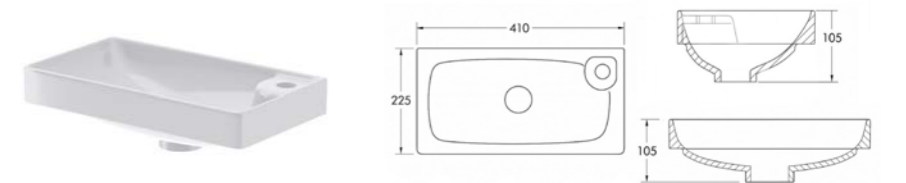

Kemble Ceramic Vanity Basin

Suitable for Byford & Henbury Cloakroom Units. No Overflow. Requires an unslotted waste, freeflow recommended.

Product Finishes	Kemble 400 400w x 220d x 15h
White	8968 (to fit Vanity 400 Slim)
Price	£82