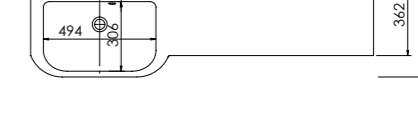

Product Finishes	Derwent Wing 1500 1506w x 456d x 23h (Requires 600mm basin unit)
White	Left Bowl - 373573
White	Right Bowl - 373574
Price	£470