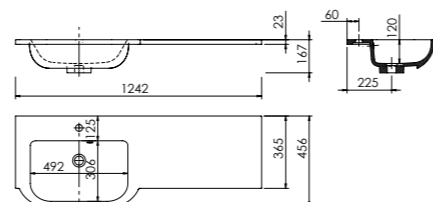

Product Derwent Wing 1242
1242w x 456d x 23h
(Requires 600mm basin unit)

White Left Bowl - 373701
White Right Bowl - 373702

Price £440