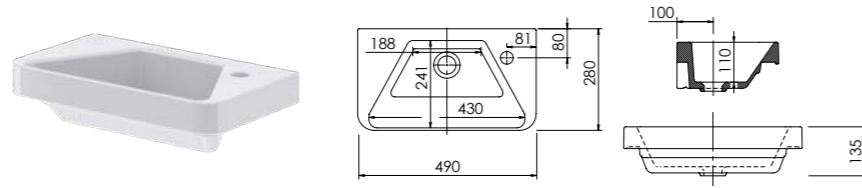

Product Finishes	Abano 500 500w x 280d x 60h
White	8964 (to fit Vanity 500 Cloakroom)
Price	£125

Product Finishes	Abano 550 Slim 550w x 370d x 60h
White	8944 (to fit Vanity 550 slim)
Price	£160

Product Finishes	Abano 700 Slim 700w x 370d x 60h
White	8945 (to fit Vanity 700 slim)
Price	£190