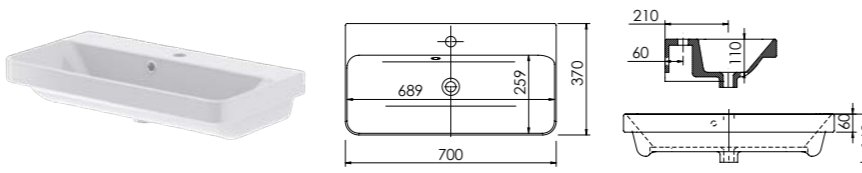

Product Finishes	Abano 500 500w x 280d x 60h
White	8964 (to fit Vanity 500 Cloakroom)
Price	£125

Product Finishes	Abano 550 Slim 550w x 370d x 60h
White	8944 (to fit Vanity 550 slim)
Price	£160

Product Finishes	Abano 700 Slim 700w x 370d x 60h
White	8945 (to fit Vanity 700 slim)
Price	£190