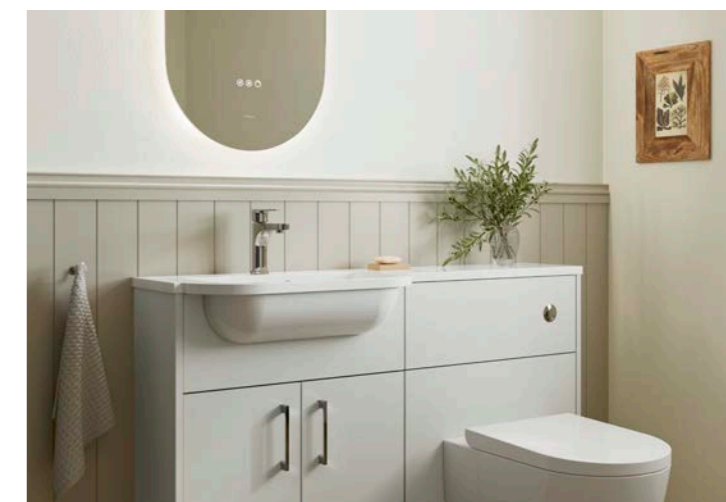

Get the look
600 Basin Unit Slim
600 WC Unit Slim

Complete the look
Derwent 1242 LH Wing Basin Slim
Glasbury Chrome Tap
Hamble BTW Pan with Hyde Seat
Apalo Polished Chrome Handle
Pasco 450 Mirror