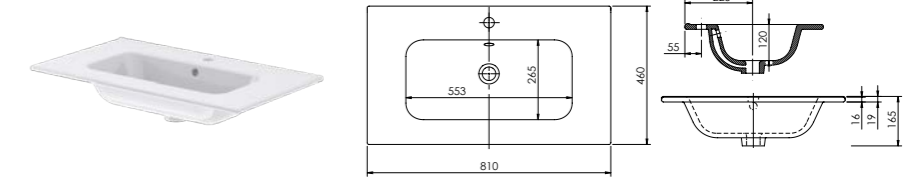

Product Finishes	Henley 800 810w x 460d x 15h
White	8955 (to fit Vanity 800)
Price	£244