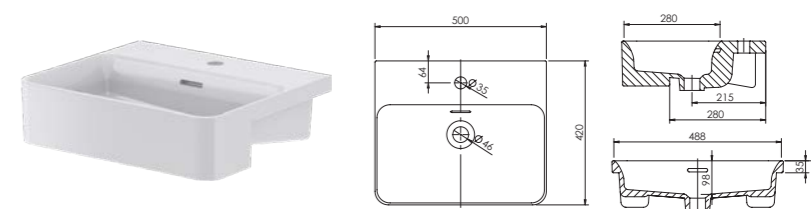

Basins

Semi-Recessed Basin | Sit-In Basin | Sit-On Basin

Hamble Ceramic Semi-Recessed Basin

Designed to be used with a worktop on a 500mm or 600mm standard or slimline basin unit. Single tap hole and integrated type 3 overflow ring. Requires a slotted waste.

Product	Hamble	NEW
Finishes	500w x 420d x 35h mm	
White	897201 (Minimum 500 basin unit required.)	
Price	£230	

Ryedale Ceramic Semi-Recessed Basin

Designed to be used with a worktop on a 500mm or 600mm standard or slimline basin unit. Single tap hole and integrated type 3 overflow ring. Requires a slotted waste.

Product	Ryedale	NEW
Finishes	495w x 330d x 12h mm	
White	897301	
Price	£255	

Cherwell Ceramic Semi-Recessed Basin

Designed to be used with a worktop on a 500mm or 600mm standard or slimline basin unit. Single tap hole and integrated type 3 overflow ring. Requires a slotted waste.

Product	Cherwell	
Finishes	500w x 300d x 35h	
White	892501 (Minimum 500 basin unit required.)	
Price	£270	

Wenning Ceramic Semi-Recessed Basin

Designed to be used with a worktop on a 600mm standard basin unit. Single tap hole and integrated type 3 overflow ring. Requires a slotted waste.

Product	Wenning	
Finishes	560w x 430d x 45h	
White	890501	
Price	£165