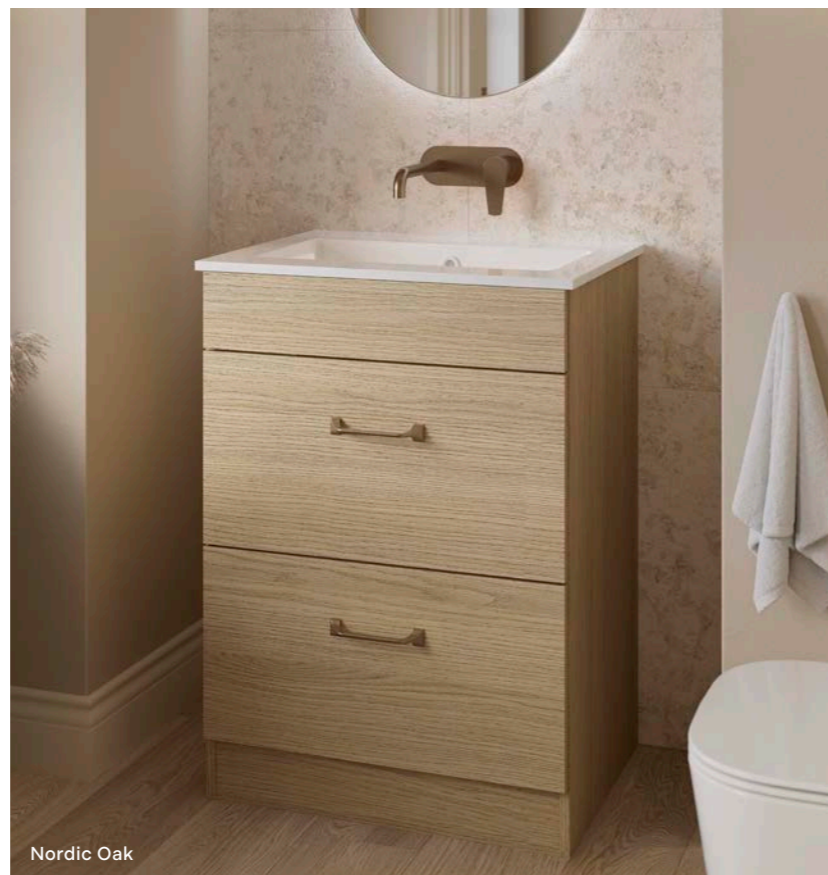

NEW Nordic Oak

A light wood finish used to bring ease and openness to a clean, modern layout.

Room includes: Serrenti 600 White Vanity NTH Basin, Busca Wall Mounted Brushed Bronze Tap, Daytona WH Pan with Borden Seat, Mirante Brushed Bronze Bar Handles and Camino 500 Mirror.