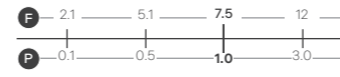

## Melfi Basin Tap

Reach: 113mm  
 Size: 54w x 147h x 151d mm  
 Cartridge Type: Ceramic Disc  
 Waste Type: Colour matched round slotted click waste

**Chrome**  
1101CHR £140