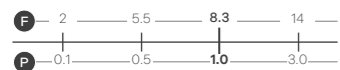

## Fiera Basin Tap

Reach: 115mm  
 Size: 35w x 180h x 148d mm  
 Cartridge Type: Ceramic Disc  
 Waste Type: Colour matched round slotted click waste

**Chrome**  
1141CHR £323

**Matt Black**  
1141MBK £435