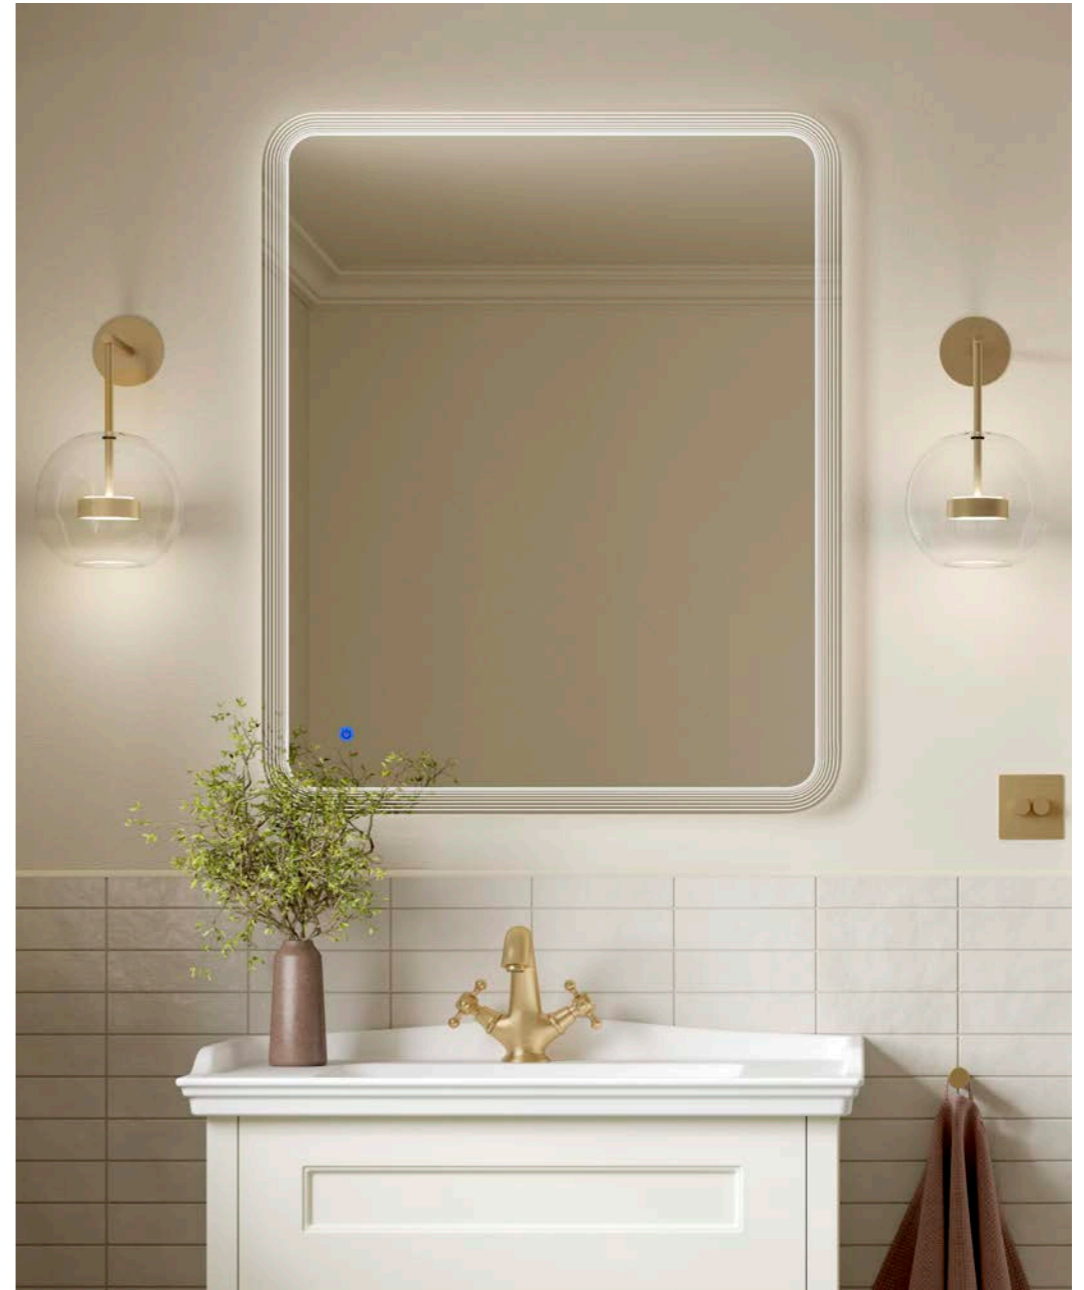

Lixa

Effortlessly elegant, Lixa delivers timeless clarity.

A backlit LED mirror with gently rounded corners and an etched glass edge that adds subtle refinement to any bathroom. Featuring touch control and a cool white LED glow.

Size	Code	Price
740w x 30d x 900h mm	3370	£540
1000w x 30d x 900h mm	3371	£640
1200w x 30d x 900h mm	3372	£780

Key Features	
Control	One button touch
Lighting	LED
Demister	Yes