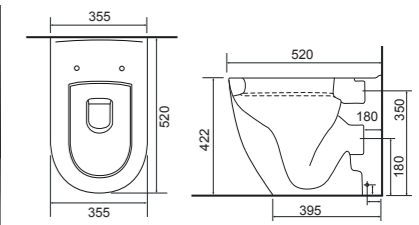

Daytona - Rimless

Daytona BTW Rimless Pan with Borden Seat Supplied with Chrome hinges, see more Type 1 hinges on [page 295](#). **36.9322.01** £475