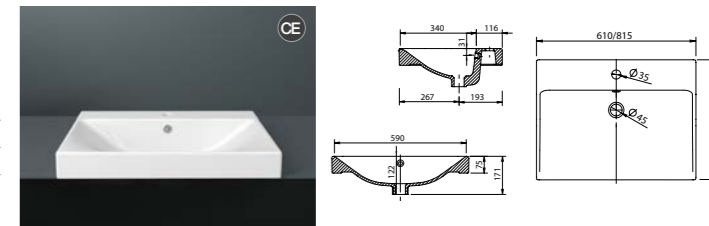

Panama - Standard

White. Ceramic. One tap hole. Integrated Overflow. Supplied with Chrome overflow ring, see more Type 3 overflow rings on [page 282](#).

		Code	Price	Suitable Vanity Sizes
Standard	610w x 460d x 170h mm	9315	£365	600mm Standard
Standard	815w x 465d x 175h mm	9316	£465	800mm Standard

Orani/Vanity Basin
Gloss - Cast Marble