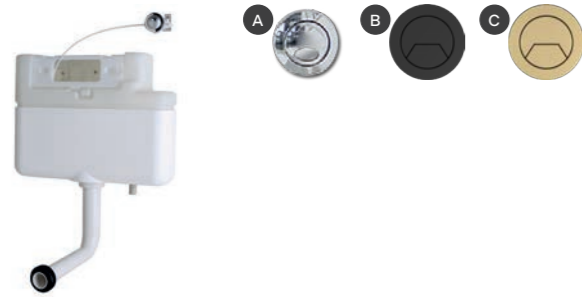

WC Cisterns

Calypso Concealed Cistern

Cable flush cistern with Chrome push button, designed for front or top access. Dual flush system with 6-liter or 4-liter flush, bottom inlet and insulated jacket for noise reduction. WRAS approved. Suitable for 500, 600 and 700 standard and slimline WC carcasses.

Size: 460w x 127d x 340h mm

A - Chrome - Push Button	40w mm	3105	£165

Compatible push buttons:

B - Matt Black - Push Button	48mm	7222	£52
C - Brushed Gold - Push Button	48mm	7223	£52