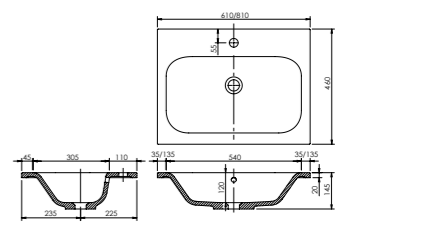

Orani

White. Cast Marble. External Overflow. Supplied with Chrome overflow ring, see more Type 1 overflow rings on page 282.

		Code		Price	Suitable Vanity Sizes
		NTH	1TH		
Standard - Gloss	610w x 460d x 145h mm	9340	9240	£250	600mm
Standard - Matt	610w x 460d x 145h mm	9341	9241	£275	600mm
Standard - Gloss	810w x 460d x 145h mm	9342	9242	£290	800mm
Standard - Matt	810w x 460d x 145h mm	9343	9243	£320	800mm