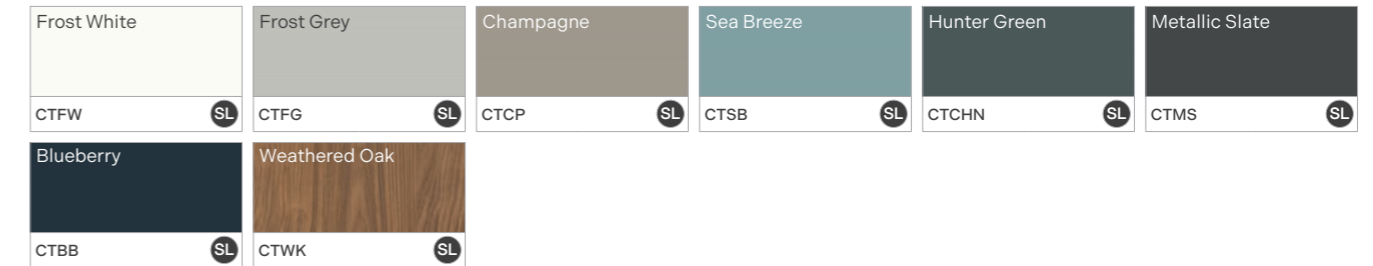

Vanity Furniture Colour Swatches

Aurelia

Brenta

Charlbury

Chelworth

Fiora **NEW**

Diamante

Levanto

Minori

Petra

Sora

Tesima

Ultimo

Valor

Veneto

Vanity to Match Fitted Colour Swatches

Bowland

Brecon

Cheviot

Chiltern

Dartmoor

Kentmere

DOOR STYLE KEY:
SH Shaker Style
SL Slab Style

CARCASS:
All vanity to match fitted units feature a grey linen carcass, except for the Pentland collection, which comes with a natural oak carcass.

All colours where possible, are true representation of our products. However, some colours and finishes may vary due to print and screen variations.