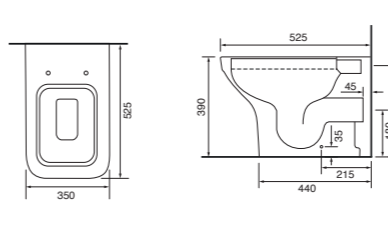

Denver

Denver BTW Pan with Kempsey Seat. Supplied with Chrome hinges that are not interchangeable **36.9076.02** £585