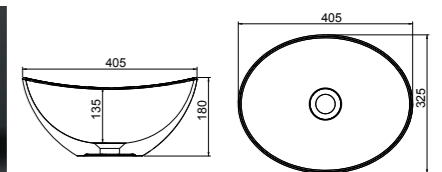

Fremont

Black/White. Ceramic. No tap hole. No Overflow. We recommend using our free flowing unslotted waste with this basin, see [page 289](#).

	Code	Price
405w x 325d x 180h mm	9114	£415