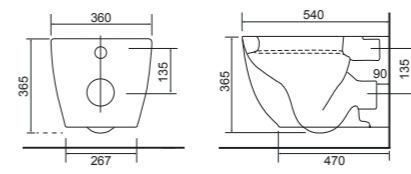

Back To Wall WC Sets

All Calypso WC's include a high quality seat with lift-off functionality, soft-close operation, and secure top-fix fittings as standard.

Madison

Madison BTW Pan with Beechworth Seat. Supplied with Chrome hinges that are not interchangeable **36.9161.01** £420

Michigan - Rimless

Michigan BTW Rimless Pan with Collerina seat. Supplied with Chrome hinges, see more Type 1 hinges on **page 295**. **36.9304.01** £520

Georgia with Wentworth Coloured Seat

Supplied with Chrome hinges that are not interchangeable

○ Cotton White	36.9170.02	£560	● Slate	36.9170.06	£560
● Portland Stone	36.9170.11	£560	● Maritime Blue	36.9170.07	£560
● Shale	36.9170.04	£560	● Chateau Green	36.9170.08	£560
● Lagoon Mist	36.9170.05	£560			

Close Coupled WC Sets

All Calypso WC's include a high quality seat with lift-off functionality, soft-close operation, and secure top-fix fittings as standard.

Charlotte

Charlotte CC Pan & Cistern with Temora Seat. Supplied with Chrome hinges, see more Type 1 hinges on **page 295**. **36.9111.01** £910

Cleveland Rimless

Cleveland CC Rimless Pan & Cistern with Ballina Seat. Supplied with Chrome hinges, see more Type 2 hinges on **page 295**. **36.9180.01** £728

Cleveland Comfort Height

Cleveland CC Comfort Height Rimless Pan & Cistern with Ballina Seat. Supplied with Chrome hinges, see more Type 2 hinges on **page 295**. **36.9182.01** £760

Wall Hung WC Sets

All Calypso WC's include a high quality seat with lift-off functionality, soft-close operation, and secure top-fix fittings as standard.

Daytona

Daytona Wall Hung Rimless Pan with Borden Seat. Supplied with Chrome hinges, see more Type 1 hinges on **page 295**. **36.9323.01** £475

Riverdale