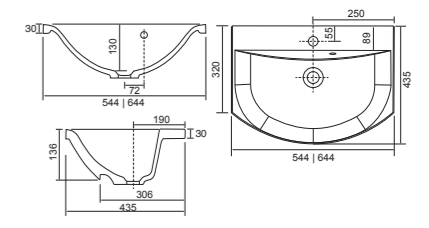

ART Shoulder

White. Cast Marble. One tap hole. Integrated Overflow. Supplied with Chrome overflow ring, see more Type 2 / Type 3 overflow rings on page 282.

		Code	Price	Suitable Basin/Base Carcass Sizes
Standard	544w x 435d x 30h mm	37.3852	£360	500mm Standard
Standard	644w x 435d x 30h mm	37.3853	£400	600mm Standard