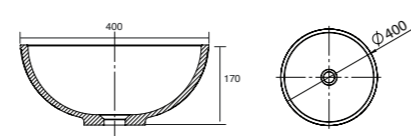

Vinci

Matt White. Cast Marble. No tap hole. No Overflow. We recommend using our free flowing unslotted waste with this basin, see [page 289](#).

	Code	Price
400w x 400d x 170h mm	3689	£328