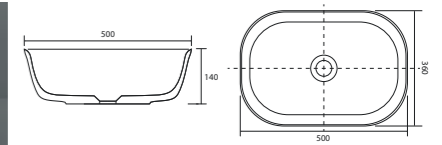

Dakota

White. Ceramic. No tap hole. No Overflow. We recommend using our free flowing unslotted waste with this basin, see [page 289](#).

	Code	Price
500w x 355d x 145h mm	9294	£159