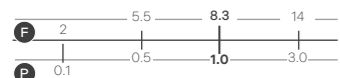

Aquila Basin Tap

Reach: 121mm
Size: 35w x 151h x 152d mm
Cartridge Type: Ceramic Disc
Waste Type: Colour matched round slotted click waste

Chrome
1144CHR £240