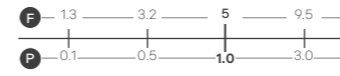

Lori Basin Tap

Reach: 105.5mm
Size: 48w x 144h x 160d mm
Cartridge Type: Ceramic Disc
Waste Type: Colour matched round slotted click waste

Chrome
1112CHR £185