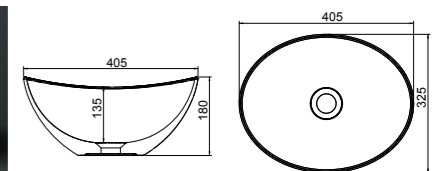

Fremont

White. Ceramic. No tap hole. No Overflow. We recommend using our free flowing unslotted waste with this basin, see [page 289](#).

	Code	Price
405w x 325d x 180h mm	9113	£210