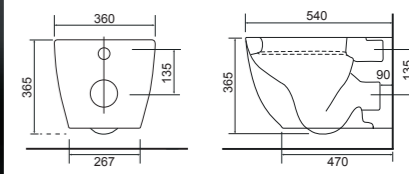

Aurora

Aurora Wall Hung Rimless Pan with Collerina Seat. Supplied with Chrome hinges that are not interchangeable. **36.9329.01** £470

Aurora

Aurora Wall Hung Rimless Pan with Ballina Seat. Supplied with Chrome hinges, see more Type 1 hinges on **page 295**. **36.9329.02** £470