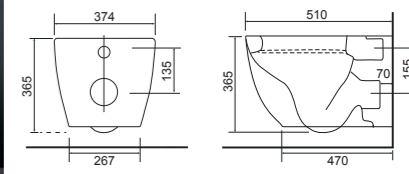

Daytona

Daytona Wall Hung Rimless Pan with Borden Seat. Supplied with Chrome hinges, see more Type 1 hinges on **page 295**. **36.9323.01** £475

Riverdale

Riverdale Wall Hung Rimless Pan with Collerina Seat. Supplied with Chrome hinges, see more Type 1 hinges on **page 295**. **36.9326.01** £495