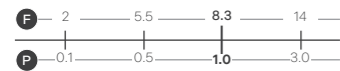

Eula Basin Tap

Reach: 111mm
Size: 54w x 180h x 150d mm
Cartridge Type: Mono Lever
Waste Type: Colour matched round slotted click waste

Chrome
1126CHR £155