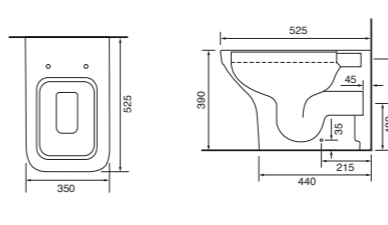

Denver

Denver BTW Pan with Casula Seat. Supplied with Chrome hinges, see more Type 1 hinges on [page 295](#). **36.9076.01** £575