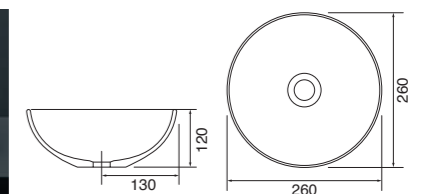

Tucson

White. Ceramic. No tap hole. No Overflow. We recommend using our free flowing unslotted waste with this basin, see [page 289](#).

	Code	Price
260w x 260d x 120h mm	9169	£210