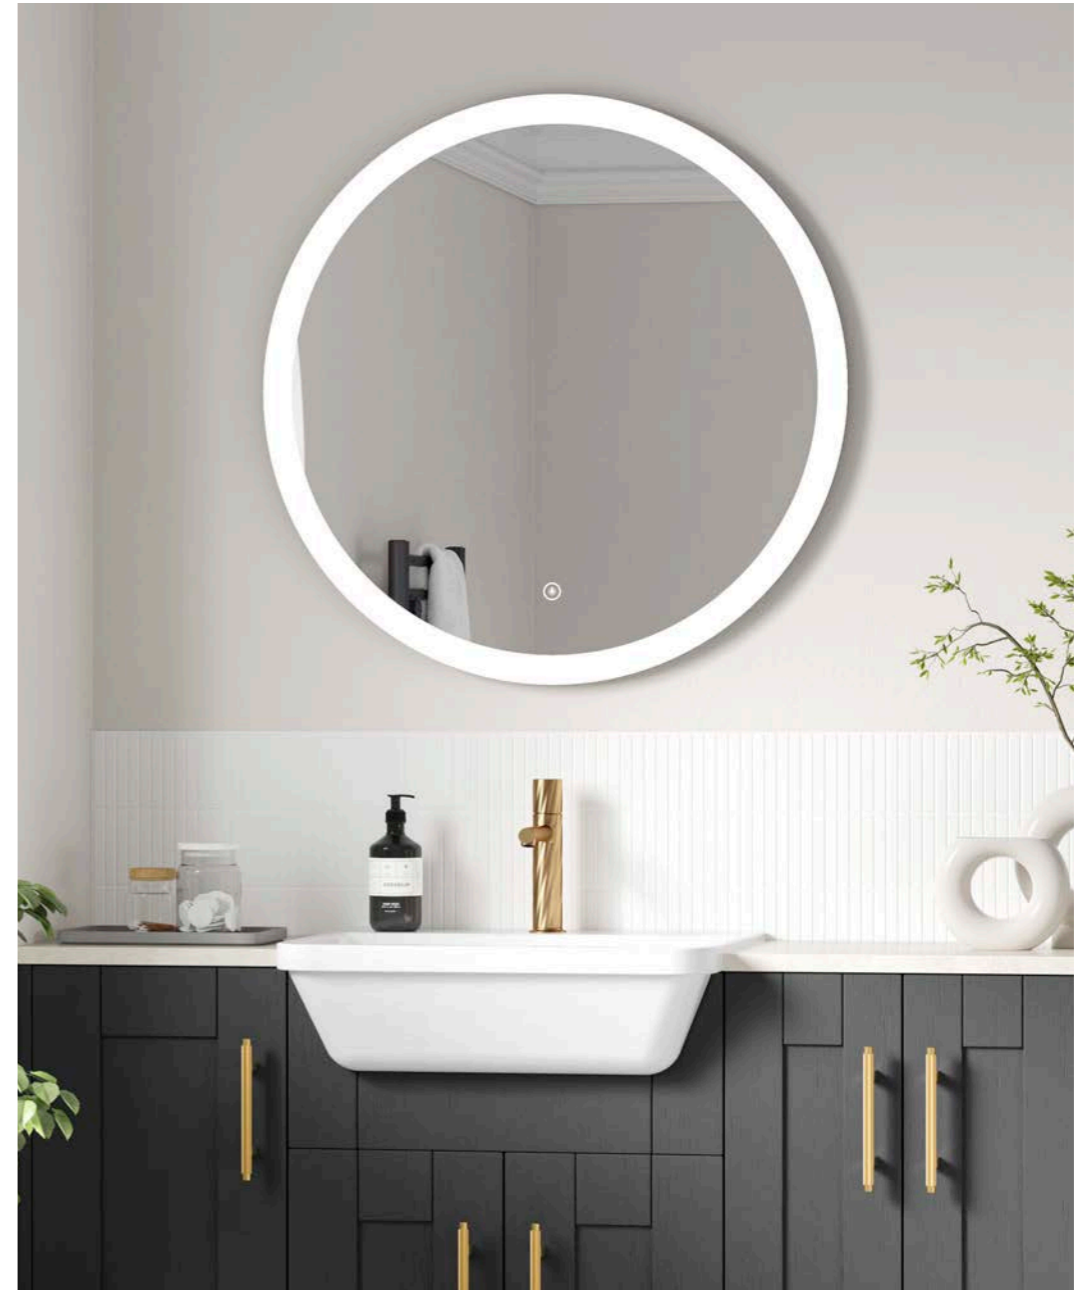

Portel

Refined and radiant, Portel provides clean illumination.

With a sleek frosted glass edge, its minimalist design complements a variety of bathroom styles, while providing clear, bright lighting where you need it most.

Size	Code	Price
700w x 25d x 700h mm	3839	£480
900w x 25d x 900h mm	3359	£545

Key Features	
Control	One button touch
Lighting	Dimmable LED
Demister	Yes