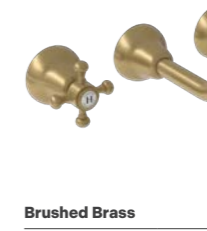

Brushed Brass
1056BBR £675

Caprice Basin Tap

Reach: 175mm
Size: 175w x 175h x 162d mm
Cartridge Type: Quarter Turn Ceramic Disc
Waste Type: Colour matched round slotted click waste