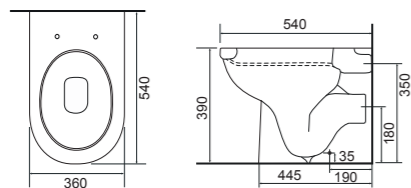

Back To Wall WC Sets

All Calypso WC's include a high quality seat with lift-off functionality, soft-close operation, and secure top-fix fittings as standard.