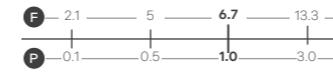

Busca Basin Tap

Reach: 117.5mm
Size: 42w x 115h x 138d mm
Cartridge Type: Ceramic Disc
Waste Type: Colour matched round slotted click waste