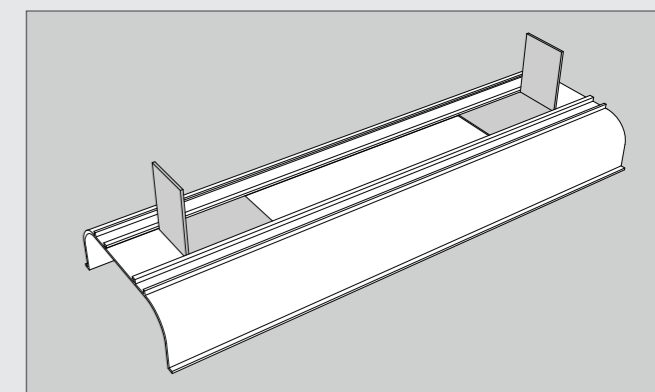

Profiles are available in lengths of 1250mm or 2500mm

The profile should be secured to the carcass with supplied brackets which slot into the rear of the profile

Vanity to Match Fitted Furniture