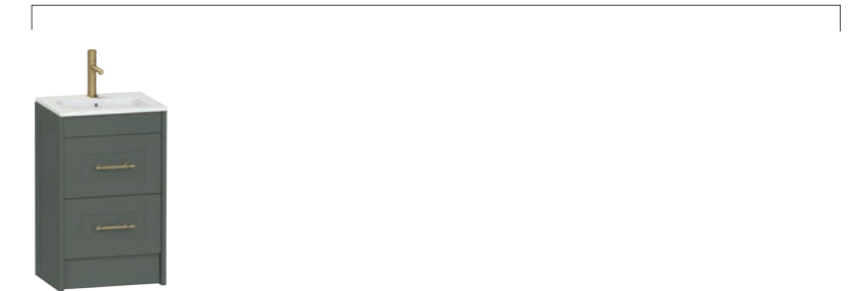

Add a Vanity Basin

Idro Cast	9260	£295

600 Two Drawer - Slim

600w x 390d x 810h mm

Unit Code	Price	Carcass	Drawer Fronts	Pelmet	Plinth	End Panels
4414CH**	£1,305	4071	5071 x2	6031	6041	3433 x2