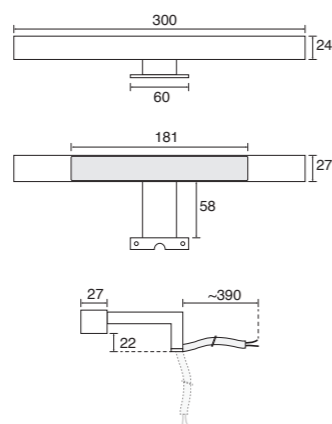

LED Recessed Lighting

LED recessed lighting can be installed to provide illumination throughout the bathroom and to highlight specific areas such as the shower or vanity. Our LED recessed lights are conveniently supplied in packs of four, designed to fit wherever you need with a slim profile and included hardware to ensure an easy setup.

4x1.2W • Transformer Included

29w x 16d x 29h mm   3925   £150

4x1.2W • Transformer Included

29w x 16d x 29h mm   3924   £159

4x2W • Transformer Included • IP67

15w x 41d x 15h mm   3854   £100

LED Wall Unit Lighting

4000K • 4.5W • Mains wired • IP21

300w x 98d x 45h mm   3934   £145

LED Lighting Strips

6w/M, 325lm/M, 3500K LED, LED Driver IP20. Integrated LEDs 5mm wide, Cool Light. Supplied with 12v LED Driver.

0.5 Metre	3927	£75
1 Metre	3928	£90
2 Metre	3929	£120

What is an LED Lighting Strip?

Using an LED lighting strip in your bathroom can enhance both functionality and ambiance. You can install LED strips under cabinets to illuminate the countertop, around the back of mirrors for even lighting, or along the ceiling edges to highlight architectural features.

Supplied in three popular length kits, these lighting strips can be cut to fit any size of unit. The special 3M self-adhesive backing tape allows you to stick them to almost any surface with ease.

Zoned Lighting

Water and electricity are a dangerous combination so when choosing bathroom lights it is essential that you familiarise yourself with two terms; Bathroom Zones and IP Ratings. When purchasing bathroom lights you need to ensure that the fitting you choose has the relevant IP rating for the zone in which it is to be placed. So what are IP Ratings and Bathroom Zones?