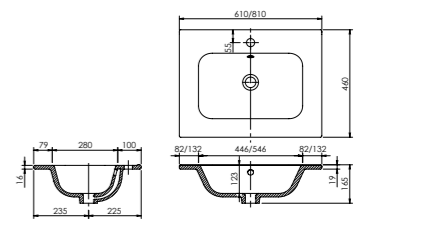

### Serrenti

White. Ceramic. One tap hole. Integrated Overflow. Supplied with Chrome overflow ring, see more Type 3 / Type 4 overflow rings on page 282.

		Code		Price	Suitable Vanity Sizes
		NTH	1TH		
Standard	610w x 460d x 15h mm	9354	9200	£207	600mm Standard
Standard	810w x 460d x 15h mm	9355	9201	£243	800mm Standard