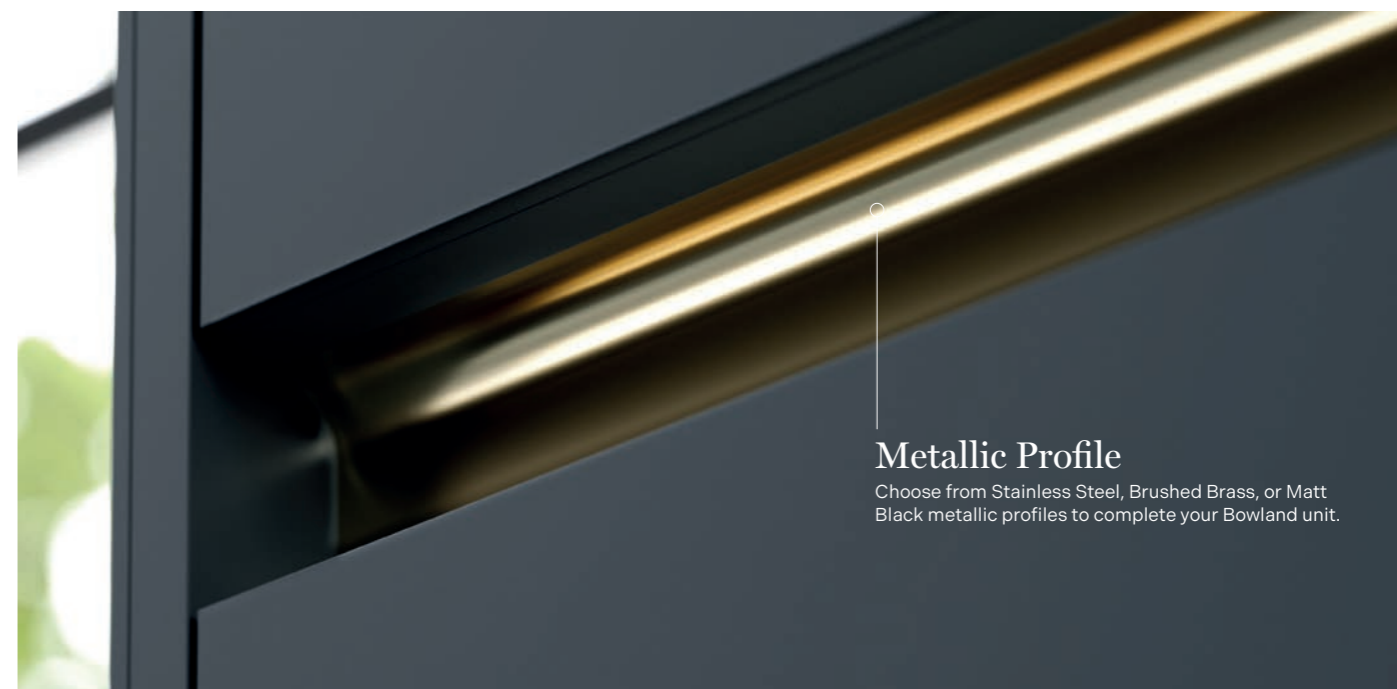

Add a Calypstone Left Hand Undermount Basin

Cirrus White ☺	3499CS	£1,400
Storm Grey	3499SY	£1,400
View worktop swatches on inside front cover		

1200 - Four Drawer

1200w x 460d x 600h mm

Code=	Price	Carcass	Drawer Fascia	End Panels
8431BL**	£2,250	4174 x2	5071 x4	3425 x4

Add a Vanity Basin

	NTH	2TH	
Orani Cast Double ☺	9344	9244	£400

Add a Sit-on Basin and 1200 Vanity Worktop

Florida Ceramic ☺	9199	£200
Sit-on bowl collection on page 280		
Worktop Cast Marble ☺	3288	£328
Worktop collection on page 272		

Add a Calypstone Double Undermount Basin

Cirrus White ☺	3498CS	£1,785
Storm Grey	3498SY	£1,785
View worktop swatches on inside front cover		

Add a Calypstone Left Hand Undermount Basin

Cirrus White ☺	3499CS	£1,400
Storm Grey	3499SY	£1,400
View worktop swatches on inside front cover		

Metallic Profiles & Profile Connectors

Metallic Profile

Supplied with brackets used to fix the profile to the carcasses.

		Code	Price
Stainless Steel Effect	1250 x 64mm	7146SST	£85
Brushed Brass Effect	1250 x 64mm	7146BBR	£85
Matt Black	1250 x 64mm	7146MBK	£85
Stainless Steel Effect	2500 x 64mm	7149SST	£130
Brushed Brass Effect	2500 x 64mm	7149BBR	£130
Matt Black	2500 x 64mm	7149MBK	£130

Metallic Profile Connector

Internal corner connectors for use with Bowland inset profiles.

	Code	Price
Brushed Steel Effect	7141BST	£5
Brushed Brass Effect	7141BBR	£5
Matt Black	7141MBK	£5

Metallic Profile

Choose from Stainless Steel, Brushed Brass, or Matt Black metallic profiles to complete your Bowland unit.

Metallic Profile Guide

Profiles are available in 1250mm and 2500mm lengths. The profile should be cut to match the overall length of the carcass run between the end and/or infill panels. Corner connectors are available to accommodate 90° angles in the furniture.