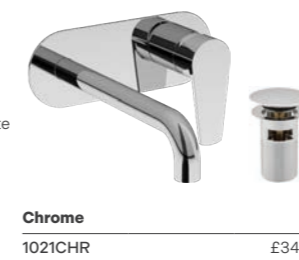

Busca Wall Mounted Basin Tap

Reach: 200mm
Size: 190w x 114h x 210d mm
Cartridge Type: Ceramic Disc
Waste Type: Colour matched round slotted click waste