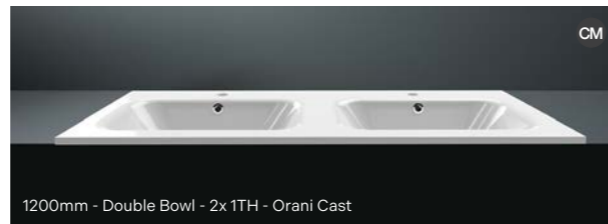

Orani

White. Cast Marble. External Overflow. Supplied with Chrome overflow rings, see more Type 1 overflow rings on [page 282](#).

		Code	Code	Price	Suitable Vanity Sizes
		NTH	2TH		
Standard - Gloss	1210w x 460d x 138h mm	9344	9244	£400	1200mm Vanity 2x 600mm Vanity

1200mm - Double Bowl - 2x 1TH - Orani Cast