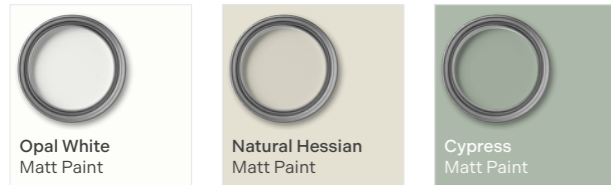

# Valor collection

The Valor Vanity Collection embodies bold refinement and thoughtful design. Featuring elegant Doric fluting inspired by classical Greek architecture, this collection seamlessly blends timeless aesthetics with modern practicality. Offering a sleek integrated handle, and a choice of Satin Black or Walnut leg frames, pair it with a Panama vanity basin for a seamless look or a Calypstone worktop with a sit-on basin for a premium finish. A perfect balance of elegance and functionality, Valor creates a striking bathroom centrepiece.