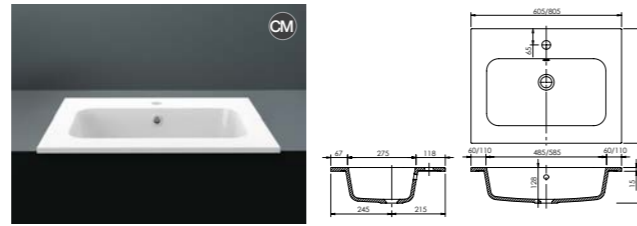

Idro

White. Cast Marble. External Overflow. Supplied with Chrome overflow ring, see more Type 1 overflow rings on [page 282](#).

		Code	Code	Price	Suitable Vanity Sizes
		NTH	1TH		
Standard - Gloss	600w x 460d x 140h mm	9332	9232	£315	600mm Standard
Standard - Matt	600w x 460d x 140h mm	9333	9233	£315	600mm Standard
Standard - Gloss	800w x 460d x 140h mm	9263	£400		800mm Standard