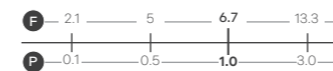

Busca Wall Mounted Basin Tap

Reach: 200mm
Size: 190w x 114h x 210d mm
Cartridge Type: Ceramic Disc
Waste Type: Colour matched round slotted click waste