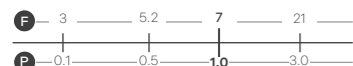

Chrome
2208CHR £250