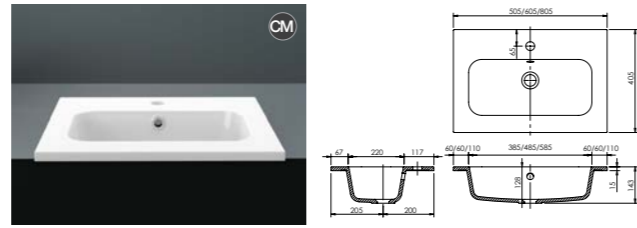

Vanity Basins

Vanity Basins are sized to fit perfectly on our vanity units, available in standard widths of 600mm, 800mm, and 1200mm. Designed for a seamless fit and optimal functionality in a variety of bathroom layouts.

Idro - Slimline

White. Cast Marble. One tap hole. External Overflow. Supplied with Chrome overflow ring, see more Type 1 overflow rings on [page 282](#).

		Code	Price	Suitable Basin/Base Carcass Sizes
Slimline	500w x 405d x 140h mm	9260	£295	500mm Slimline
Slimline	600w x 405d x 140h mm	9261	£328	600mm Slimline
Slimline	800w x 405d x 140h mm	9262	£415	800mm Slimline