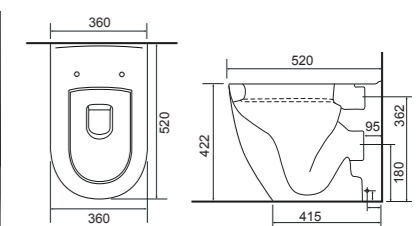

Riverdale - Rimless

Riverdale BTW Rimless Pan with Collerina Seat. Supplied with Chrome hinges, see more Type 1 hinges on [page 295](#). **36.9325.01** £495