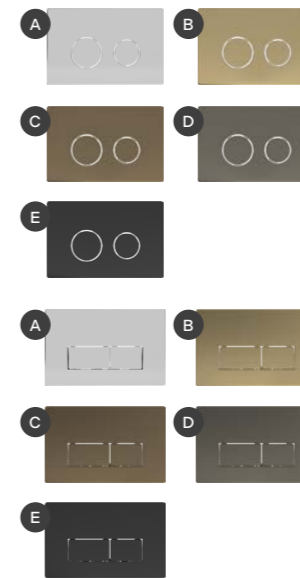

WC Cisterns & Wall Hung WC Frames

Concealed Cistern - Behind Wall Installation

NEW

Suitable for mounting behind an existing wall and for use with back-to-wall WC pans or with a WC frame for wall-hung installations within WC units. Compatible with all Calypso WC units and cisterns. Features a front-operated dual flush system with 3/6-litre flush volumes, a quiet hydraulic float valve, and an insulated cistern to reduce noise and prevent condensation.

Size: 490w x 85d x 473h mm

Concealed Cistern	490w x 85d x 473h mm	3230	£195

Compatible Flush Plate - Circa

A - Chrome - Push Button	250w x 160h x 10d mm	7225CHR	£65
B - Brushed Brass - Push Button	250w x 160h x 10d mm	7225BBR	£149
C - Brushed Bronze - Push Button	250w x 160h x 10d mm	7225BBZ	£149
D - Gunmetal - Push Button	250w x 160h x 10d mm	7225GML	£149
E - Matt Black - Push Button	250w x 160h x 10d mm	7225MBK	£65

Compatible Flush Plate - Linea

A - Chrome - Push Button	250w x 160h x 10d mm	7226CHR	£65
B - Brushed Brass - Push Button	250w x 160h x 10d mm	7226BBR	£149
C - Brushed Bronze - Push Button	250w x 160h x 10d mm	7226BBZ	£149
D - Gunmetal - Push Button	250w x 160h x 10d mm	7226GML	£149
E - Matt Black - Push Button	250w x 160h x 10d mm	7226MBK	£65