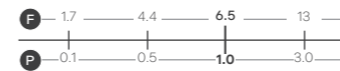

Olite Basin Tap

Reach: 111mm
Size: 42w x 149h x 132d mm
Cartridge Type: Ceramic Disc
Waste Type: Colour matched round slotted click waste

Chrome
1108CHR £150