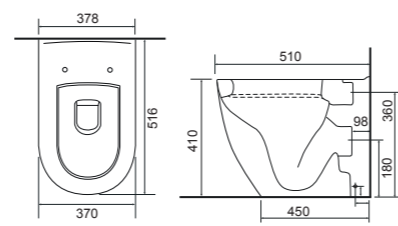

Madison

Madison BTW Pan with Beechworth Seat. Supplied with Chrome hinges that are not interchangeable **36.9161.01** £420

Michigan - Rimless

Michigan BTW Rimless Pan with Collerina seat. Supplied with Chrome hinges, see more Type 1 hinges on **page 295**. **36.9304.01** £520