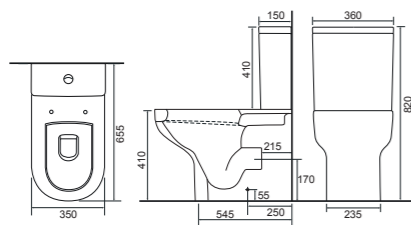

### Charlotte

Charlotte CC Pan & Cistern with Temora Seat. Supplied with Chrome hinges, see more Type 1 hinges on **page 295**. **36.9111.01** £910