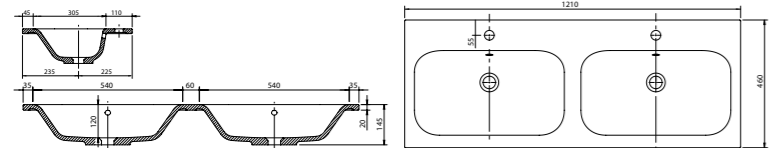

1200mm - Double Bowl - 2x 1TH - Orani Cast