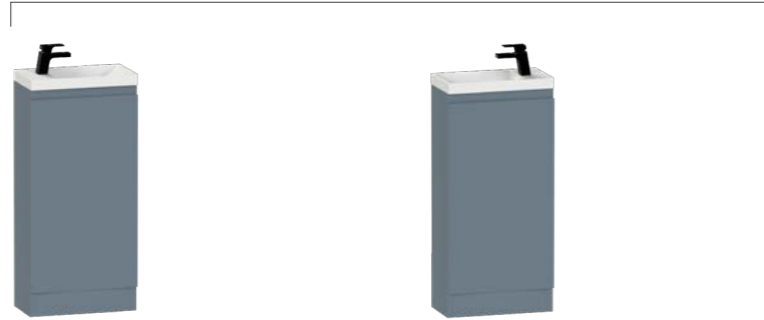

Veneto Collection

The Veneto collection features premium adjustable soft-close hinges and smooth drawer runners. For secure and hassle-free installation, all units come pre-assembled and include wall fixing brackets. Shown here in Lagoon Mist, paired with the Eula tap in Matt Black, which is sold separately.

Floor Standing Vanity Units

1. Choose Vanity Unit

400 One Door

Unit Size	Code	Price
400w x 218d x 810h - Left Hinged	4920**	£420
400w x 218d x 810h - Right Hinged	4966**	£420

400 One Door - Left Hinged
Modena Cast 3244 £120

400 One Door - Right Hinged
Modena Cast 3244 £120

500 Two Door

Unit Size	Code	Price
500w x 373d x 810h mm	4921**	£595

500 Two Drawer

Unit Size	Code	Price
500w x 373d x 810h mm	4922**	£820

WC Units

Freestanding WC Unit

Removable worktop and upper panel for cistern access. The WC Unit 400 is only compatible with our Compact Cistern (3099LF)

Unit Size	Code	Price
405w x 225d x 828h - WC - 400	6956**	£405
505w x 225d x 828h - WC - 500	6957**	£440

Replace ** in the unit code with the finish code shown below, For a detailed colour finish guide, see inside front cover.

PL Pearl SE Shale LM Lagoon Mist

Please note: Accessories such as taps, and other finishing touches are sold separately and can be found on [page 232](#).

Floor Standing Vanity Sets

1. Choose Vanity Unit

800 Vanity Set One Door

Unit Size	Code	Price
800w x 220d x 855h - Left Hand	6950**	£908
800w x 220d x 855h - Right Hand	6951**	£908