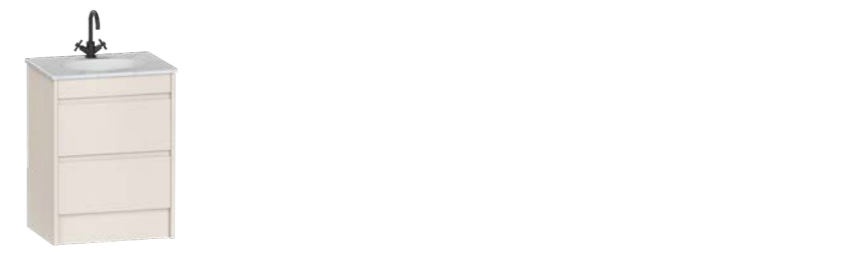

Add a Calypstone with Undermount Basin

Cirrus White	3319CS	£865
Storm Grey	3319SY	£865
View worktop swatches on inside cover