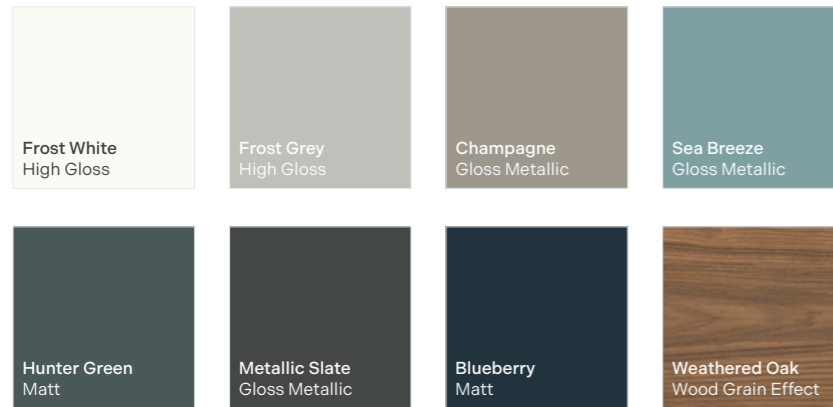

# Cheviot collection

Cheviot emanates pure elegance with its sharp lines and a smooth finish. This sophisticated design offers a range of matt finishes accompanied by matching end panels, or gloss options with reversible end panels featuring glass-effect edging for an extra touch of refinement. The smart slab-style fascia of Cheviot furniture brings a sleek and elegant feel to your bathroom space. Complete with soft-close hinges, runners, and fixings.