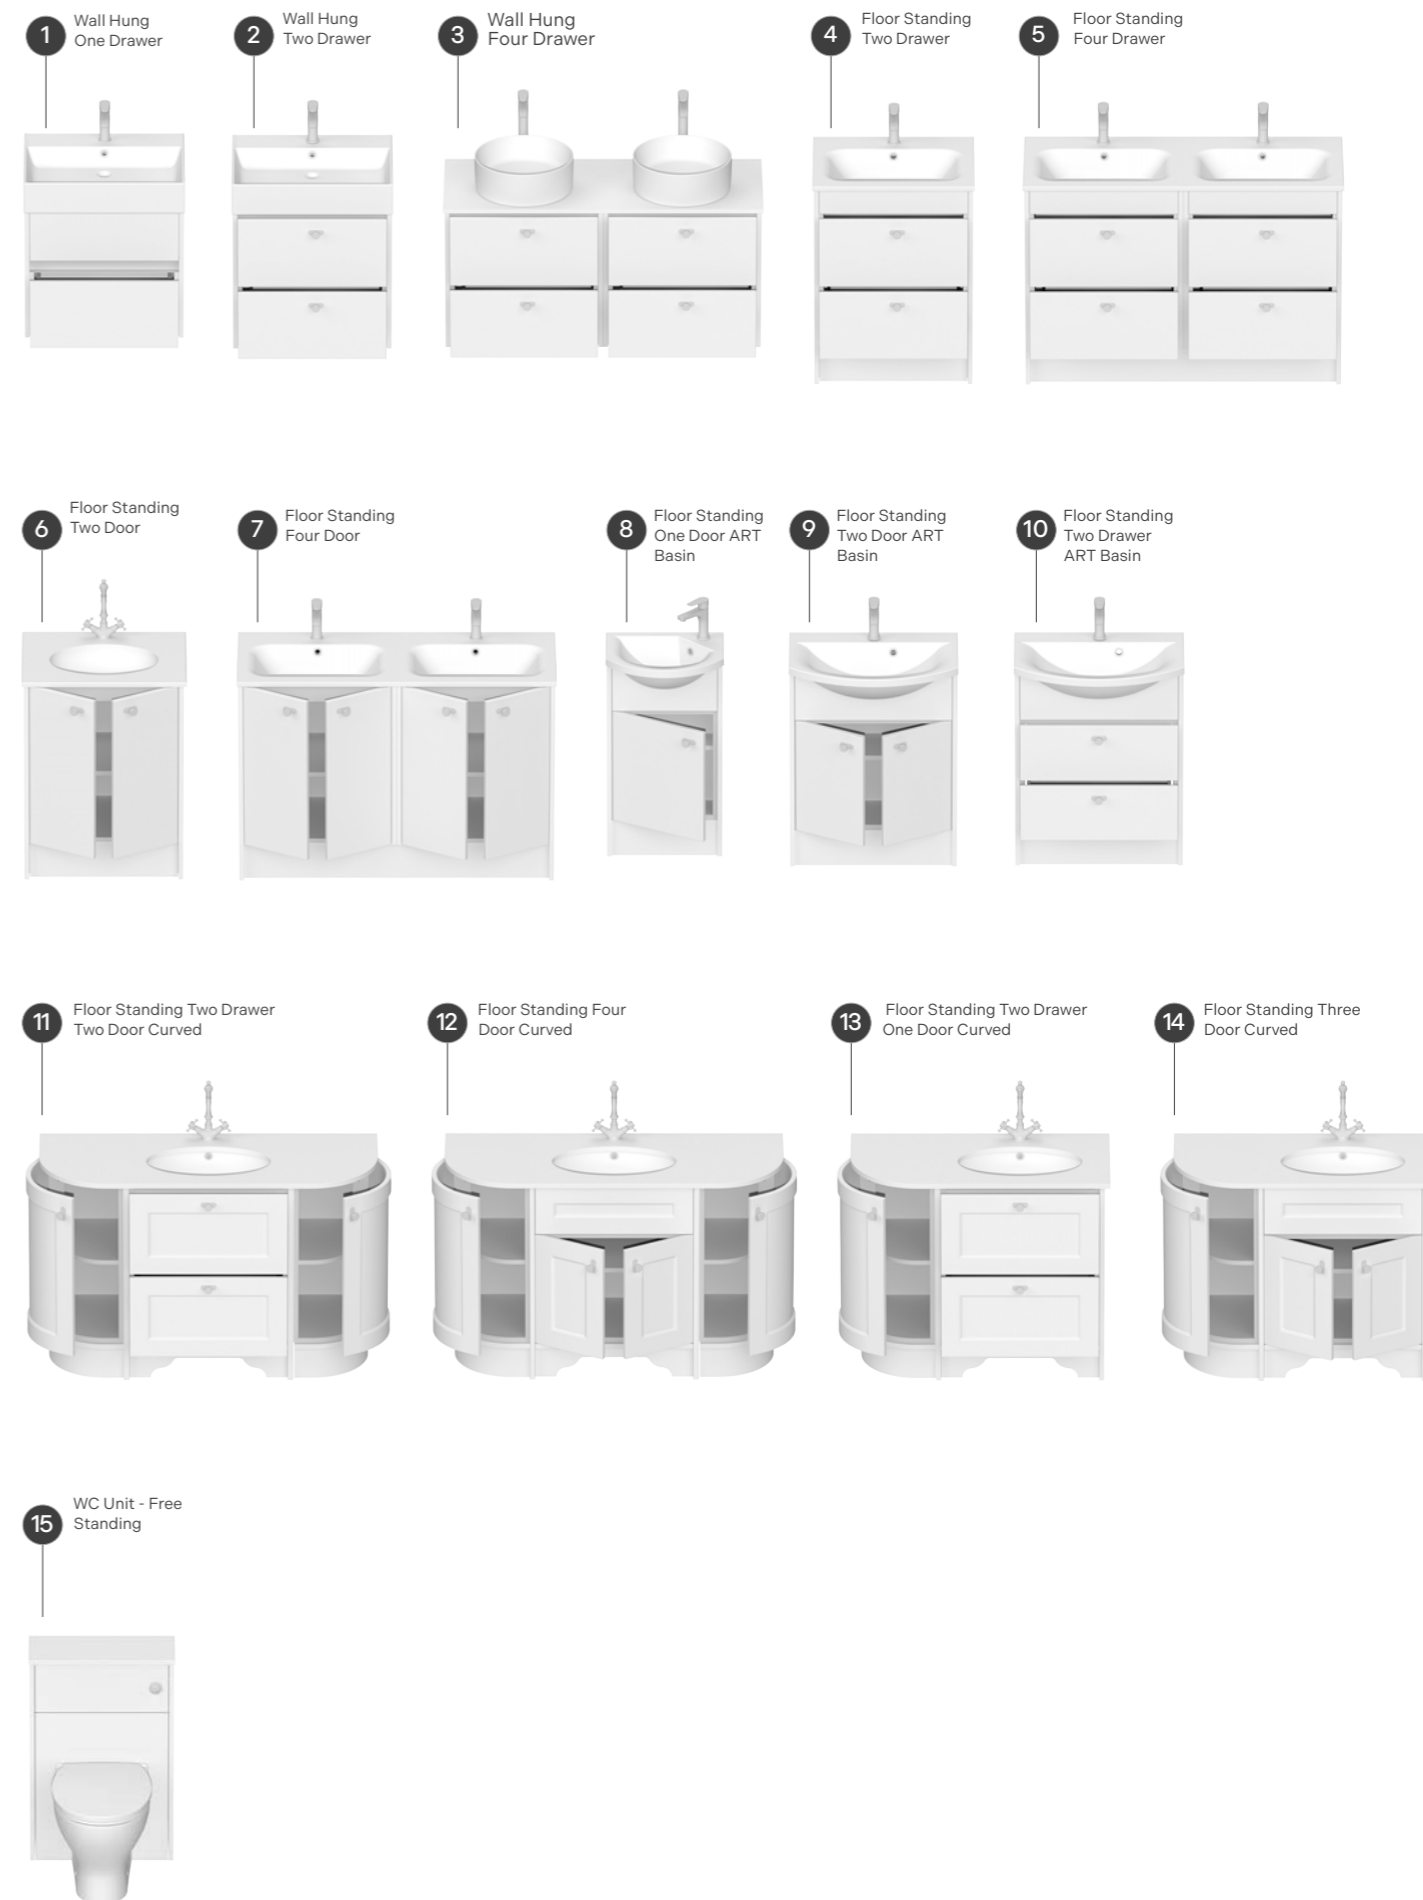

Bowland P136	Brecon P146	Cheviot P162	Chiltern P174	Dartmoor P186	Kentmere P198	Pentland P214	Selter P220
1 Wall Hung One Drawer	600, 800							
2 Wall Hung Two Drawer	600, 800, 1200	500, 600, 800	500, 600, 800	500, 600, 800	500, 600, 800	500, 600, 800		500, 600, 800
3 Wall Hung Four Drawer	1200	1200	1200	1200	1200	1200		1200
4 Floor Standing Two Drawer		500, 600, 800	500, 600, 800	500, 600, 800	500, 600, 800	500, 600, 800	600, 800	500, 600, 800
5 Floor Standing Four Drawer		1200	1200	1200	1200	1200	1200	1200
6 Floor Standing Two Door		500, 600	500, 600	500, 600	500, 600	500, 600	600, 800	500, 600
7 Floor Standing Four Door		1200	1200	1200	1200	1200	1200	1200
8 Floor Standing One Door ART Basin		444	444	444	444			444
9 Floor Standing Two Door ART Basin		544, 644	544, 644	544, 644	544, 644	544, 644	544, 644	544, 644
10 Floor Standing Two Drawer ART Basin		644	644	644	644	644	644	644
11 Floor Standing Two Drawer Two Door Curved							Double Curved 1246	
12 Floor Standing Four Door Curved							Double Curved 1246	
13 Floor Standing Two Drawer One Door Curved							LH Curved 942, RH Curved 942	
14 Floor Standing Three Door Curved							LH Curved 942, RH Curved 942	
15 WC Unit - Free Standing		544	544	544	544	544	544	544

Vanity to Match Fitted Units

Vanity to match units are versatile standalone units, designed to work beautifully on their own or as part of a coordinated bathroom design.