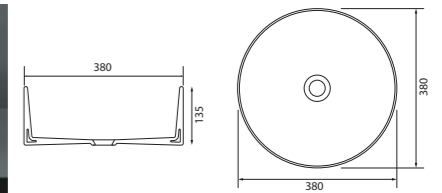

Florida

White. Ceramic. No tap hole. No Overflow. We recommend using our free flowing unslotted waste with this basin, see [page 289](#).

	Code	Price
380w x 380d x 135h mm	9199	£200