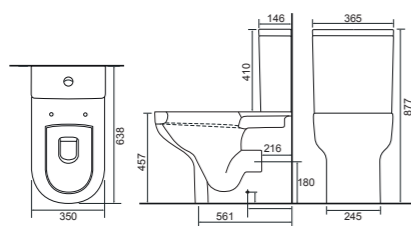

Cleveland Comfort Height

Cleveland CC Comfort Height Rimless Pan & Cistern with Ballina Seat. Supplied with Chrome hinges, see more Type 2 hinges on **page 295**. **36.9182.01** £760

Wall Hung WC Sets

All Calypso WC's include a high quality seat with lift-off functionality, soft-close operation, and secure top-fix fittings as standard.