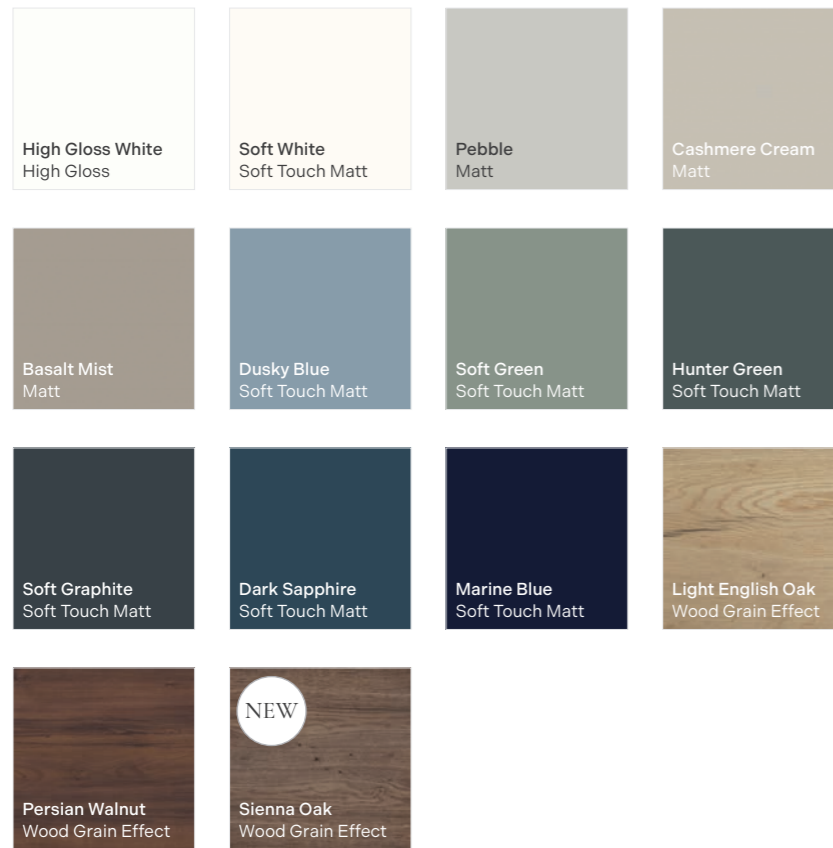

Vanity to Match Fitted Furniture

Brecon collection

Brecon's clean and modern appearance is defined by signature, soft-edge, slab-style fascias. Presented across an incredible variety of glossy, wood grain, metallic or matt styles, the collection offers something for every bathroom. Brecon's simple and contemporary design is an understated classic, complete with soft-close hinges, runners and fixings.

Furniture Features

Modern Slab Design

A sleek flat-front style with clean soft lines for a contemporary look.

Premium Fittings

High-quality soft-close runners, hinges, and hardware for smooth, quiet operation.

Extensive Range

Featuring our largest range of finishes, this style has something for everyone.