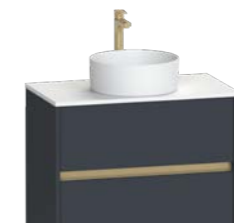

Add a Sit-on Basin and 800 Vanity Worktop

Florida Ceramic	9199	£200
Sit-on bowl collection on page 280		
Worktop Cast Marble	3290	£275
Worktop collection on page 272