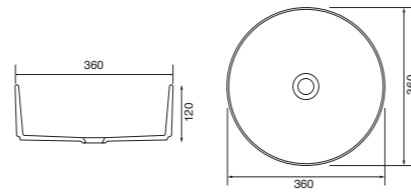

Sit-On Basins

Sit-On Basins are designed to be used with a worktop, creating a stylish, elevated focal point in your bathroom. When planning your layout, consider the overall basin height and opt for lower height units if needed to maintain a comfortable and practical setup.

Indiana

White. Ceramic. No tap hole. No Overflow. We recommend using our free flowing unslotted waste with this basin, see [page 289](#).

	Code	Price
360w x 360d x 120h mm	9317	£350