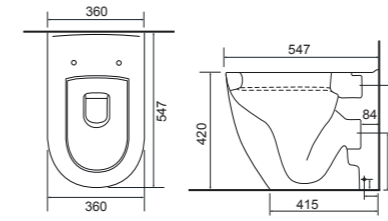

Aurora - Rimless

Aurora BTW Rimless Pan with Collerina Seat. Supplied with Chrome hinges, see more Type 1 hinges on [page 295](#). **36.9328.01** £480