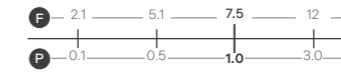

Melfi Tall Basin Tap

Reach: 113mm
Size: 54w x 297h x 151d mm
Cartridge Type: Ceramic Disc
Waste Type: Colour matched round slotted click waste

Chrome
1102CHR £205