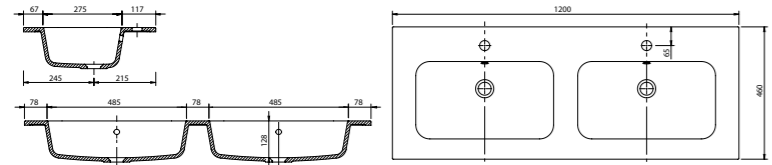

1200mm - Double Bowl - 2x 1TH - Idro Cast