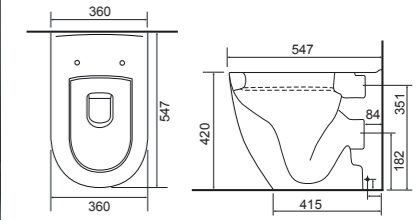

Aurora - Rimless

Aurora BTW Rimless Pan with Ballina Seat Supplied with Chrome hinges, see more Type 1 hinges on [page 295](#). **36.9328.02** £480