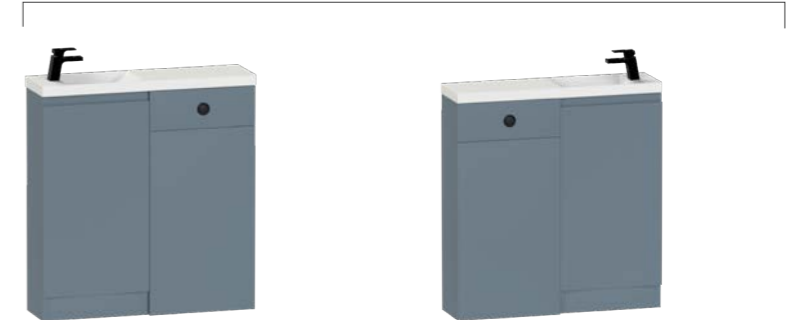

Add Left Hand Basin
800 Modena Cast Wing Basin - Included
Matt Black Flush Button 7122 £47
Flush buttons on [page 294](#)
Compact Concealed Cistern 3099LF £185

Add Right Hand Basin
800 Modena Cast Wing Basin - Included
Matt Black Flush Button 7122 £47
Flush buttons on [page 294](#)
Compact Concealed Cistern 3099LF £185

1010 Vanity Set Two Door

Unit Size	Code	Price
1010w x 375d x 855h - Left Hand	6952**	£1,235
1010w x 375d x 855h - Right Hand	6953**	£1,235