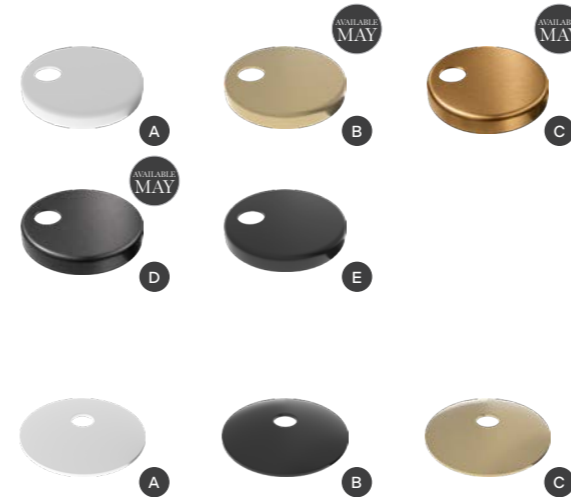

WC Hinge Covers

WC Hinge Covers

Please check individual WC for compatible hinge type.

Type 1 - Large Cap

A - White	46w x 46d x 5h mm	7472.21	£28
B - Natural Brushed Brass	46w x 46d x 5h mm	7472.27	£34
C - Brushed Bronze	46w x 46d x 5h mm	7472.28	£34
D - Gunmetal	46w x 46d x 5h mm	7472.29	£34
E - Matt Black	46w x 46d x 5h mm	7472.22	£28

Type 2 - Hinge Cover

A - White	46w x 46d x 5h mm	7472.24	£28
B - Brushed Brass	46w x 46d x 5h mm	7472.26	£36
C - Matt Black	46w x 46d x 5h mm	7472.25	£28