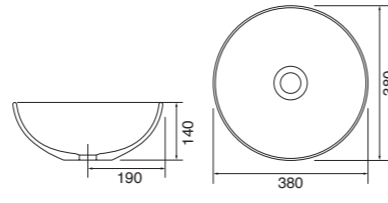

Toledo

Black. Ceramic. No tap hole. No Overflow. We recommend using our free flowing unslotted waste with this basin, see **page 289**.

	Code	Price
380w x 380d x 135h mm	9285	£323