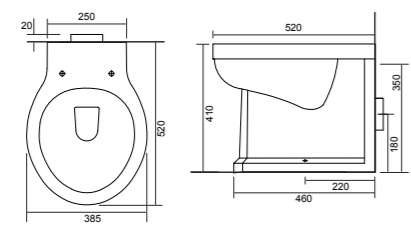

Georgia with Wentworth Coloured Seat

Supplied with Chrome hinges that are not interchangeable

○ Cotton White	36.9170.02	£560	● Slate	36.9170.06	£560
● Portland Stone	36.9170.11	£560	● Maritime Blue	36.9170.07	£560
● Shale	36.9170.04	£560	● Chateau Green	36.9170.08	£560
● Lagoon Mist	36.9170.05	£560			

Close Coupled WC Sets

All Calypso WC's include a high quality seat with lift-off functionality, soft-close operation, and secure top-fix fittings as standard.