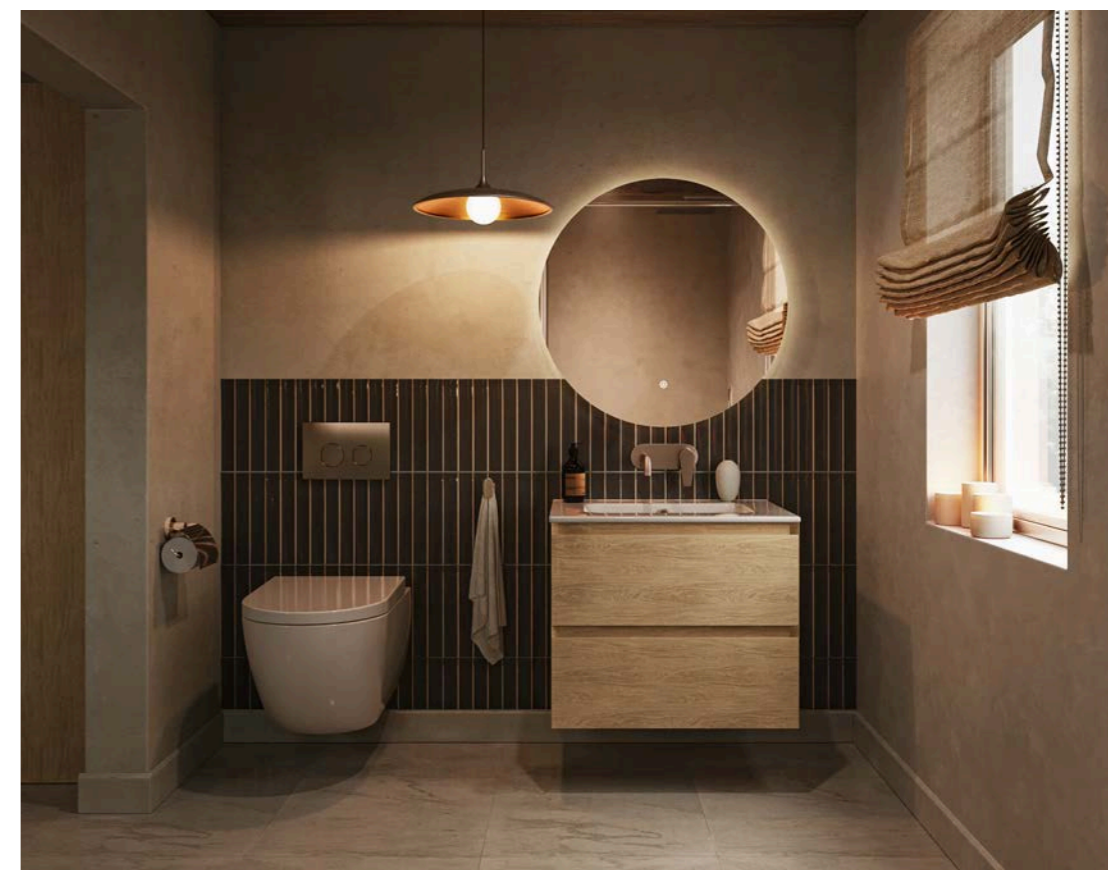

NEW Nordic Oak

A lighter wood grain that supports a fresh, open feel within a modern layout.

Room includes: Serrenti 600 White Vanity NTH Basin, Busca Wall Mounted Gunmetal Tap, Aurora WH Pan with Beechworth Seat, Circa Flush Plate Gunmetal and Velas 600 Mirror.