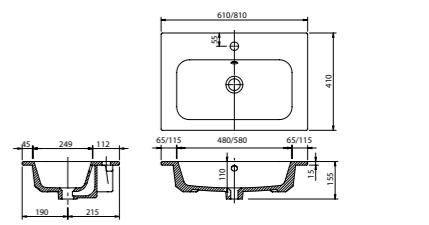

Chandler

White. Ceramic. One tap hole. Integrated Overflow. Supplied with Chrome overflow ring, see more Type 3 overflow rings on page 282.

		Code	Price	Suitable Vanity Sizes
Standard	615w x 410d x 155h mm	9290	£365	600mm
Standard	810w x 410d x 155h mm	9303	£430	800mm