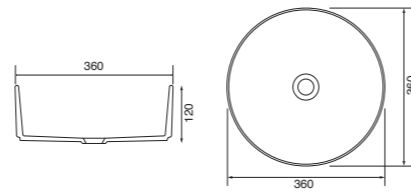

Indiana

Matt Black. Ceramic. No tap hole. No Overflow. We recommend using our free flowing unslotted waste with this basin, see [page 289](#).

	Code	Price
360w x 360d x 120h mm	9318	£440