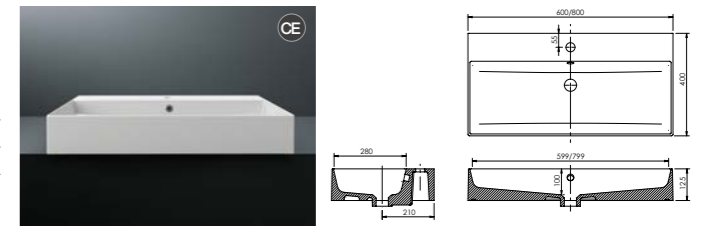

## Memphis - Slimline

White. Ceramic. One tap hole. Integrated Overflow. Supplied with Chrome overflow ring, see more Type 3 overflow rings on [page 282](#).

		Code	Price	Suitable Vanity Sizes
Slimline	600w x 400d x 150h mm	9286	£445	600mm Slimline
Slimline	800w x 400d x 160h mm	9287	£550	800mm Slimline