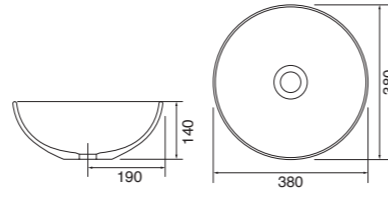

Toledo

Matt White. Ceramic. No tap hole. No Overflow. We recommend using our free flowing unslotted waste with this basin, see **page 289**.

	Code	Price
380w x 380d x 135h mm	9283	£323