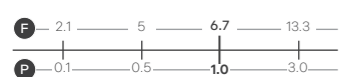

Aquila Tall Basin Tap

Reach: 150mm
Size: 38w x 306h x 182d mm
Cartridge Type: Ceramic Disc
Waste Type: Colour matched round slotted click waste

Chrome
1159CHR £340