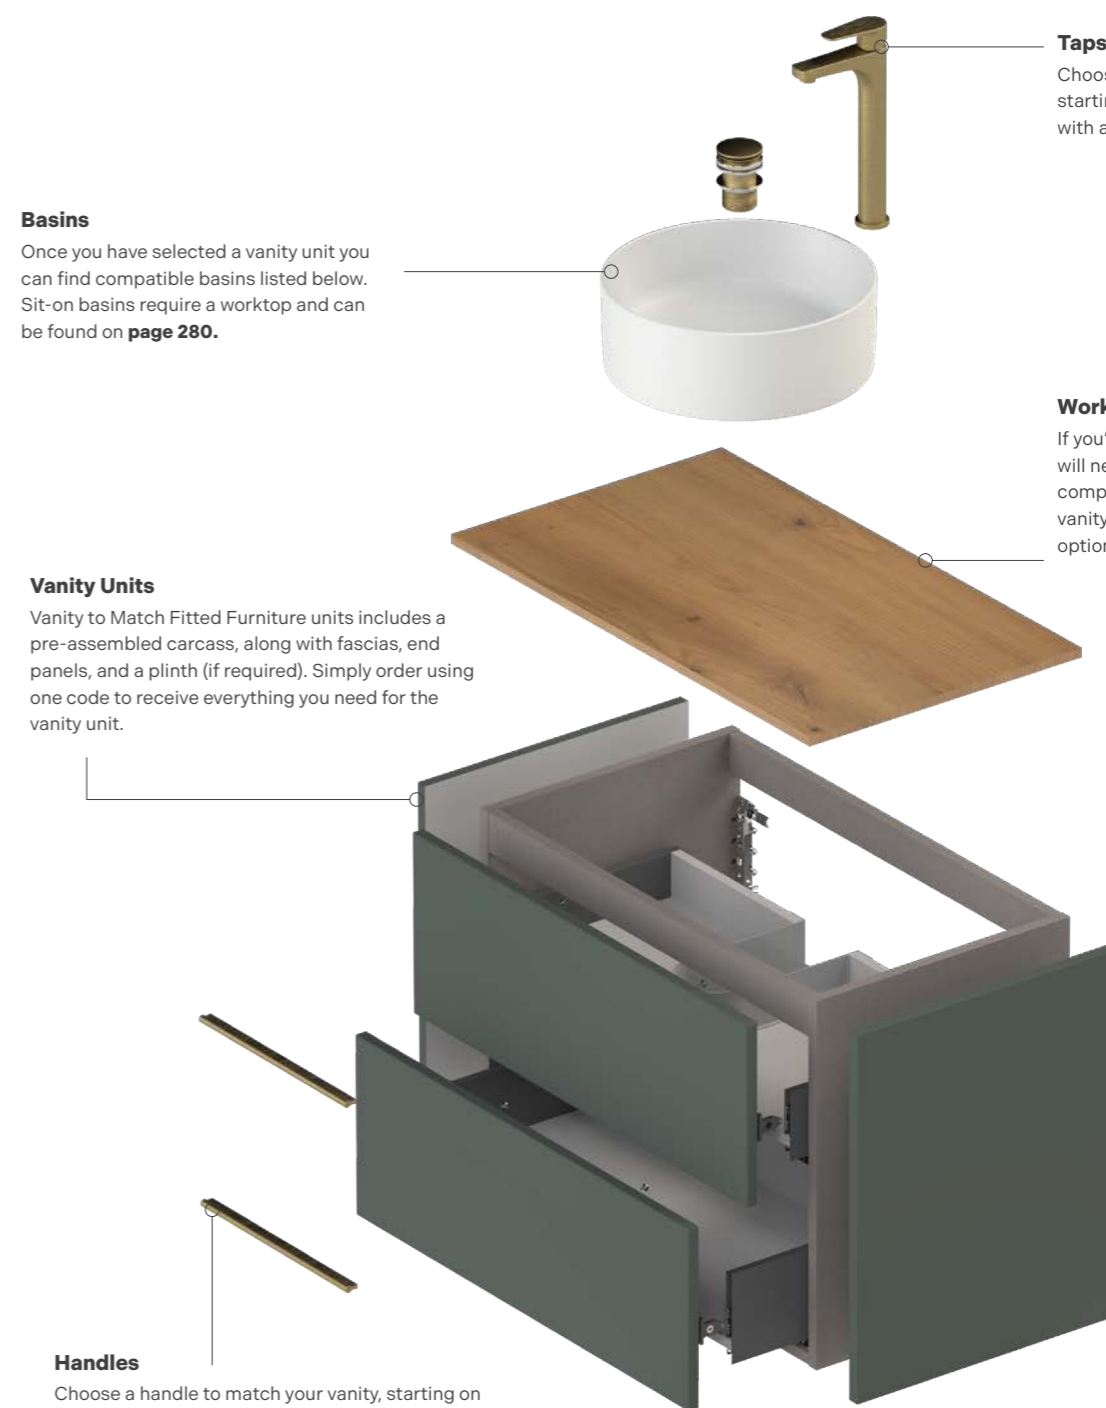

Worktops

If you're using a Sit-on basin, you will need a worktop. You can find compatible worktops below each vanity unit. For universal worktop options see page 272.