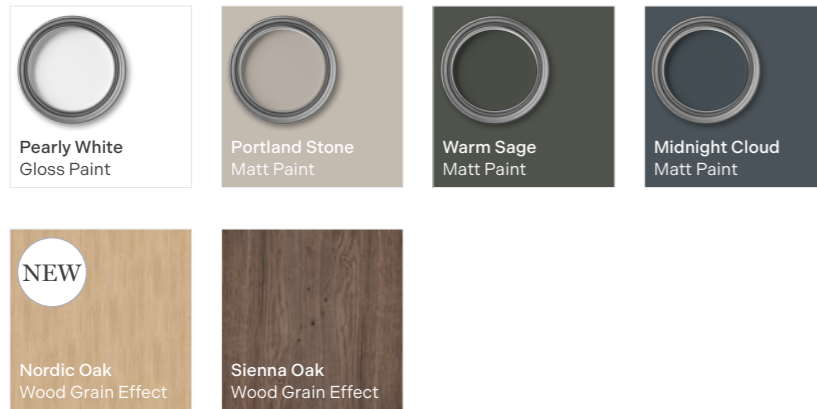

Vanity Furniture

Brenta collection

Brenta embodies a blend of modernity and minimalism, characterized by flush bevelled drawers and an integrated handle design. Choose from glossy, soft-touch matt, or wood grain finishes to suit your style preferences. Complete your choice with either a single or double vanity, offering ceramic or cast marble vanity or sit-on basins for added versatility and functionality.