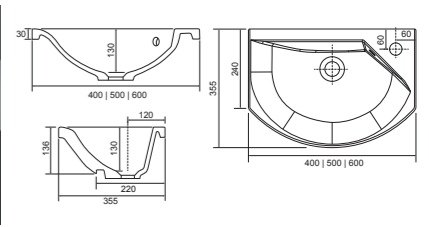

ART Slimline

White. Cast Marble. One tap hole. External Overflow. Supplied with Chrome overflow ring, see more Type 1 overflow rings on page 282.

		Code	Price	Suitable Basin/Base Carcass Sizes
Slimline	400w x 355d x 155h mm	37.3174	£345	400m Slimline
Slimline	500w x 355d x 155h mm	37.3114	£360	500mm Slimline
Slimline	600w x 355d x 155h mm	37.3096	£400	600mm Slimline