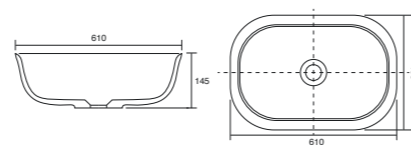

Albarese

Gloss. Cast Marble. No tap hole. No Overflow. We recommend using our free flowing unslotted waste with this basin, see [page 289](#).

	Code	Price
610w x 400d x 145h mm	3583	£380