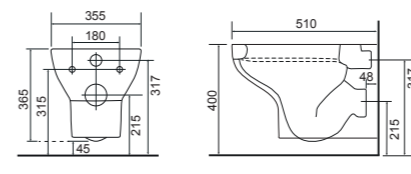

### Charlotte

Charlotte Wall Hung Pan with Temora Seat. Supplied with Chrome hinges, see more Type 1 hinges on **page 295**. **36.9116.01** £670