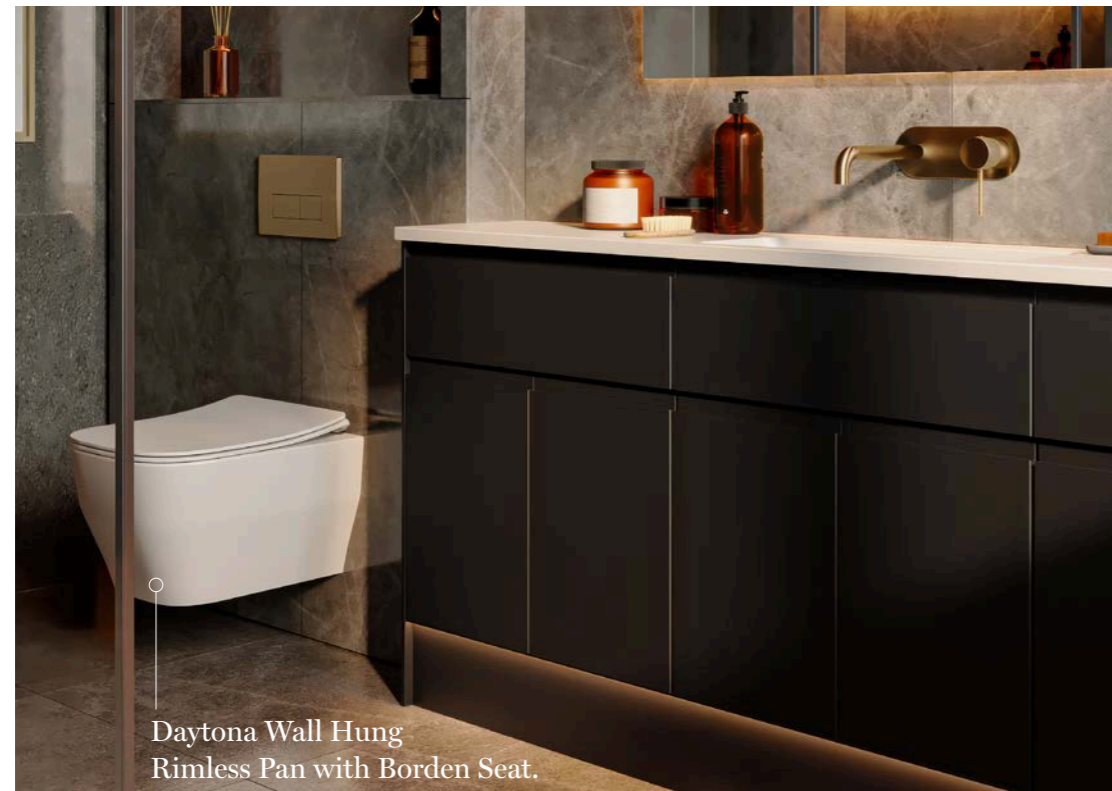

Bathroom Essentials

WCs

Our WCs feature high-quality ceramic construction, ensuring reliability and longevity. The top-fix seat design facilitates simple installation and lifts off for easy cleaning. All Calypso WCs come with a silent soft-close seat which provides added convenience and comfort.

Back to Wall pans are designed to be used with cisterns that can be concealed within a cabinet or behind a wall. They can be matched with your chosen furniture to create a cohesive and sleek aesthetic.

Close coupled WCs are a popular choice for modern bathrooms due to their simple design and streamlined appearance. This type of WC features a cistern that is directly attached to the back of the bowl, making maintenance straightforward.

Wall hung WCs can be attached to a frame within a cabinet or behind a wall. This makes cleaning easier and lends a sense of openness to the bathroom.

Daytona Wall Hung Rimless Pan with Borden Seat.

Back To Wall WC Sets

All Calypso WC's include a high quality seat with lift-off functionality, soft-close operation, and secure top-fix fittings as standard.

Aurora BTW Rimless Pan with Collerina Seat. Supplied with Chrome hinges, see more Type 1 hinges on [page 295](#). **36.9328.01** £480

Aurora BTW Rimless Pan with Ballina Seat Supplied with Chrome hinges, see more Type 1 hinges on [page 295](#). **36.9328.02** £480

Charlotte BTW Pan with Temora Seat. Supplied with Chrome hinges, see more Type 1 hinges on [page 295](#). **36.9110.01** £625

Cleveland BTW Comfort Height Rimless Pan with Ballina Seat. Not suitable for use with 400mm WC units Supplied with Chrome hinges, see more Type 2 hinges on [page 295](#). **36.9181.01** £485

Cleveland BTW Rimless Pan with Ballina Seat. Supplied with Chrome hinges, see more Type 1 hinges on [page 295](#). **36.9179.01** £460

Daytona BTW Rimless Pan with Borden Seat Supplied with Chrome hinges, see more Type 1 hinges on [page 295](#). **36.9322.01** £475

Denver BTW Pan with Casula Seat. Supplied with Chrome hinges, see more Type 1 hinges on [page 295](#). **36.9076.01** £575

Denville BTW Pan with Hillston Seat. Supplied with Chrome hinges that are not interchangeable **36.9178.01** £310

Denver BTW Pan with Kempsey Seat. Supplied with Chrome hinges that are not interchangeable **36.9076.02** £585

Riverdale BTW Rimless Pan with Collerina Seat. Supplied with Chrome hinges, see more Type 1 hinges on [page 295](#). **36.9325.01** £495