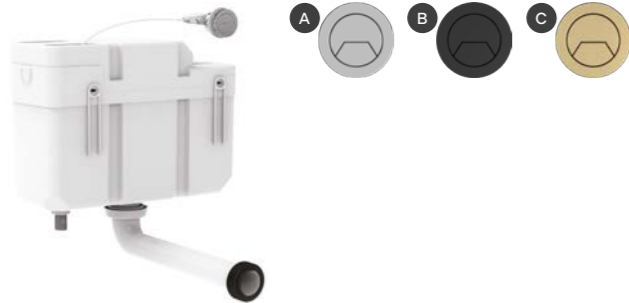

Size: 460w x 127d x 340h mm

<b>A</b> - Chrome - Push Button	40w mm	3105	£165
---------------------------------	--------	------	------

**Compatible push buttons:**

<b>B</b> - Matt Black - Push Button	48mm	7222	£52
<b>C</b> - Brushed Gold - Push Button	48mm	7223	£52