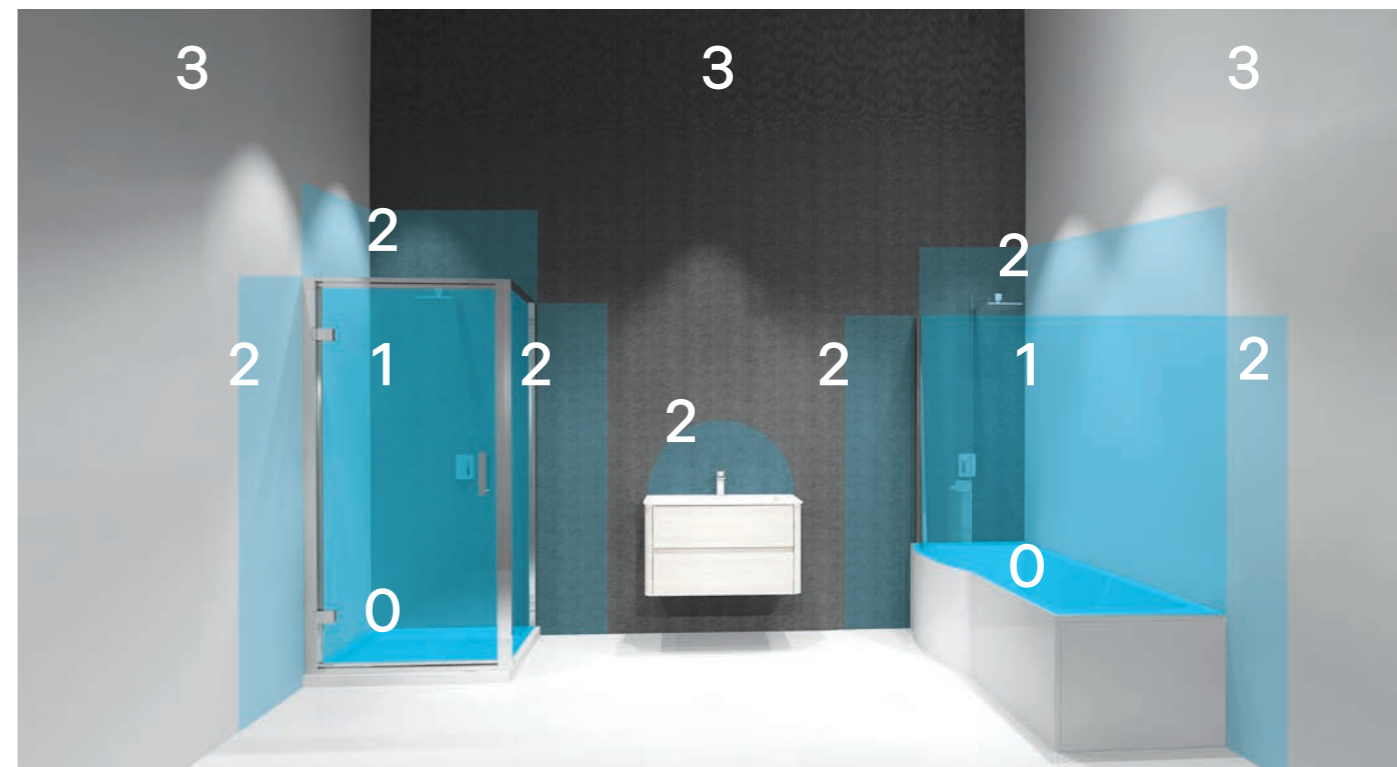

Zoned Lighting

Water and electricity are a dangerous combination so when choosing bathroom lights it is essential that you familiarise yourself with two terms; Bathroom Zones and IP Ratings. When purchasing bathroom lights you need to ensure that the fitting you choose has the relevant IP rating for the zone in which it is to be placed. So what are IP Ratings and Bathroom Zones?

IP RATING 1ST DIGIT		IP RATING 2ND DIGIT	
OBJECT SIZE	PROTECTED AGAINST	PROTECTED AGAINST	TESTED FOR
0	NO PROTECTION.	0	NO PROTECTION
1	PROTECTION AGAINST ANY LARGE SURFACE AREA OF THE BODY BUT NOT DELIBERATE TAMPERING OR FORCE.	1	DRIPPING WATER
2	FINGERS OR SIMILAR SIZED TOOLS AND OBJECTS.	2	DRIPPING WATER WHEN TILTED UP TO 15°
3	THICK WIRES, TOOLS AND SIMILAR-SIZED FOREIGN BODIES.	3	SPRAYING WATER
4	MOST WIRES, SCREWS, ETC.	4	SPLASHING WATER
5	Protected against dust, allowing limited ingress. (no harmful deposit)	5	WATER JETS
6	DUST TIGHT	6	POWERFUL WATER JETS
		7	IMMERSION UP TO 1M
		8	IMMERSION BEYOND 1M

IP 67

The item is protected from dust and capable of withstanding water immersion upto 1 meter for 30 minutes.

ZONE 0 Covers the areas inside the bath or shower tray. If you decide to illuminate this area the fittings must be low voltage and must have a minimum rating of IP67 making them immersion proof.

ZONE 2 Covers the area 0.6M outside the bath's perimeter and to a height of 2.25M from the floor. As with Zone 1, a minimum IP44 rating is required for this area.

ZONE 1 Incorporates the area directly above the bath or shower tray to a height of 2.25m from the floor. A light with a minimum IP44 rating is required for this area. If the light uses a 240V supply, a 30ma RCD (residual current device) must be used to protect the circuit in this zone.

ZONE 3 Outside zones cover areas which fall outside of zones 0,1 and 2 and are well away from any contact with water. No IP ratings are required for light fittings in this area.

Installation must be made in accordance with the current IEE wiring regulations and relevant building regulations. Calypso recommends that all electrical bathroom products should only be fitted by a suitably qualified Part P registered electrician.