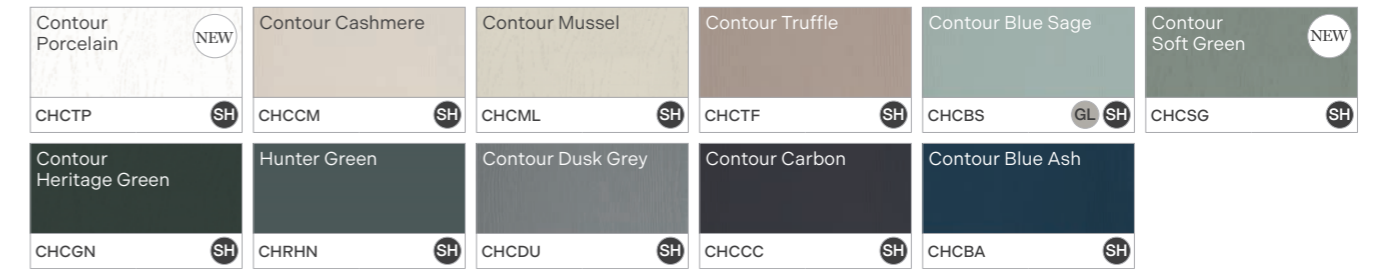

Vanity Furniture Colour Swatches

Aurelia

Brenta

Charlbury

Chelworth

Fiora **NEW**

Diamante

Levanto

Minori

Petra

Sora

Tesima

Ultimo

Valor

Veneto

Vanity to Match Fitted Colour Swatches

Bowland

Brecon

Cheviot

Chiltern

Dartmoor

Kentmere

DOOR STYLE KEY:
SH Shaker Style
SL Slab Style

CARCASS:
All vanity to match fitted units feature a grey linen carcass, except for the Pentland collection, which comes with a natural oak carcass.

All colours where possible, are true representation of our products. However, some colours and finishes may vary due to print and screen variations.