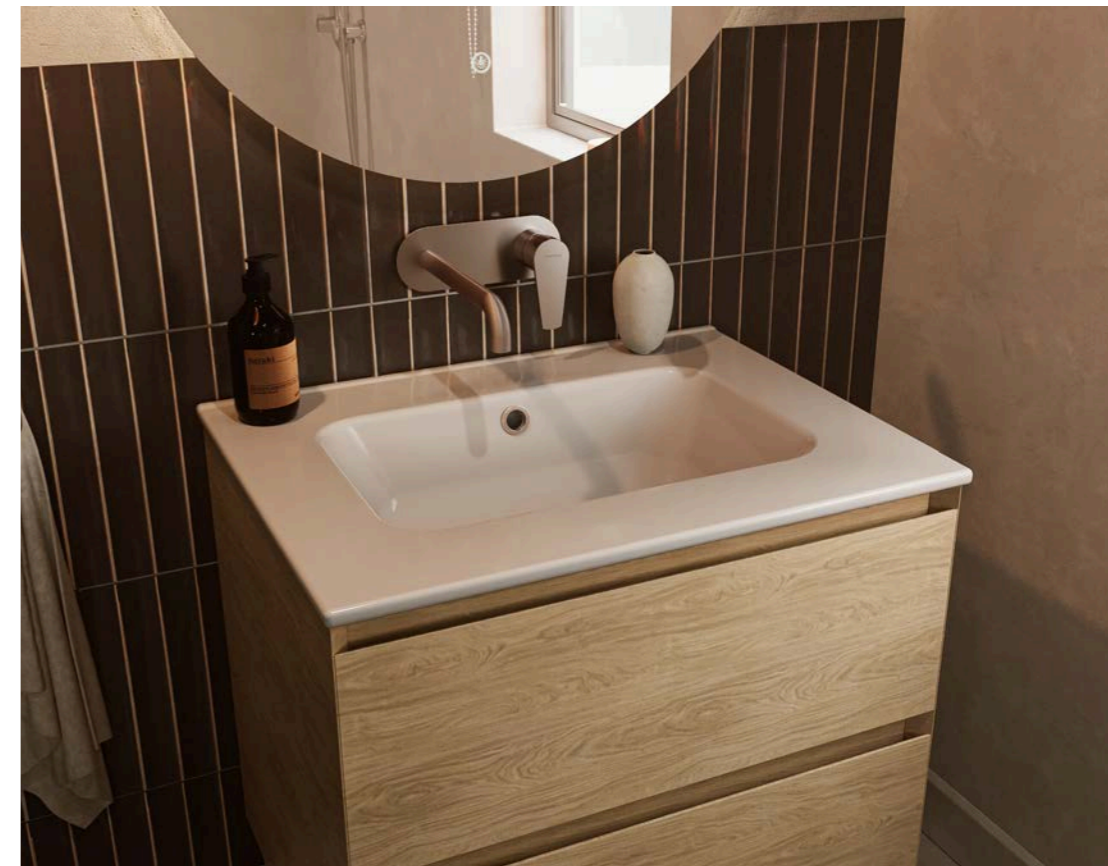

# Brenta Collection

The Brenta collection features premium adjustable soft-close hinges and smooth drawer runners for enhanced durability and ease of use. For secure and effortless installation, all units come pre-assembled and include wall fixing brackets. Shown here in Sienna Oak, paired with the Lori tap, which is sold separately.