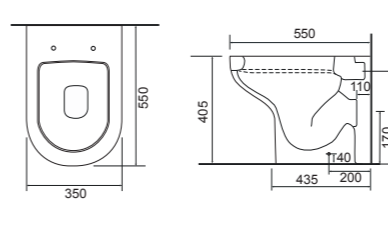

Charlotte

Charlotte BTW Pan with Temora Seat. Supplied with Chrome hinges, see more Type 1 hinges on [page 295](#). **36.9110.01** £625