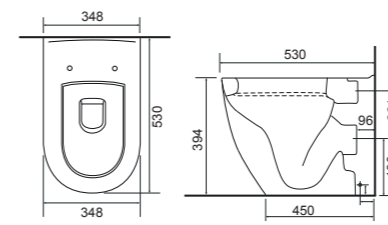

Cleveland - Rimless

Cleveland BTW Rimless Pan with Ballina Seat. Supplied with Chrome hinges, see more Type 1 hinges on [page 295](#). **36.9179.01** £460