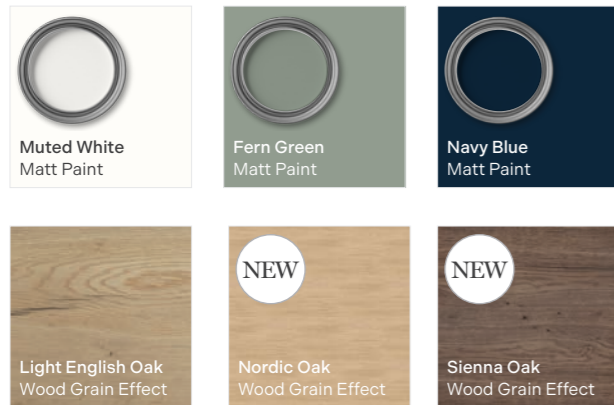

Vanity Furniture

Aurelia collection

Aurelia's refined square edges and feather-light drawers effortlessly combine style and practicality. Elevate your space with a touch of modern luxury, offering a choice of exquisite finishes. Craft a unique vanity that perfectly complements your bathroom décor with customisable handles, legs, and lighting options.