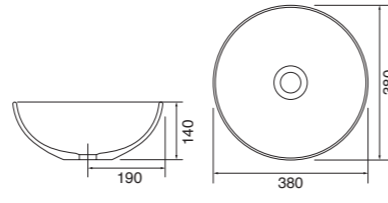

Sit-On Basins

Sit-On Basins are designed to be used with a worktop, creating a stylish, elevated focal point in your bathroom. When planning your layout, consider the overall basin height and opt for lower height units if needed to maintain a comfortable and practical setup.

Toledo

Gloss White. Ceramic. No tap hole. No Overflow. We recommend using our free flowing unslotted waste with this basin, see **page 289**.

	Code	Price
380w x 380d x 135h mm	9282	£215