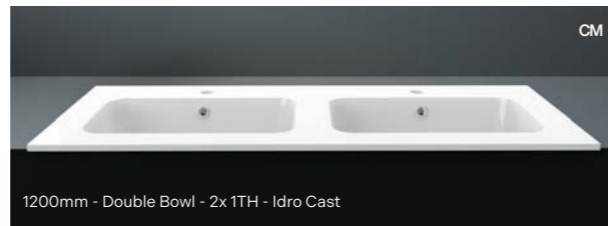

Idro

White. Cast Marble. External Overflow. Supplied with Chrome overflow ring, see more Type 1 overflow rings on [page 282](#).

		Code	Code	Price	Suitable Vanity Sizes
		NTH	2TH		
Standard - Gloss	1200w x 460d x 140h mm	9338	9238	£595	1200mm Vanity 2x 600mm Vanity
Standard - Matt	1200w x 460d x 140h mm	9339	9239	£595	1200mm Vanity 2x 600mm Vanity

1200mm - Double Bowl - 2x 1TH - Idro Cast