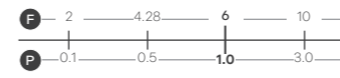

Cento Basin Tap

Reach: 117.5mm
Size: 145w x 240h x 160d mm
Cartridge Type: Ceramic Disc
Waste Type: Colour matched round slotted click waste

Chrome
1129CHR £210