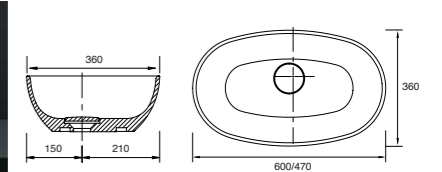

Bouro

Gloss. Cast Marble. No tap hole. No Overflow. We recommend using our free flowing unslotted waste with this basin, see [page 289](#).

	Code	Price
470w x 365d x 160h mm	3584	£300
600w x 365d x 160h mm	3585	£355