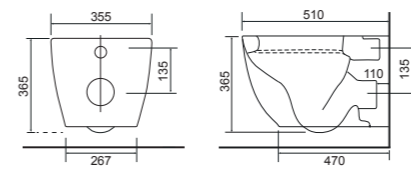

Back To Wall WC Sets

All Calypso WC's include a high quality seat with lift-off functionality, soft-close operation, and secure top-fix fittings as standard.

Madison

Madison BTW Pan with Beechworth Seat. Supplied with Chrome hinges that are not interchangeable **36.9161.01** £420

Michigan - Rimless

Michigan BTW Rimless Pan with Collerina seat. Supplied with Chrome hinges, see more Type 1 hinges on **page 295**. **36.9304.01** £520

Georgia with Wentworth Coloured Seat

Supplied with Chrome hinges that are not interchangeable

○ Cotton White	36.9170.02	£560	● Slate	36.9170.06	£560
● Portland Stone	36.9170.11	£560	● Maritime Blue	36.9170.07	£560
● Shale	36.9170.04	£560	● Chateau Green	36.9170.08	£560
● Lagoon Mist	36.9170.05	£560			

Close Coupled WC Sets

All Calypso WC's include a high quality seat with lift-off functionality, soft-close operation, and secure top-fix fittings as standard.

Charlotte

Charlotte CC Pan & Cistern with Temora Seat. Supplied with Chrome hinges, see more Type 1 hinges on **page 295**. **36.9111.01** £910

Cleveland Rimless

Cleveland CC Rimless Pan & Cistern with Ballina Seat. Supplied with Chrome hinges, see more Type 2 hinges on **page 295**. **36.9180.01** £728

Cleveland Comfort Height

Cleveland CC Comfort Height Rimless Pan & Cistern with Ballina Seat. Supplied with Chrome hinges, see more Type 2 hinges on **page 295**. **36.9182.01** £760

Wall Hung WC Sets

All Calypso WC's include a high quality seat with lift-off functionality, soft-close operation, and secure top-fix fittings as standard.

Daytona

Daytona Wall Hung Rimless Pan with Borden Seat. Supplied with Chrome hinges, see more Type 1 hinges on **page 295**. **36.9323.01** £475

Riverdale