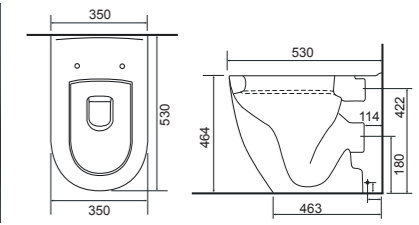

Cleveland Comfort Height - Rimless

Cleveland BTW Comfort Height Rimless Pan with Ballina Seat. Not suitable for use with 400mm WC units Supplied with Chrome hinges, see more Type 2 hinges on [page 295](#). **36.9181.01** £485