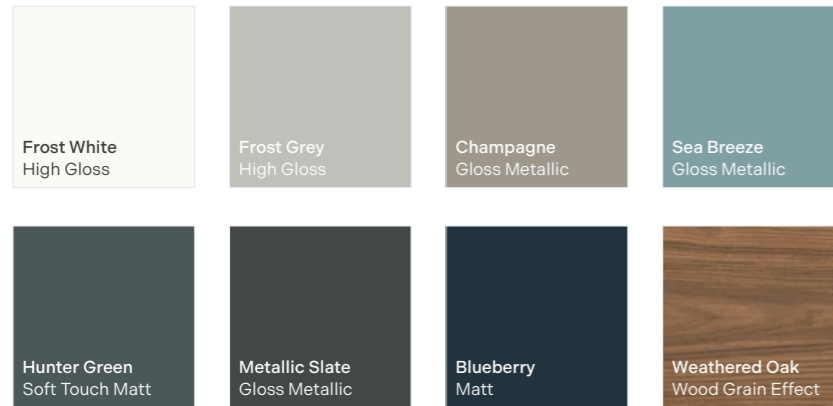

Vanity to Match Fitted Furniture

Bowland collection

Bowland features a sleek and modern slab-style fascia with a contemporary inset profile. This sophisticated design offers high gloss options with fascias and panels, enhanced by glass-effect edging for added refinement. Alternatively, choose from a range of matt finishes, complemented by matching edging, to create a seamless and stylish look.

Furniture Features

Contemporary Inset Profile

Clean lines and an inset profile for a modern touch.

Premium Fittings

High-quality soft-close runners, hinges, and hardware for smooth, quiet operation.

Glass Effect Edging

Reversible end panels with glass effect edging available on select units.