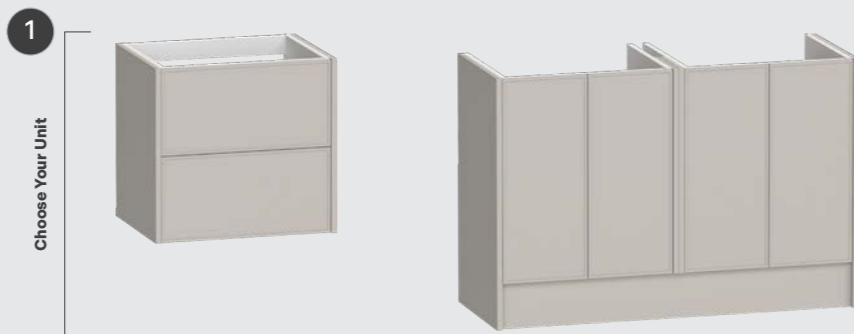

Vanity to Match Fitted Furniture Guide

Our Vanity to Match Fitted Furniture collections are designed to standalone or be used to complement our larger Calypso fitted furniture range, offering versatility in your bathroom design.

This guide will walk you through the simple steps to order and assemble your vanity unit for a stylish bathroom upgrade.

Design your vanity in four simple steps

1 Choose Your Unit

Browse the Vanity to Match Fitted Furniture section of the brochure to find your perfect vanity unit. When you order using a unit kit code, all of the parts that you need for assembly are included.