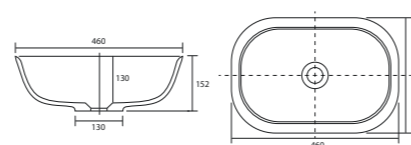

Bellanti

White. Cast Marble. No tap hole. No Overflow. We recommend using our free flowing unslotted waste with this basin, see [page 289](#).

	Code	Price
460w x 320d x 150h mm	9069	£430