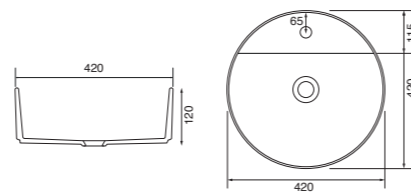

Tahoma

White. Ceramic. One tap hole. No Overflow. We recommend using our free flowing unslotted waste with this basin, see [page 289](#).

	Code	Price
420w x 420d x 120h mm	9319	£210