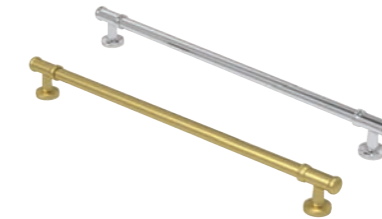

Floresta Bar - 320

Drill hole centres 320mm.
Size: 359w x 35d x 12h mm

Chrome	3663CHR	£42
Brushed Brass	3663BBR	£53