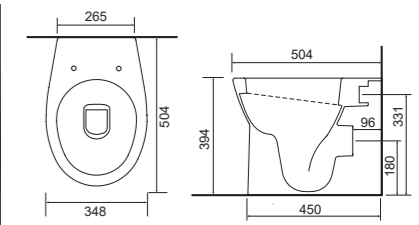

Denville

Denville BTW Pan with Hillston Seat. Supplied with Chrome hinges that are not interchangeable **36.9178.01** £310