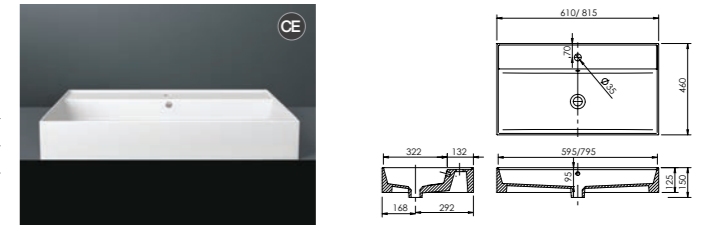

Monterey - Standard

White. Ceramic. One tap hole. Integrated Overflow. Supplied with Chrome overflow ring, see more Type 3 overflow rings on [page 282](#).

		Code	Price	Suitable Vanity Sizes
Standard	610w x 460d x 150h mm	9313	£435	600mm Standard
Standard	815w x 460d x 150h mm	9314	£565	800mm Standard