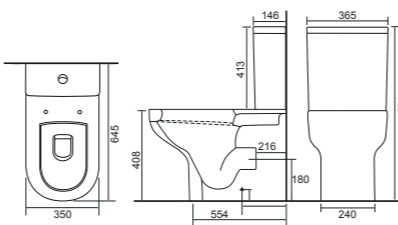

### Charlotte

Charlotte CC Pan & Cistern with Temora Seat. Supplied with Chrome hinges, see more Type 1 hinges on **page 295**. **36.9111.01** £910