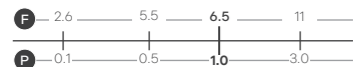

Chrome
1166CHR £370