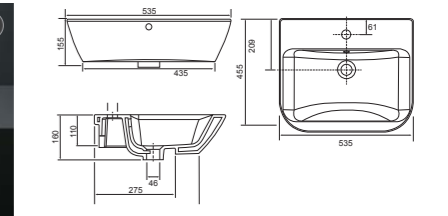

Cleveland

White. Ceramic. One tap hole. Integrated Overflow. Supplied with Chrome overflow ring which is optional.

		Code	Price	Minimum Carcass Sizes
Standard	535w x 455d x 155h mm	37.9177	£315	600 Standard