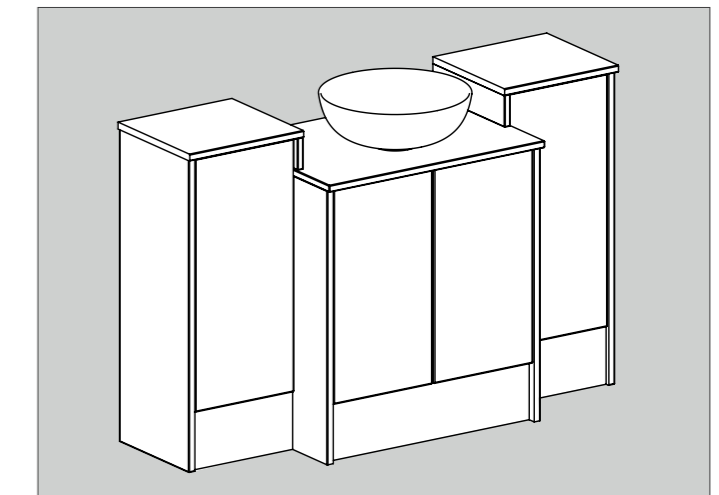

Concept for creating deep sit-on basin units integrated with standard-height fitted furniture.