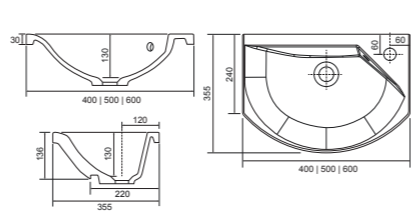

ART Slimline

White. Cast Marble. One tap hole. External Overflow. Supplied with Chrome overflow ring, see more Type 1 overflow rings on [page 280](#).

		Code	Price	Minimum Carcass Sizes
Slimline	400w x 355d x 155h mm	37.3174	£345	400 Slim
Slimline	500w x 355d x 155h mm	37.3114	£360	500 Slim
Slimline	600w x 355d x 155h mm	37.3096	£400	600 Slim