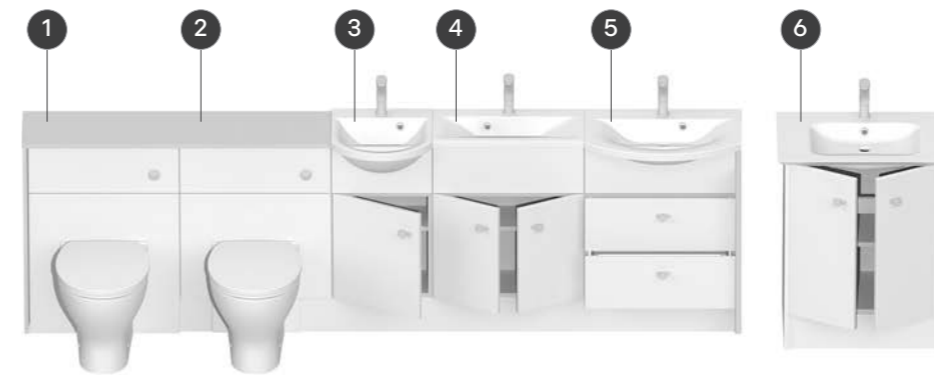

Fitted Furniture Units

Fitted bathroom units are highly versatile, allowing you to create any design you envision by combining units with coordinating panels for a cohesive look.