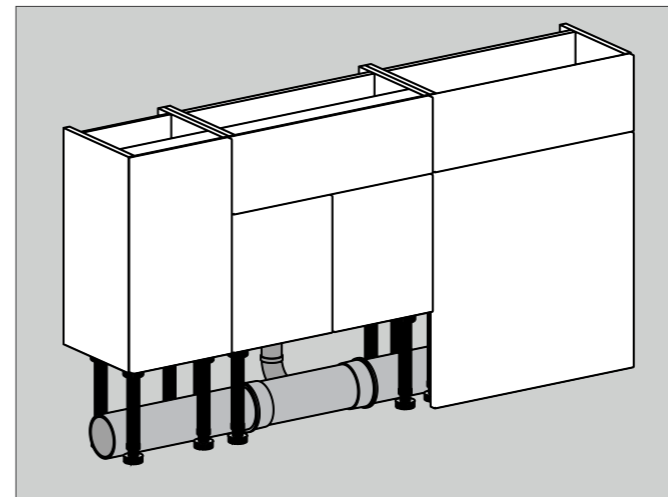

Deep Base Unit - One Door

Base unit with one left/right hand reversible soft-close door. One removable shelf.

		Unit Code	Price	Carcass	Door	
⌚	Deep	300w x 443d x 811h mm	1639CT**	£515	1057	2035

Deep Base Unit - Two Door

Base unit with two soft-close doors. One removable shelf. Unit can be lowered for use with a sit on bowl, remove 100mm leg extension piece from kit supplied to reduce the unit height to 711mm.

		Unit Code	Price	Carcass	Doors	
⌚	Deep	600w x 443d x 811h mm	1643CT**	£730	1068	2035 x2

Reasons to Choose a 561mm Unit

Hidden Pipes Access

561mm carcasses paired with 250mm legs and plinth hide large soil pipes effectively. The removable plinth design provides easy maintenance access, keeping unsightly elements out of view.

Wall-Hung Solution

Install 561mm carcass basin and base units without a plinth or legs for a streamlined, wall-hung appearance. Perfect for small spaces, this setup maximises storage while keeping the floor clear.

Accessible Furniture

Use 561mm carcasses units with a 150mm plinth for a lower-height furniture run. Ideal for those needing improved accessibility, this design combines functionality with a stylish finish.

Stepped Basin Design

Use 561mm carcass with 150mm legs to create a stunning fitted furniture runs featuring a stepped-down basin unit. This stylish design enhances your bathroom space's functionality and visual appeal.

Concept for concealing soil and waste pipes within fitted furniture or walls.