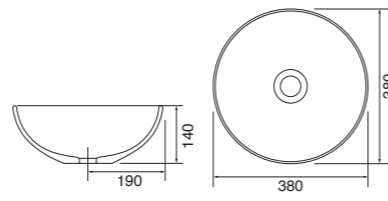

Toledo

Black. Ceramic. No tap hole. No Overflow. We recommend using our free flowing unslotted waste with this basin, see [page 287](#).

	Code	Price
380w x 380d x 135h mm	9285	£323