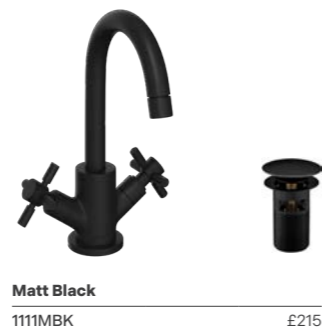

Modern Taps

Imola Basin Tap

Reach: 117.5mm
Size: 165w x 240h x 165d mm
Cartridge Type: Quarter Turn Ceramic Disc
Waste Type: Colour matched round slotted click waste