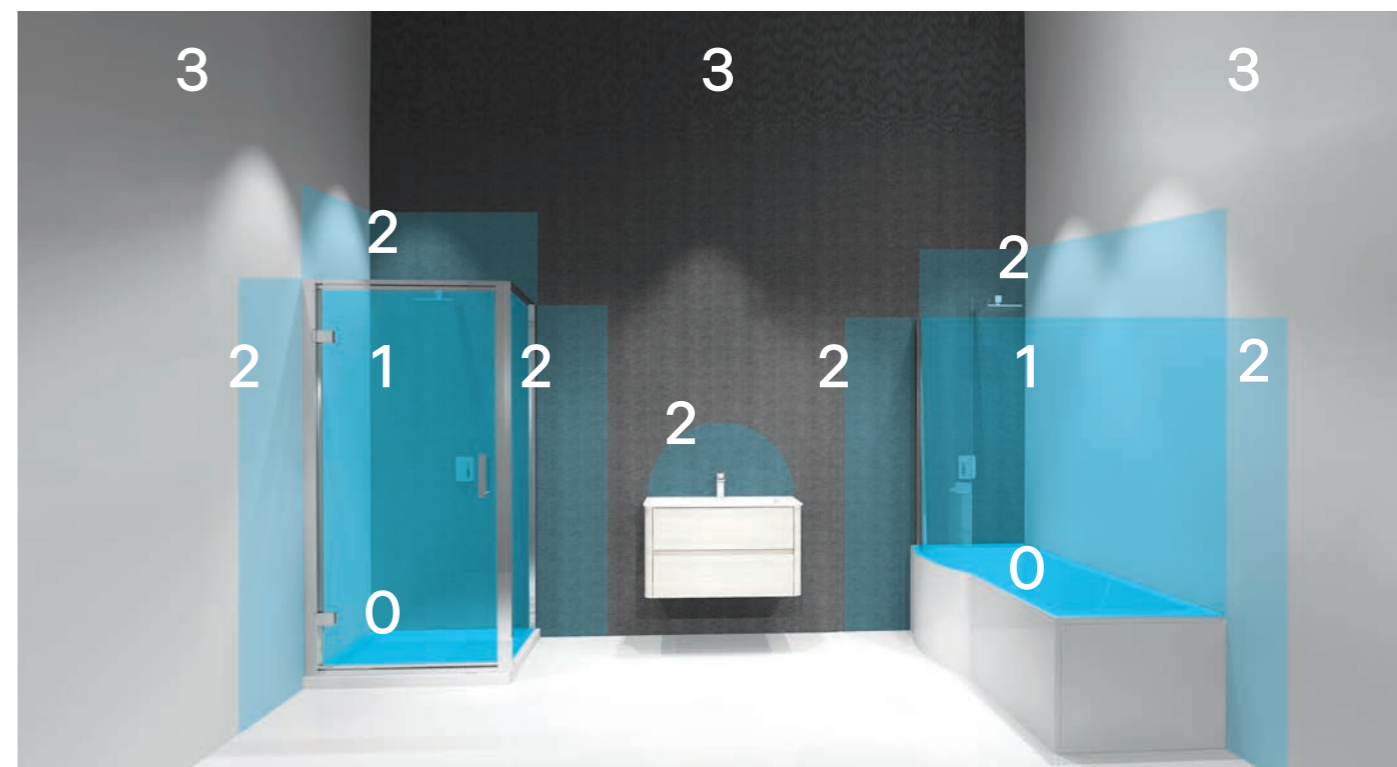

Zoned Lighting

Water and electricity are a dangerous combination so when choosing bathroom lights it is essential that you familiarise yourself with two terms; Bathroom Zones and IP Ratings. When purchasing bathroom lights you need to ensure that the fitting you choose has the relevant IP rating for the zone in which it is to be placed. So what are IP Ratings and Bathroom Zones?

IP RATING 1ST DIGIT		IP RATING 2ND DIGIT	
OBJECT SIZE	PROTECTED AGAINST	PROTECTED AGAINST	TESTED FOR
0	NO PROTECTION.	0	NO PROTECTION
1	PROTECTION AGAINST ANY LARGE SURFACE AREA OF THE BODY BUT NOT DELIBERATE TAMPERING OR FORCE.	1	DRIPPING WATER
2	FINGERS OR SIMILAR SIZED TOOLS AND OBJECTS.	2	DRIPPING WATER WHEN TILTED UP TO 15°
3	THICK WIRES, TOOLS AND SIMILAR-SIZED FOREIGN BODIES.	3	SPRAYING WATER
4	MOST WIRES, SCREWS, ETC.	4	SPLASHING WATER
5	Protected against dust, allowing limited ingress. (no harmful deposit)	5	WATER JETS
6	DUST TIGHT	6	POWERFUL WATER JETS
		7	IMMERSION UP TO 1M
		8	IMMERSION BEYOND 1M

IP 67

The item is protected from dust and capable of withstanding water immersion upto 1 meter for 30 minutes.

ZONE 0 Covers the areas inside the bath or shower tray. If you decide to illuminate this area the fittings must be low voltage and must have a minimum rating of IP67 making them immersion proof.

ZONE 2 Covers the area 0.6M outside the bath's perimeter and to a height of 2.25M from the floor. As with Zone 1, a minimum IP44 rating is required for this area.

ZONE 1 Incorporates the area directly above the bath or shower tray to a height of 2.25m from the floor. A light with a minimum IP44 rating is required for this area. If the light uses a 240V supply, a 30ma RCD (residual current device) must be used to protect the circuit in this zone.

ZONE 3 Outside zones cover areas which fall outside of zones 0,1 and 2 and are well away from any contact with water. No IP ratings are required for light fittings in this area.

Installation must be made in accordance with the current IEE wiring regulations and relevant building regulations. Calypso recommends that all electrical bathroom products should only be fitted by a suitably qualified Part P registered electrician.