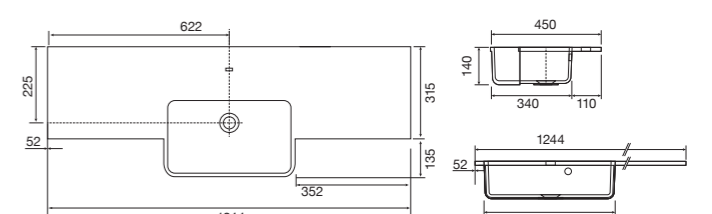

Fontana Cast Wing Basin - 1244mm

CM

White. Cast Marble. No tap hole. Integrated Overflow. Suitable for use with a 1200mm run of furniture. This basin section will only suit a 600 standard carcass size. Basin can be cut to size and finished with the Fontana finishing kit. Supplied with White overflow ring, see more Type 3 / Type 4 overflow rings on [page 280](#).

Central Bowl - 1244w x 455d x 170h mm	37.3608	£690