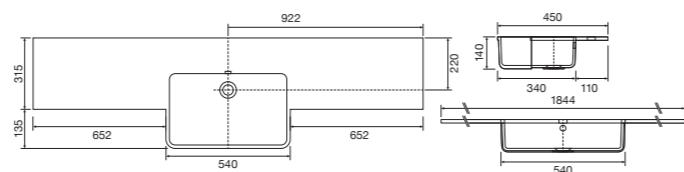

Fontana Cast Wing Basin - 1844mm CM

White. Cast Marble. No tap hole. Integrated Overflow. Suitable for use with a 1800mm run of furniture. This basin section will only suit a 600 standard carcass size. Basin can be cut to size and finished with the Fontana finishing kit. Supplied with Chrome overflow ring, see more Type 3 / Type 4 overflow rings on **page 280**.

Central Bowl - 1844w x 455d x 170h mm	37.3607	£990