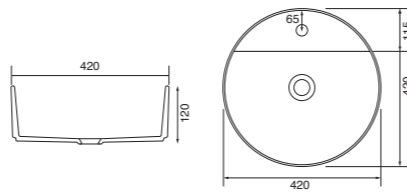

Tahoma

White. Ceramic. One tap hole. No Overflow. We recommend using our free flowing unslotted waste with this basin, see [page 287](#).

	Code	Price
420w x 420d x 120h mm	9319	£210