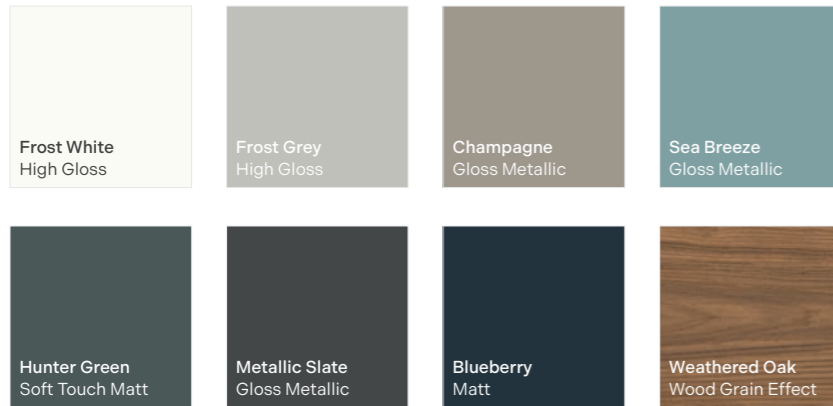

Fitted Furniture

Bowland collection

Bowland features a sleek and modern slab-style fascia with a contemporary inset profile. This sophisticated design offers high gloss options with fascias and panels, enhanced by glass-effect edging for added refinement. Alternatively, choose from a range of matt finishes, complemented by matching edging, to create a seamless and stylish look.

Furniture Features

Contemporary Inset Profile

Clean lines and an inset profile for a modern touch.

Premium Fittings

High-quality soft-close runners, hinges, and hardware for smooth, quiet operation.

Glass Effect Edging

Reversible end panels with glass effect edging available on select units.

Vanity to Match

A range of vanity options designed to match perfectly with our wider fitted collection.