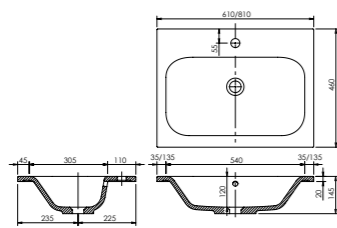

Orani/Vanity Basin