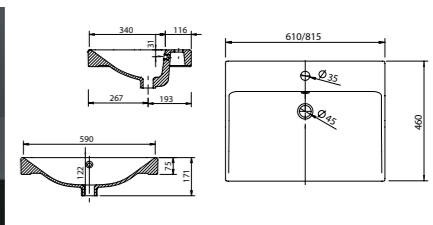

Panama - Standard

White. Ceramic. One tap hole. Integrated Overflow. Supplied with Chrome overflow ring, see more Type 3 overflow rings on **page 280**.

	Code	Price	Suitable Vanity Carcass Sizes	
Standard	610w x 460d x 170h mm	9315	£365	600mm Standard
Standard	815w x 465d x 175h mm	9316	£465	800mm Standard