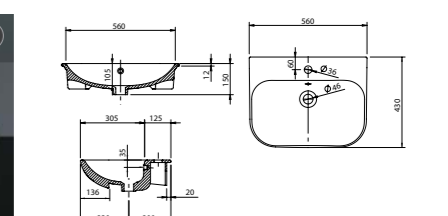

Riverdale

White. Ceramic. One tap hole. Integrated Overflow. Supplied with a Chrome overflow ring, see more Type 3 overflow rings on **page 280.**

		Code	Price	Minimum Carcass Sizes
Standard	560w x 430d x 150h mm	37.9324	£265	600 Standard