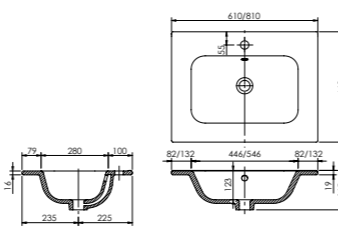

White. Cast Marble. One tap hole. External Overflow. Supplied with Chrome overflow ring, see more Type 1 overflow rings on **page 280**.

Gloss White - 610w x 460d x 145h mm	9240	£250
Matt White - 610w x 460d x 145h mm	9241	£275
Gloss White - 810w x 460d x 145h mm	9242	£290
Matt White - 810w x 460d x 145h mm	9243	£320

Serrenti/Vanity Basin