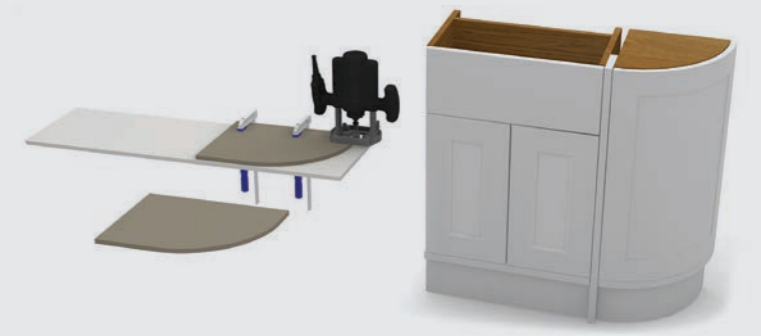

Base Unit - One Door

Base unit with one left/right hand reversible soft-close door. One removable shelf.

		Unit Code	Price	Carcass	Door
Standard	200w x 303d x 811h mm	4437PD**	£390	4023	5023
Standard	300w x 303d x 811h mm	4439PD**	£445	4035	5035
Slim	200w x 218d x 811h mm	4237PD**	£390	4023S	5023
Slim	300w x 218d x 811h mm	4239PD**	£445	4035S	5035

Base Unit - Two Door

Base unit with two soft-close doors. One removable shelf.

		Unit Code	Price	Carcass	Doors
Standard	400w x 303d x 811h mm	4441PD**	£595	4036	5023 x2
Standard	600w x 303d x 811h mm	4443PD**	£665	4002	5035 x2
Slim	400w x 218d x 811h mm	4241PD**	£595	4036S	5023 x2
Slim	600w x 218d x 811h mm	4243PD**	£665	4002S	5035 x2

Curved Base Unit

Curved unit designed for the end of a furniture run. One soft-close reversible door for LH & RH ends. One fixed shelf. MDF jig is available for creating perfect curves on our Calypso worktops. For use with a router featuring a ø30mm guide bush and a 12.7mm cutter.

		Unit Code	Price	Carcass	Door
Standard	300w x 303d x 811h mm	4435PD**	£660	4031	5039

Worktop Jig - Curved Base End Unit

The Calypso Curved Worktop Jig is designed to help installers create a flawless curve on a Calypso worktop, matching the radius of a Pentland curved end unit. Use with a router fitted with a 30mm guide bush and a 12.7mm twin flute cutter (cutters and tools not included).

Size	400w x 306d x 12h mm
Code	7035.01
Price	£19