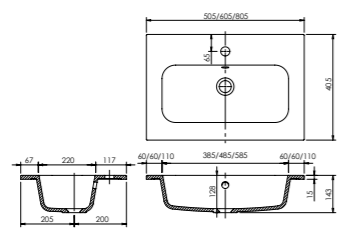

Vanity Basins

Vanity Basins are sized to fit perfectly on our vanity units, available in standard widths of 600mm, 800mm, and 1200mm. Designed for a seamless fit and optimal functionality in a variety of bathroom layouts.

Idro/Vanity Basin