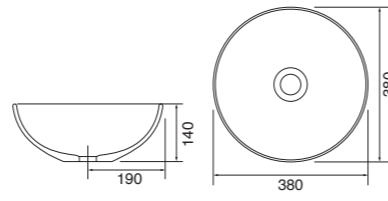

Toledo

Matt White. Ceramic. No tap hole. No Overflow. We recommend using our free flowing unslotted waste with this basin, see [page 287](#).

	Code	Price
380w x 380d x 135h mm	9283	£323