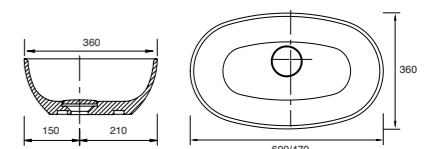

Bouro

White. Gloss. Cast Marble. No tap hole. No Overflow. We recommend using our free flowing unslotted waste with this basin, see [page 287](#).

	Code	Price
470w x 365d x 160h mm	3584	£300
600w x 365d x 160h mm	3585	£355