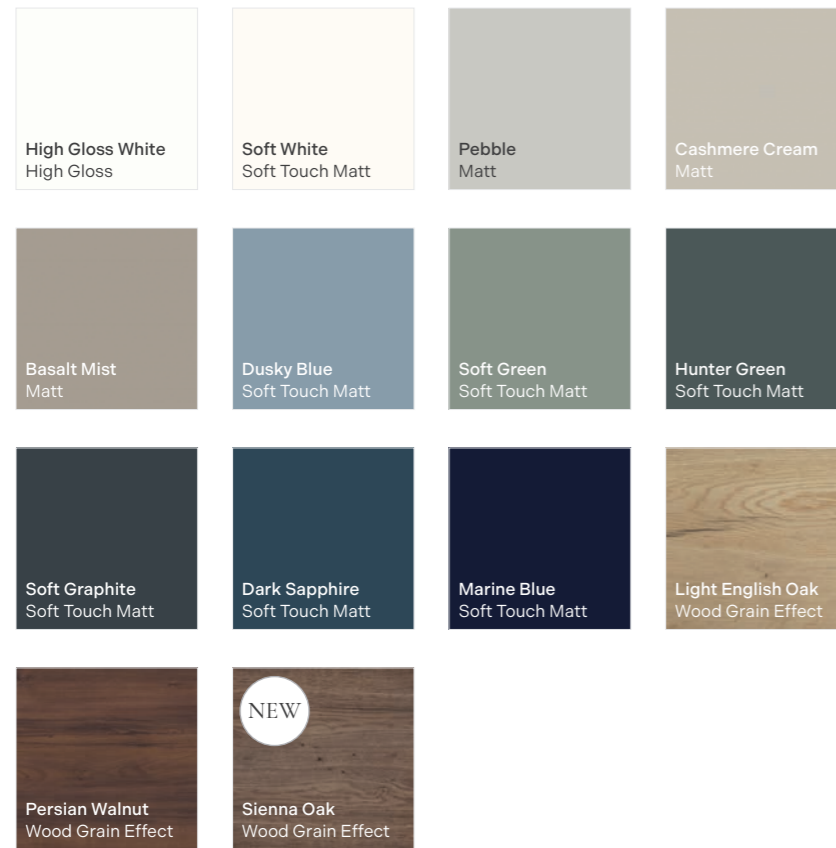

Fitted Furniture

Brecon collection

Brecon's clean and modern appearance is defined by signature, soft-edge, slab-style fascias. Presented across an incredible variety of glossy, wood grain, metallic or matt styles, the collection offers something for every bathroom. Brecon's simple and contemporary design is an understated classic, complete with soft-close hinges, runners and fixings.

Furniture Features

Modern Slab Design

A sleek flat-front style with clean soft lines for a contemporary look.

Premium Fittings

High-quality soft-close runners, hinges, and hardware for smooth, quiet operation.

Extensive Range

Featuring our largest range of finishes, this style has something for everyone.