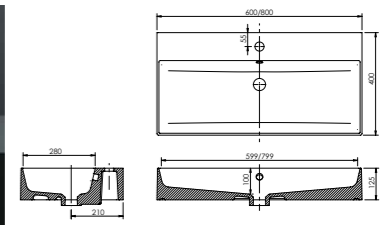

Memphis - Slimline

White. Ceramic. One tap hole. Integrated Overflow. Supplied with Chrome overflow ring, see more Type 3 overflow rings on **page 280**.

	Code	Price	Suitable Vanity Carcass Sizes	
Standard	600w x 400d x 150h mm	9286	£445	600 Slimline
Standard	800w x 400d x 160h mm	9287	£550	800 Slimline