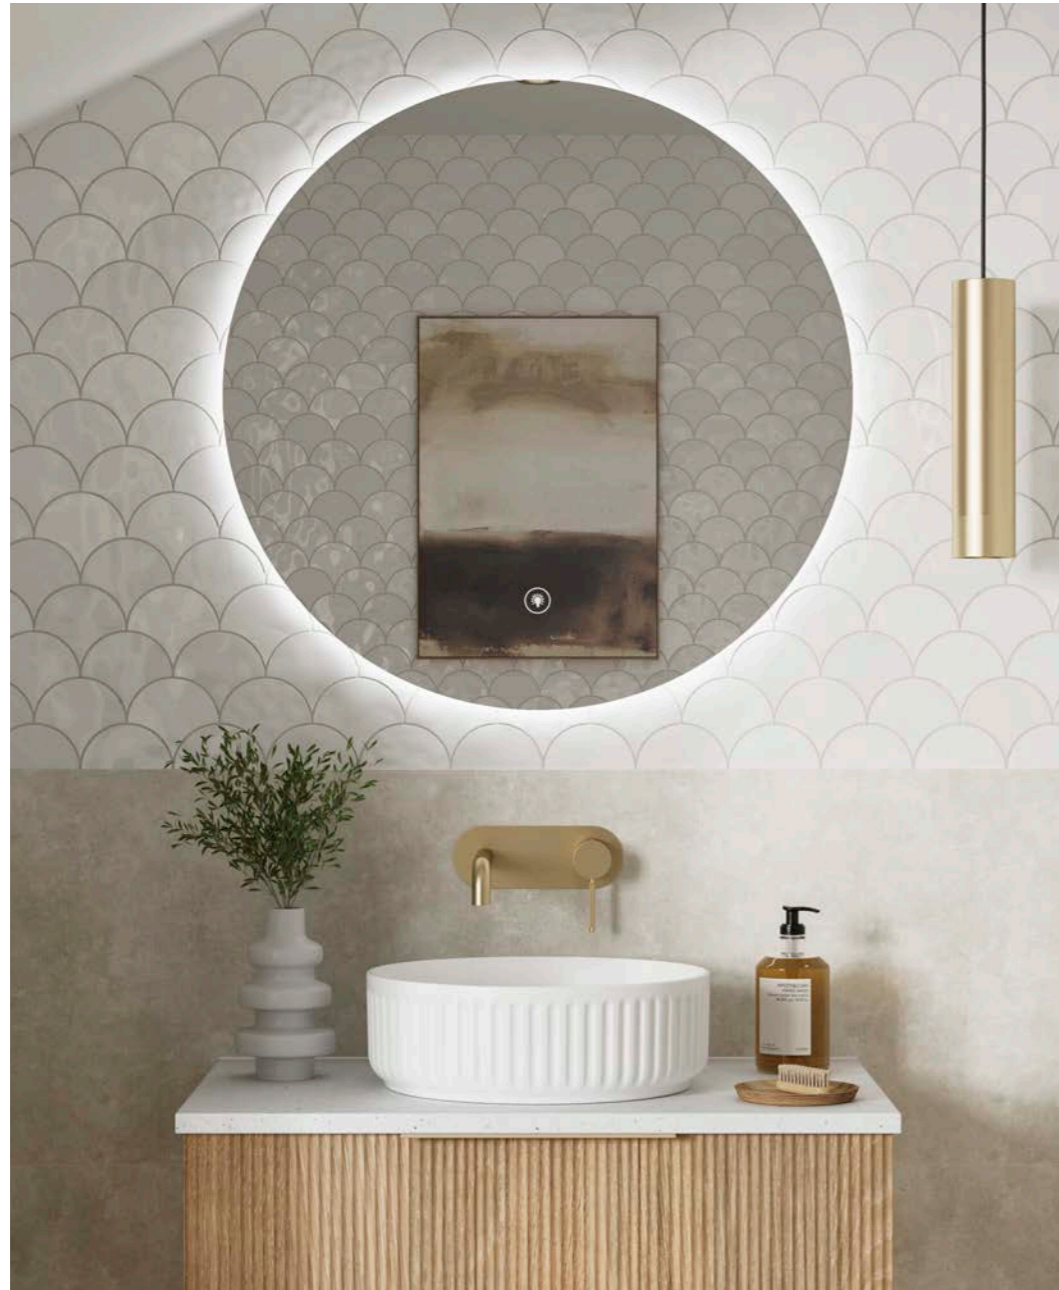

Velas

Velas is simple, soft, and brilliantly clear.

The Velas mirror is designed to bring balance and brightness to your daily routine. Its gentle backlit LED provides the perfect illumination for both early starts and slow evenings.

Size	Code	Price
600w x 30d x 600h mm	3397	£370
700w x 30d x 700h mm	3398	£415

Key Features	
Control	One button touch
Lighting	Dimmable LED
Demister	Yes

All prices include VAT