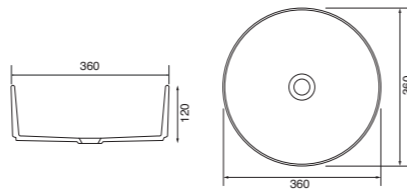

Indiana

Matt Black. Ceramic. No tap hole. No Overflow. We recommend using our free flowing unslotted waste with this basin, see [page 287](#).

	Code	Price
360w x 360d x 120h mm	9318	£440