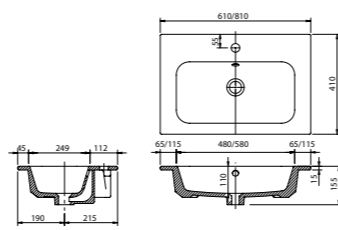

White. Cast Marble. One tap hole. External Overflow. Supplied with Chrome overflow ring, see more Type 1 overflow rings on **page 280**.

500w x 405d x 140h mm	9260	£295
600w x 405d x 140h mm	9261	£328
800w x 405d x 140h mm	9262	£415

Chandler/Vanity Basin

White. Ceramic. One tap hole. Integrated Overflow. Supplied with Chrome overflow ring, see more Type 3 overflow rings on **page 280**.

615w x 410d x 155h mm	9290	£365
810w x 410d x 155h mm	9303	£430