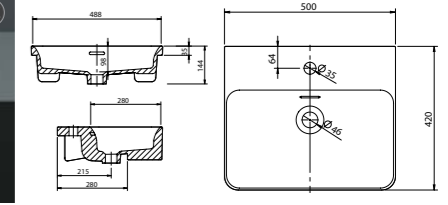

Aurora NEW

White. Ceramic. One tap hole. Integrated Overflow. Overflow ring not required. **page 280.**

		Code	Price	Minimum Carcass Sizes
Standard	500w x 420d x 144h mm	37.9357	£230	600 Standard

Charlotte