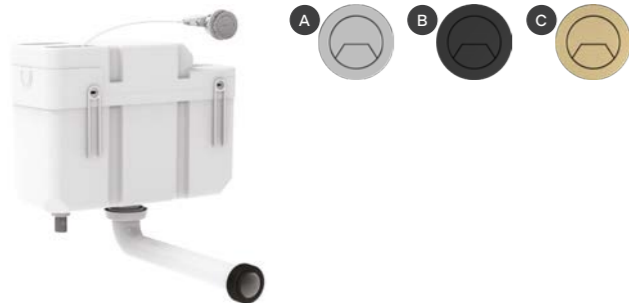

Size: 460w x 127d x 340h mm

A - Chrome - Push Button	40w mm	3105	£165
---------------------------------	--------	------	------

Compatible push buttons:

B - Matt Black - Push Button	48mm	7222	£52
C - Brushed Gold - Push Button	48mm	7223	£52