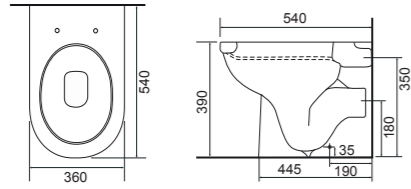

Back To Wall WC Sets

All Calypso WC's include a high quality seat with lift-off functionality, soft-close operation, and secure top-fix fittings as standard.