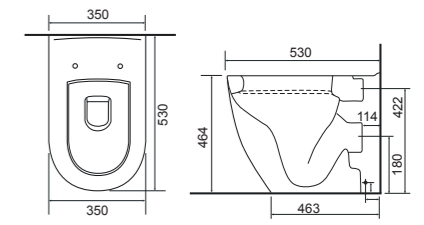

Cleveland Comfort Height - Rimless

Cleveland BTW Comfort Height Rimless Pan with Ballina Seat. Not suitable for use with 400mm WC units Supplied with Chrome hinges, see more Type 2 hinges on [page 293](#). **36.9181.01** £485