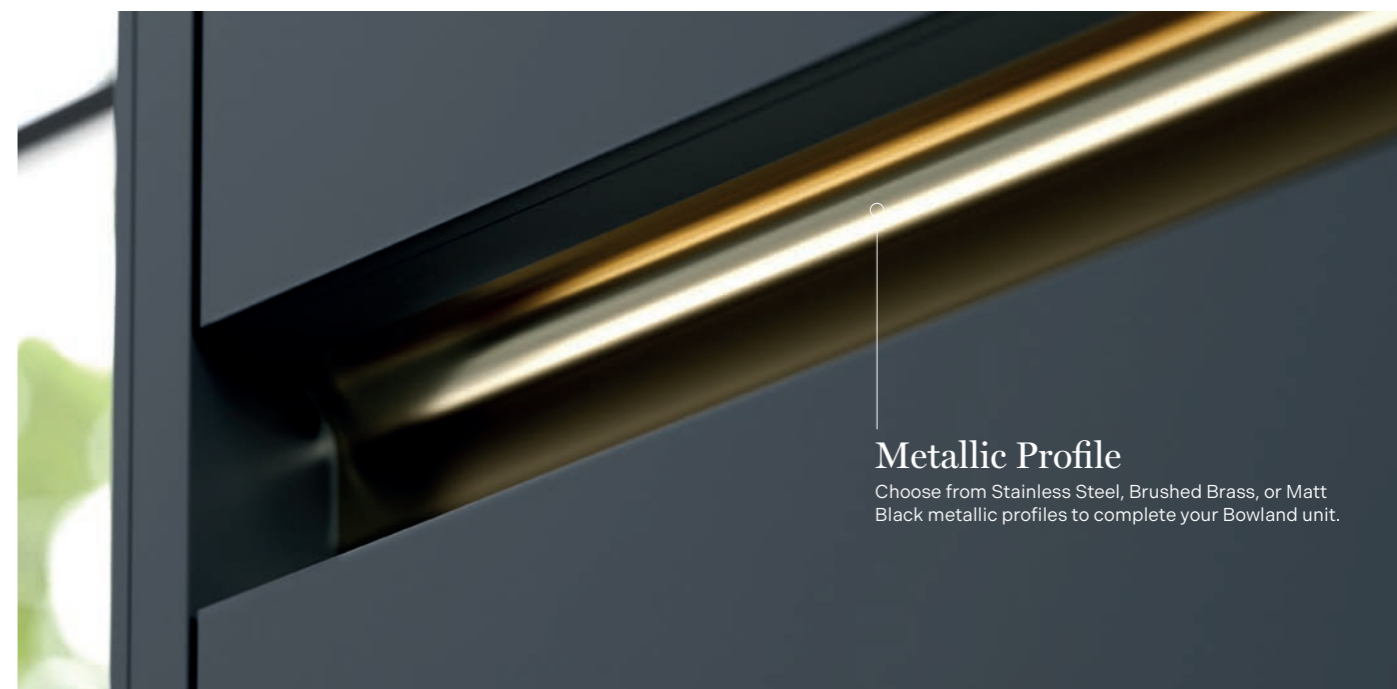

Add a Calypstone Left Hand Undermount Basin

Cirrus White ☺	3499CS	£1,400
Storm Grey	3499SY	£1,400
View worktop swatches on inside front cover		

1200 - Four Drawer

1200w x 460d x 600h mm

Code=	Price	Carcass	Drawer Fascia	End Panels
8431BL**	£2,250	4174 x2	5071 x4	3425 x4

Add a Vanity Basin

	NTH	2TH	
Orani Cast Double ☺	9344	9244	£400

Add a Sit-on Basin and 1200 Vanity Worktop

Florida Ceramic ☺	9199	£200
Sit-on bowl collection on page 278		
Worktop Cast Marble ☺	3288	£328
Worktop collection on page 258		

Add a Calypstone Double Undermount Basin

Cirrus White ☺	3498CS	£1,785
Storm Grey	3498SY	£1,785
View worktop swatches on inside front cover		

Add a Calypstone Left Hand Undermount Basin

Cirrus White ☺	3499CS	£1,400
Storm Grey	3499SY	£1,400
View worktop swatches on inside front cover		

Metallic Profiles & Profile Connectors

Metallic Profile

Supplied with brackets used to fix the profile to the carcasses.

		Code	Price
Stainless Steel Effect	1250 x 64mm	7146SST	£85
Brushed Brass Effect	1250 x 64mm	7146BBR	£85
Matt Black	1250 x 64mm	7146MBK	£85
Stainless Steel Effect	2500 x 64mm	7149SST	£130
Brushed Brass Effect	2500 x 64mm	7149BBR	£130
Matt Black	2500 x 64mm	7149MBK	£130

Metallic Profile Connector

Internal corner connectors for use with Bowland inset profiles.

	Code	Price
Brushed Steel Effect	7141BST	£5
Brushed Brass Effect	7141BBR	£5
Matt Black	7141MBK	£5

Metallic Profile

Choose from Stainless Steel, Brushed Brass, or Matt Black metallic profiles to complete your Bowland unit.

Metallic Profile Guide

Profiles are available in 1250mm and 2500mm lengths. The profile should be cut to match the overall length of the carcass run between the end and/or infill panels. Corner connectors are available to accommodate 90° angles in the furniture.