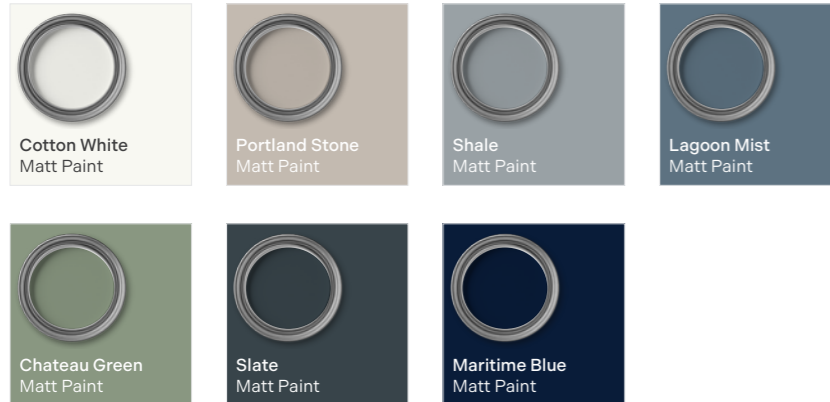

Fitted Furniture

Pentland collection

The Pentland collection embodies a timeless, classic style. Featuring elegantly painted and lacquered finishes, each piece exudes sophistication, complemented by Natural Oak finish carcasses. With its signature shaker-style doors, the collection offers a range of period-inspired vanities, complete with curved cabinets or flat tongue-and-groove end panels.