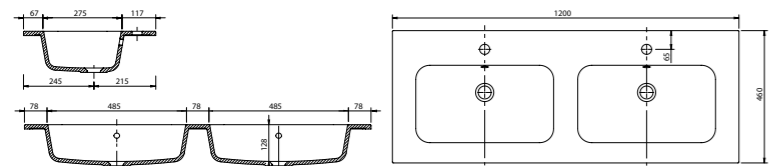

Idro Double Bowl

White. Gloss. Cast Marble. External Overflow. Supplied with Chrome overflow ring, see more Type 1 overflow rings on **page 280**.

	Code	Code	Price	Suitable Vanity Sizes	
	NTH	2TH			
Standard - Gloss	1200w x 460d x 140h mm	9338	9238	£595	1200mm Vanity 2x 600mm Vanity
Standard - Matt	1200w x 460d x 140h mm	9339	9239	£595	1200mm Vanity 2x 600mm Vanity