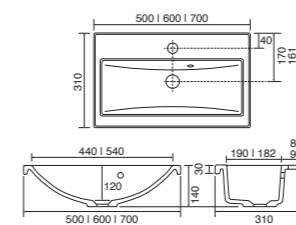

Finesse/Drop In Basin CM

White. Cast Marble. One tap hole. External Overflow. Suitable for standard depth base/basin units only. Each basin size is recommended to match the carcass size (i.e. 500 basin suits a 500 carcass). Supplied with Chrome overflow ring, see more Type 1 overflow rings on **page 280**.

500w x 310d x 140h mm	3091	£323
600w x 310d x 140h mm	3080	£323
700w x 310d x 140h mm	3093	£323