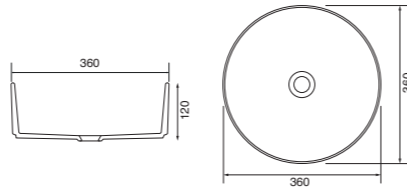

Sit-On Basins

Sit-On Basins are designed to be used with a worktop, creating a stylish, elevated focal point in your bathroom. When planning your layout, consider the overall basin height and opt for lower height units if needed to maintain a comfortable and practical setup.

Indiana

White. Ceramic. No tap hole. No Overflow. We recommend using our free flowing unslotted waste with this basin, see [page 287](#).

	Code	Price
360w x 360d x 120h mm	9317	£350