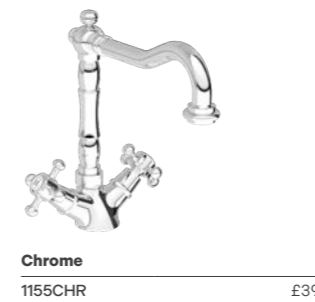

Imola Bath & Shower Mixer

Reach: 147mm
 Size: 295w x 295h x 150d mm
 Cartridge Type: Quarter Turn Ceramic Disc
 Waste Type: Colour matched round slotted click waste

Traditional Taps

Venicia Basin Tap

Reach: 186mm
 Size: 177w x 235h x 235d mm
 Cartridge Type: Quarter Turn Ceramic Disc
 Waste Type: Colour matched round slotted click waste