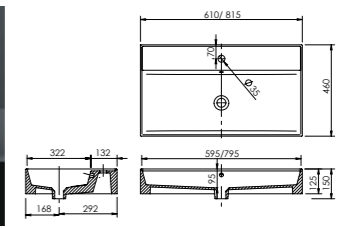

Memphis - Slimline

White. Ceramic. One tap hole. Integrated Overflow. Supplied with Chrome overflow ring, see more Type 3 overflow rings on **page 280**.

	Code	Price	Suitable Vanity Carcass Sizes	
Standard	600w x 400d x 150h mm	9286	£445	600 Slimline
Standard	800w x 400d x 160h mm	9287	£550	800 Slimline