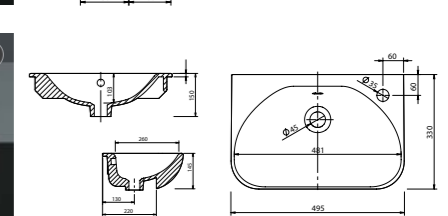

Riverdale NEW

White. Ceramic. One tap hole. Integrated Overflow. Supplied with a Chrome overflow ring, see more Type 3 overflow rings on **page 280.**

		Code	Price	Minimum Carcass Sizes
Slimline	495w x 330d x 150h mm	37.9331	£255	500 Slimline