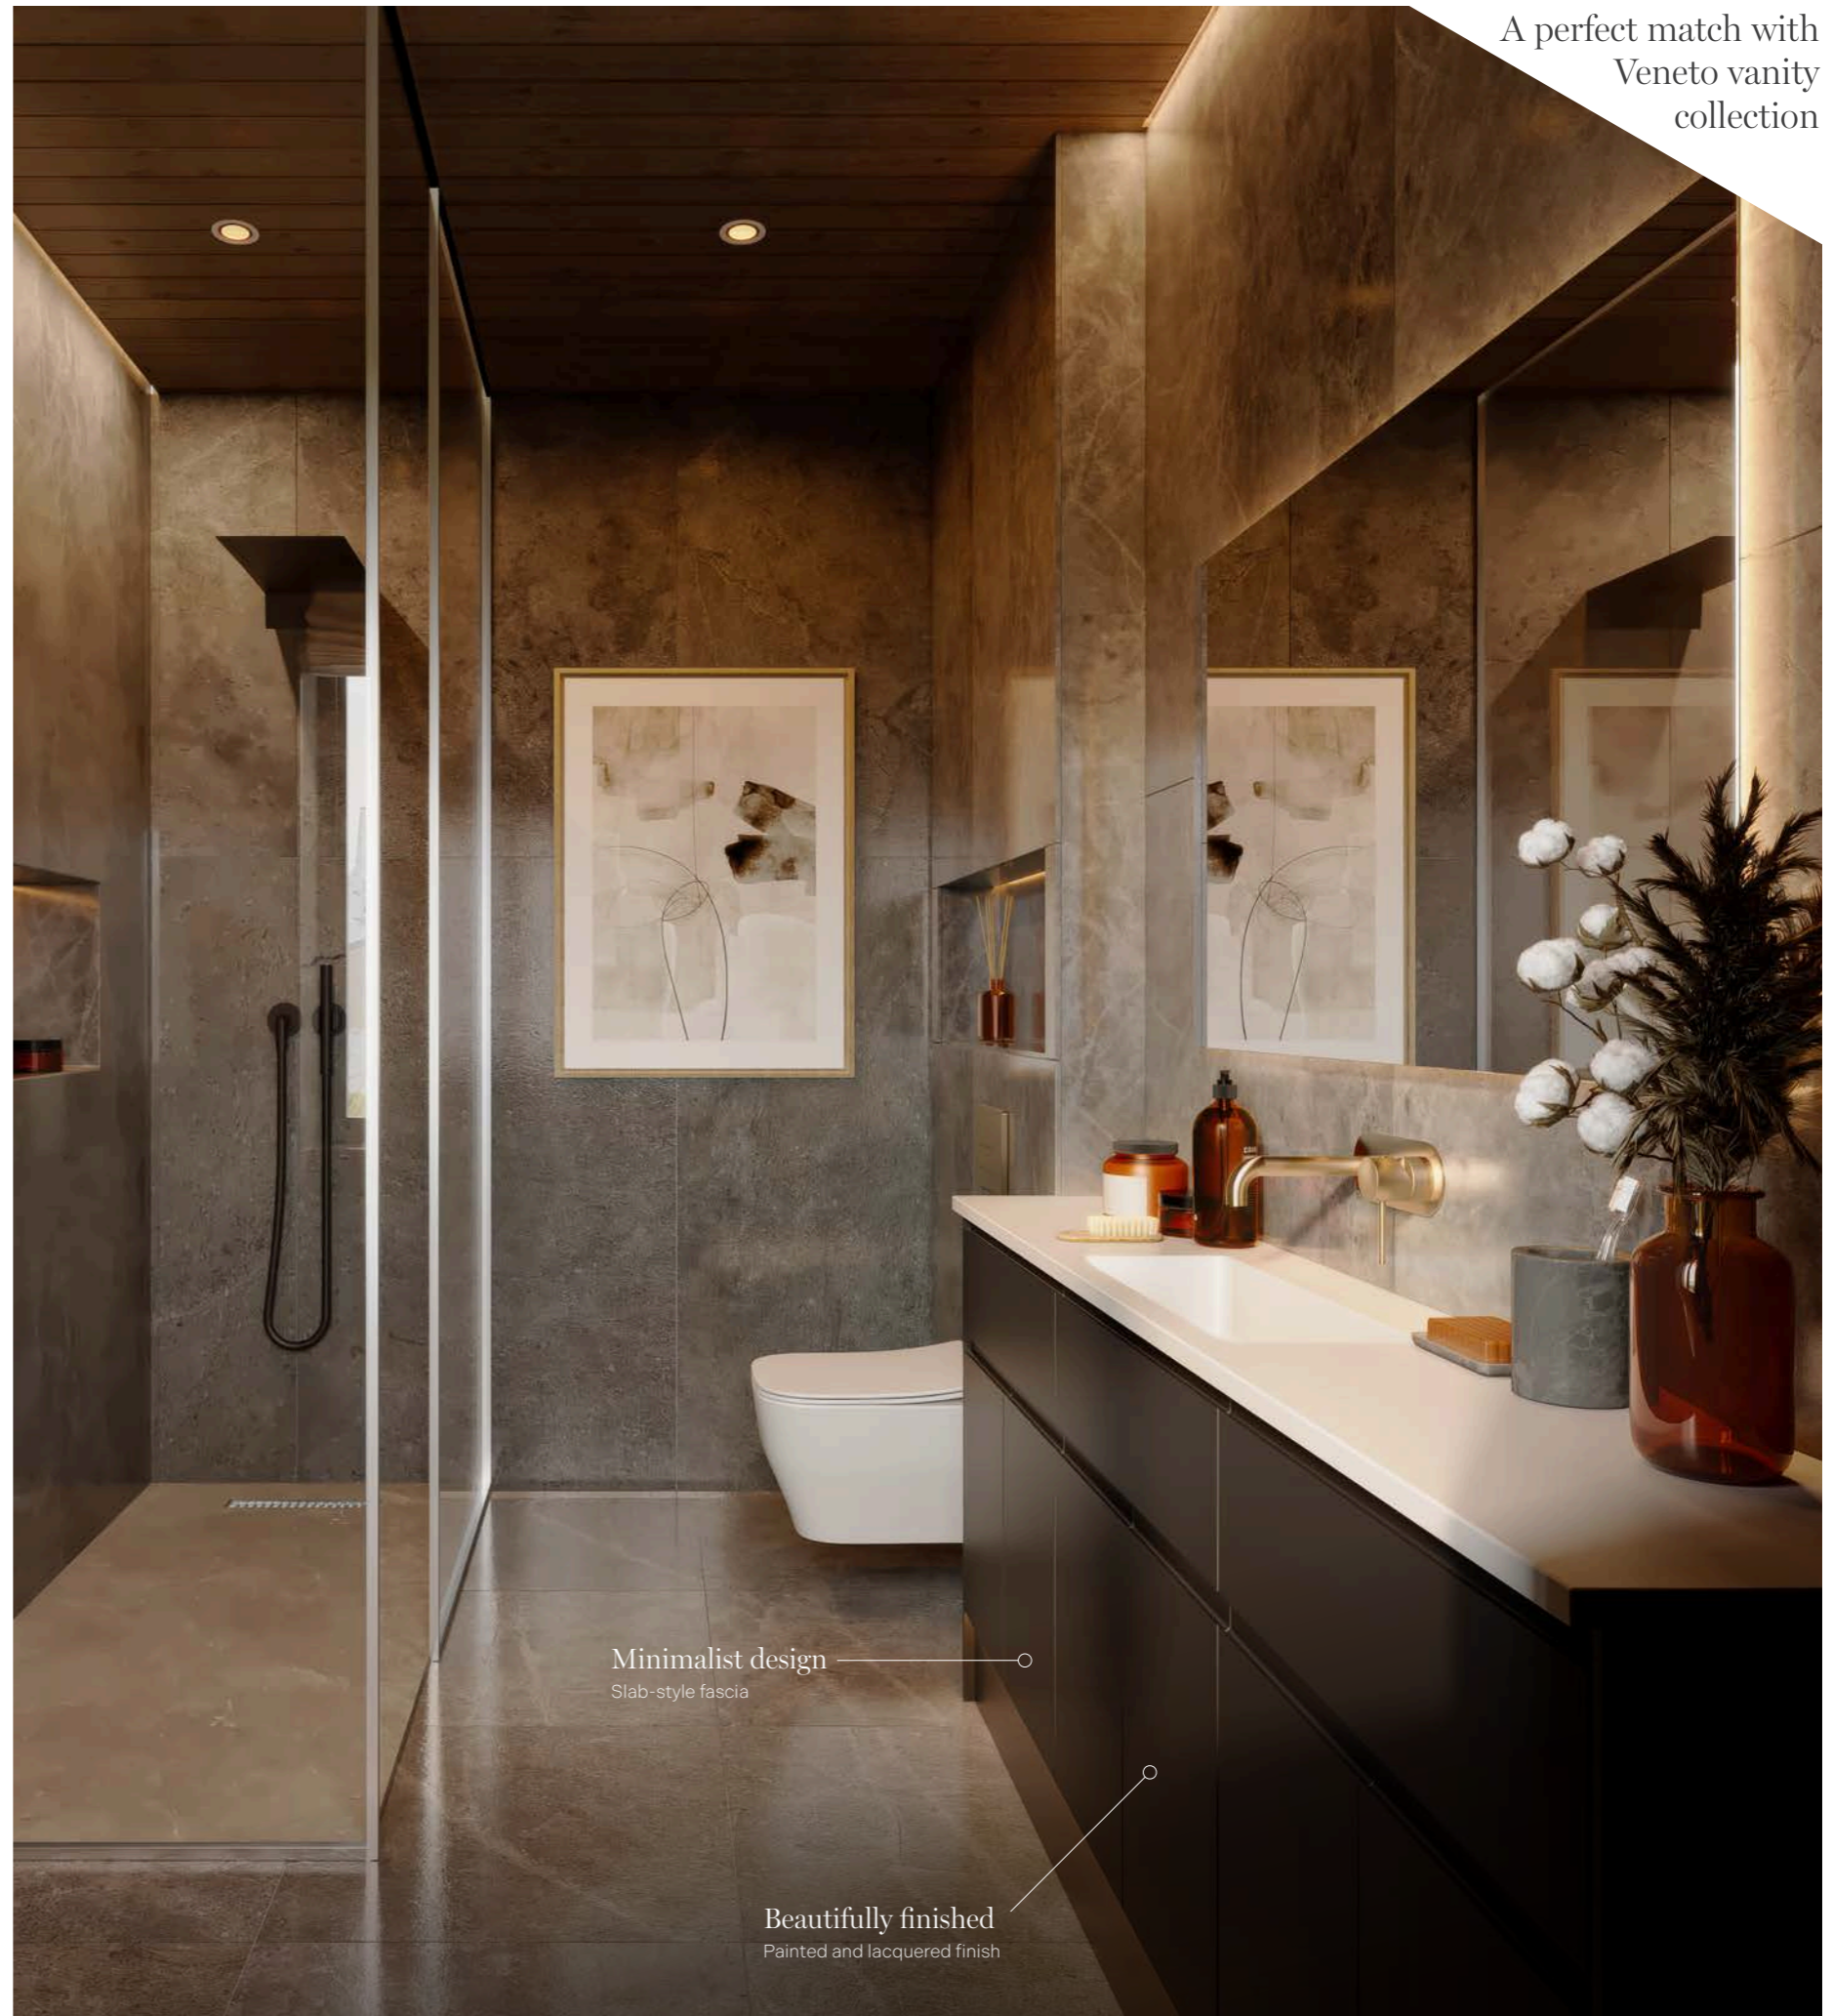

Vanity to Match

Vanity to perfectly match with the wider Fitted Furniture collection.

A perfect match with Veneto vanity collection