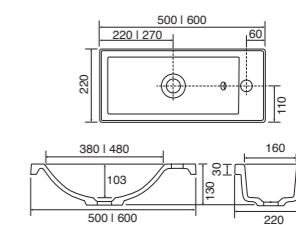

Finesse Slimline/Drop In Basin CM

White. Cast Marble. One tap hole. External Overflow. Reversible left/right basin positioning. Suitable for slimline base/basin units only. Each basin size is recommended to match the carcass size (i.e. 500 basin suits a 500 carcass). Supplied with Chrome overflow ring, see more Type 1 overflow rings on **page 280**.

500w x 220d x 130h mm	3092	£323
600w x 220d x 130h mm	3090	£323