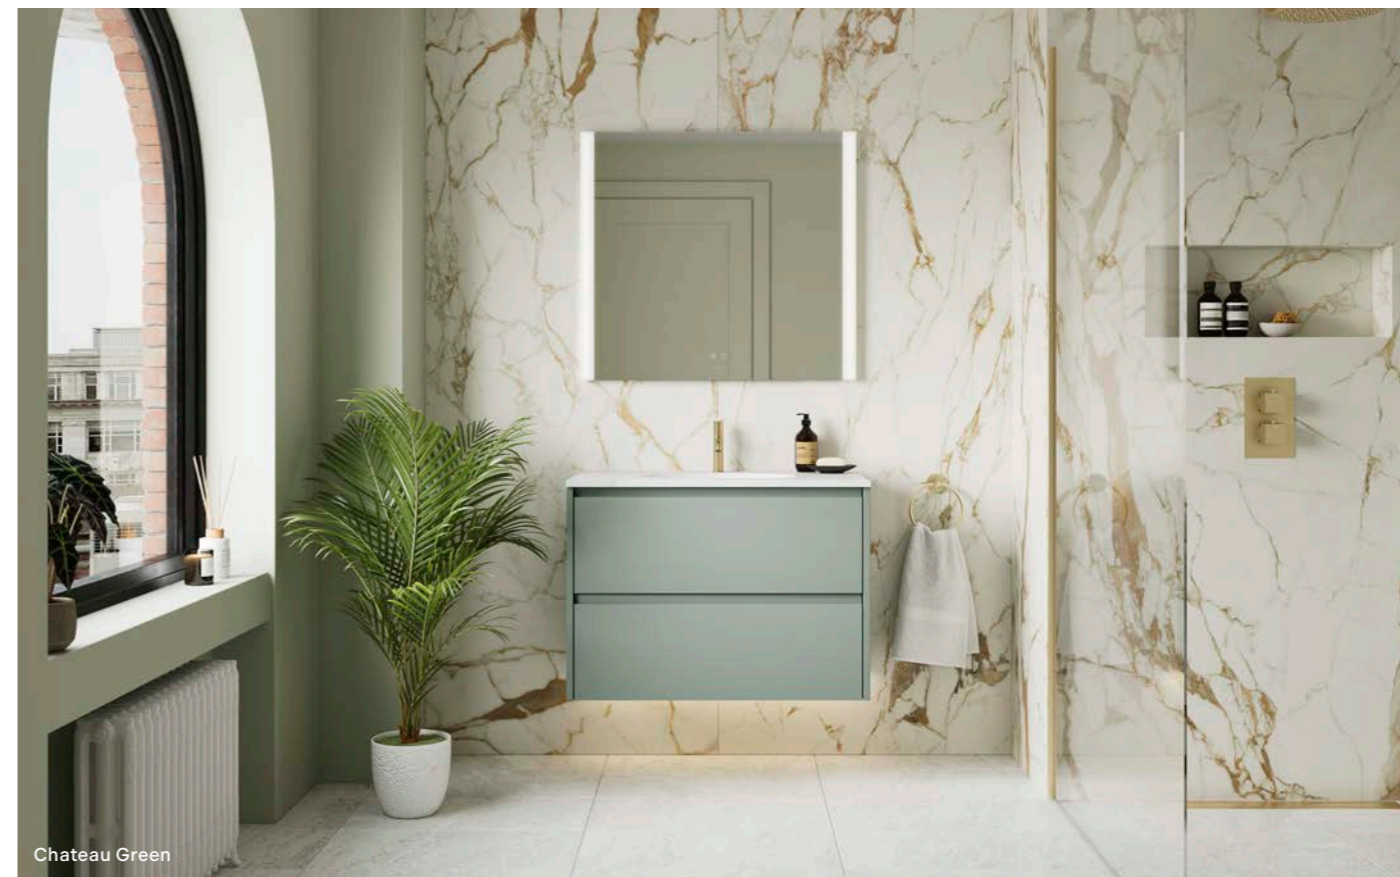

● Maritime Blue

Corner furniture used thoughtfully to make the most of every inch.

Room includes: Elan Semi Recessed Basin, Eula Brushed Brass Tap, Cleveland BTW with Ballina Seat, Cirrus White Calypstone Aura 12mm Worktop and Lixa 1200 Mirror.

● Portland Stone

A family-friendly layout that balances openness with practical storage.

Room includes: ART 500 Basin, Lori Chrome Tap, Aurora BTW Pan with Collerina Seat, Cirrus White Calypstone Aura 12mm Worktop and Lixa 1200 Mirror.

● Chateau Green

A balanced, understated space that feels settled and quietly refined.

Room includes: Cirrus White Calypstone Aura Worktop with Undermount Basin, Aquila Brushed Brass Tap and Adria 800 Mirror.

● Slate

A coordinated setting where storage and reflection work together to shape the room.

Room includes: Inari 1844 Central Bowl Inline Cast Wing Basin, Aquila Wall Mounted Brushed Brass Tap, Daytona WH Pan with Borden Seat, Linea Flush Plate Brushed Brass and Ostra 1200 Mirror.