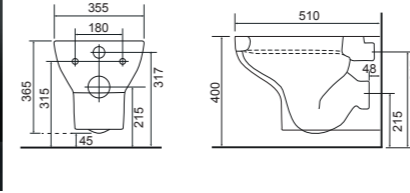

Back To Wall WC Sets

All Calypso WC's include a high quality seat with lift-off functionality, soft-close operation, and secure top-fix fittings as standard.

Madison

Madison BTW Pan with Beechworth Seat. Supplied with Chrome hinges that are not interchangeable **36.9161.01** £420

Michigan - Rimless

Michigan BTW Rimless Pan with Collerina seat. Supplied with Chrome hinges, see more Type 1 hinges on **page 293**. **36.9304.01** £520

Georgia with Wentworth Coloured Seat

Supplied with Chrome hinges that are not interchangeable

○ Cotton White	36.9170.02	£560	● Slate	36.9170.06	£560
● Portland Stone	36.9170.11	£560	● Maritime Blue	36.9170.07	£560
● Shale	36.9170.04	£560	● Chateau Green	36.9170.08	£560
● Lagoon Mist	36.9170.05	£560			

Close Coupled WC Sets

All Calypso WC's include a high quality seat with lift-off functionality, soft-close operation, and secure top-fix fittings as standard.

Charlotte

Charlotte CC Pan & Cistern with Temora Seat. Supplied with Chrome hinges, see more Type 1 hinges on **page 293**. **36.9111.01** £910

Cleveland Rimless

Cleveland CC Rimless Pan & Cistern with Ballina Seat. Supplied with Chrome hinges, see more Type 2 hinges on **page 293**. **36.9180.01** £728

Cleveland Comfort Height

Cleveland CC Comfort Height Rimless Pan & Cistern with Ballina Seat. Supplied with Chrome hinges, see more Type 2 hinges on **page 293**. **36.9182.01** £760

Wall Hung WC Sets

All Calypso WC's include a high quality seat with lift-off functionality, soft-close operation, and secure top-fix fittings as standard.

Daytona

Daytona Wall Hung Rimless Pan with Borden Seat. Supplied with Chrome hinges, see more Type 1 hinges on **page 293**. **36.9323.01** £475

Riverdale