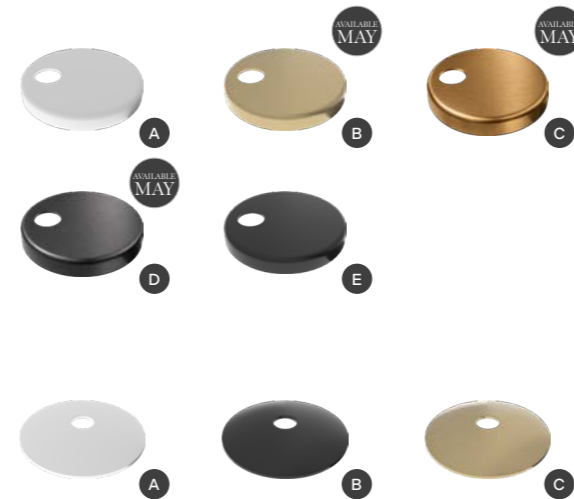

385w x 140d x 325-525h mm

3179 £250

The WC frame offers adjustable height and width to suit most wall-hung WC pans, including comfort-height installations.

WC Hinge Covers

WC Hinge Covers

Please check individual WC for compatible hinge type.