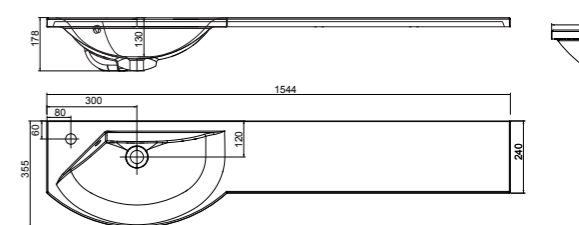

ART Cast Wing Basin - 1544mm

White. Cast Marble. One tap hole. Integrated Overflow. This basin section will only suit a 600 standard carcass size. Basin can be cut to size if the cut end is positioned against a wall. Supplied with Chrome overflow ring, see more Type 2 / Type 3 overflow rings on [page 280](#).

Left Hand Bowl - 1544w x 435d x 175h mm	37.3195	£640
Right Hand Bowl - 1544w x 435d x 175h mm	37.3196	£640