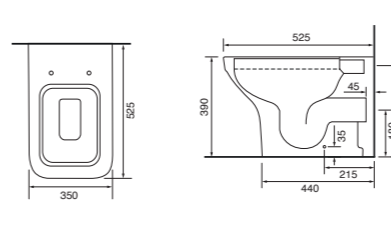

Denver

Denver BTW Pan with Kempsey Seat. Supplied with Chrome hinges that are not interchangeable **36.9076.02** £585