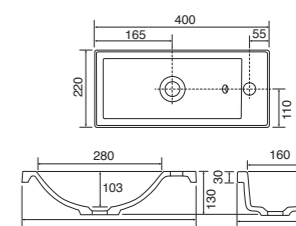

Varzi Slimline/Drop In Basin CM

White. Cast Marble. One tap hole. External Overflow. Reversible left/right basin positioning. Suitable for the 400 slimline base/basin units only. Supplied with Chrome overflow ring, see more Type 1 overflow rings on **page 280**.

400w x 220d x 130h mm	3177	£150