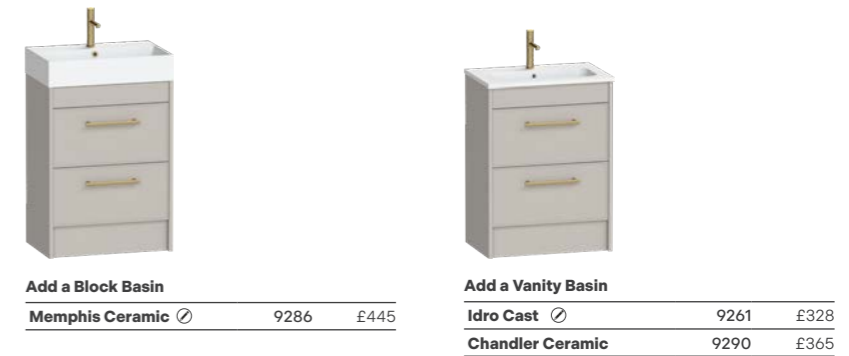

600 Two Drawer - Slim

600w x 390d x 810h mm

Unit Code	Price	Carcass	Drawer Fronts	Pelmet	Plinth	End Panels
4414DA**	£1,305	4071	5071 x2	6031	6041	3429 x2

Add a Block Basin		
Memphis Ceramic	9286	£445

Add a Vanity Basin	NTH	1TH	
Idro Cast		9261	£328
Chandler Ceramic		9290	£365