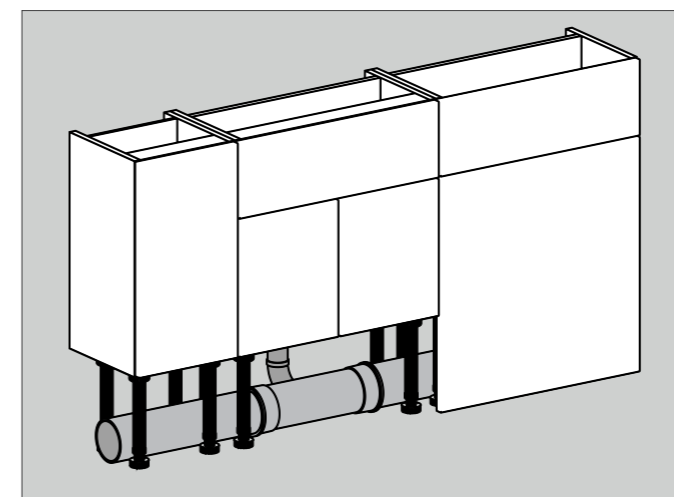

Deep Base Unit - One Door

Base unit with one left/right hand reversible soft-close door. One removable shelf.

		Unit Code	Price	Carcass	Door
Deep - Reversible	300w x 443d x 811h mm	1639DA**	£515	1057	2035

Deep Base Unit - Two Door

Base unit with two soft-close doors. One removable shelf. Unit can be lowered for use with a sit on bowl, remove 100mm leg extension piece from kit supplied to reduce the unit height to 711mm.

		Unit Code	Price	Carcass	Doors
Deep	600w x 443d x 811h mm	1643DA**	£730	1068	2035 x2

Reasons to Choose a 561mm Unit

Hidden Pipes Access

561mm carcasses paired with 250mm legs and plinth hide large soil pipes effectively. The removable plinth design provides easy maintenance access, keeping unsightly elements out of view.

Wall-Hung Solution

Install 561mm carcass basin and base units without a plinth or legs for a streamlined, wall-hung appearance. Perfect for small spaces, this setup maximises storage while keeping the floor clear.

Accessible Furniture

Use 561mm carcass units with a 150mm plinth for a lower-height furniture run. Ideal for those needing improved accessibility, this design combines functionality with a stylish finish.

Stepped Basin Design

Use 561mm carcass with 150mm legs to create a stunning fitted furniture runs featuring a stepped-down basin unit. This stylish design enhances your bathroom space's functionality and visual appeal.

Concept for concealing soil and waste pipes within fitted furniture or walls.