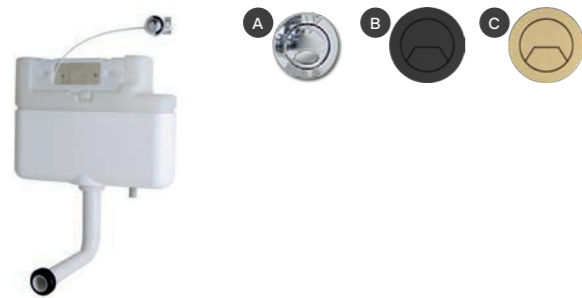

WC Cisterns

Calypso Concealed Cistern

Cable flush cistern with Chrome push button, designed for front or top access. Dual flush system with 6-liter or 4-liter flush, bottom inlet and insulated jacket for noise reduction. WRAS approved. Suitable for 500, 600 and 700 standard and slimline WC carcasses.

Size: 460w x 127d x 340h mm

A - Chrome - Push Button	40w mm	3105	£165

Compatible push buttons:

B - Matt Black - Push Button	48mm	7222	£52
C - Brushed Gold - Push Button	48mm	7223	£52