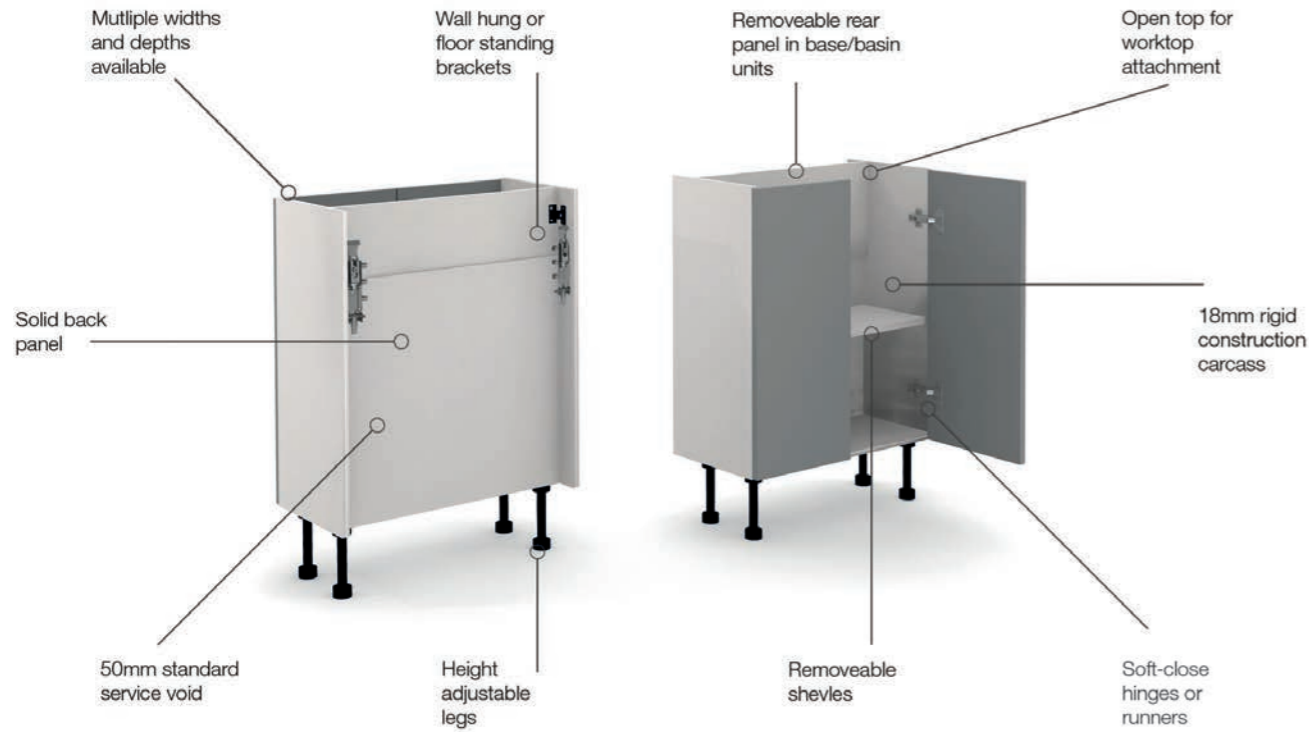

Fitted Furniture Guide

Our Fitted Furniture is designed with simplicity and functionality in mind. This brief guide will walk you through the straightforward steps to assemble a run of Fitted Furniture for your bathroom.

When you order Fitted Furniture, the unit carcass is the foundation – the core pre-assembled structure. Along with the carcass, you'll need fascias, the front panels that define your furniture's external appearance, end panels covering the sides of the carcass for a seamless look, and plinths, concealing the space underneath the unit. Some collections may also offer decorative elements that can be added to enhance the overall aesthetic of your furniture.

When you order using a unit kit code, everything you need is included. The pre-assembled carcass simplifies the installation process. Fascias, end panels, and plinths are then applied, providing a refined finish to your Fitted Furniture.