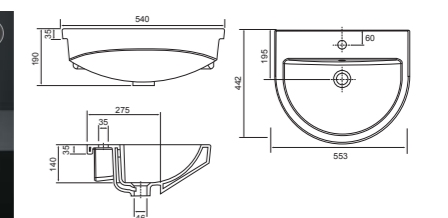

Denville

White. Ceramic. One tap hole. Integrated Overflow. Supplied with Chrome overflow ring which is optional **page 280.**

		Code	Price	Minimum Carcass Sizes
Standard	553w x 442d x 190h mm	37.9175	£328	600 Standard