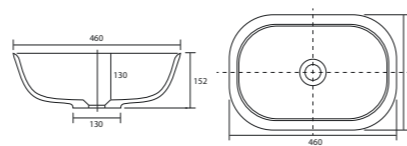

Bellanti

White. Cast Marble. No tap hole. No Overflow. We recommend using our free flowing unslotted waste with this basin, see [page 287](#).

	Code	Price
460w x 320d x 150h mm	9069	£430