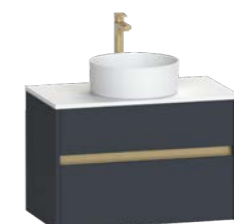

Add a Sit-on Basin and 800 Vanity Worktop

Florida Ceramic	9199	£200
Sit-on bowl collection on page 278		
Worktop Cast Marble	3290	£275
Worktop collection on page 258