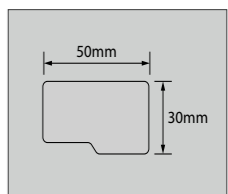

Light Pelmet