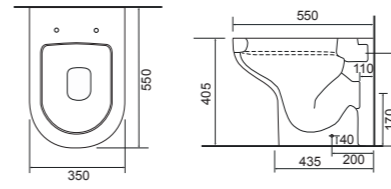

Charlotte

Charlotte BTW Pan with Temora Seat. Supplied with Chrome hinges, see more Type 1 hinges on [page 293](#). **36.9110.01** £625