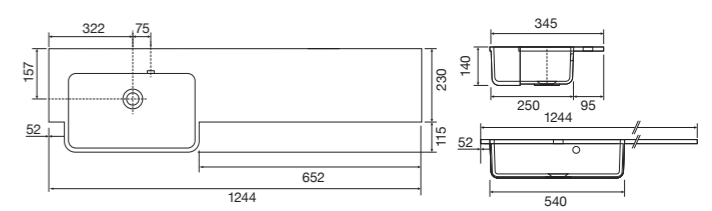

Fontana Cast Wing Basin - 1244mm (Slim)

CM

White. Cast Marble. No tap hole. Integrated Overflow. Suitable for use with a 1200mm run of furniture. Not compatible with Bowland slimline units. This basin section will only suit a 600 slimline carcass size. Basin can be cut to size and finished with the Fontana finishing kit. Supplied with White overflow ring, see more Type 3 / Type 4 overflow rings on [page 280](#).

Left Hand Bowl - 1244w x 350d x 170h mm	37.3545	£690
Right hand Bowl - 1244w x 350d x 170h mm	37.3546	£690