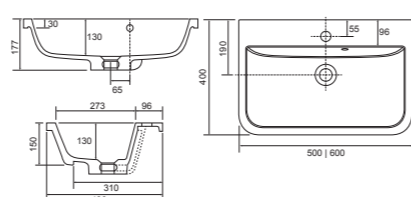

Elan

White. Cast Marble. One tap hole. Integrated Overflow. Supplied with Chrome overflow ring, see more Type 2 / Type 3 overflow rings on [page 280](#).

		Code	Price	Minimum Carcass Sizes
Standard	500w x 400d x 175h mm	37.3506	£400	500 Standard
Standard	600w x 400d x 175h mm	37.3507	£420	600 Standard