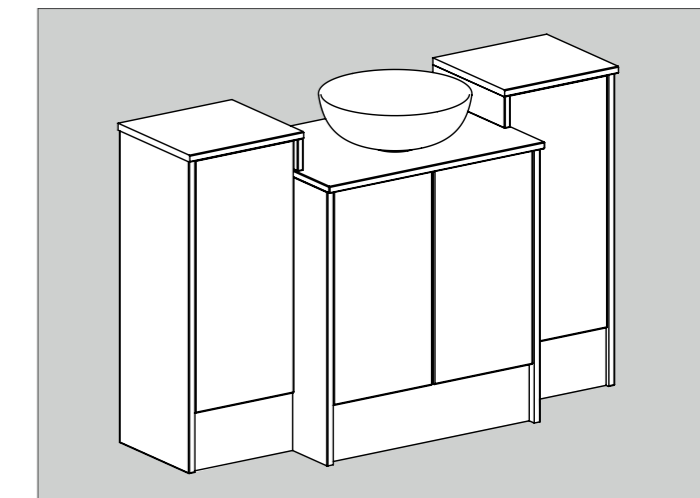

Concept for creating deep sit-on basin units integrated with standard-height fitted furniture.