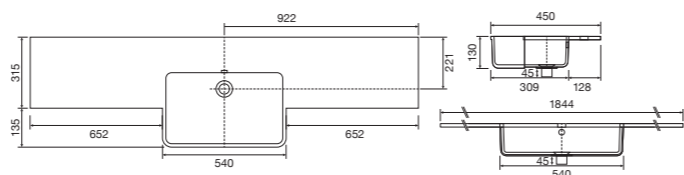

Caluso Solid Surface Basin

Caluso Solid Surface Wing Basin - 1844mm SS

Matt White. Solid Surface. No tap hole. Integrated Overflow. Suitable for use with an 1800mm run of furniture. This basin section will only suit a 600 standard carcass size. Can be cut and shaped using standard woodworking tools.

Central Bowl - 1844w x 450d x 175h mm	37.3538	£1,080

Inline Basins

Inline Basins are designed to sit directly on a basin unit without the need for a worktop, aligning perfectly with the front of the unit for a clean, streamlined finish.