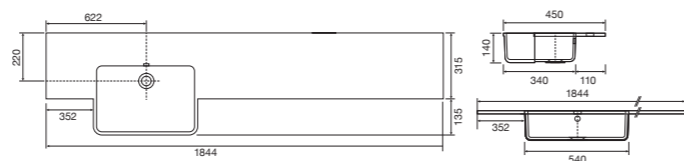

Semi Recessed Wing Basins

Semi Recessed Wing Basins are an all-in-one structure combining a semi recessed basin and worktop. They are designed to sit across a number of different furniture layouts according to the length of the basins, and all models include a template for cutting and shaping the basin unit upper panel to fit.

Fontana Cast Wing Basin - 1844mm CM

White. Cast Marble. No tap hole. Integrated Overflow. Suitable for use with a 1800mm run of furniture. This basin section will only suit a 600 standard carcass size. Basin can be cut to size and finished with the Fontana finishing kit. Supplied with White overflow ring, see more Type 3 / Type 4 overflow rings on **page 280**.

Left Hand Bowl - 1844w x 455d x 170h mm	37.3605	£990
Right Hand Bowl -1844w x 455d x 170h mm	37.3606	£990