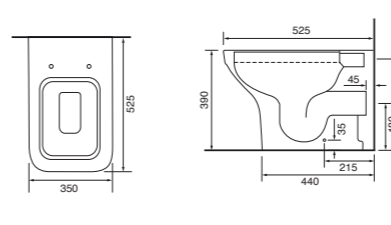

Denver

Denver BTW Pan with Casula Seat. Supplied with Chrome hinges, see more Type 1 hinges on [page 293](#). **36.9076.01** £575