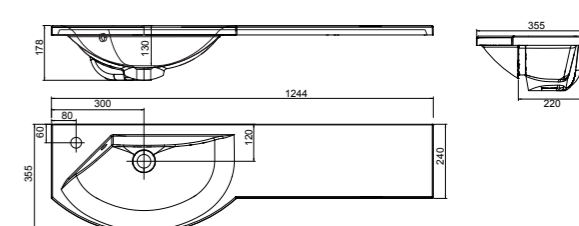

ART Cast Wing Basin - 1244mm

White. Cast Marble. One tap hole. Integrated Overflow. This basin section will only suit a 600 standard carcass size. Basin can be cut to size if the cut end is positioned against a wall. Supplied with Chrome overflow ring, see more Type 2 / Type 3 overflow rings on [page 280](#).

Left Hand Bowl - 1244w x 435d x 175h mm	37.3191	£610
Right Hand Bowl - 1244w x 435d x 175h mm	37.3192	£610