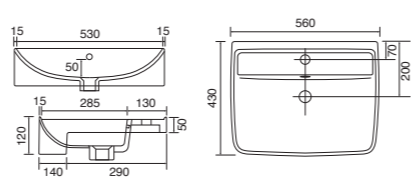

Madison

White. Ceramic. One tap hole. Integrated Overflow. Supplied with Chrome overflow ring, see more Type 3 overflow rings on [page 280](#).

		Code	Price	Minimum Carcass Sizes
Standard	560w x 430d x 160h mm	37.9163	£165	600 Standard