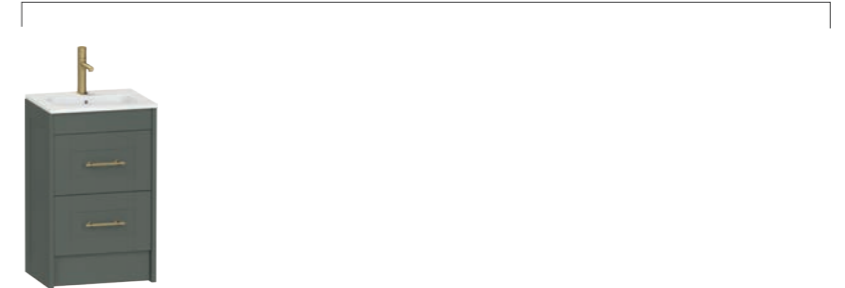

Add a Vanity Basin

Idro Cast	9260	£295

600 Two Drawer - Slim

600w x 390d x 810h mm

Unit Code	Price	Carcass	Drawer Fronts	Pelmet	Plinth	End Panels
4414CH**	£1,305	4071	5071 x2	6031	6041	3433 x2