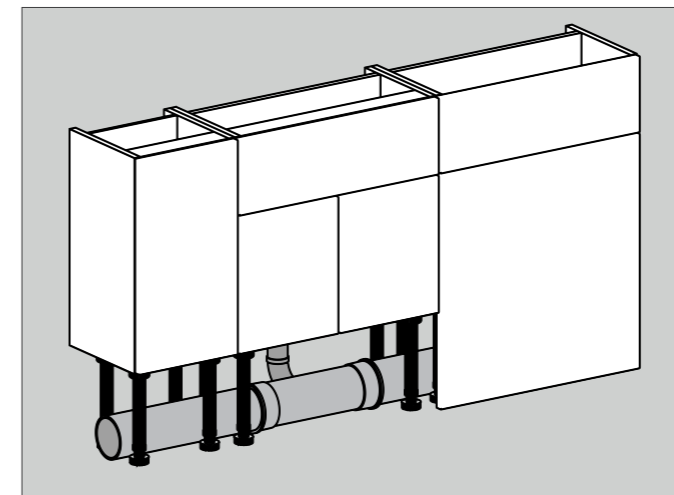

Replace ** in the unit code with the finish code shown below. **For a detailed colour finish guide, see inside front cover.**

Standard ☐ Slim ☐ Deep ☐

- **H** High Gloss White
- **WE** Soft White
- **PE** Pebble
- **CRC** Cashmere Cream
- **BM** Basalt Mist
- **DB** Dusky Blue
- **NSN** Soft Green
- **RHN** Hunter Green
- **GE** Soft Graphite
- **DS** Dark Sapphire
- **ME** Marine Blue
- **EO** Light English Oak
- **SEO** Sienna Oak
- **PN** Persian Walnut

561mm Units

Deep Base Unit - One Door

Base unit with one left/right hand reversible soft-close door. One removable shelf.

		Unit Code	Price	Carcass	Door	
⌚	Deep	300w x 443d x 811h mm	1639BR**	£515	1057	2035

Deep Base Unit - Two Door

Base unit with two soft-close doors. One removable shelf. Unit can be lowered for use with a sit on bowl, remove 100mm leg extension piece from kit supplied to reduce the unit height to 711mm.

		Unit Code	Price	Carcass	Doors	
⌚	Deep	600w x 443d x 811h mm	1643BR**	£730	1068	2035 x2

Reasons to Choose a 561mm Unit

Hidden Pipes Access

561mm carcasses paired with 250mm legs and plinth hide large soil pipes effectively. The removable plinth design provides easy maintenance access, keeping unsightly elements out of view.

Wall-Hung Solution

Install 561mm carcass basin and base units without a plinth or legs for a streamlined, wall-hung appearance. Perfect for small spaces, this setup maximises storage while keeping the floor clear.

Concept for concealing soil and waste pipes within fitted furniture or walls.

Accessible Furniture

Use 561mm carcass units with a 150mm plinth for a lower-height furniture run. Ideal for those needing improved accessibility, this design combines functionality with a stylish finish.

Stepped Basin Design

Use 561mm carcass with 150mm legs to create a stunning fitted furniture runs featuring a stepped-down basin unit. This stylish design enhances your bathroom space's functionality and visual appeal.