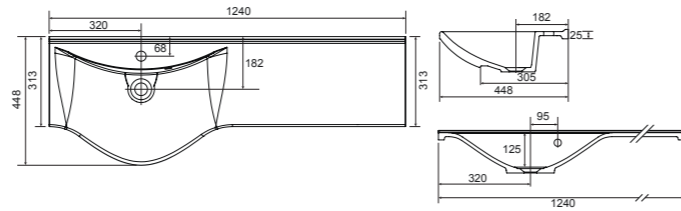

Semi Recessed Wing Basins

Semi Recessed Wing Basins are an all-in-one structure combining a semi recessed basin and worktop. They are designed to sit across a number of different furniture layouts according to the length of the basins, and all models include a template for cutting and shaping the basin unit upper panel to fit.

Combi Basins - 1240mm

CM

White. Cast Marble. One tap hole. External Overflow. Suitable for use with two 600mm standard depth units with an end panel at each end. Basin can be cut to size if the cut end is positioned against a wall. Supplied with Chrome overflow ring, see more Type 1 overflow rings on [page 280](#).

Left Hand Bowl - 1240w x 448d x 155h mm	37.3071	£520
Right Hand Bowl - 1240w x 448d x 155h mm	37.3070	£520