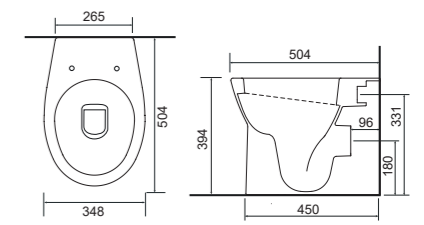

Denville

Denville BTW Pan with Hillston Seat. Supplied with Chrome hinges that are not interchangeable **36.9178.01** £310