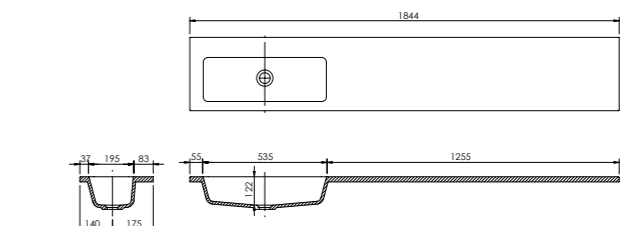

Inari Inline Cast Wing Basin/Vanity Basin CM

White. Cast Marble. No tap hole. No Overflow. Overflow rings not required. Basin can be cut to size if the cut end is positioned against a wall.

Left Hand Bowl - 1844w x 315d x 140h mm	3687	£605
Right Hand Bowl -1844w x 315d x 140h mm	3688	£605