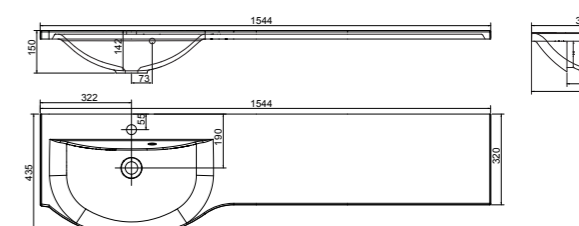

ART Cast Wing Basin - 1244mm (Slim)

White. Cast Marble. One tap hole. Integrated Overflow. This basin section will only suit a 600 slimline carcass size. Basin can be cut to size if the cut end is positioned against a wall. Supplied with Chrome overflow ring, see more Type 2 / Type 3 overflow rings on [page 280](#).

Left Hand Bowl - 1244w x 355d x 175h mm	37.3849	£610
Right Hand Bowl - 1244w x 355d x 175h mm	37.3848	£610