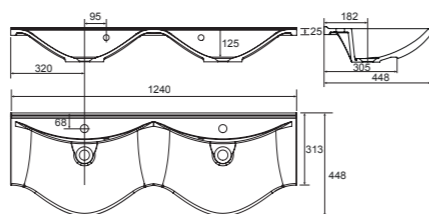

Combi Basin Double - 1240mm

CM

White. Cast Marble. Two tap holes. External Overflow. Suitable for use with two 600mm standard depth units with an end panel at each end. Supplied with Chrome overflow rings, see more Type 1 overflow rings on [page 280](#).

Double Bowl - 1240w x 448d x 155h mm	37.3072	£520