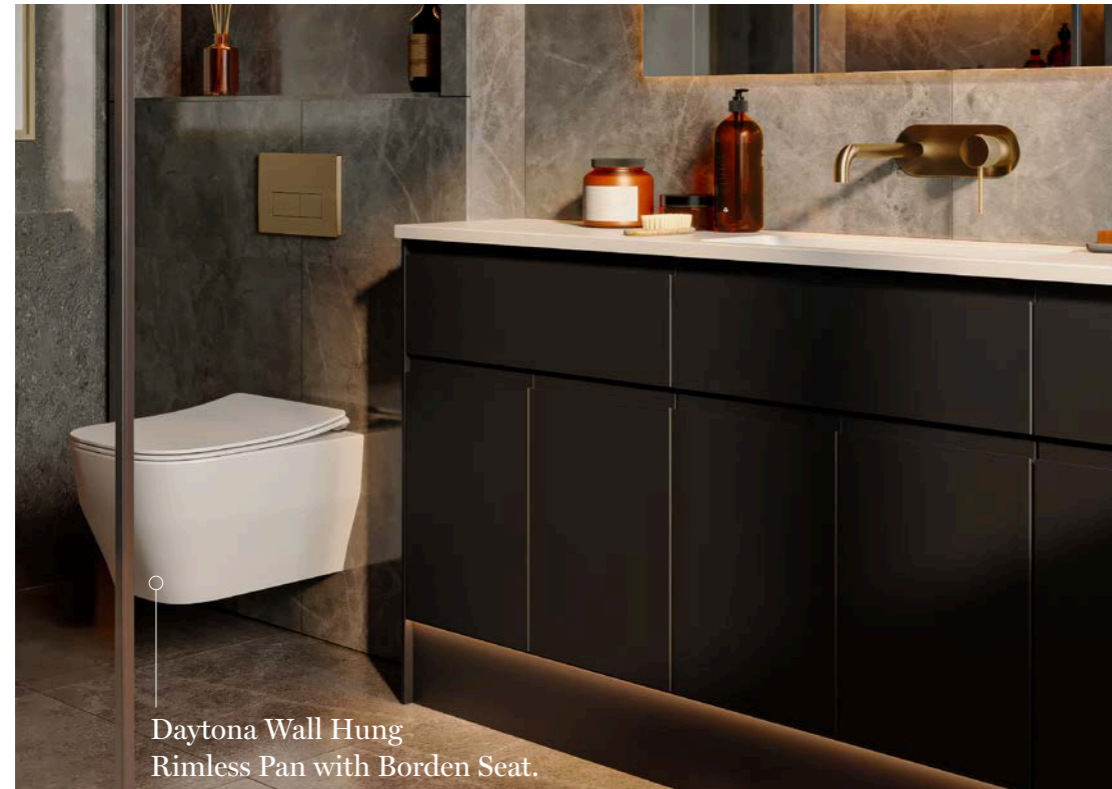

Bathroom Essentials

WCs

Our WCs feature high-quality ceramic construction, ensuring reliability and longevity. The top-fix seat design facilitates simple installation and lifts off for easy cleaning. All Calypso WCs come with a silent soft-close seat which provides added convenience and comfort.

Back to Wall pans are designed to be used with cisterns that can be concealed within a cabinet or behind a wall. They can be matched with your chosen furniture to create a cohesive and sleek aesthetic.

Close coupled WCs are a popular choice for modern bathrooms due to their simple design and streamlined appearance. This type of WC features a cistern that is directly attached to the back of the bowl, making maintenance straightforward.

Wall hung WCs can be attached to a frame within a cabinet or behind a wall. This makes cleaning easier and lends a sense of openness to the bathroom.

Daytona Wall Hung Rimless Pan with Borden Seat.

Back To Wall WC Sets

All Calypso WC's include a high quality seat with lift-off functionality, soft-close operation, and secure top-fix fittings as standard.

Aurora BTW Rimless Pan with Collerina Seat. Supplied with Chrome hinges, see more Type 1 hinges on [page 293](#). **36.9328.01** £480

Aurora BTW Rimless Pan with Ballina Seat Supplied with Chrome hinges, see more Type 1 hinges on [page 293](#). **36.9328.02** £480

Charlotte BTW Pan with Temora Seat. Supplied with Chrome hinges, see more Type 1 hinges on [page 293](#). **36.9110.01** £625

Cleveland BTW Comfort Height Rimless Pan with Ballina Seat. Not suitable for use with 400mm WC units Supplied with Chrome hinges, see more Type 2 hinges on [page 293](#). **36.9181.01** £485

Cleveland BTW Rimless Pan with Ballina Seat. Supplied with Chrome hinges, see more Type 1 hinges on [page 293](#). **36.9179.01** £460

Daytona BTW Rimless Pan with Borden Seat Supplied with Chrome hinges, see more Type 1 hinges on [page 293](#). **36.9322.01** £475

Denver BTW Pan with Casula Seat. Supplied with Chrome hinges, see more Type 1 hinges on [page 293](#). **36.9076.01** £575

Denville BTW Pan with Hillston Seat. Supplied with Chrome hinges that are not interchangeable **36.9178.01** £310

Denver BTW Pan with Kempsey Seat. Supplied with Chrome hinges that are not interchangeable **36.9076.02** £585

Riverdale BTW Rimless Pan with Collerina Seat. Supplied with Chrome hinges, see more Type 1 hinges on [page 293](#). **36.9325.01** £495