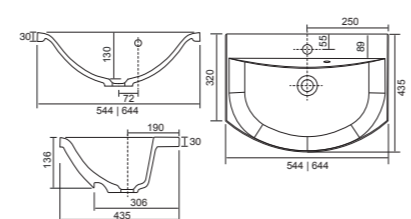

ART Shoulder

White. Cast Marble. One tap hole. Integrated Overflow. Supplied with Chrome overflow ring, see more Type 2 / Type 3 overflow rings on [page 280](#).

		Code	Price	Minimum Carcass Sizes
Standard	544w x 435d x 30h mm	37.3852	£360	500 Standard
Standard	644w x 435d x 30h mm	37.3853	£400	600 Standard