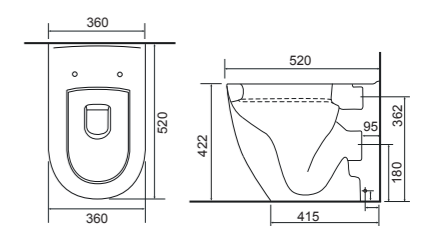

Riverdale - Rimless

Riverdale BTW Rimless Pan with Collerina Seat. Supplied with Chrome hinges, see more Type 1 hinges on [page 293](#). **36.9325.01** £495