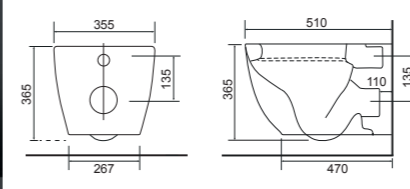

Back To Wall WC Sets

All Calypso WC's include a high quality seat with lift-off functionality, soft-close operation, and secure top-fix fittings as standard.

Madison

Madison BTW Pan with Beechworth Seat. Supplied with Chrome hinges that are not interchangeable **36.9161.01** £420

Michigan - Rimless

Michigan BTW Rimless Pan with Collerina seat. Supplied with Chrome hinges, see more Type 1 hinges on **page 293**. **36.9304.01** £520

Georgia with Wentworth Coloured Seat

Supplied with Chrome hinges that are not interchangeable

○ Cotton White	36.9170.02	£560	● Slate	36.9170.06	£560
● Portland Stone	36.9170.11	£560	● Maritime Blue	36.9170.07	£560
● Shale	36.9170.04	£560	● Chateau Green	36.9170.08	£560
● Lagoon Mist	36.9170.05	£560			

Close Coupled WC Sets

All Calypso WC's include a high quality seat with lift-off functionality, soft-close operation, and secure top-fix fittings as standard.

Charlotte

Charlotte CC Pan & Cistern with Temora Seat. Supplied with Chrome hinges, see more Type 1 hinges on **page 293**. **36.9111.01** £910

Cleveland Rimless

Cleveland CC Rimless Pan & Cistern with Ballina Seat. Supplied with Chrome hinges, see more Type 2 hinges on **page 293**. **36.9180.01** £728

Cleveland Comfort Height

Cleveland CC Comfort Height Rimless Pan & Cistern with Ballina Seat. Supplied with Chrome hinges, see more Type 2 hinges on **page 293**. **36.9182.01** £760

Wall Hung WC Sets

All Calypso WC's include a high quality seat with lift-off functionality, soft-close operation, and secure top-fix fittings as standard.

Daytona

Daytona Wall Hung Rimless Pan with Borden Seat. Supplied with Chrome hinges, see more Type 1 hinges on **page 293**. **36.9323.01** £475

Riverdale