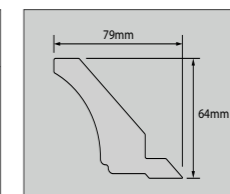

Pentland Cornice