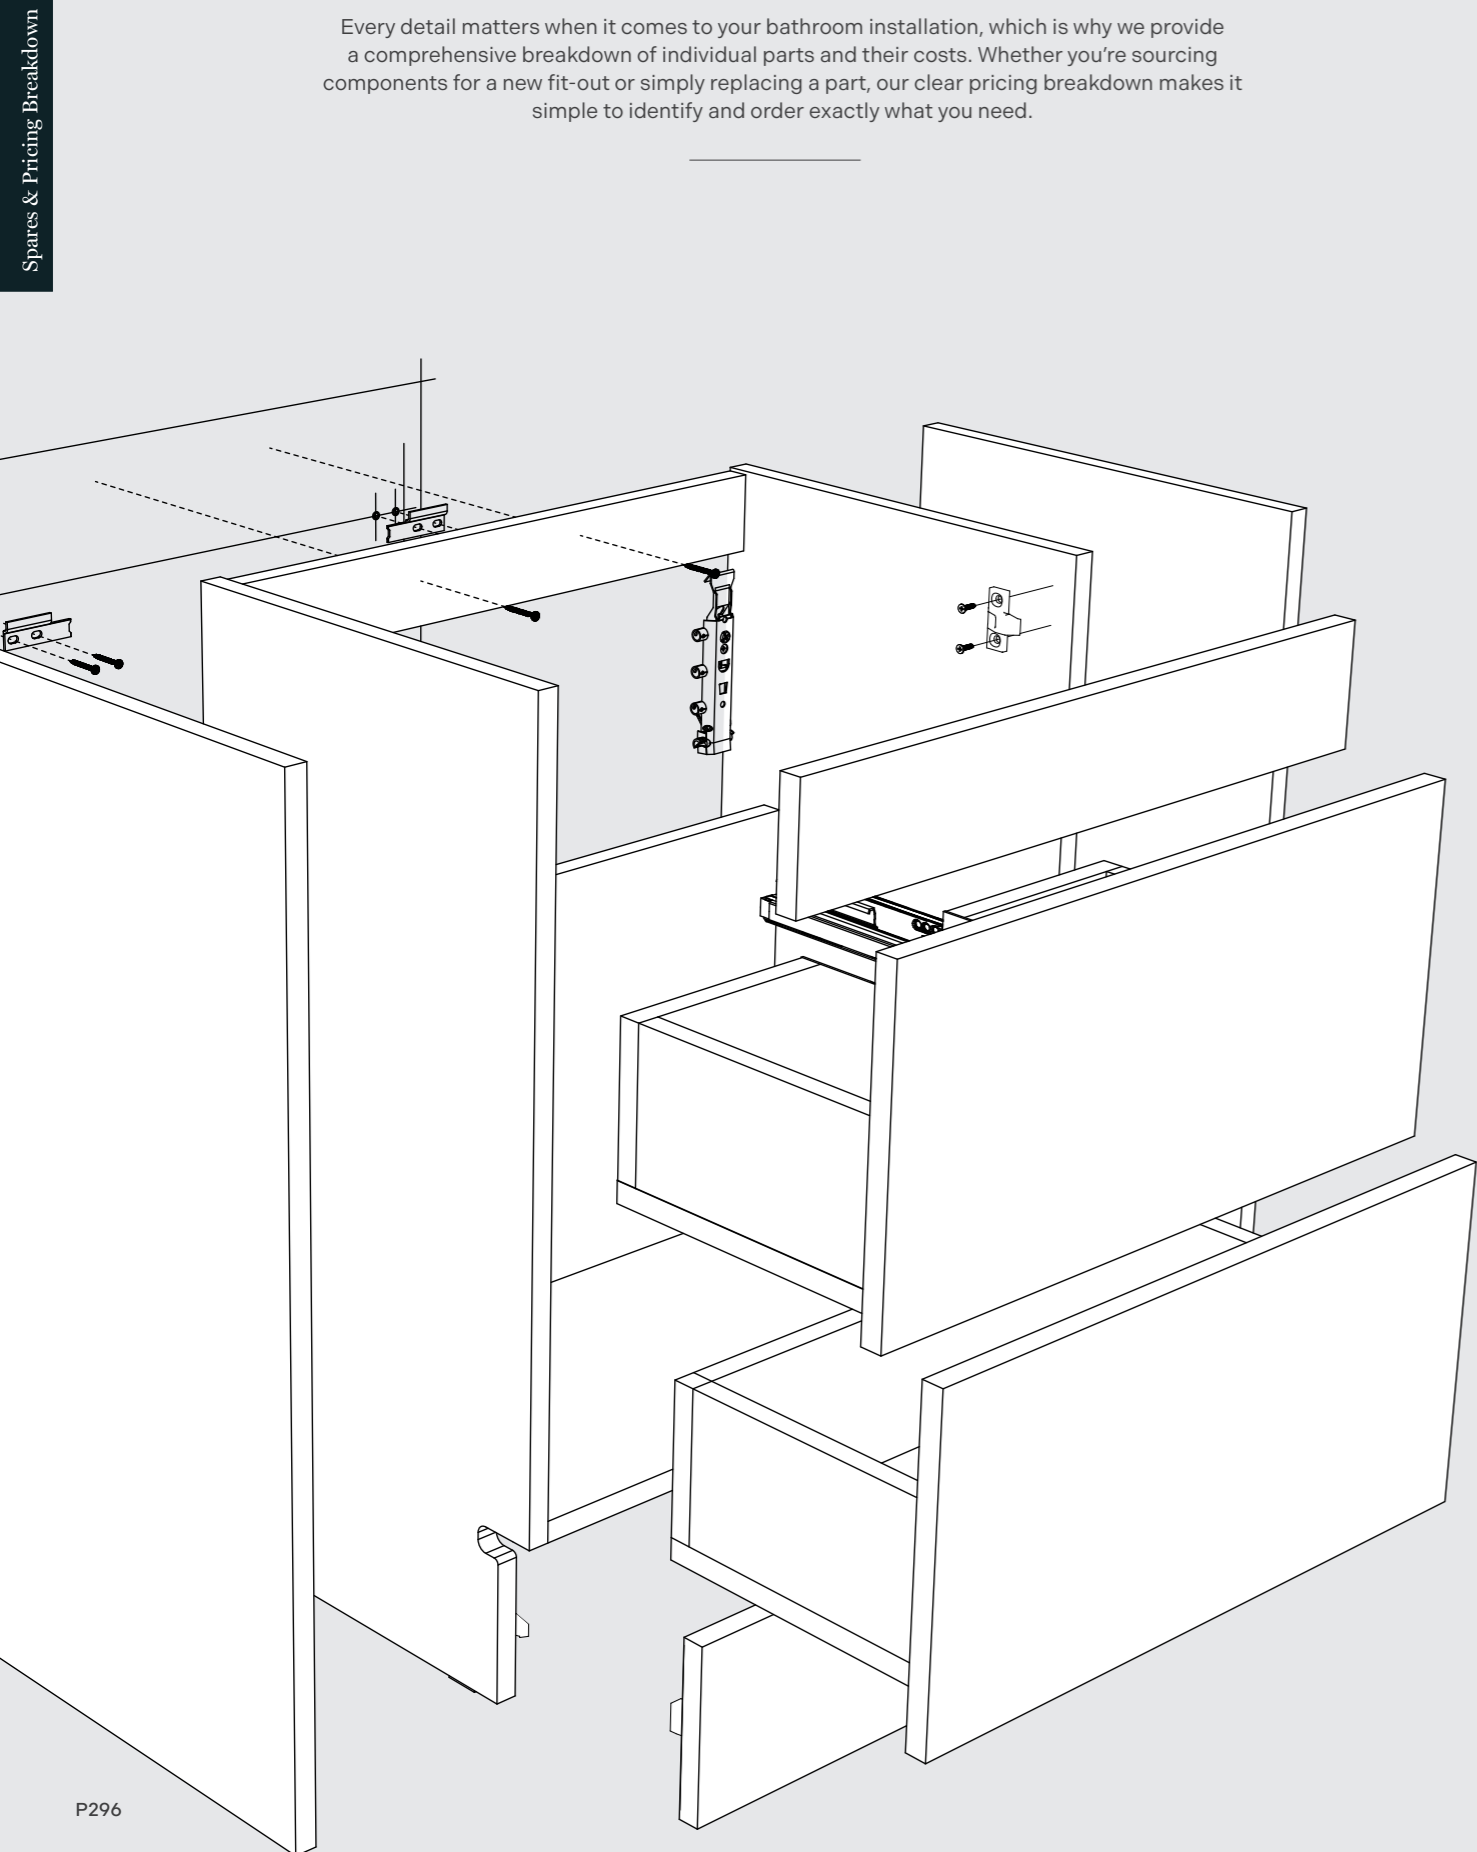

Spare Parts & Fittings

Hole Plug (10 pack) 5mm

7032CY	Clay	£2
7032NO	Natural Oak	£2
7032W	White	£2

Door Opener

Push open and push close. Simple surface mount installation. Not suitable for use with drawers.