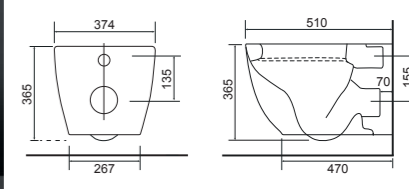

Daytona

Daytona Wall Hung Rimless Pan with Borden Seat. Supplied with Chrome hinges, see more Type 1 hinges on **page 293**. **36.9323.01** £475

Riverdale

Riverdale Wall Hung Rimless Pan with Collerina Seat. Supplied with Chrome hinges, see more Type 1 hinges on **page 293**. **36.9326.01** £495