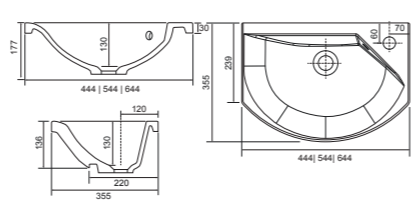

ART Shoulder Slimline

White. Cast Marble. One tap hole. Integrated Overflow. Supplied with Chrome overflow ring, see more Type 2 / Type 3 overflow rings on [page 280](#).

		Code	Price	Minimum Carcass Sizes
Slimline	444w x 355d x 175h mm	37.3241	£345	400 Slim
Slimline	544w x 355d x 175h mm	37.3851	£360	500 Slim
Slimline	644w x 355d x 175h mm	37.3243	£400	600 Slim