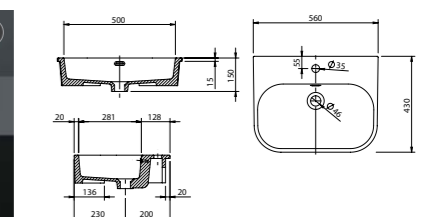

Daytona

White. Ceramic. One tap hole. Integrated Overflow. Supplied with a fixed oval Chrome overflow.

		Code	Price	Minimum Carcass Sizes
Standard	560w x 430d x 145h mm	37.9321	£265	600 Standard