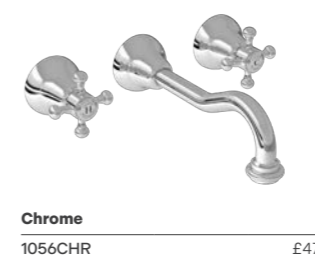

Venicia Wall Mounted Basin Tap

Reach: 248mm
Size: 240w x 60h x 265d mm
Cartridge Type: Quarter Turn Ceramic Disc
Waste Type: Colour matched round slotted click waste