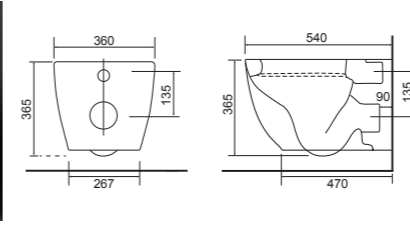

Back To Wall WC Sets

All Calypso WC's include a high quality seat with lift-off functionality, soft-close operation, and secure top-fix fittings as standard.

Madison

Madison BTW Pan with Beechworth Seat. Supplied with Chrome hinges that are not interchangeable **36.9161.01** £420

Michigan - Rimless

Michigan BTW Rimless Pan with Collerina seat. Supplied with Chrome hinges, see more Type 1 hinges on **page 293**. **36.9304.01** £520

Georgia with Wentworth Coloured Seat

Supplied with Chrome hinges that are not interchangeable

○ Cotton White	36.9170.02	£560	● Slate	36.9170.06	£560
● Portland Stone	36.9170.11	£560	● Maritime Blue	36.9170.07	£560
● Shale	36.9170.04	£560	● Chateau Green	36.9170.08	£560
● Lagoon Mist	36.9170.05	£560			

Close Coupled WC Sets

All Calypso WC's include a high quality seat with lift-off functionality, soft-close operation, and secure top-fix fittings as standard.

Charlotte

Charlotte CC Pan & Cistern with Temora Seat. Supplied with Chrome hinges, see more Type 1 hinges on **page 293**. **36.9111.01** £910

Cleveland Rimless

Cleveland CC Rimless Pan & Cistern with Ballina Seat. Supplied with Chrome hinges, see more Type 2 hinges on **page 293**. **36.9180.01** £728

Cleveland Comfort Height

Cleveland CC Comfort Height Rimless Pan & Cistern with Ballina Seat. Supplied with Chrome hinges, see more Type 2 hinges on **page 293**. **36.9182.01** £760

Wall Hung WC Sets

All Calypso WC's include a high quality seat with lift-off functionality, soft-close operation, and secure top-fix fittings as standard.

Daytona

Daytona Wall Hung Rimless Pan with Borden Seat. Supplied with Chrome hinges, see more Type 1 hinges on **page 293**. **36.9323.01** £475

Riverdale