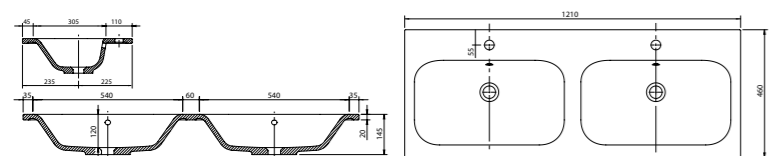

Orani Double Bowl

Gloss. Cast Marble. External Overflow. Supplied with Chrome overflow rings, see more Type 1 overflow rings on **page 256**.

	Code	Code	Price	Suitable Vanity Sizes	
	NTH	2TH			
Standard - Gloss	1210w x 460d x 138h mm	9344	9244	£400	1200mm Vanity 2x 600mm Vanity