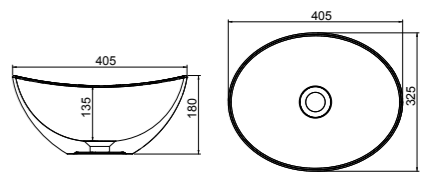

Fremont

Black/White. Ceramic. No tap hole. No Overflow. We recommend using our free flowing unslotted waste with this basin, see [page 287](#).

	Code	Price
405w x 325d x 180h mm	9114	£415