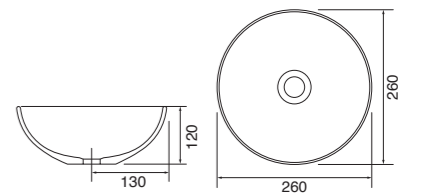

Tucson

White. Ceramic. No tap hole. No Overflow. We recommend using our free flowing unslotted waste with this basin, see [page 287](#).

	Code	Price
260w x 260d x 120h mm	9169	£210