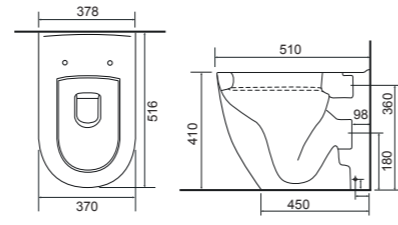

Madison

Madison BTW Pan with Beechworth Seat. Supplied with Chrome hinges that are not interchangeable **36.9161.01** £420

Michigan - Rimless

Michigan BTW Rimless Pan with Collerina seat. Supplied with Chrome hinges, see more Type 1 hinges on **page 293**. **36.9304.01** £520