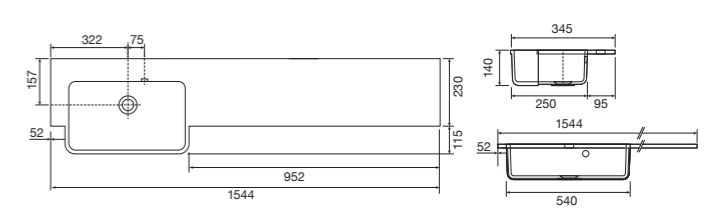

Fontana Cast Wing Basin - 1544mm (Slim)

CM

White. Cast Marble. No tap hole. Integrated Overflow. Suitable for use with a 1500mm run of furniture. Not compatible with Bowland slimline units. This basin section will only suit a 600 slimline carcass size. Basin can be cut to size and finished with the Fontana finishing kit. Supplied with White overflow ring, see more Type 3 / Type 4 overflow rings on [page 280](#).

Left Hand Bowl - 1544w x 350d x 170h mm	37.3547	£900
Right Hand Bowl - 1544w x 350d x 170h mm	37.3548	£900