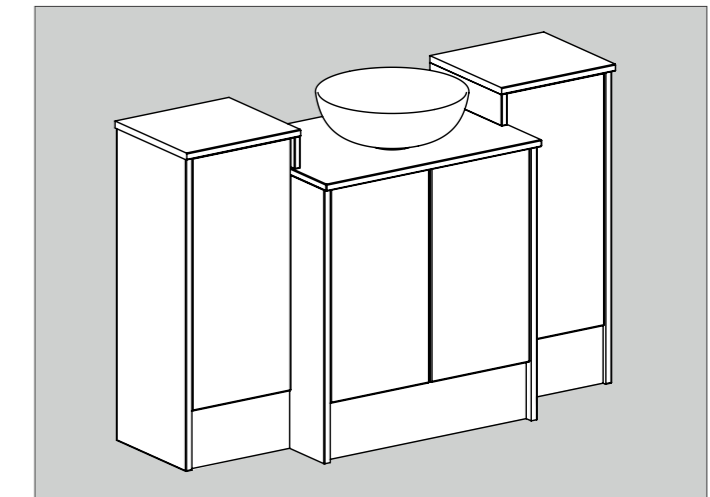

Concept for creating deep sit-on basin units integrated with standard-height fitted furniture.