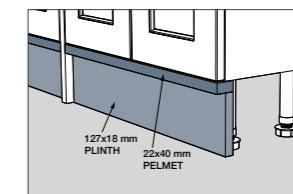

Pelmet, Plinth & Cornice Dimensions

Our fitted furniture is crafted with simplicity and functionality in mind, making it easy to assemble and perfect for your bathroom.

For a polished look, consider incorporating a cornice trim. Ideal for concealing lights under wall units, it can also serve as a modern or traditional cornice, adding a refined finish to the top of Pentland wall units.

Pelmet & Plinth