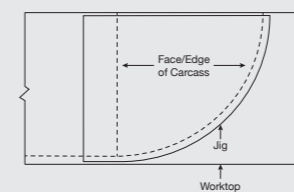

Worktop Jig - Curved Base End Unit

The Calypso Curved Worktop Jig is designed to help installers create a flawless curve on a Calypso worktop, matching the radius of a Pentland curved end unit. Use with a router fitted with a 30mm guide bush and a 12.7mm twin flute cutter (cutters and tools not included).

Size	400w x 306d x 12h mm
Code	7035.01
Price	£19