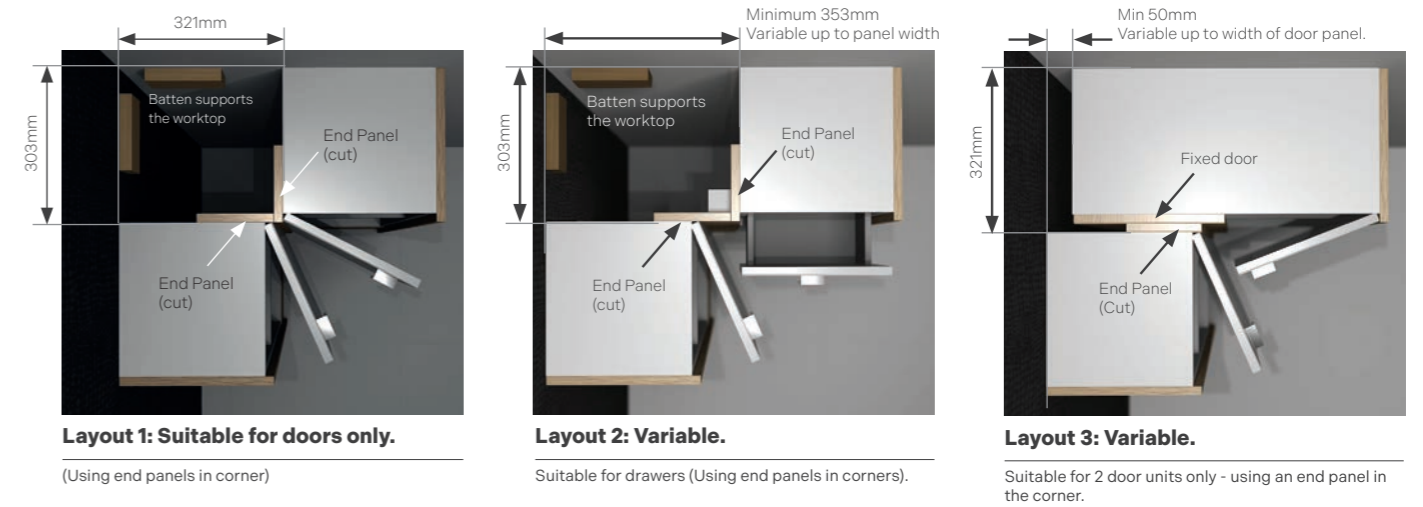

Corner Layouts & Bath Bulkheads

With limited storage space in modern bathrooms the use of corners is becoming ever more popular. Below illustrates some common corner layouts for you to consider when planning your bathroom furniture.

661mm Bath Bulkhead Unit

The bath bulkhead unit has a full floor to worktop panel (3008) matched to your chosen fascia, supplied with either a slimline or standard depth 600mm WC carcass. However, the panel will work with any width WC Carcass, and can also be used as a fitters panel. **Not available in Solid Oak & Pentland**

Ordering Fitted Furniture

When ordering, notice that each unit code has two asterisks (**). To select your finish, replace the asterisks with the finish code found at the top right of the pricing page. This method ensures that the correct finish fascia panels are automatically included when ordering complete units.

Therefore, if you require the unit in Brecon (BR) High Gloss White (Finish code: H), you would make a purchase using the code: 4226**BRH** (4226 + **BRH**) = Brecon High Gloss White.

		Unit Kit Parts			
Basin Unit - Two Door		Unit Code	Price	Carcass	Doors
Standard	400w x 303d x 811h mm	4441BR**	£555	4064	5023 x2
Slim	400w x 218d x 811h mm	4241BR**	£555	4064S	5023 x2
Deep	600w x 443d x 811h mm	4643BR**	£710	4068	5035 x2

Replace ** in the unit code with the finish code shown above,
For a detailed colour finish guide, see inside front cover.

Carcass Dimensions

Our Fitted Furniture is designed with simplicity and functionality in mind. This brief guide will walk you through the straightforward steps to assemble a run of Fitted Furniture for your bathroom.