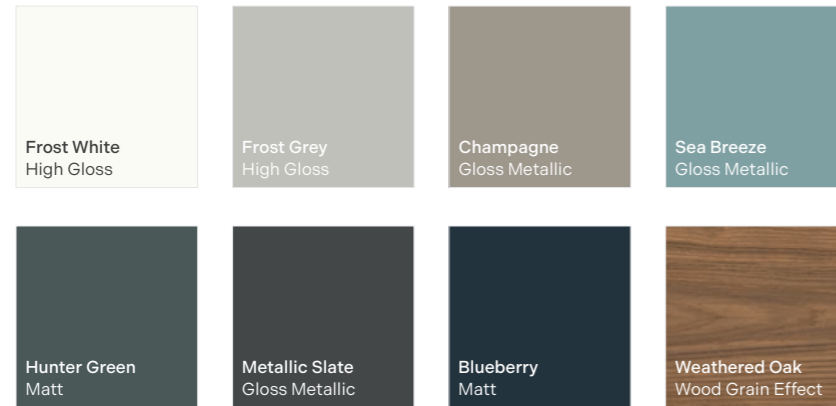

Fitted Furniture

Cheviot collection

Cheviot emanates pure elegance with its sharp lines and smooth finish. This sophisticated design offers a range of matt finishes accompanied by matching end panels, or gloss options with reversible end panels featuring glass-effect edging for an extra touch of refinement. The smart slab-style fascia of Cheviot Furniture brings a sleek and elegant feel to your bathroom space. Complete with soft-close hinges, runners, and fixings.

Furniture Features

Modern Slab Design

A sleek flat-front style with clean sharp lines for a contemporary look.

Glass Effect Edging

Reversible end panels with glass effect edging available on all gloss finishes.

Premium Fittings

High-quality soft-close runners, hinges, and hardware for smooth, quiet operation.

Vanity to Match

Vanity to perfectly match with the wider Fitted Furniture collection.