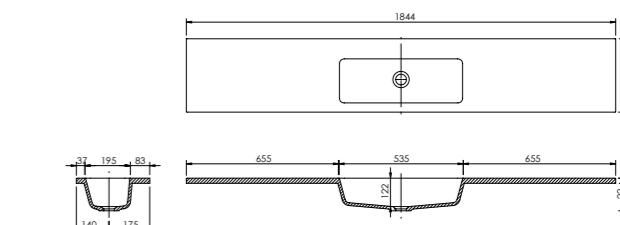

Inari Inline Cast Wing Basin/Vanity Basin CM

White. Cast Marble. No tap hole. No Overflow. Overflow rings not required. Basin can be cut to size if the cut end is positioned against a wall.

Central Bowl - 1844w x 315d x 140h mm	3686	£605