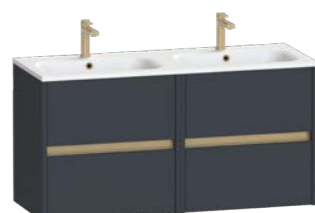

Add a Vanity Basin

	NTH	2TH	
Orani Cast Double ☺	9344	9244	£400