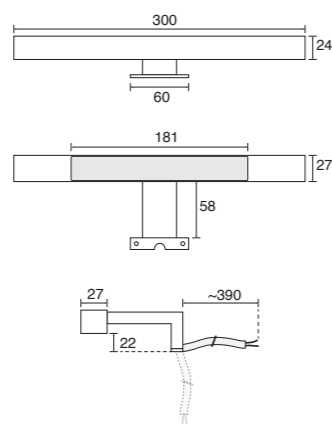

LED Recessed Lighting

LED recessed lighting can be installed to provide illumination throughout the bathroom and to highlight specific areas such as the shower or vanity. Our LED recessed lights are conveniently supplied in packs of four, designed to fit wherever you need with a slim profile and included hardware to ensure an easy setup.

4x1.2W • Transformer Included

29w x 16d x 29h mm   3925   £150

4x1.2W • Transformer Included

29w x 16d x 29h mm   3924   £159

4x2W • Transformer Included • IP67

15w x 41d x 15h mm   3854   £100

LED Wall Unit Lighting

4000K • 4.5W • Mains wired • IP21

300w x 98d x 45h mm   3934   £145

LED Lighting Strips

6w/M, 325lm/M, 3500K LED, LED Driver IP20, Integrated LEDs 5mm wide, Cool Light, Supplied with 12v LED Driver.

0.5 Metre	3927	£75
1 Metre	3928	£90
2 Metre	3929	£120

What is an LED Lighting Strip?

Using an LED lighting strip in your bathroom can enhance both functionality and ambiance. You can install LED strips under cabinets to illuminate the countertop, around the back of mirrors for even lighting, or along the ceiling edges to highlight architectural features.

Supplied in three popular length kits, these lighting strips can be cut to fit any size of unit. The special 3M self-adhesive backing tape allows you to stick them to almost any surface with ease.

Zoned Lighting

Water and electricity are a dangerous combination so when choosing bathroom lights it is essential that you familiarise yourself with two terms; Bathroom Zones and IP Ratings. When purchasing bathroom lights you need to ensure that the fitting you choose has the relevant IP rating for the zone in which it is to be placed. So what are IP Ratings and Bathroom Zones?