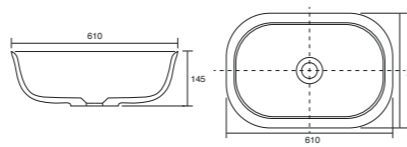

Albarese

White. Gloss. Cast Marble. No tap hole. No Overflow. We recommend using our free flowing unslotted waste with this basin, see [page 287](#).

	Code	Price
610w x 400d x 145h mm	3583	£380