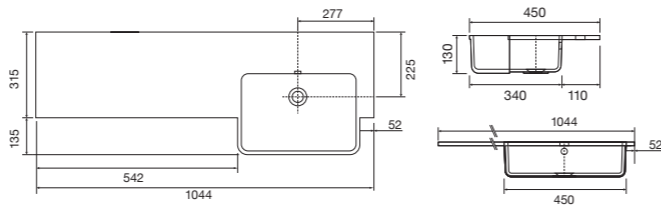

Fontana Cast Wing Basin - 1044mm

CM

White. Cast Marble. No tap hole. Integrated Overflow. Suitable for use with a 1000mm run of furniture. This basin section will only suit a 500 standard carcass size. Basin can be cut to size and finished with the Fontana finishing kit. Supplied with White overflow ring, see more Type 3 / Type 4 overflow rings on [page 280](#).

Left Hand Bowl - 1044w x 455d x 170h mm	37.3518	£565
Right Hand Bowl - 1044w x 455d x 170h mm	37.3519	£565