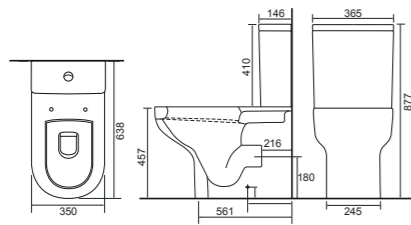

Cleveland Comfort Height

Cleveland CC Comfort Height Rimless Pan & Cistern with Ballina Seat. Supplied with Chrome hinges, see more Type 2 hinges on **page 293**. **36.9182.01** £760

Wall Hung WC Sets

All Calypso WC's include a high quality seat with lift-off functionality, soft-close operation, and secure top-fix fittings as standard.