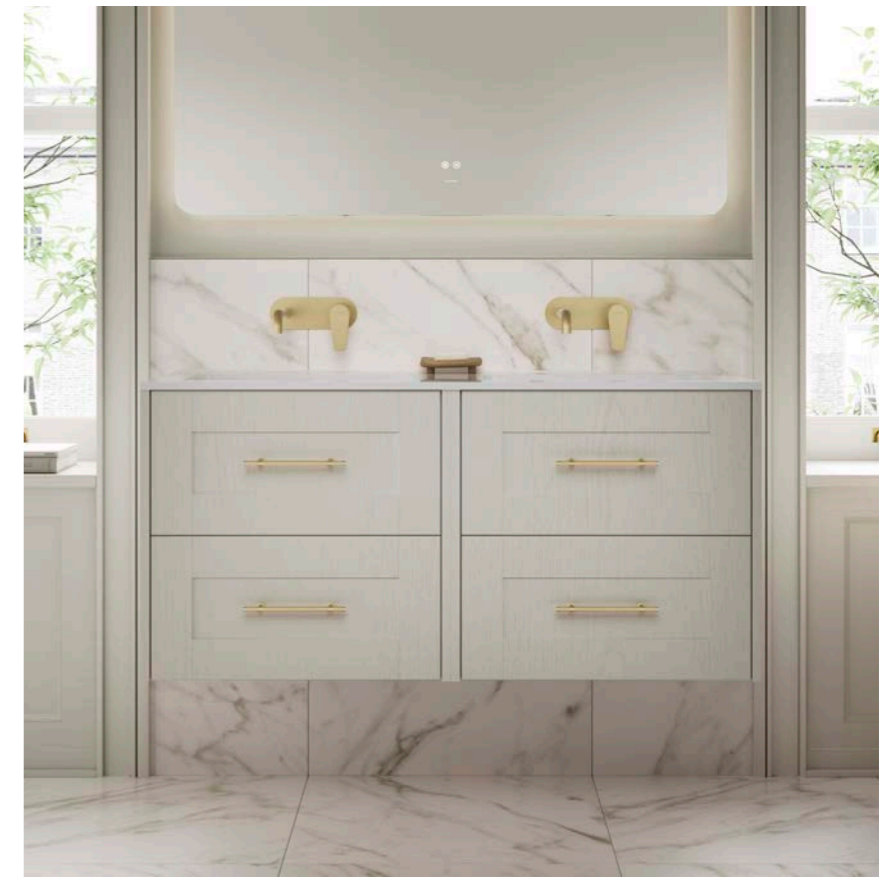

NEW Contour Porcelain

A traditional double vanity designed to keep the space light, open, and well balanced.

Room includes: Orani 1200 Cast Gloss Basin, Busca Wall Mounted Brushed Brass Tap, Michigan BTW Pan with Collerina Seat, Polar Quartz Square-Edged 20mm Worktop, Barroso Fluted Brushed Brass Bar Handles and Ostuni 1200 Mirror.