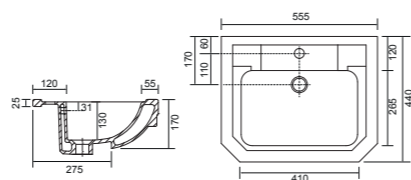

Semi Recessed Basins

Semi recessed basins are designed to be partially rebated into the worktop over a basin unit and projecting forwards slightly to offer an ergonomic design. All models include a cutting template, for a perfect fit when scribing the upper fascia panel to the basin.

Georgia

White. Ceramic. One tap hole. Integrated Overflow. Supplied with Chrome overflow ring, see more Type 3 overflow rings on [page 280](#).

		Code	Price	Minimum Carcass Sizes
Standard	555w x 440d x 190h mm	37.9171	£270	600 Standard