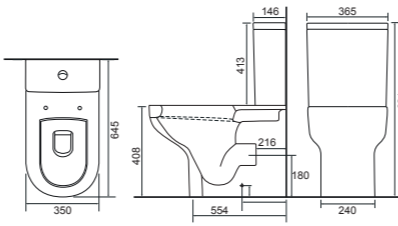

Close Coupled WC Sets

All Calypso WC's include a high quality seat with lift-off functionality, soft-close operation, and secure top-fix fittings as standard.

Charlotte

Charlotte CC Pan & Cistern with Temora Seat. Supplied with Chrome hinges, see more Type 1 hinges on **page 293**. **36.9111.01** £910