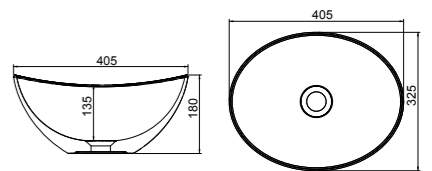

Fremont

White. Ceramic. No tap hole. No Overflow. We recommend using our free flowing unslotted waste with this basin, see [page 287](#).

	Code	Price
405w x 325d x 180h mm	9113	£210