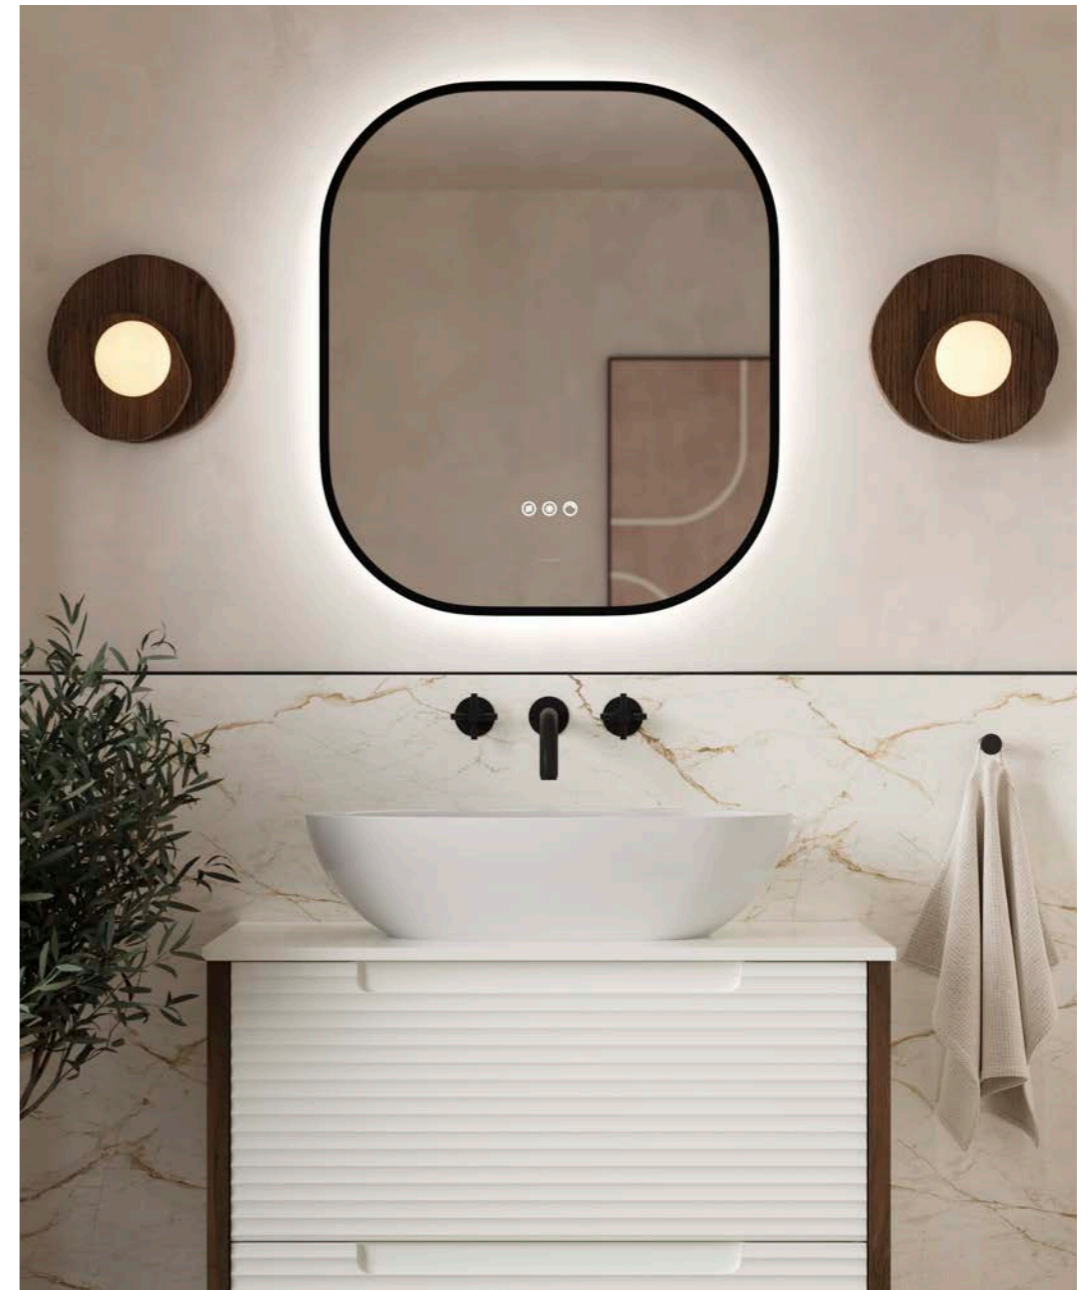

Marbella

Marbella is a timeless piece that brings quiet elegance to any space.

Its soft backlit glow and gently rounded corners create a refined silhouette, complemented by your choice of Gold, Black, or mirrored edging.

Edge Finish	Size	Code	Price
Plain	600w x 30d x 700h mm	3376	£390
Gold	600w x 30d x 700h mm	3377	£460
Black	600w x 30d x 700h mm	3378	£424
Plain	800w x 30d x 700h mm	3806	£450
Gold	800w x 30d x 700h mm	3807	£525
Black	800w x 30d x 700h mm	3808	£490
Plain	1000w x 30d x 700h mm	3809	£490
Gold	1000w x 30d x 700h mm	3810	£570
Black	1000w x 30d x 700h mm	3811	£530

Key Features

Control	Three button touch
Lighting	Dimmable LED
LED Warmth	Adjustable colour temperature
Demister	Yes