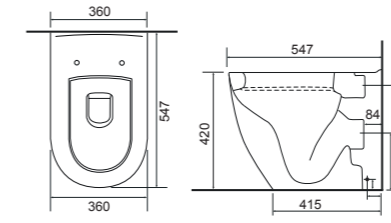

Aurora - Rimless

Aurora BTW Rimless Pan with Collerina Seat. Supplied with Chrome hinges, see more Type 1 hinges on [page 293](#). **36.9328.01** £480