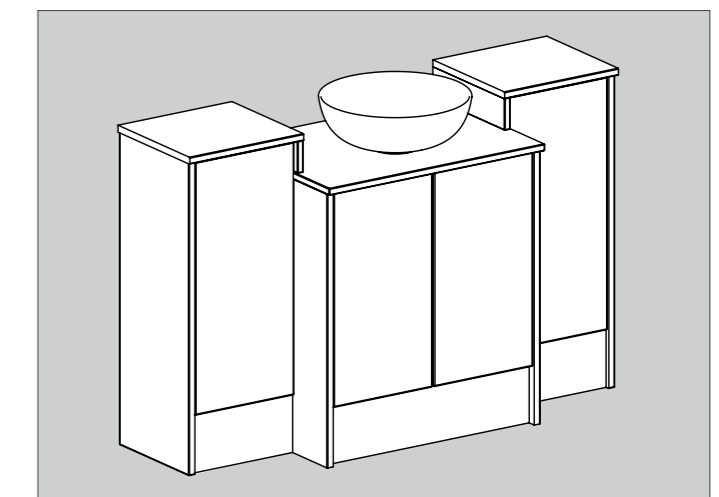

Concept for creating deep sit-on basin units integrated with standard-height fitted furniture.