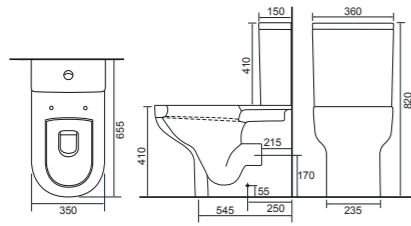

Close Coupled WC Sets

All Calypso WC's include a high quality seat with lift-off functionality, soft-close operation, and secure top-fix fittings as standard.

Charlotte

Charlotte CC Pan & Cistern with Temora Seat. Supplied with Chrome hinges, see more Type 1 hinges on **page 293**. **36.9111.01** £910