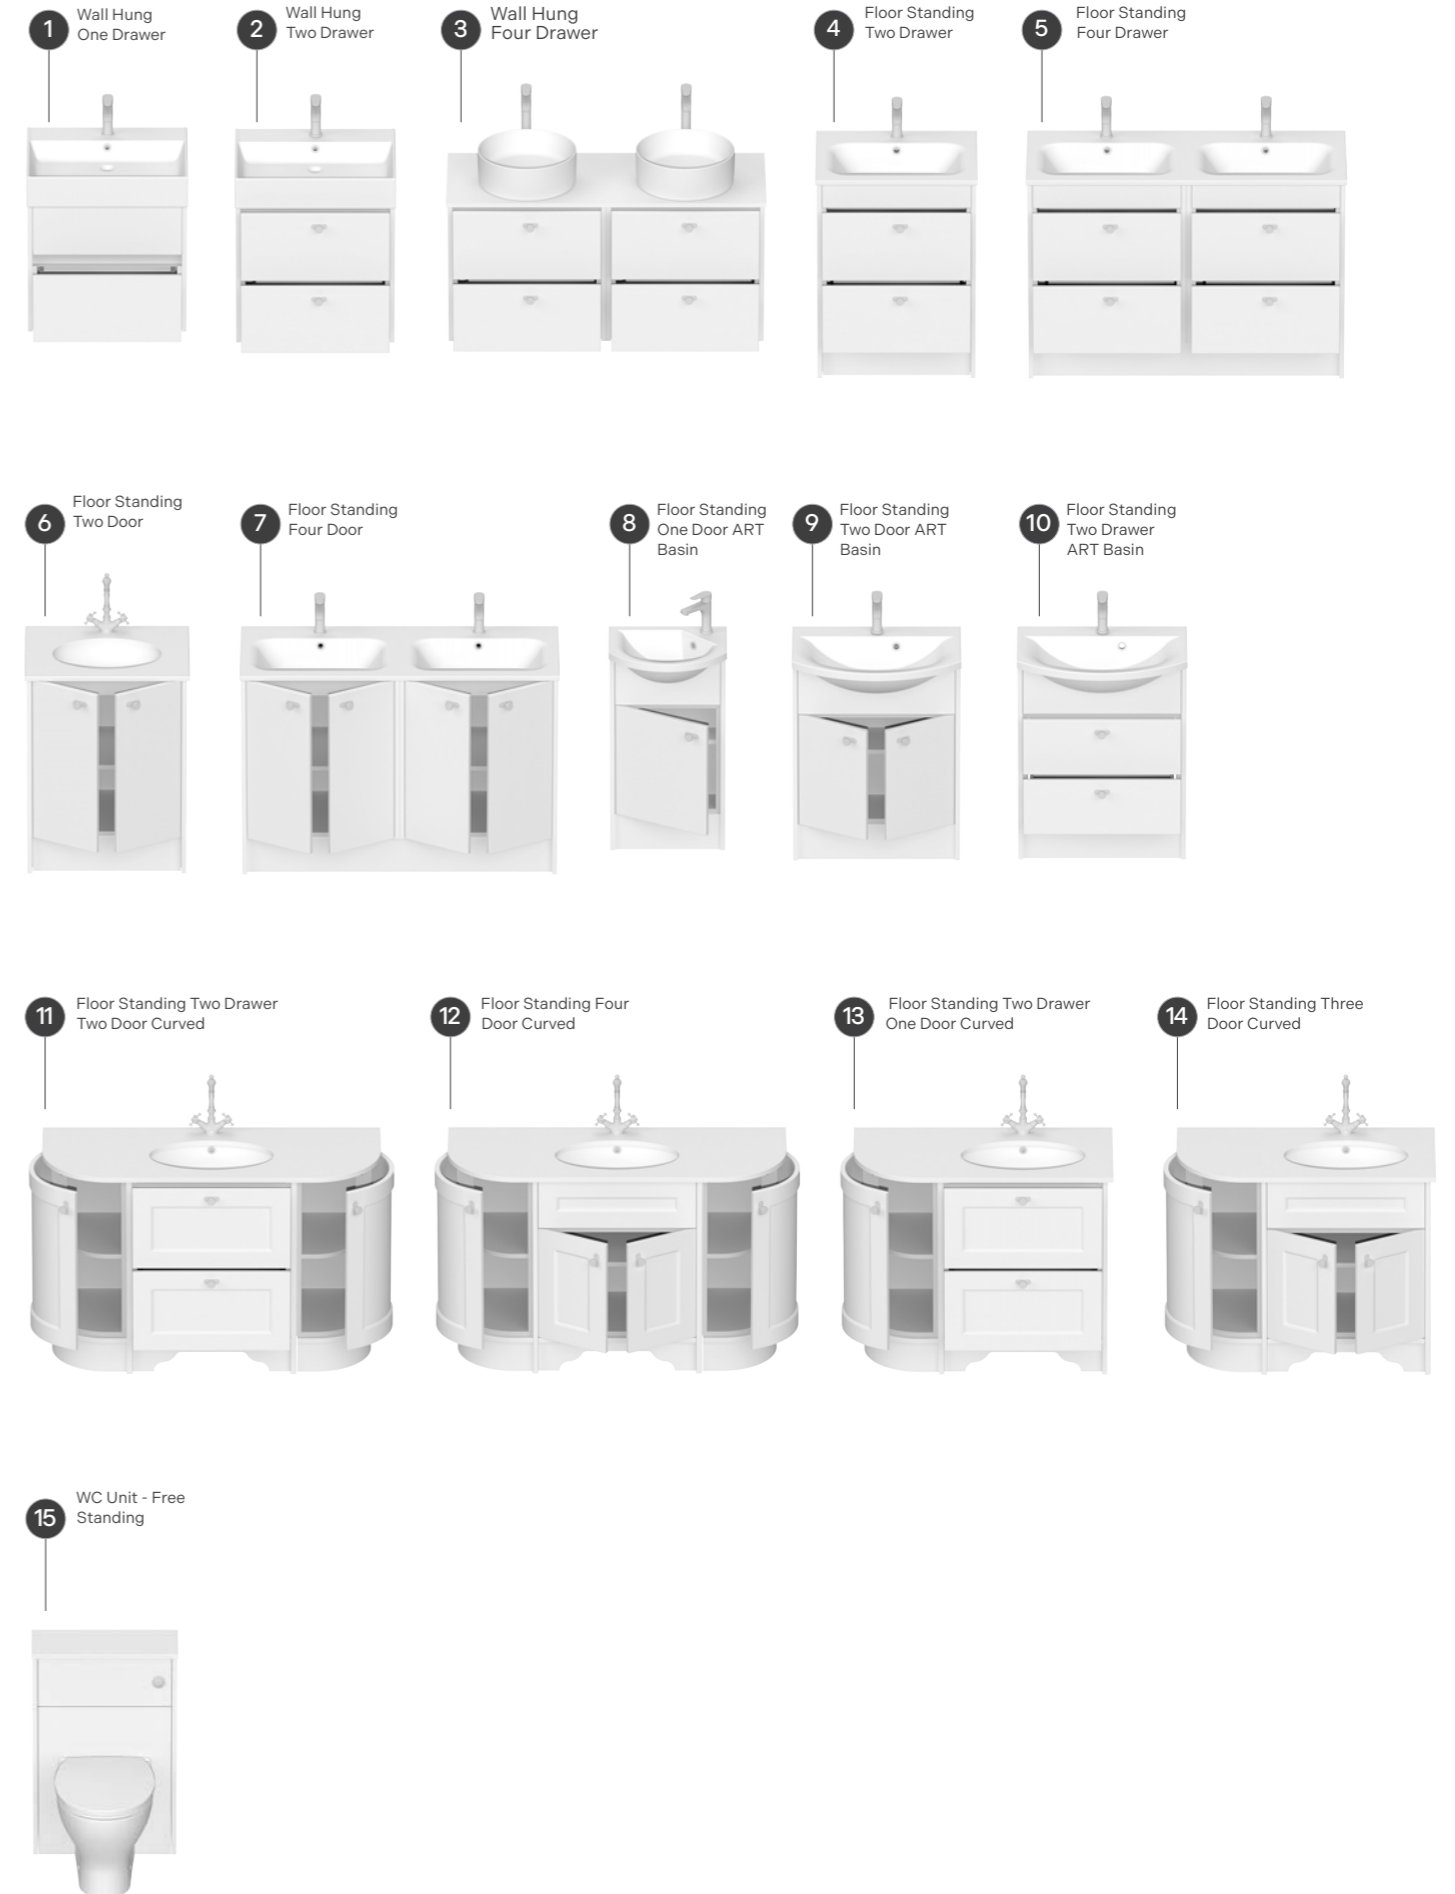

Bowland P24	Brecon P38	Cheviot P70	Chiltern P96	Dartmoor P124	Kentmere P148	Pentland P168	Selter P188
1 Wall Hung One Drawer	600, 800							
2 Wall Hung Two Drawer	600, 800, 1200	500, 600, 800	500, 600, 800	500, 600, 800	500, 600, 800	500, 600, 800		500, 600, 800
3 Wall Hung Four Drawer	1200	1200	1200	1200	1200	1200		1200
4 Floor Standing Two Drawer		500, 600, 800	500, 600, 800	500, 600, 800	500, 600, 800	500, 600, 800	600, 800	500, 600, 800
5 Floor Standing Four Drawer		1200	1200	1200	1200	1200	1200	1200
6 Floor Standing Two Door		500, 600	500, 600	500, 600	500, 600	500, 600	600, 800	500, 600
7 Floor Standing Four Door		1200	1200	1200	1200	1200	1200	1200
8 Floor Standing One Door ART Basin		444	444	444	444			444
9 Floor Standing Two Door ART Basin		544, 644	544, 644	544, 644	544, 644	544, 644	544, 644	544, 644
10 Floor Standing Two Drawer ART Basin		644	644	644	644	644	644	644
11 Floor Standing Two Drawer Two Door Curved							<u>Double Curved</u> 1246	
12 Floor Standing Four Door Curved							<u>Double Curved</u> 1246	
13 Floor Standing Two Drawer One Door Curved							<u>LH Curved</u> 942, <u>RH</u> Curved 942	
14 Floor Standing Three Door Curved							<u>LH Curved</u> 942, <u>RH</u> Curved 942	
15 WC Unit - Free Standing		544	544	544	544	544	544	544

Vanity to Match Fitted Units

Vanity to match units are versatile standalone units, designed to work beautifully on their own or as part of a coordinated bathroom design.