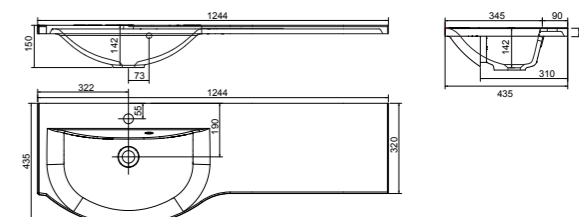

Semi Recessed Wing Basins

Semi Recessed Wing Basins are an all-in-one structure combining an ART semi recessed basin and worktop. They are designed to sit across a number of different furniture layouts according to the length of the basins, and all models include a template for cutting and shaping the basin unit upper panel to fit.