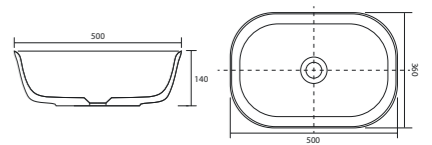

Dakota

White. Ceramic. No tap hole. No Overflow. We recommend using our free flowing unslotted waste with this basin, see [page 287](#).

	Code	Price
500w x 355d x 145h mm	9294	£159