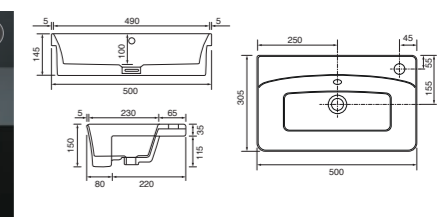

Denver

White. Ceramic. One tap hole. Integrated Overflow. Supplied with Chrome overflow ring, see more Type 3 overflow rings on **page 280.**

		Code	Price	Minimum Carcass Sizes
Standard/ Slimline	500w x 305d x 145h mm	37.9075	£270	500 Standard or Slim