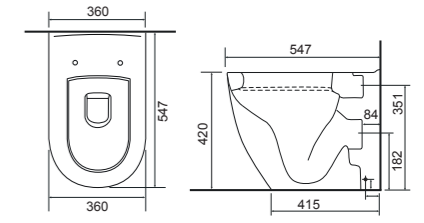

Aurora - Rimless

Aurora BTW Rimless Pan with Ballina Seat Supplied with Chrome hinges, see more Type 1 hinges on [page 293](#). **36.9328.02** £480