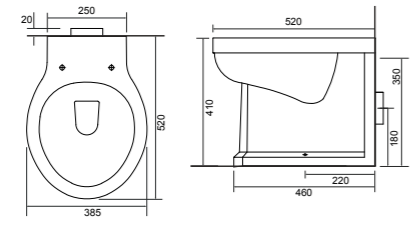

Georgia with Wentworth Coloured Seat

Supplied with Chrome hinges that are not interchangeable

○ Cotton White	36.9170.02	£560	● Slate	36.9170.06	£560
● Portland Stone	36.9170.11	£560	● Maritime Blue	36.9170.07	£560
● Shale	36.9170.04	£560	● Chateau Green	36.9170.08	£560
● Lagoon Mist	36.9170.05	£560			

Close Coupled WC Sets

All Calypso WC's include a high quality seat with lift-off functionality, soft-close operation, and secure top-fix fittings as standard.