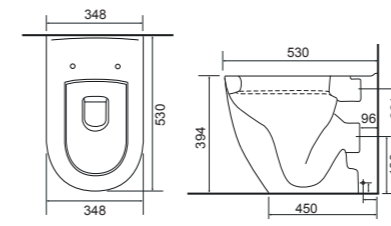

Cleveland - Rimless

Cleveland BTW Rimless Pan with Ballina Seat. Supplied with Chrome hinges, see more Type 1 hinges on [page 293](#). **36.9179.01** £460