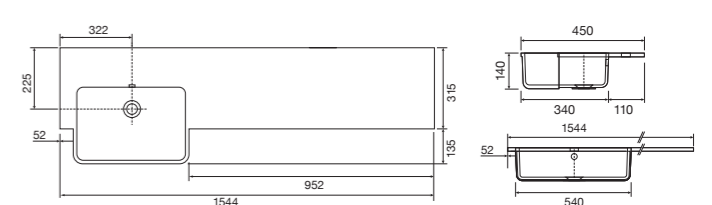

Fontana Cast Wing Basin - 1544mm

CM

White. Cast Marble. No tap hole. Integrated Overflow. Suitable for use with a 1500mm run of furniture. This basin section will only suit a 600 standard carcass size. Basin can be cut to size and finished with the Fontana finishing kit. Supplied with White overflow ring, see more Type 3 / Type 4 overflow rings on [page 280](#).

Left Hand Bowl - 1544w x 455d x 170h mm	37.3603	£900
Right Hand Bowl - 1544w x 455d x 170h mm	37.3604	£900