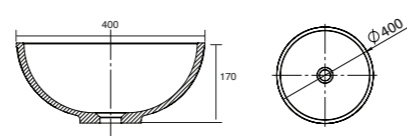

Vinci

Matt White. Cast Marble. No tap hole. No Overflow. We recommend using our free flowing unslotted waste with this basin, see [page 287](#).

	Code	Price
400w x 400d x 170h mm	3689	£328