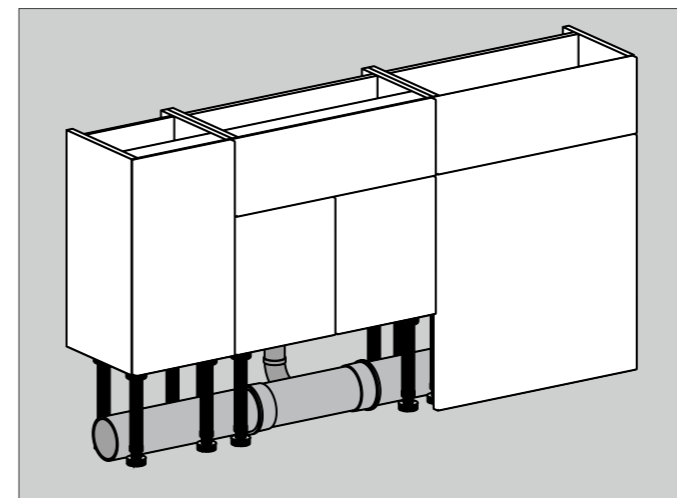

Deep Base Unit - One Door

Base unit with one left/right hand reversible soft-close door. One removable shelf.

		Unit Code	Price	Carcass	Door
Deep - Reversible	300w x 443d x 811h mm	1639CH**	£515	1057	2035

Deep Base Unit - Two Door

Base unit with two soft-close doors. One removable shelf. Unit can be lowered for use with a sit on bowl, remove 100mm leg extension piece from kit supplied to reduce the unit height to 711mm.

		Unit Code	Price	Carcass	Doors
Deep	600w x 443d x 811h mm	1643CH**	£730	1068	2035 x2

Reasons to Choose a 561mm Unit

Hidden Pipes Access

561mm carcasses paired with 250mm legs and plinth hide large soil pipes effectively. The removable plinth design provides easy maintenance access, keeping unsightly elements out of view.

Wall-Hung Solution

Install 561mm carcass basin and base units without a plinth or legs for a streamlined, wall-hung appearance. Perfect for small spaces, this setup maximises storage while keeping the floor clear.

Accessible Furniture

Use 561mm carcass units with a 150mm plinth for a lower-height furniture run. Ideal for those needing improved accessibility, this design combines functionality with a stylish finish.

Stepped Basin Design

Use 561mm carcass with 150mm legs to create a stunning fitted furniture runs featuring a stepped-down basin unit. This stylish design enhances your bathroom space's functionality and visual appeal.

Concept for concealing soil and waste pipes within fitted furniture or walls.