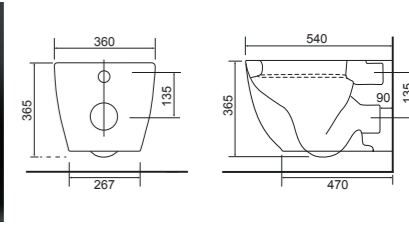

Aurora

Aurora Wall Hung Rimless Pan with Collerina Seat. Supplied with Chrome hinges that are not interchangeable. **36.9329.01** £470

Aurora

Aurora Wall Hung Rimless Pan with Ballina Seat. Supplied with Chrome hinges, see more Type 1 hinges on **page 293**. **36.9329.02** £470