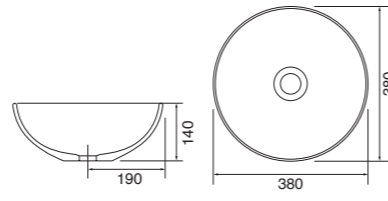

Sit-On Basins

Sit-on Basins are designed to be used with a worktop, creating a stylish, elevated focal point in your bathroom. When planning your layout, consider the overall basin height and opt for lower height units if needed to maintain a comfortable and practical setup.

Toledo

Gloss White. Ceramic. No tap hole. No Overflow. We recommend using our free flowing unslotted waste with this basin, see [page 287](#).

	Code	Price
380w x 380d x 135h mm	9282	£215