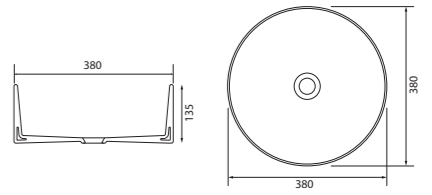

Florida

White. Ceramic. No tap hole. No Overflow. We recommend using our free flowing unslotted waste with this basin, see [page 287](#).

	Code	Price
380w x 380d x 135h mm	9199	£200