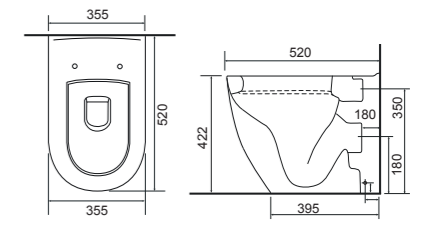

Daytona - Rimless

Daytona BTW Rimless Pan with Borden Seat Supplied with Chrome hinges, see more Type 1 hinges on [page 293](#). **36.9322.01** £475