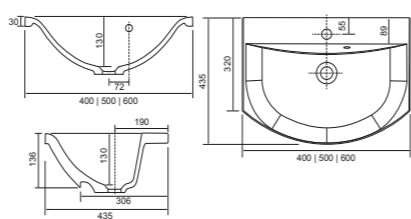

ART

White. Cast Marble. One tap hole. External Overflow. Supplied with Chrome overflow ring, see more Type 1 overflow rings on [page 280](#).

		Code	Price	Minimum Carcass Sizes
Standard	400w x 435d x 155h mm	37.3173	£345	400 Standard
Standard	500w x 435d x 155h mm	37.3113	£360	500 Standard
Standard	600w x 435d x 155h mm	37.3095	£400	600 Standard