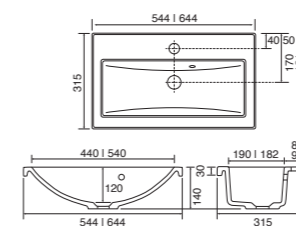

Finesse/Drop In Basin CM

White. Cast Marble. One tap hole. Integrated Overflow. Suitable for 500mm and 600mm base/basin units with additional 18mm end panels. Supplied with Chrome overflow ring, see more Type 2 / Type 3 overflow rings on **page 280**.

544w x 315d x 165h mm	3539	£340
644w x 315d x 165h mm	3540	£360