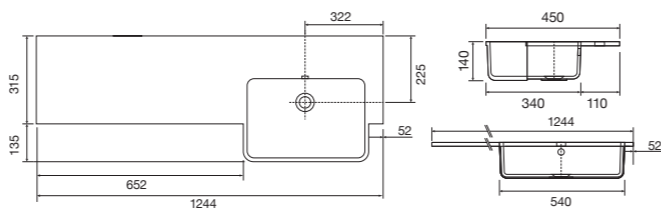

Fontana Cast Wing Basin - 1244mm

CM

White. Cast Marble. No tap hole. Integrated Overflow. Suitable for use with a 1200mm run of furniture. This basin section will only suit a 600 standard carcass size. Basin can be cut to size and finished with the Fontana finishing kit. Supplied with White overflow ring, see more Type 3 / Type 4 overflow rings on [page 280](#).

Left Hand Bowl - 1244w x 455d x 170h mm	37.3601	£690
Right Hand Bowl - 1244w x 455d x 170h mm	37.3602	£690

Semi Recessed Wing Basins

Semi Recessed Wing Basins are an all-in-one structure combining a semi recessed basin and worktop. They are designed to sit across a number of different furniture layouts according to the length of the basins, and all models include a template for cutting and shaping the basin unit upper panel to fit.