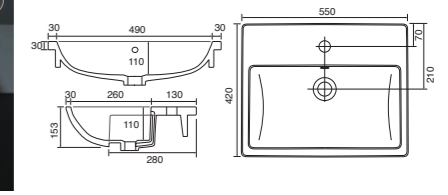

Charlotte

White. Ceramic. One tap hole. Integrated Overflow. Supplied with Chrome overflow ring, see more Type 3 overflow rings on **page 280.**

		Code	Price	Minimum Carcass Sizes
Standard	550w x 420d x 155h mm	37.9112	£390	600 Standard