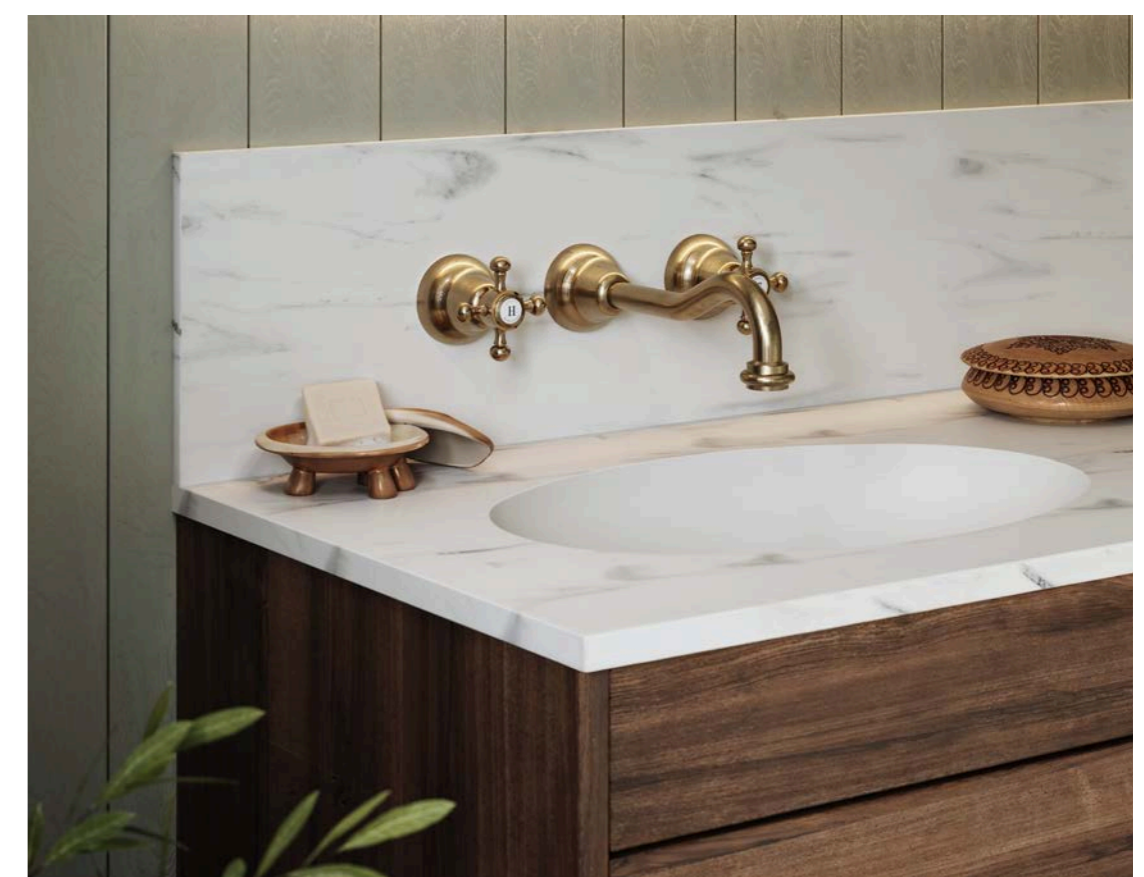

Persian Walnut

A cohesive layout that brings warmth and continuity across fitted and vanity furniture.

Room includes: Cirrus White Calypstone Aura Worktop with Undermount Basin, Venicia Wall Mounted Brushed Brass Tap, Georgia BTW Pan with Wentworth Coloured Seat, Floresta 320 Brushed Brass Bar Handles, Floresta 128 Brushed Brass Bar Handles and Ostra 1200 Mirror.