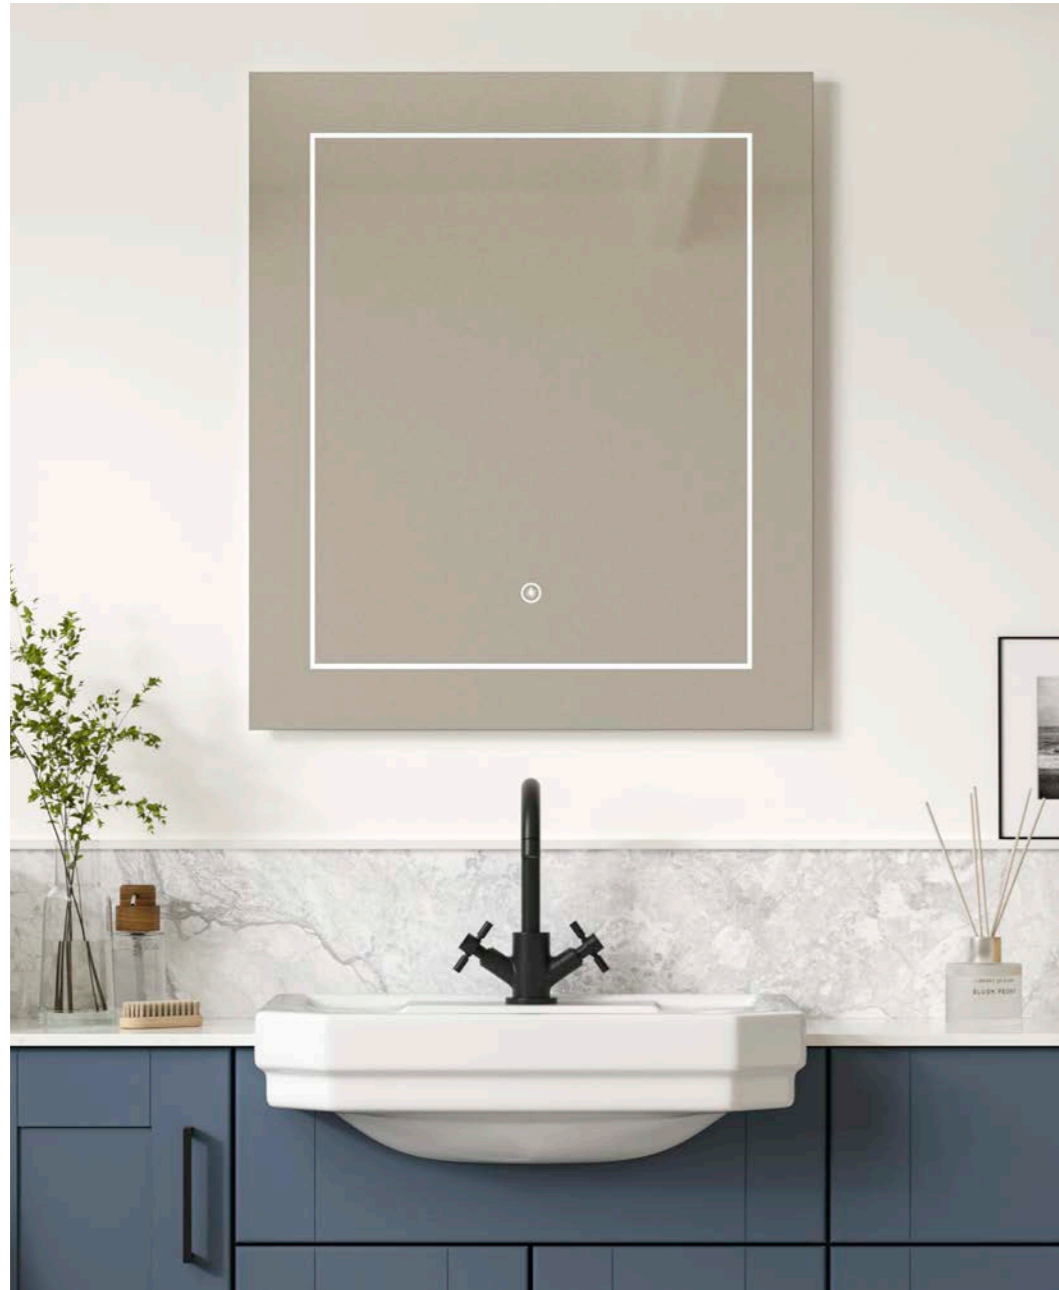

Avelar

Avelar brings a sense of modern elegance to the everyday.

A distinctive etched glass inner detail adds depth and interest, while the bright white front-lit LED delivers clear, focused illumination.

Size	Code	Price
500w x 25d x 700h mm	3394	£399
600w x 25d x 700h mm	3395	£410
1000w x 25d x 500h mm	3396	£470

Key Features	
Control	One button touch
Lighting	Dimmable LED
Demister	Yes

All prices include VAT